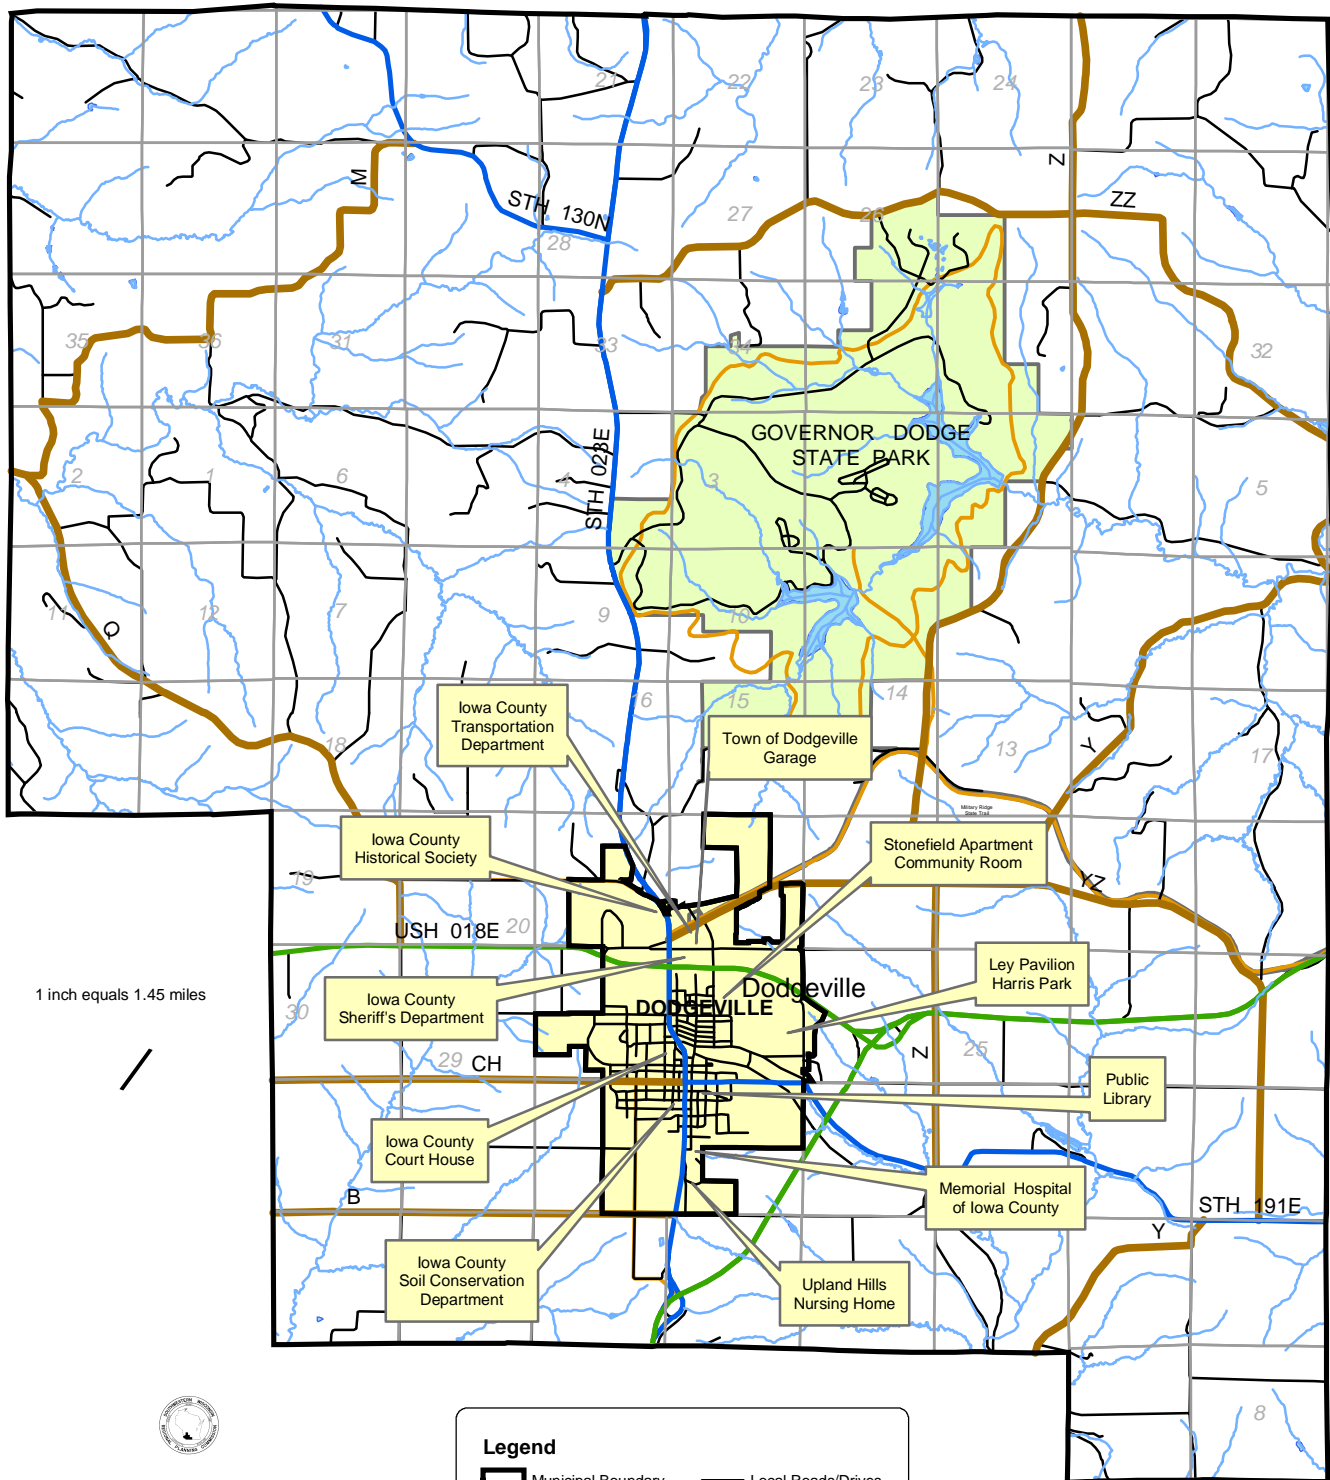

## MAP D.1

### TOWN OF DODGEVILLE

- IOWA COUNTY, WISCONSIN -

1 inch equals 1.45 miles

SOUTHWESTERN WISCONSIN  
REGIONAL PLANNING COMMISSION  
719 Pioneer Tower  
1 University Plaza  
Platteville, WI 53818

December 1, 2004

**Legend**

- Municipal Boundary
- Sections
- US Highways - USH
- State Highways - STH
- County Highways - CTH
- Local Roads/Drives
- Trails
- Open Water
- Parks

This map is neither a legally recorded map nor a technical survey and is not intended to be one. SWWRPC is not responsible for any inaccuracies herein contained.

## LEGEND

- HOSPITAL AND CLINIC
- MEDICAL CLINIC ONLY

The large hospitals in the area are located in Dubuque, IA, La Crosse and Madison, WI.