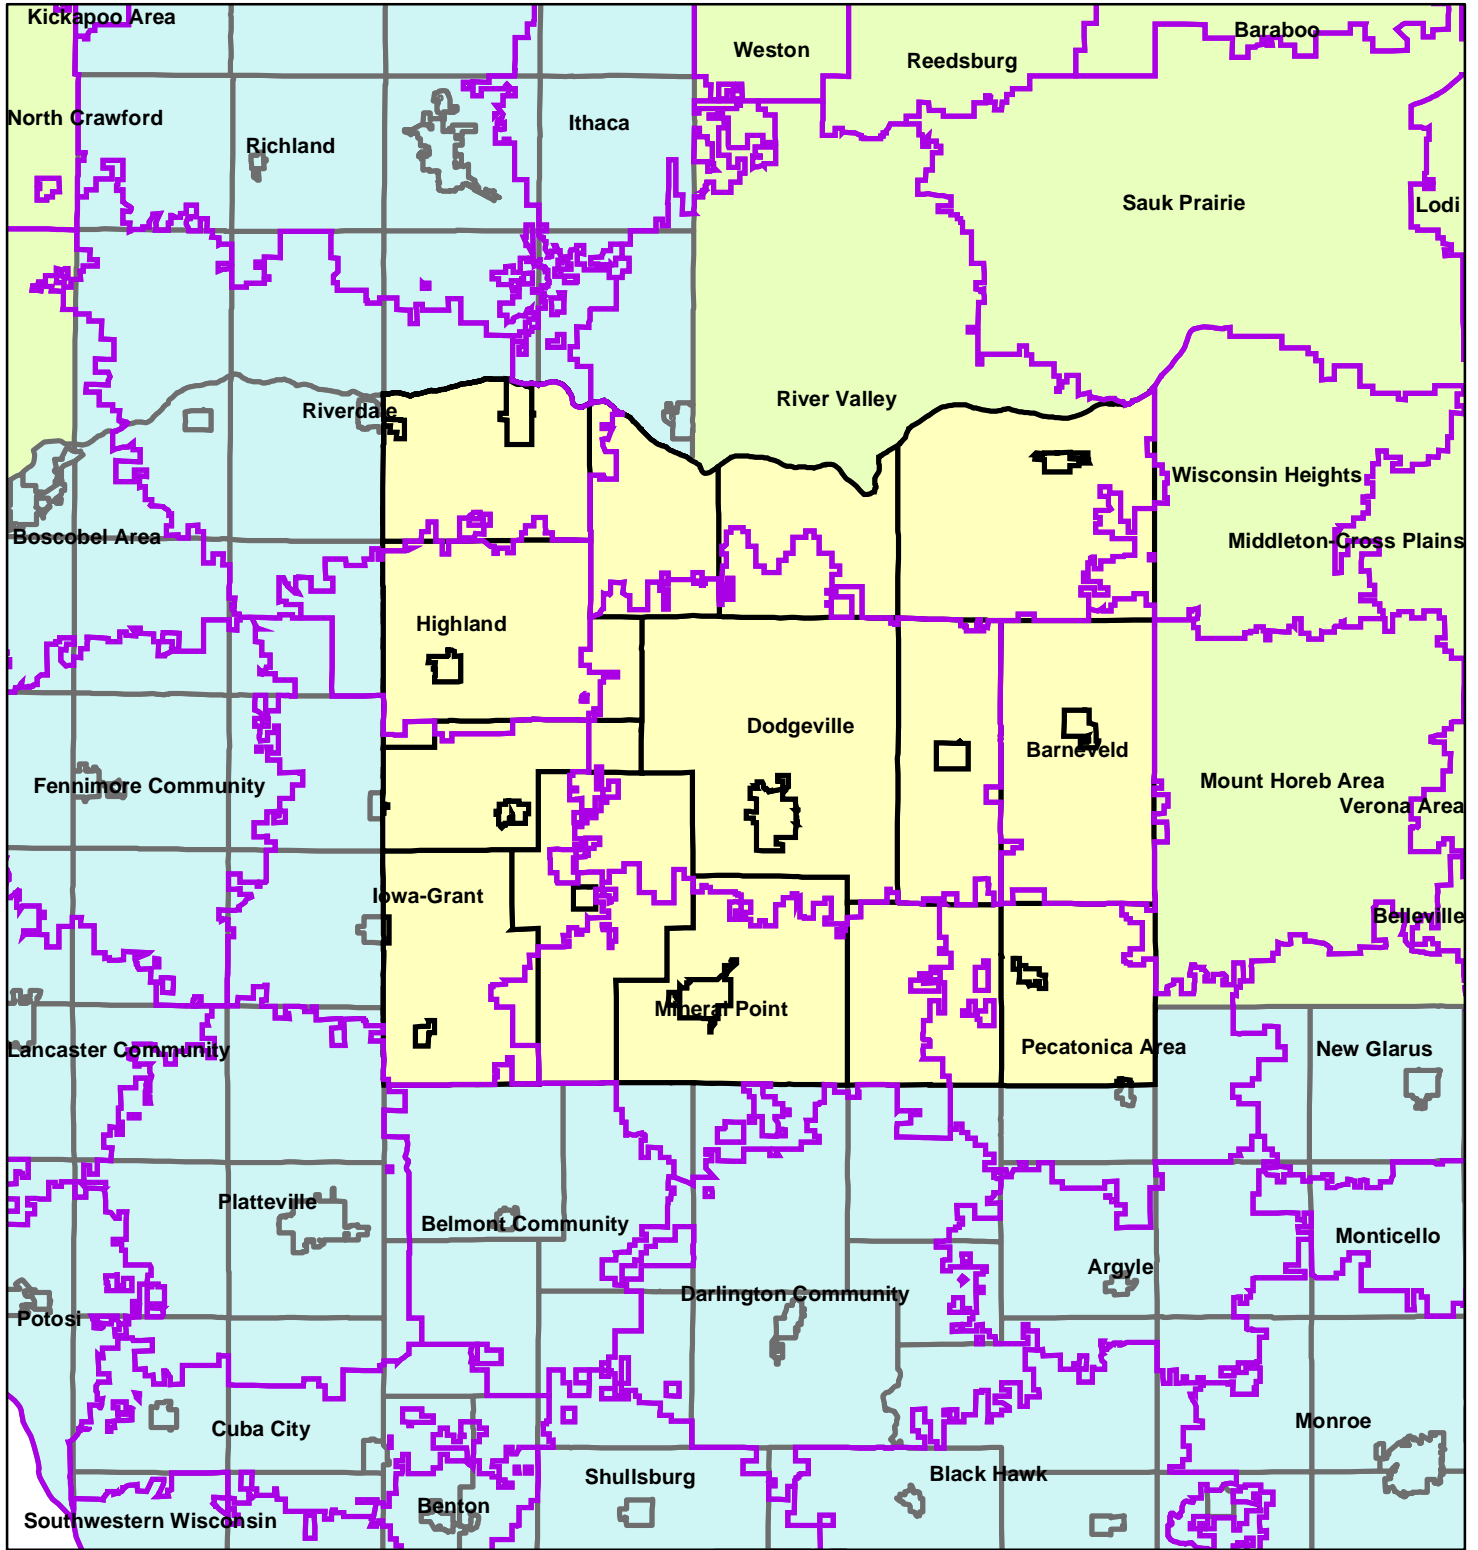

IOWA COUNTY SCHOOL DISTRICTS

MAP D.2

SOUTHWESTERN WISCONSIN
REGIONAL PLANNING COMMISSION
719 Pioneer Tower
1 University Plaza
Platteville, WI 53818

May 19, 2004

1 inch equals 7.43 miles

This map is neither a legally recorded map nor a technical survey and is not intended to be one. SWWRPC is not responsible for any inaccuracies herein contained.