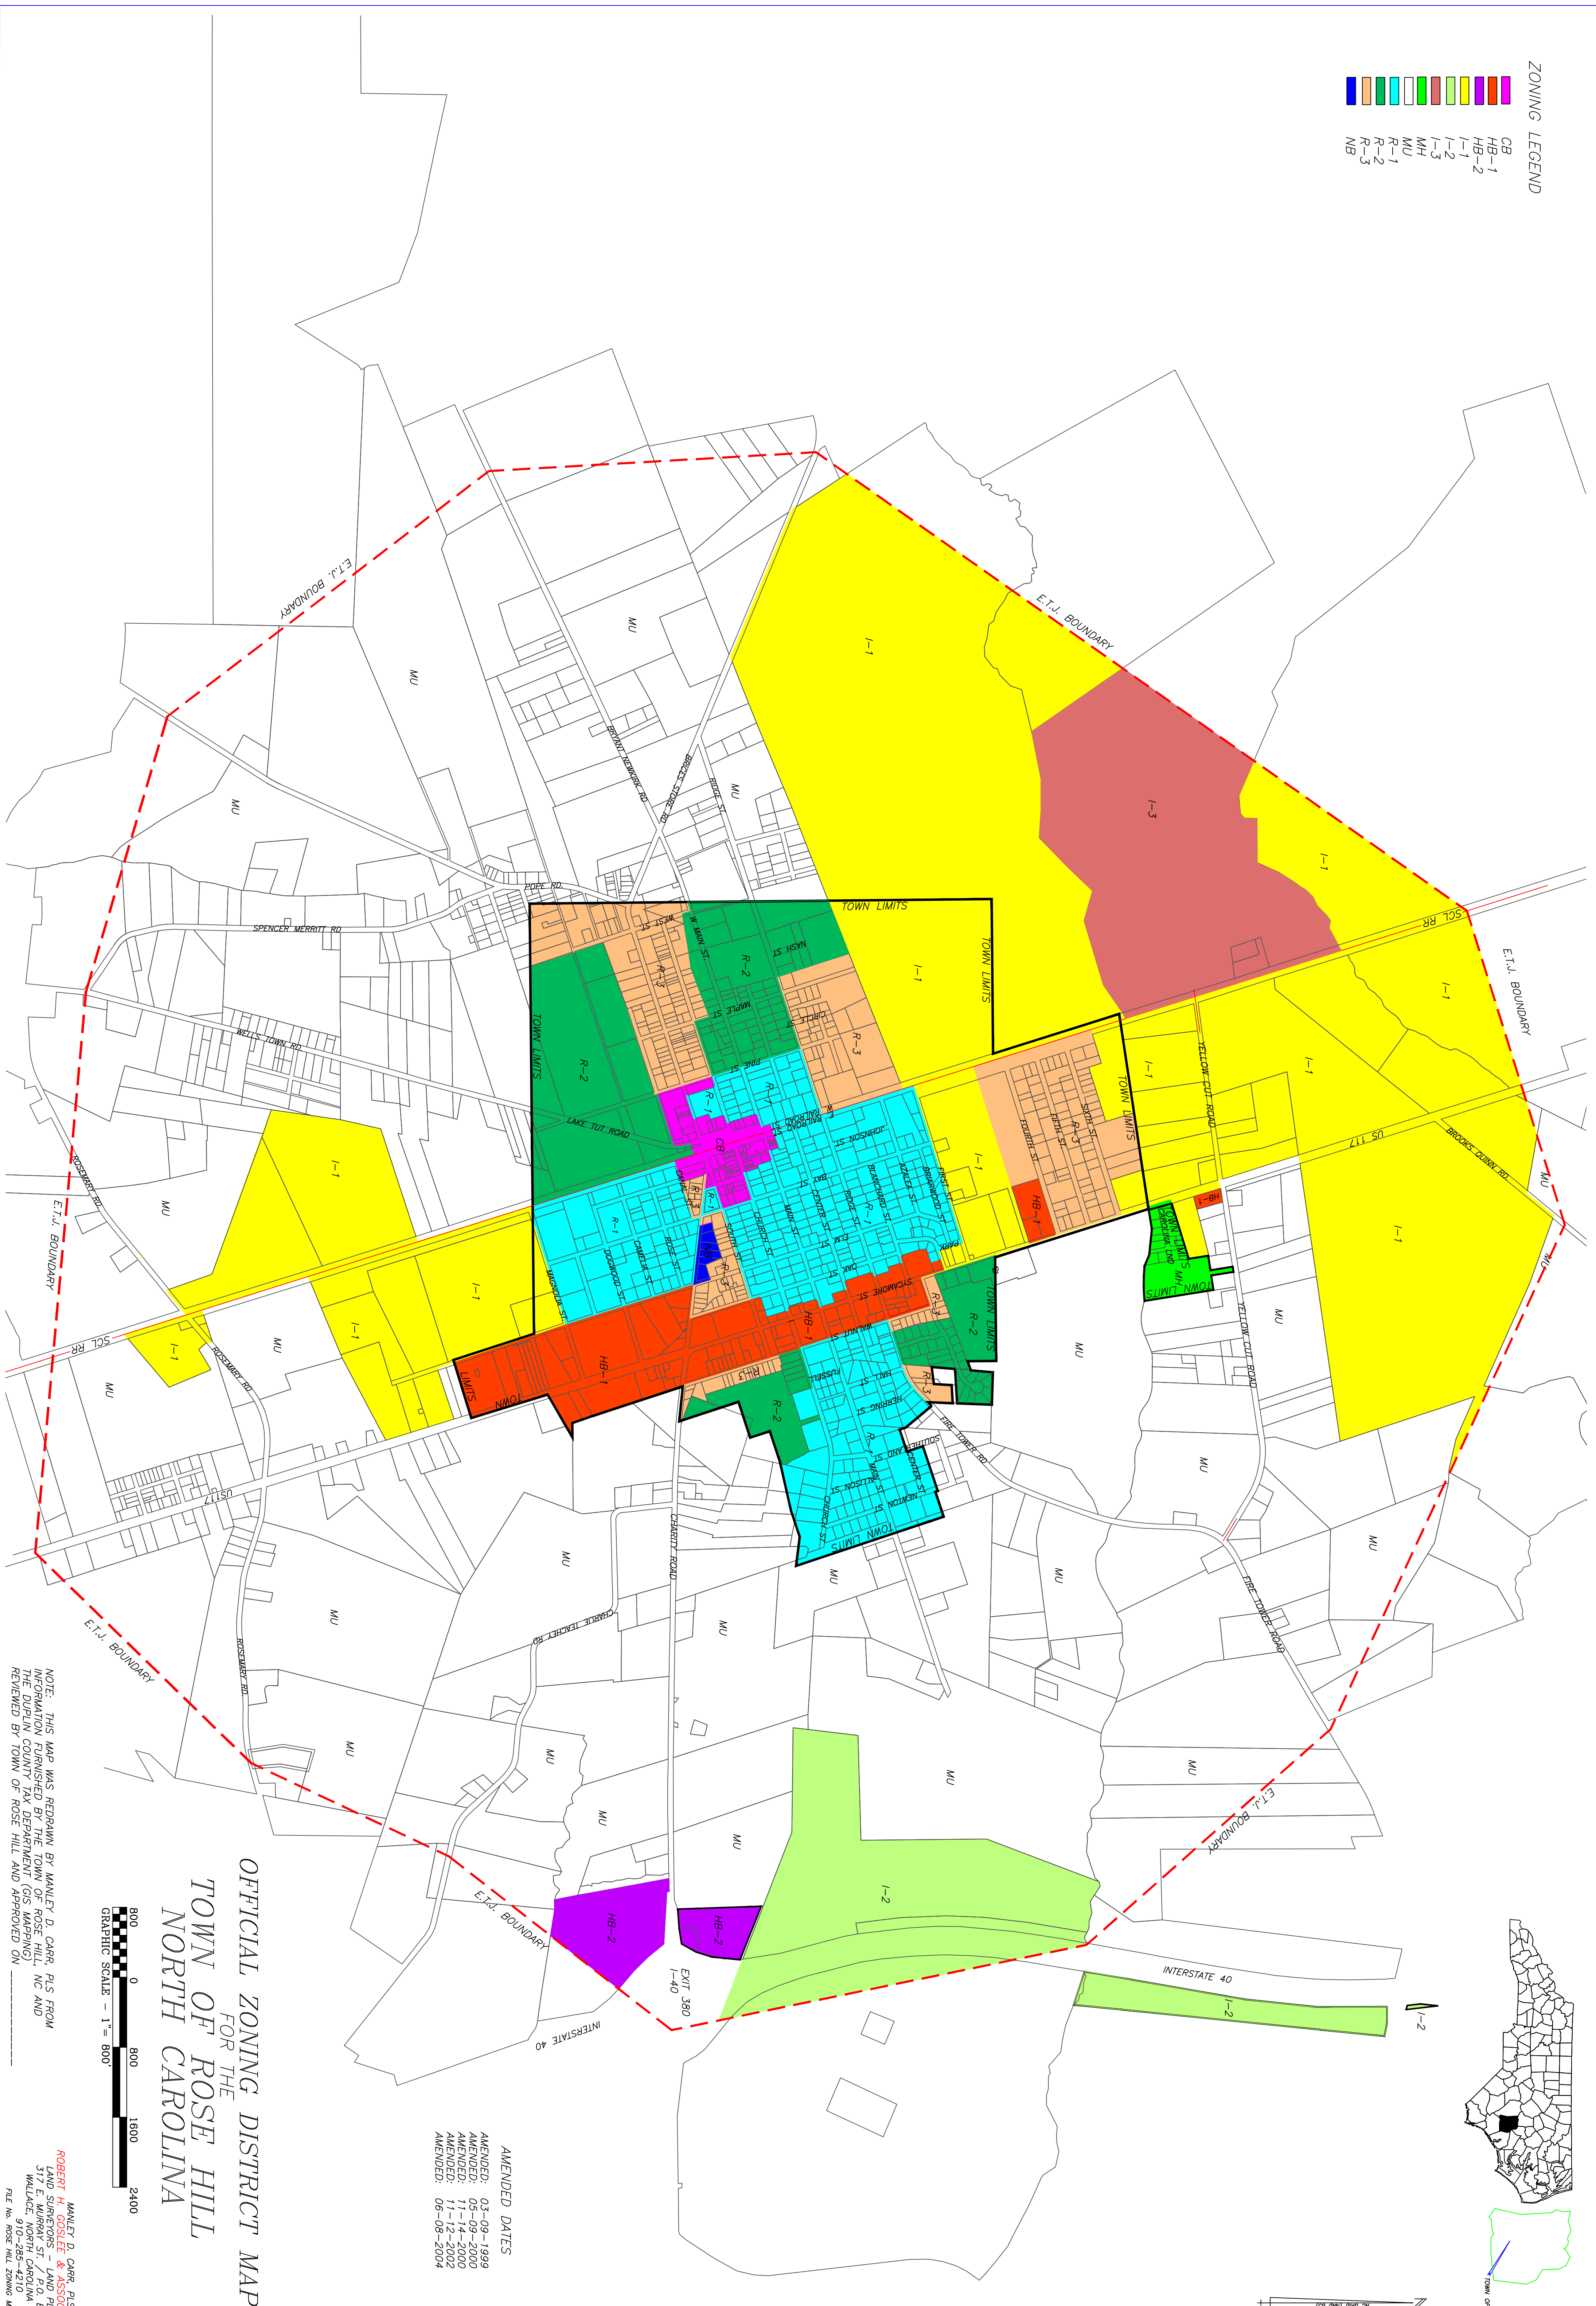

ZONING LEGEND

CB
HB-1
HB-2
I-1
I-2
I-3
MH
MU
R-1
R-2
R-3
NB

OFFICIAL ZONING DISTRICT MAP
FOR THE
TOWN OF ROSE HILL
NORTH CAROLINA

AMENDED DATES
 AMENDED: 03-09-1999
 AMENDED: 05-09-2000
 AMENDED: 11-12-2002
 AMENDED: 06-08-2004

NOTE: THIS MAP WAS REDRAWN BY MANLEY D. CARR, PLS FROM INFORMATION FURNISHED BY THE TOWN OF ROSE HILL, NC AND THE DUPLIN COUNTY TAX DEPARTMENT (CS BARRING) REVIEWED BY TOWN OF ROSE HILL AND APPROVED ON _____

MANLEY D. CARR, PLS
 ROBERT H. COSLEE & ASSOCIATES, PA
 LAND SURVEYORS - LAND PLANNERS
 317 E. MURKIN ST., CAROLINA, NC 28513
 WILKINSON 910-285-4210
 FILE NO. ROSE HILL ZONING MAP