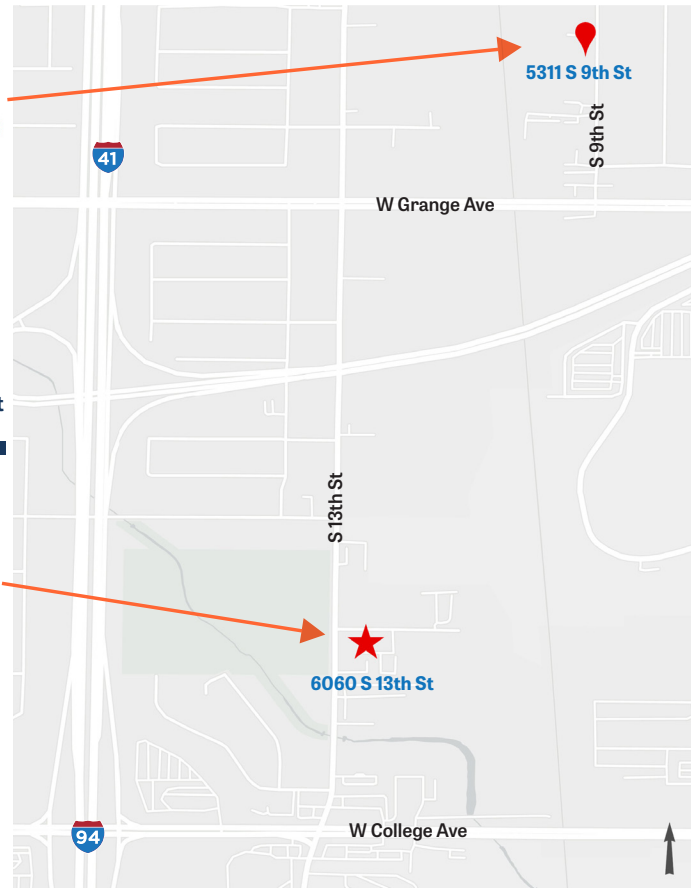

AUGUSTINE PREP - GLENDALE (FORMER CARDINAL STITCH PROPERTY)

(Main Entrance off
Port Washington Rd)

May 6 8am - 2pm

WAUWATOSA DROP OFF CENTER

11100 W Walnut Rd
(Enter off Watertown Plank Rd
on 113th St)

Sept 7 7am - 2pm

STATE FAIR PARK (Gate 1 off Greenfield Ave)

Oct 12 8am - 2pm

**Electronics,
Appliances,
& More
GO HERE**

Get the full list of
acceptable items at
appliancecycling.net

**Household
Chemicals
GO HERE
& two other
year-round
locations**