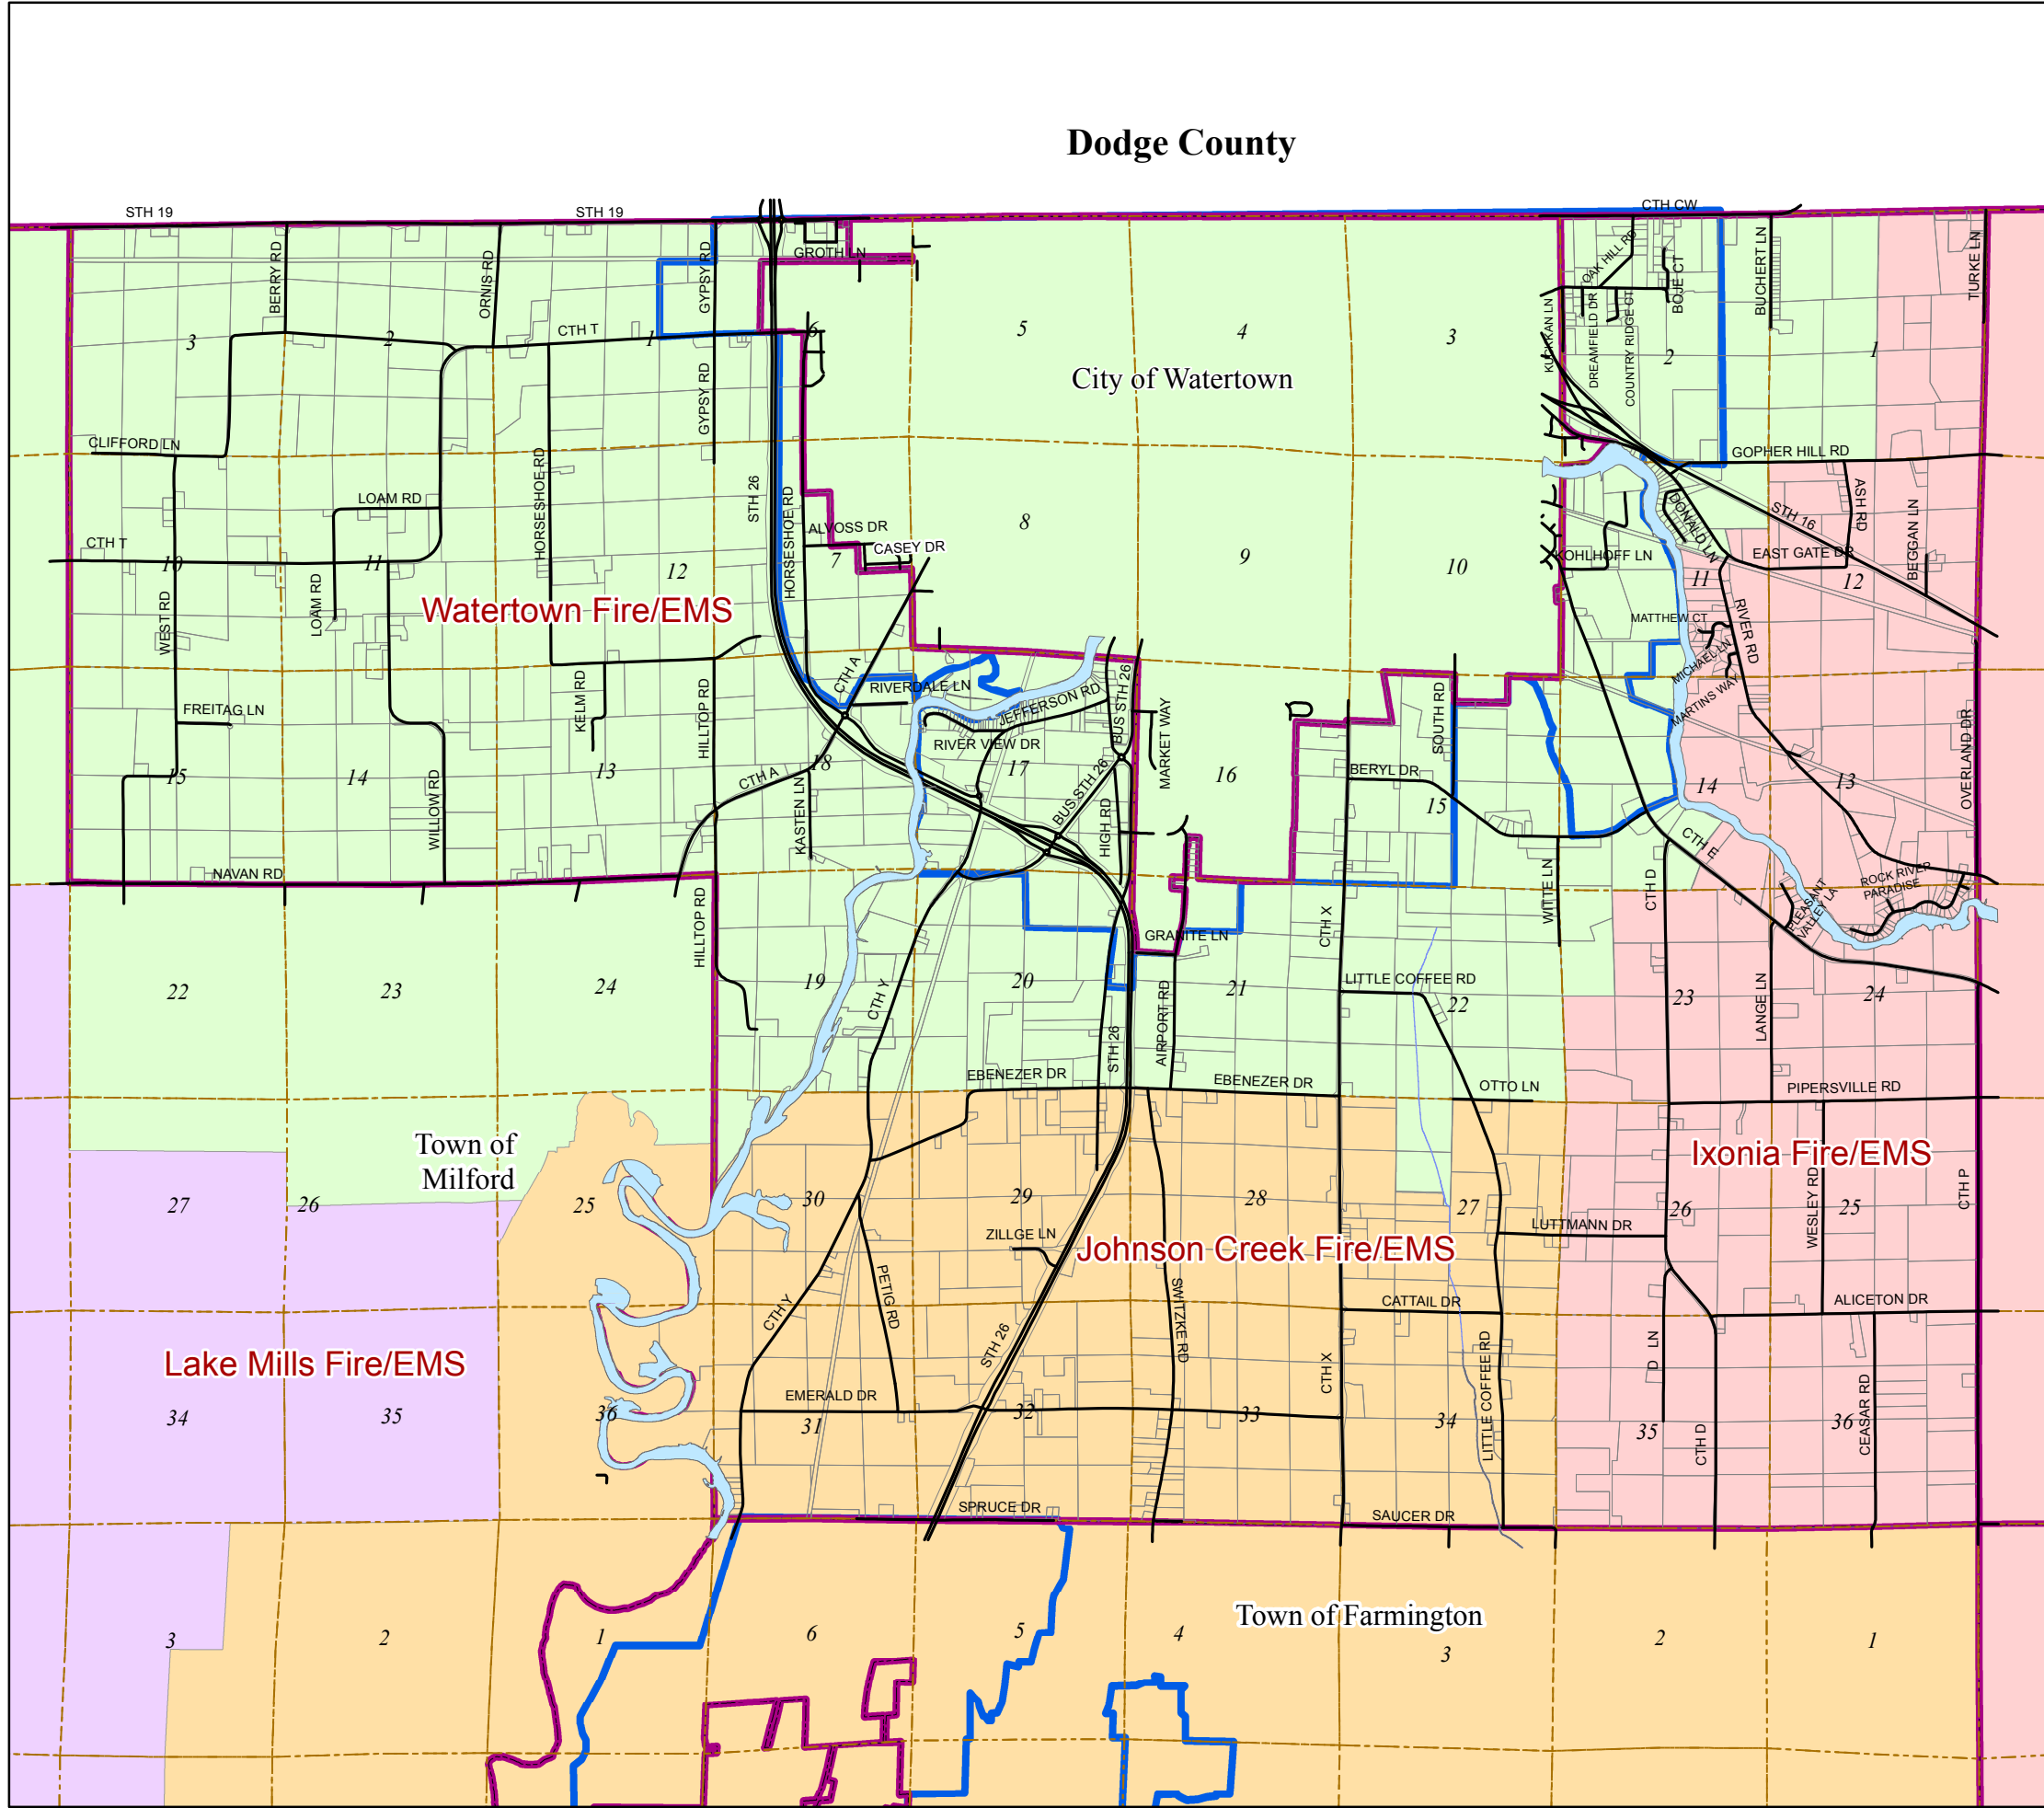

Town of Watertown

Jefferson County, Wisconsin

Dodge County

Utility Service Areas

Fire/EMS District Areas

- Ixonia Fire/EMS
- Johnson Creek Fire/EMS
- Lake Mills Fire/EMS
- Watertown Fire/EMS

Map Features

- Town Boundary
- Section Lines
- Parcel Boundary Lines
- Open Water
- Streams
- Long Range City of Watertown Urban Service Area

Approximate Scale

The base map was created with data from Jefferson County Land Information Office who in no event assumes any liability regarding fitness of use of the information and any application by others, is the responsibility of the user.