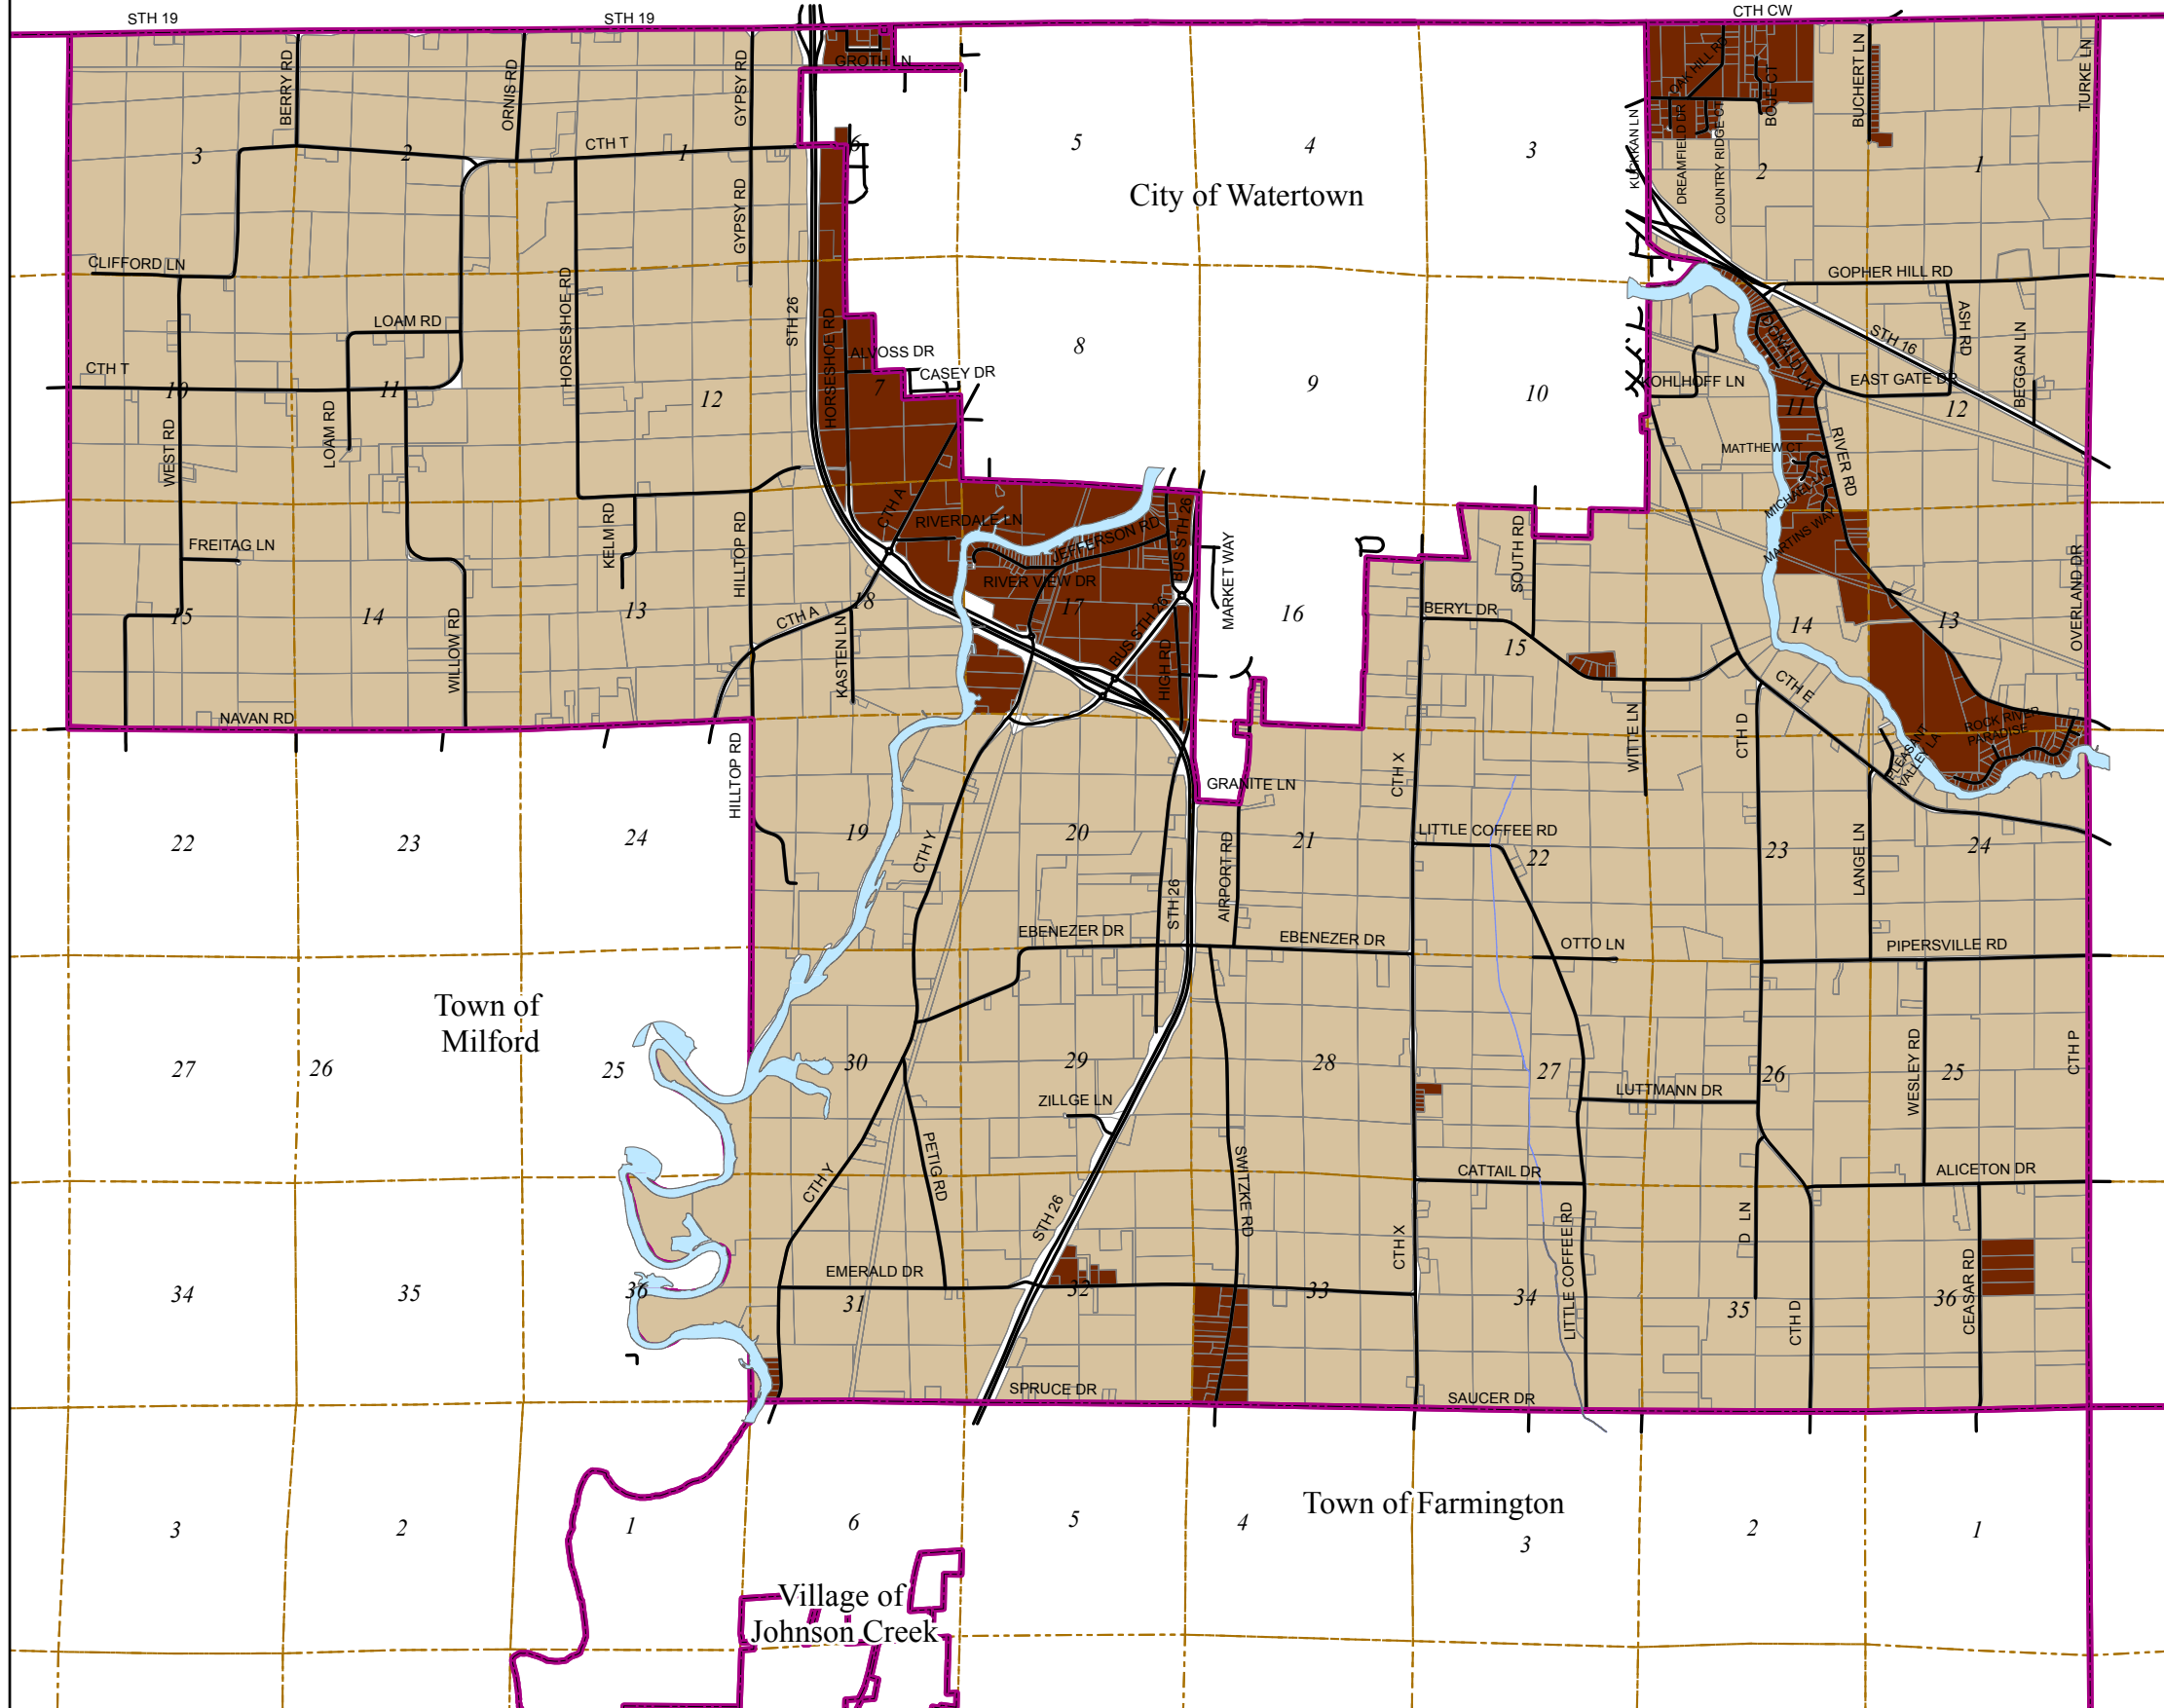

Town of Watertown

Jefferson County, Wisconsin

Dodge County

Farmland Preservation Areas

Farmland Preservation Areas

- Areas of Agricultural Use and Agriculture Related use

Nonagricultural Development Areas

- Areas of Nonagricultural Development

Map Features

- Municipal Boundary
- Section Lines
- Parcel Boundary Lines
- Open Water
- Streams

The base map was created with data from Jefferson County Land Information Office who in no event assumes any liability regarding fitness of use of the information and any application by others, is the responsibility of the user.