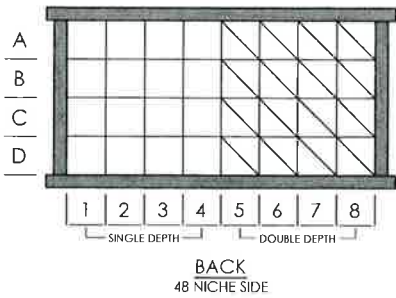

(3) 96 NICHE COLUMBARIUMS  
 SPRING GROVE CEMETERY  
 WISCONSIN DELLS, WI

**BUILDING #1**

**BUILDING #2**

**BUILDING #3**