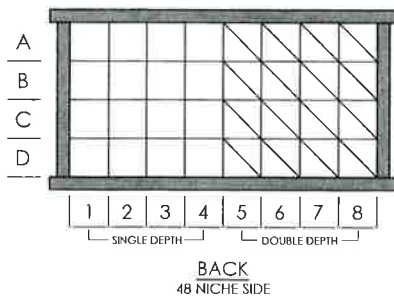

(3) 96 NICHE COLUMBARIUMS  
 SPRING GROVE CEMETERY  
 WISCONSIN DELLS, WI

**BUILDING #1**

**BUILDING #2**

**BUILDING #3**