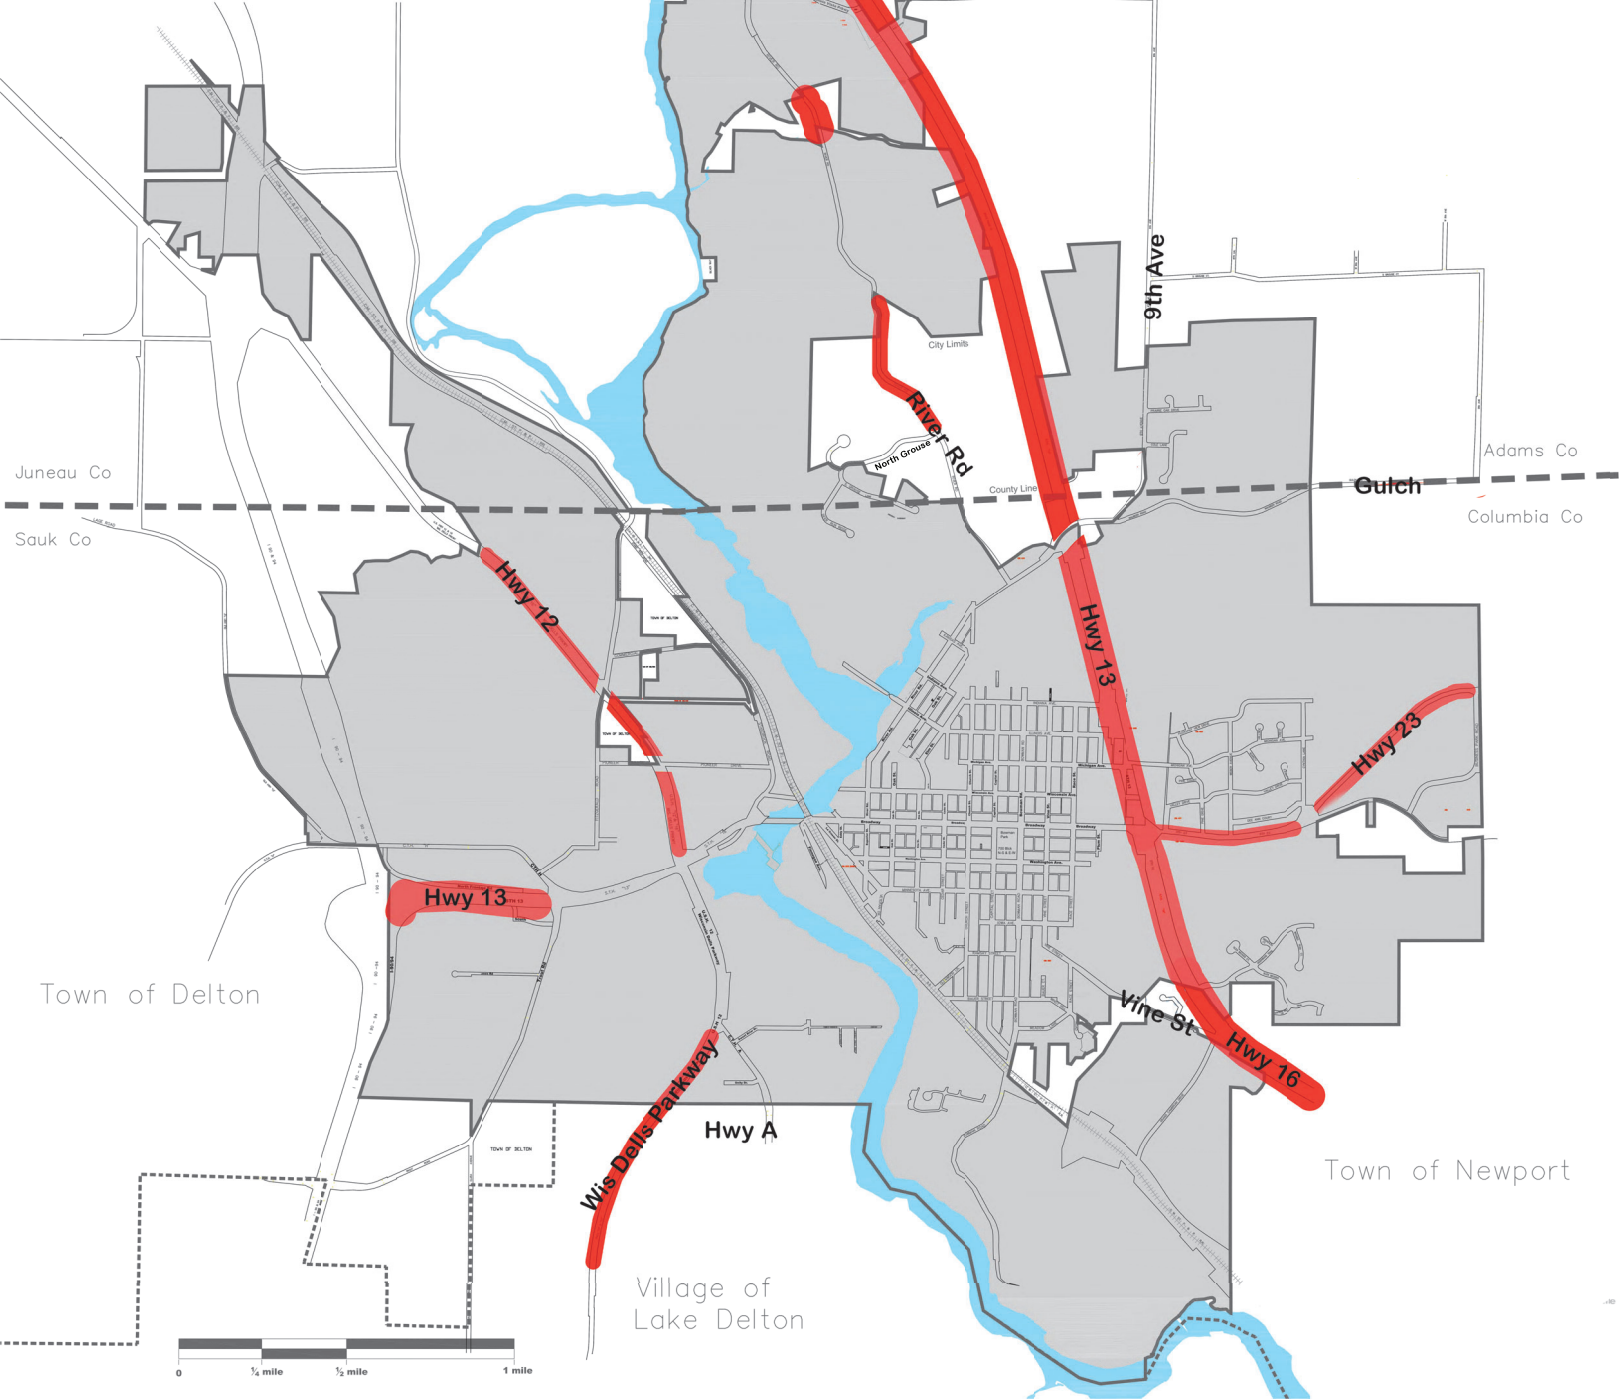

# City of Wisconsin Dells ATV/UTV

All streets in the City are designated ATV/UTV Routes

**Except as indicated in red.**

**10/12/2023**

Town of Lyndon

Town of Del Prairie

Juneau Co

Sauk Co

Town of Delton

Village of Lake Delton

Hwy A

9th Ave

City Limits

North Crows Rd

County Line

Gulch

Adams Co

Columbia Co

Hwy 13

Hwy 12

Hwy 13

Hwy 23

Hwy 16

Wis Dells Parkway

Vine St

Town of Newport