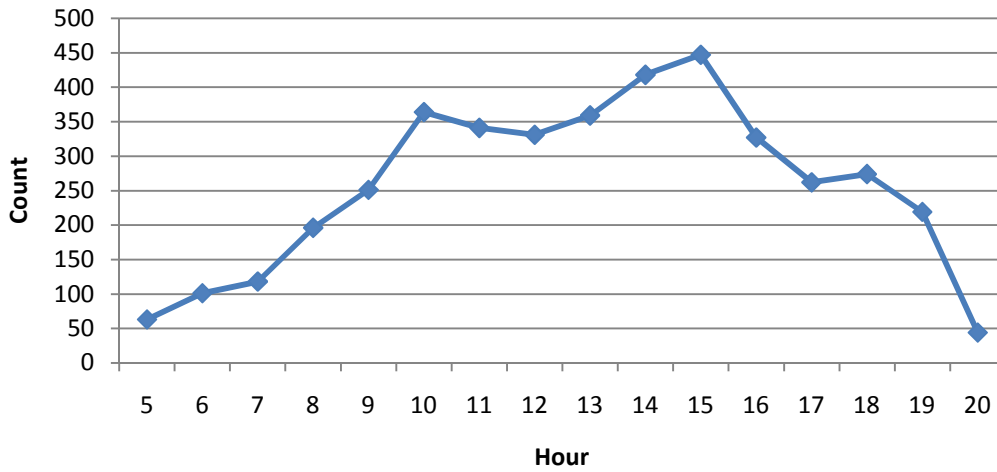

2016 Mud Hen Launch Activity