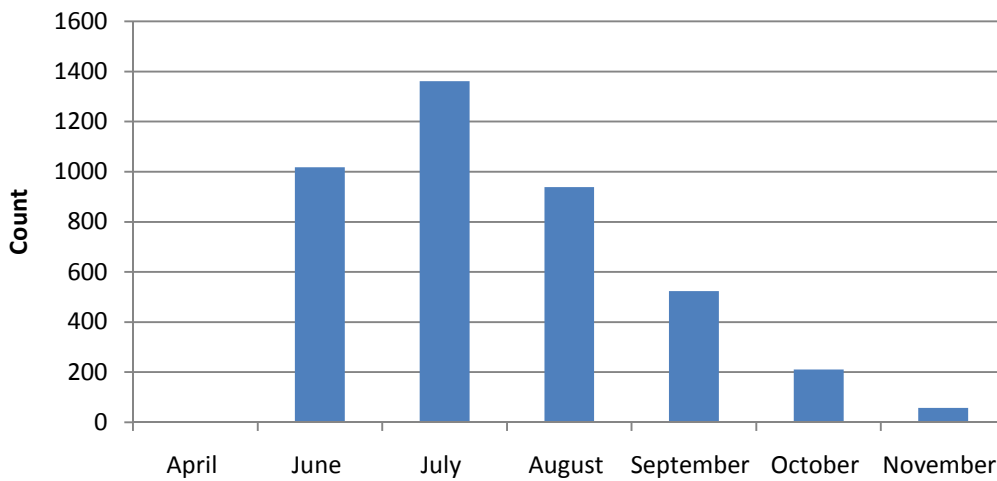

Recommendations:

Implement audio circuit next season.

Mud Hen Lake 2016-08-06 14:16:03

Mud Hen Lake 2016-09-14 15:22:23

2016 Mud Hen Launch Activity

| Sum of Count | Day | | | | | | | Grand Total |
|-----------------|--------|--------|---------|-----------|----------|--------|----------|----------------|
| Hour | Sunday | Monday | Tuesday | Wednesday | Thursday | Friday | Saturday | Grand Total |
| 5 | 6 | 8 | 20 | 4 | 8 | 5 | 12 | 63 |
| 6 | 4 | 24 | 7 | 12 | 9 | 28 | 17 | 101 |
| 7 | 13 | 19 | 14 | 15 | 15 | 14 | 28 | 118 |
| 8 | 36 | 21 | 24 | 17 | 29 | 31 | 38 | 196 |
| 9 | 52 | 31 | 17 | 22 | 24 | 21 | 84 | 251 |
| 10 | 70 | 31 | 68 | 32 | 26 | 39 | 98 | 364 |
| 11 | 71 | 23 | 40 | 35 | 21 | 49 | 102 | 341 |
| 12 | 60 | 40 | 30 | 36 | 28 | 51 | 86 | 331 |
| 13 | 72 | 48 | 35 | 31 | 52 | 31 | 90 | 359 |
| 14 | 98 | 37 | 58 | 40 | 37 | 75 | 73 | 418 |
| 15 | 117 | 44 | 52 | 51 | 41 | 54 | 88 | 447 |
| 16 | 68 | 33 | 38 | 40 | 46 | 48 | 54 | 327 |
| 17 | 50 | 29 | 33 | 29 | 33 | 24 | 64 | 262 |
| 18 | 35 | 30 | 35 | 52 | 19 | 57 | 46 | 274 |
| 19 | 24 | 47 | 39 | 57 | 19 | 12 | 21 | 219 |
| 20 | 5 | 16 | 8 | 8 | 2 | 2 | 3 | 44 |
| Grand Total | 781 | 481 | 518 | 481 | 409 | 541 | 904 | 4115 |

2016 Mud Hen Launch Activity

2016 Mud Hen Launch Activity

2016 Mud Hen Launch Activity