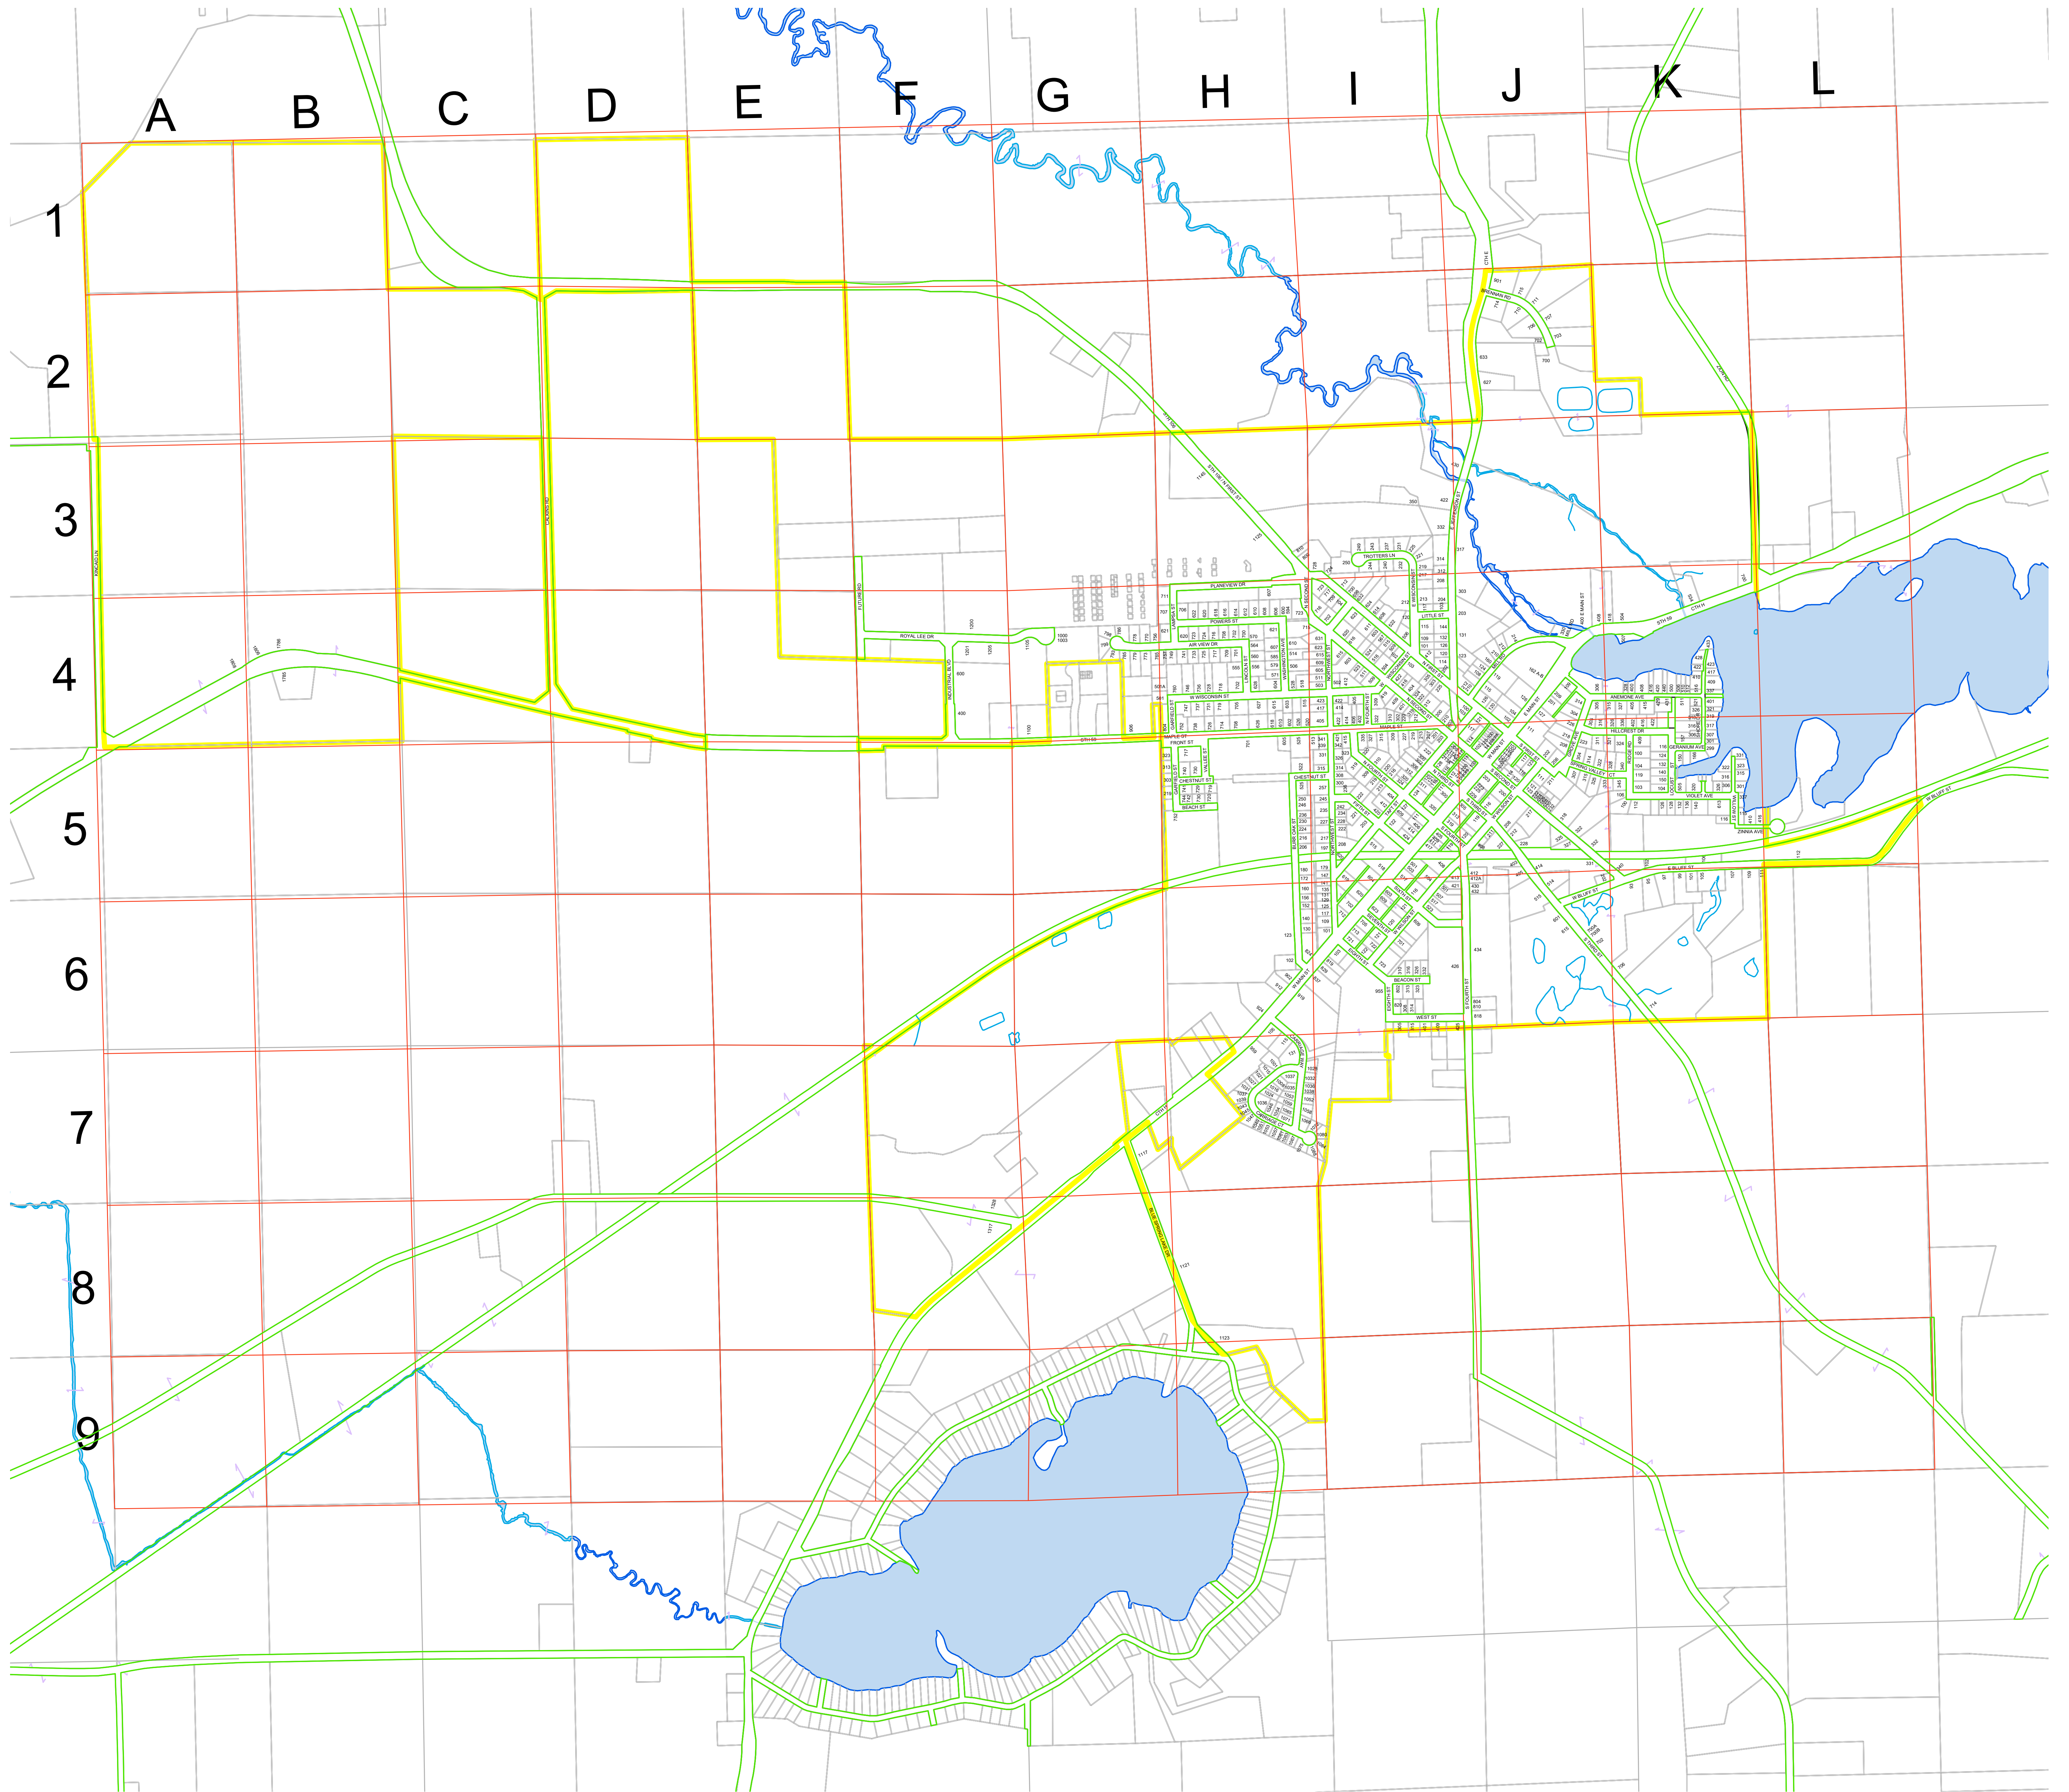

VILLAGE OF PALMYRA ADDRESSES

Street	Grid	Location	Street	Grid	Location	Street	Grid	Location	Street	Grid	Location	Street	Grid	Location
AIR VIEW DR	G-H	4	CHESTNUT ST	H-I	5	INDUSTRIAL BLVD	F	4	PLANEVIEW DR	H	3-4	S THIRD ST	J-K	5-6
ANEMONE AVE	J-K	4	EIGHTH ST	I	6	JEFFERSON ST	I-J	2-4	POWERS ST	H	4	TROTTERS LN	I	3
BEACH ST	H	5	N FIRST ST	H-J	3-5	KINCAID LN	A	3-4	RIDGE RD	K	5	VALLEE ST	H	5
BEACON ST	I	6	S FIRST ST	J	5	LAMPSA ST	H	4	ROYAL LEE DR	F-G	4	VIOLET AVE	K	5
BLUE SPRING LAKE DR	G-H	7-9	FIFTH ST	I	5	LINCOLN ST	H	4	N SECOND ST	H-I	4-5	WASHINGTON AVE	H	4
E BLUFF ST	K	5-6	N FOURTH ST	I	5	LITTLE ST	I	4	S SECOND ST	J-K	5-6	WEST ST	I	6
W BLUFF ST	J-K	6	S FOURTH ST	I-J	5-6	LOCUST ST	K	5	SEVENTH ST	I	6	WILLOW ST	K	5
BRENNAN RD	J	2	FRONT ST	H	5	E MAIN ST	J-K	4	SHORE DR	K	4-5	WILSON ST	I	5-6
BURR OAK ST	H	5-6	GARFIELD ST	H	5	W MAIN ST	G-I	5-7	SIXTH ST	I	6	E WISCONSIN ST	I	3-4
CALKINS RD	C-D	2-4	GERANIUM AVE	K	5	MAPLE ST	F-I	4-5	SPRING VALLEY CT	J-K	5	W WISCONSIN ST	G-H	4
CARRIAGE CT	H	7	GROVE AVE	J	4-5	MILL RD	J	4	TAFT ST	I-J	4-5	ZINNIA AVE	K-L	5
CARRIAGE WAY	H	6-7	HILLCREST DR	J-K	5	NORTHWEST ST	I	4-6	N THIRD ST	I	5	ZION RD	K-L	2-4