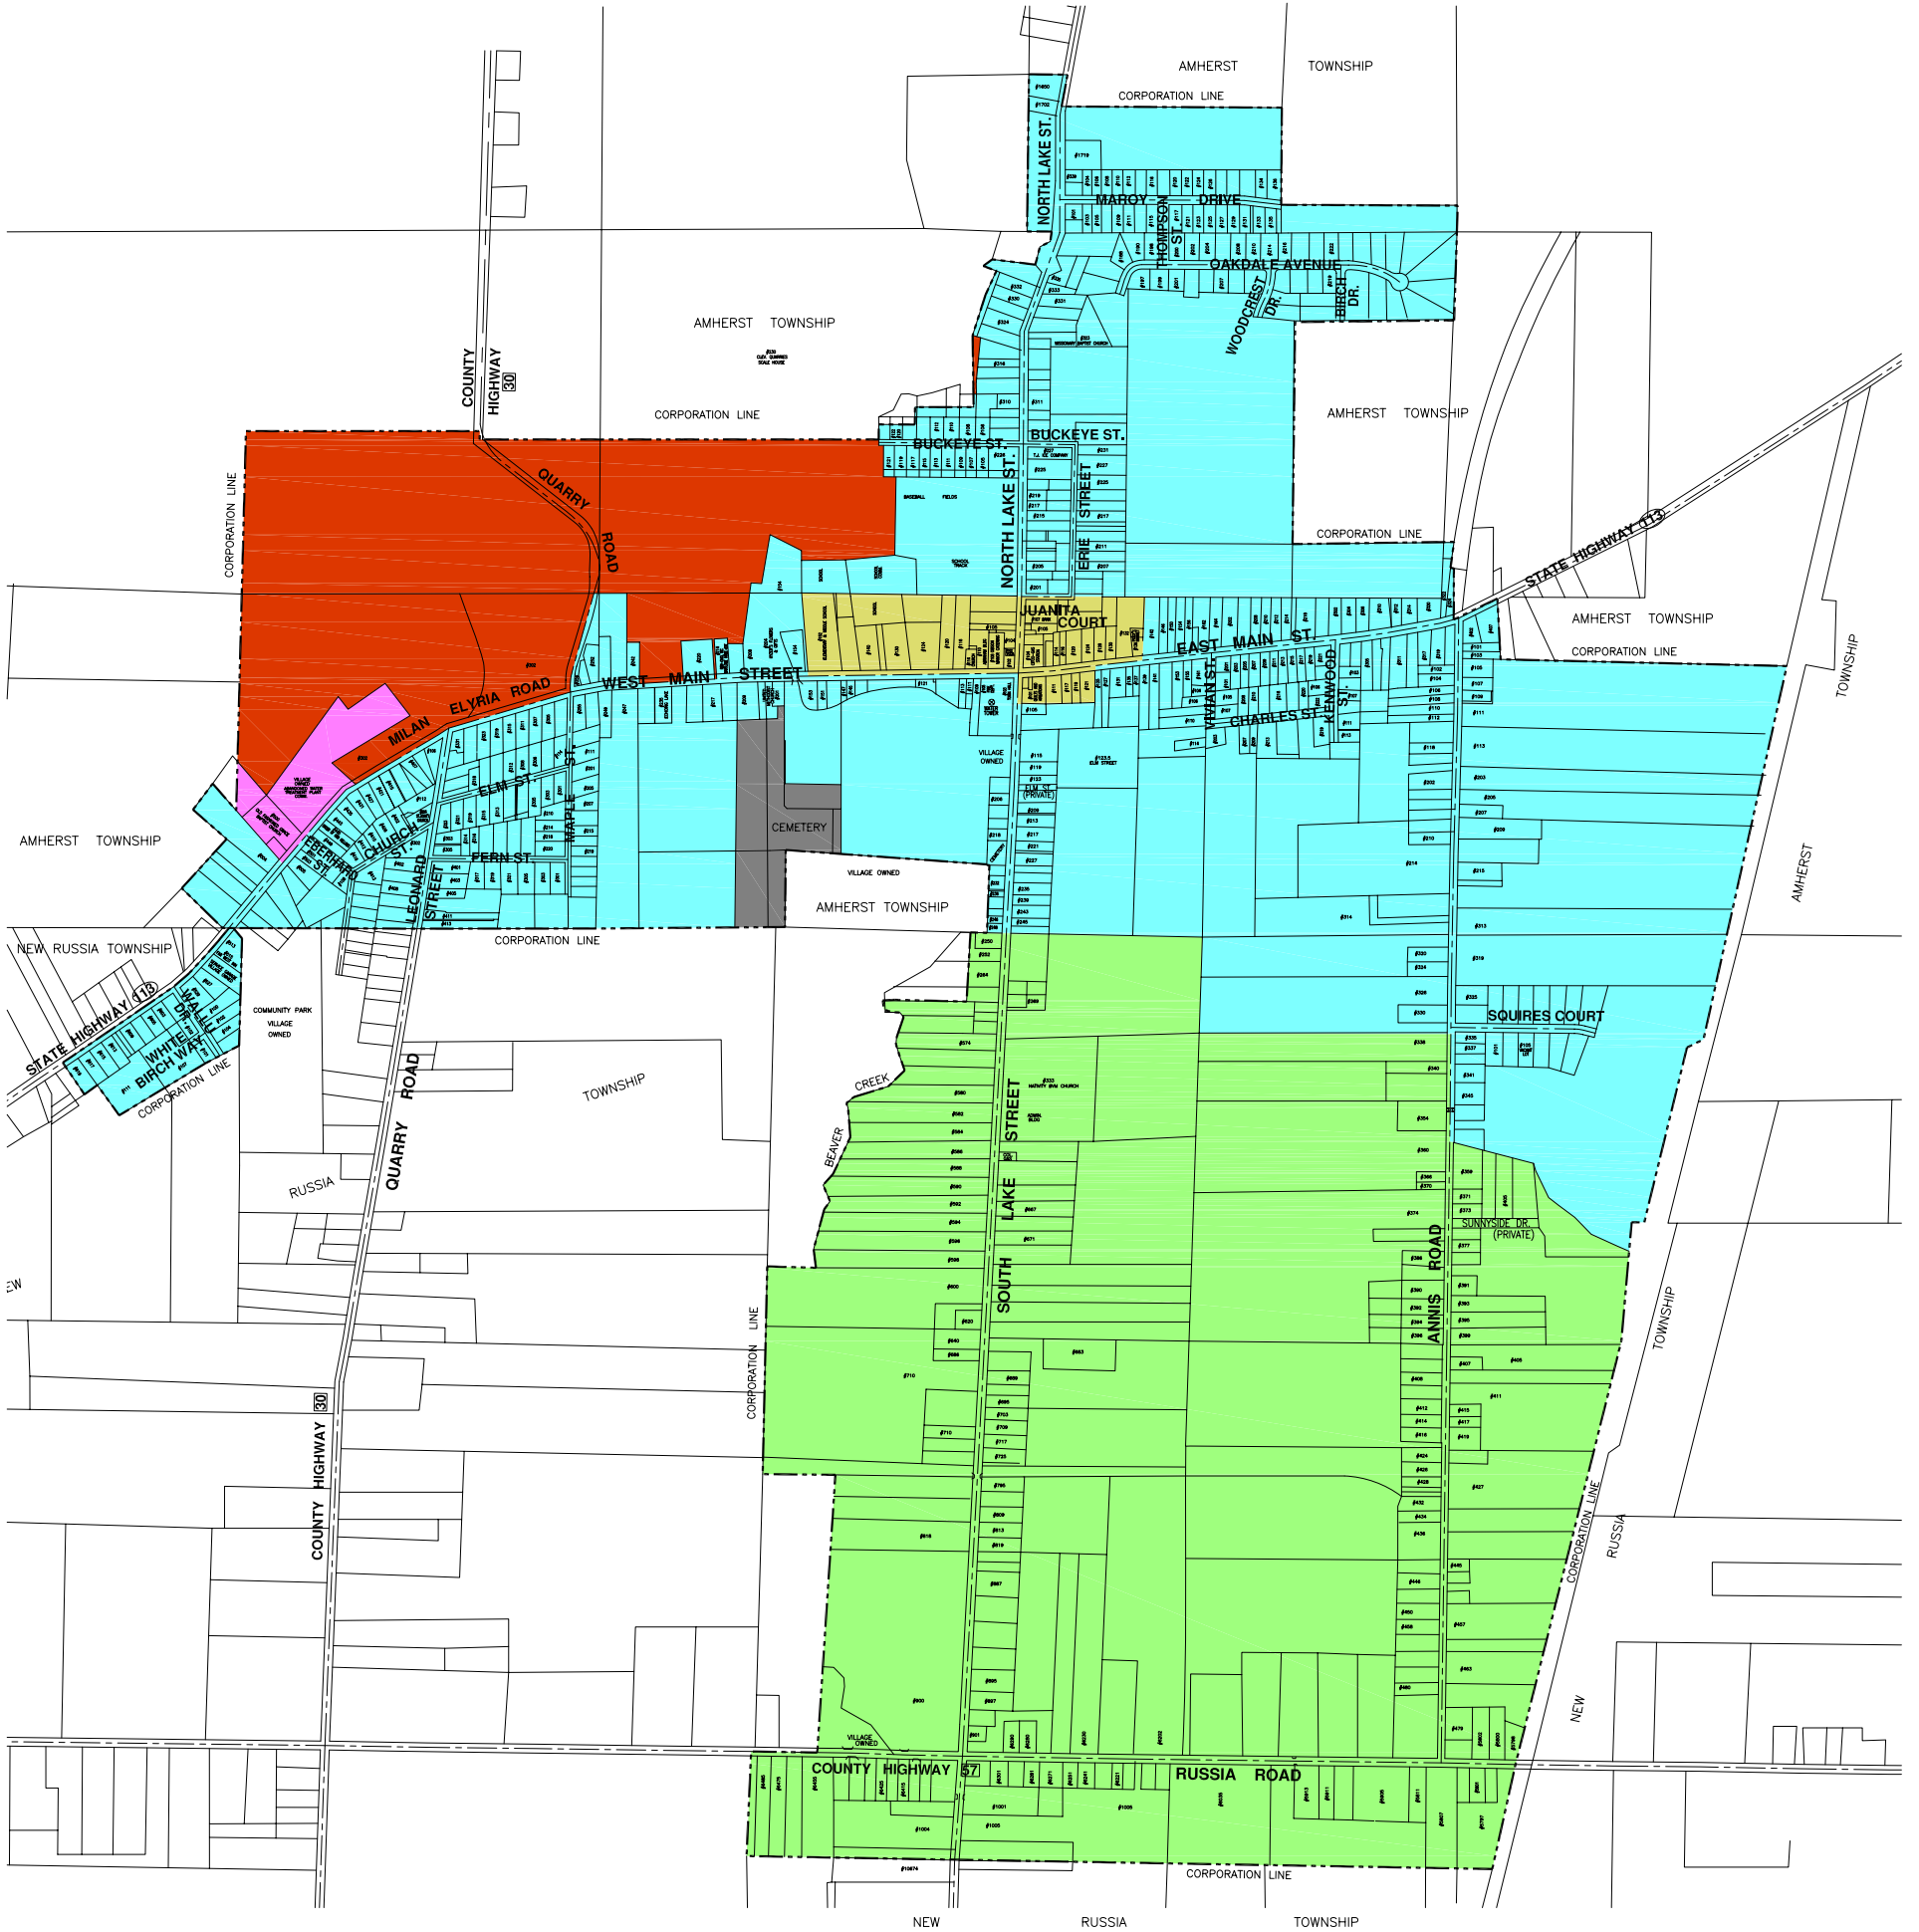

ZONING MAP

VILLAGE OF SOUTH AMHERST

2007

ZONING

- | | | | |
|---|---|---|--|
|  | A-R AGRICULTURAL - RESIDENTIAL DISTRICT |  | HI HEAVY INDUSTRIAL DISTRICT |
|  | B-1 COMMERCIAL DISTRICT |  | R-1 SINGLE FAMILY RESIDENTIAL DISTRICT |
|  | PDD PLANNED DEVELOPMENT DISTRICT | | |

Prepared By:

© **ZWICK Associates, Inc.**
 engineers • surveyors • planners
 8750 STEARNS ROAD, OLMSTED TWP., OHIO 44138-1743
 PHONE: (440) 235-2729 FAX: (440) 235-0604 eMAIL: ZWICK@ENG.OHIOCOXMAIL.COM
 WEBSITE: WWW.ZWICKENGINEERING.COM