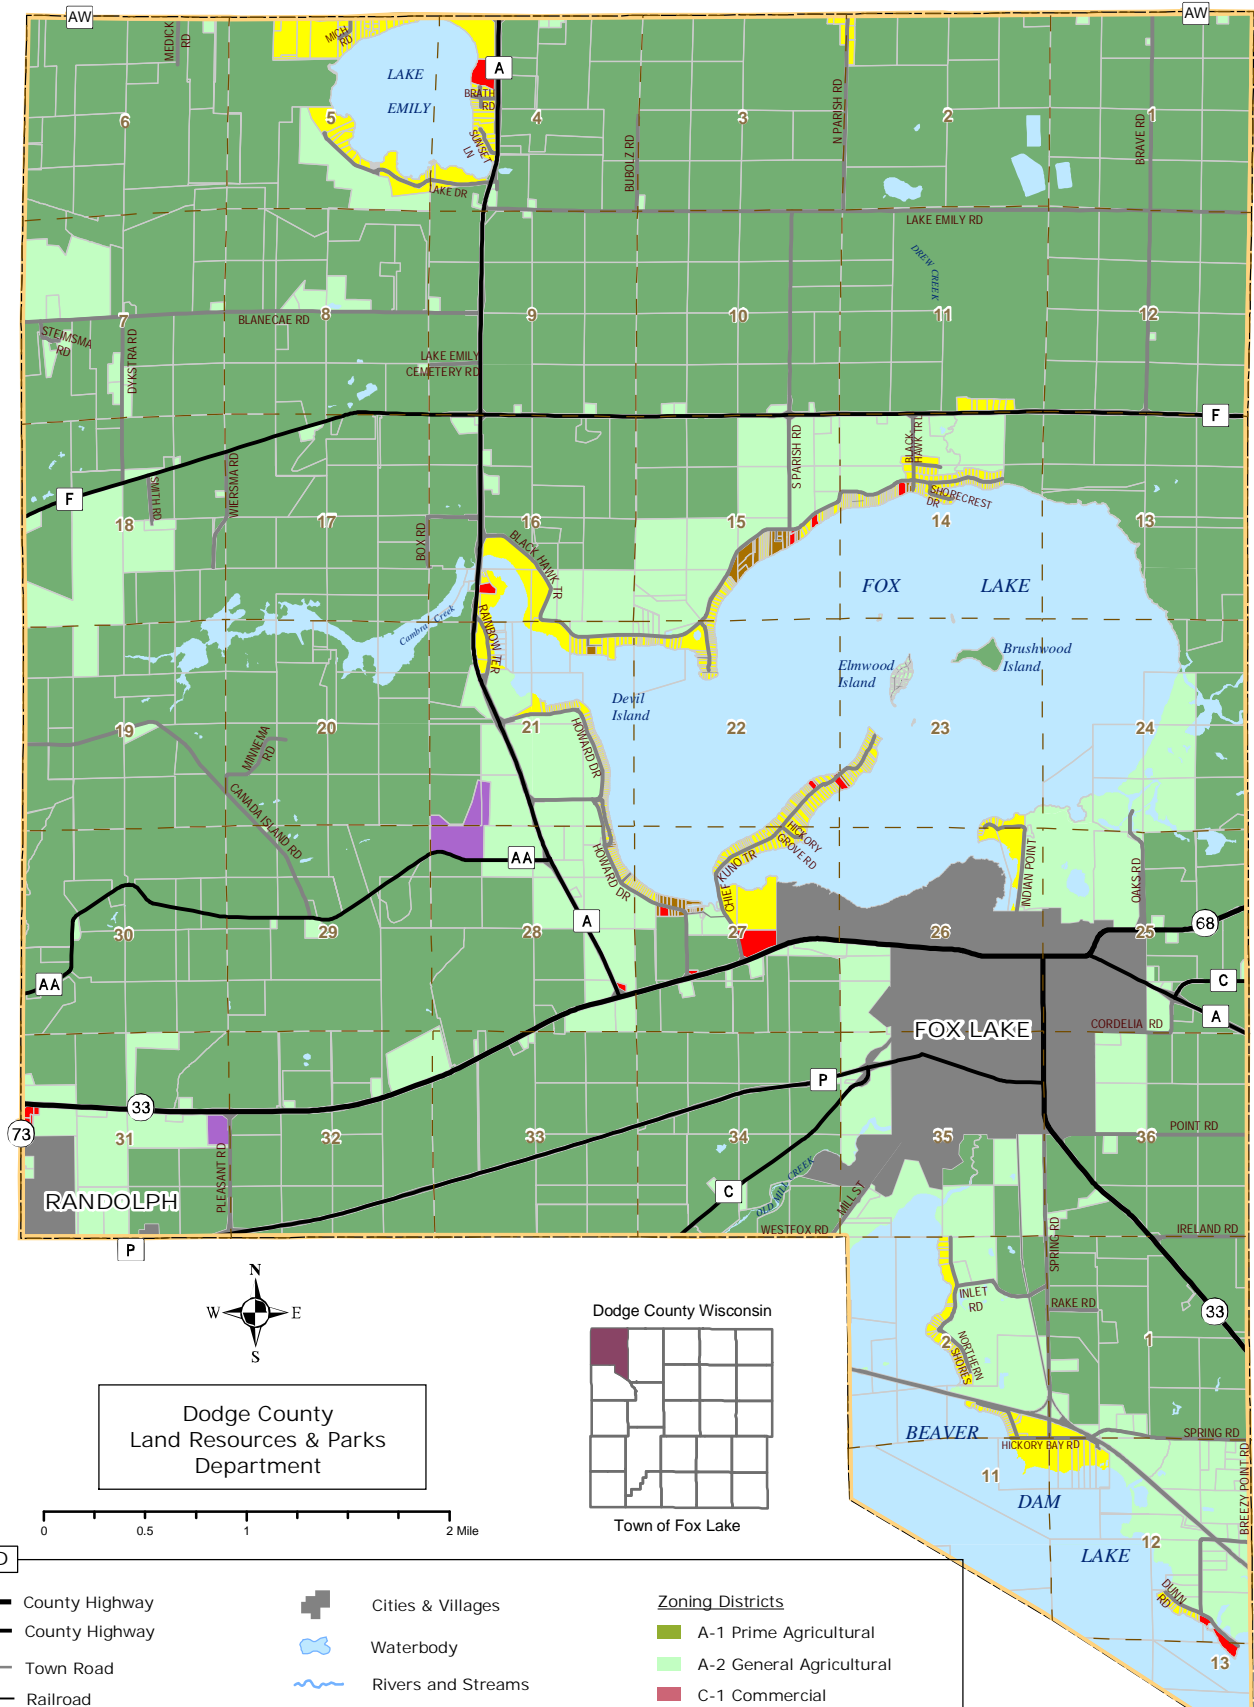

# Map 9-1 Existing Zoning Town of Fox Lake, Dodge County, Wisconsin

Dodge County  
Land Resources & Parks  
Department

LEGEND			
	County Highway		Cities & Villages
	County Highway		Waterbody
	Town Road		Rivers and Streams
	Railroad		Intermittent Stream
	Town Boundary		
	Section Line		
	Tax Parcel Boundary		
		<b>Zoning Districts</b>	
			A-1 Prime Agricultural
			A-2 General Agricultural
			C-1 Commercial
			I-1 Industrial
			R-1 Single Family Residential
			R-2 General Residential

Source: Dodge County Land Resources & Parks Department, April 2014