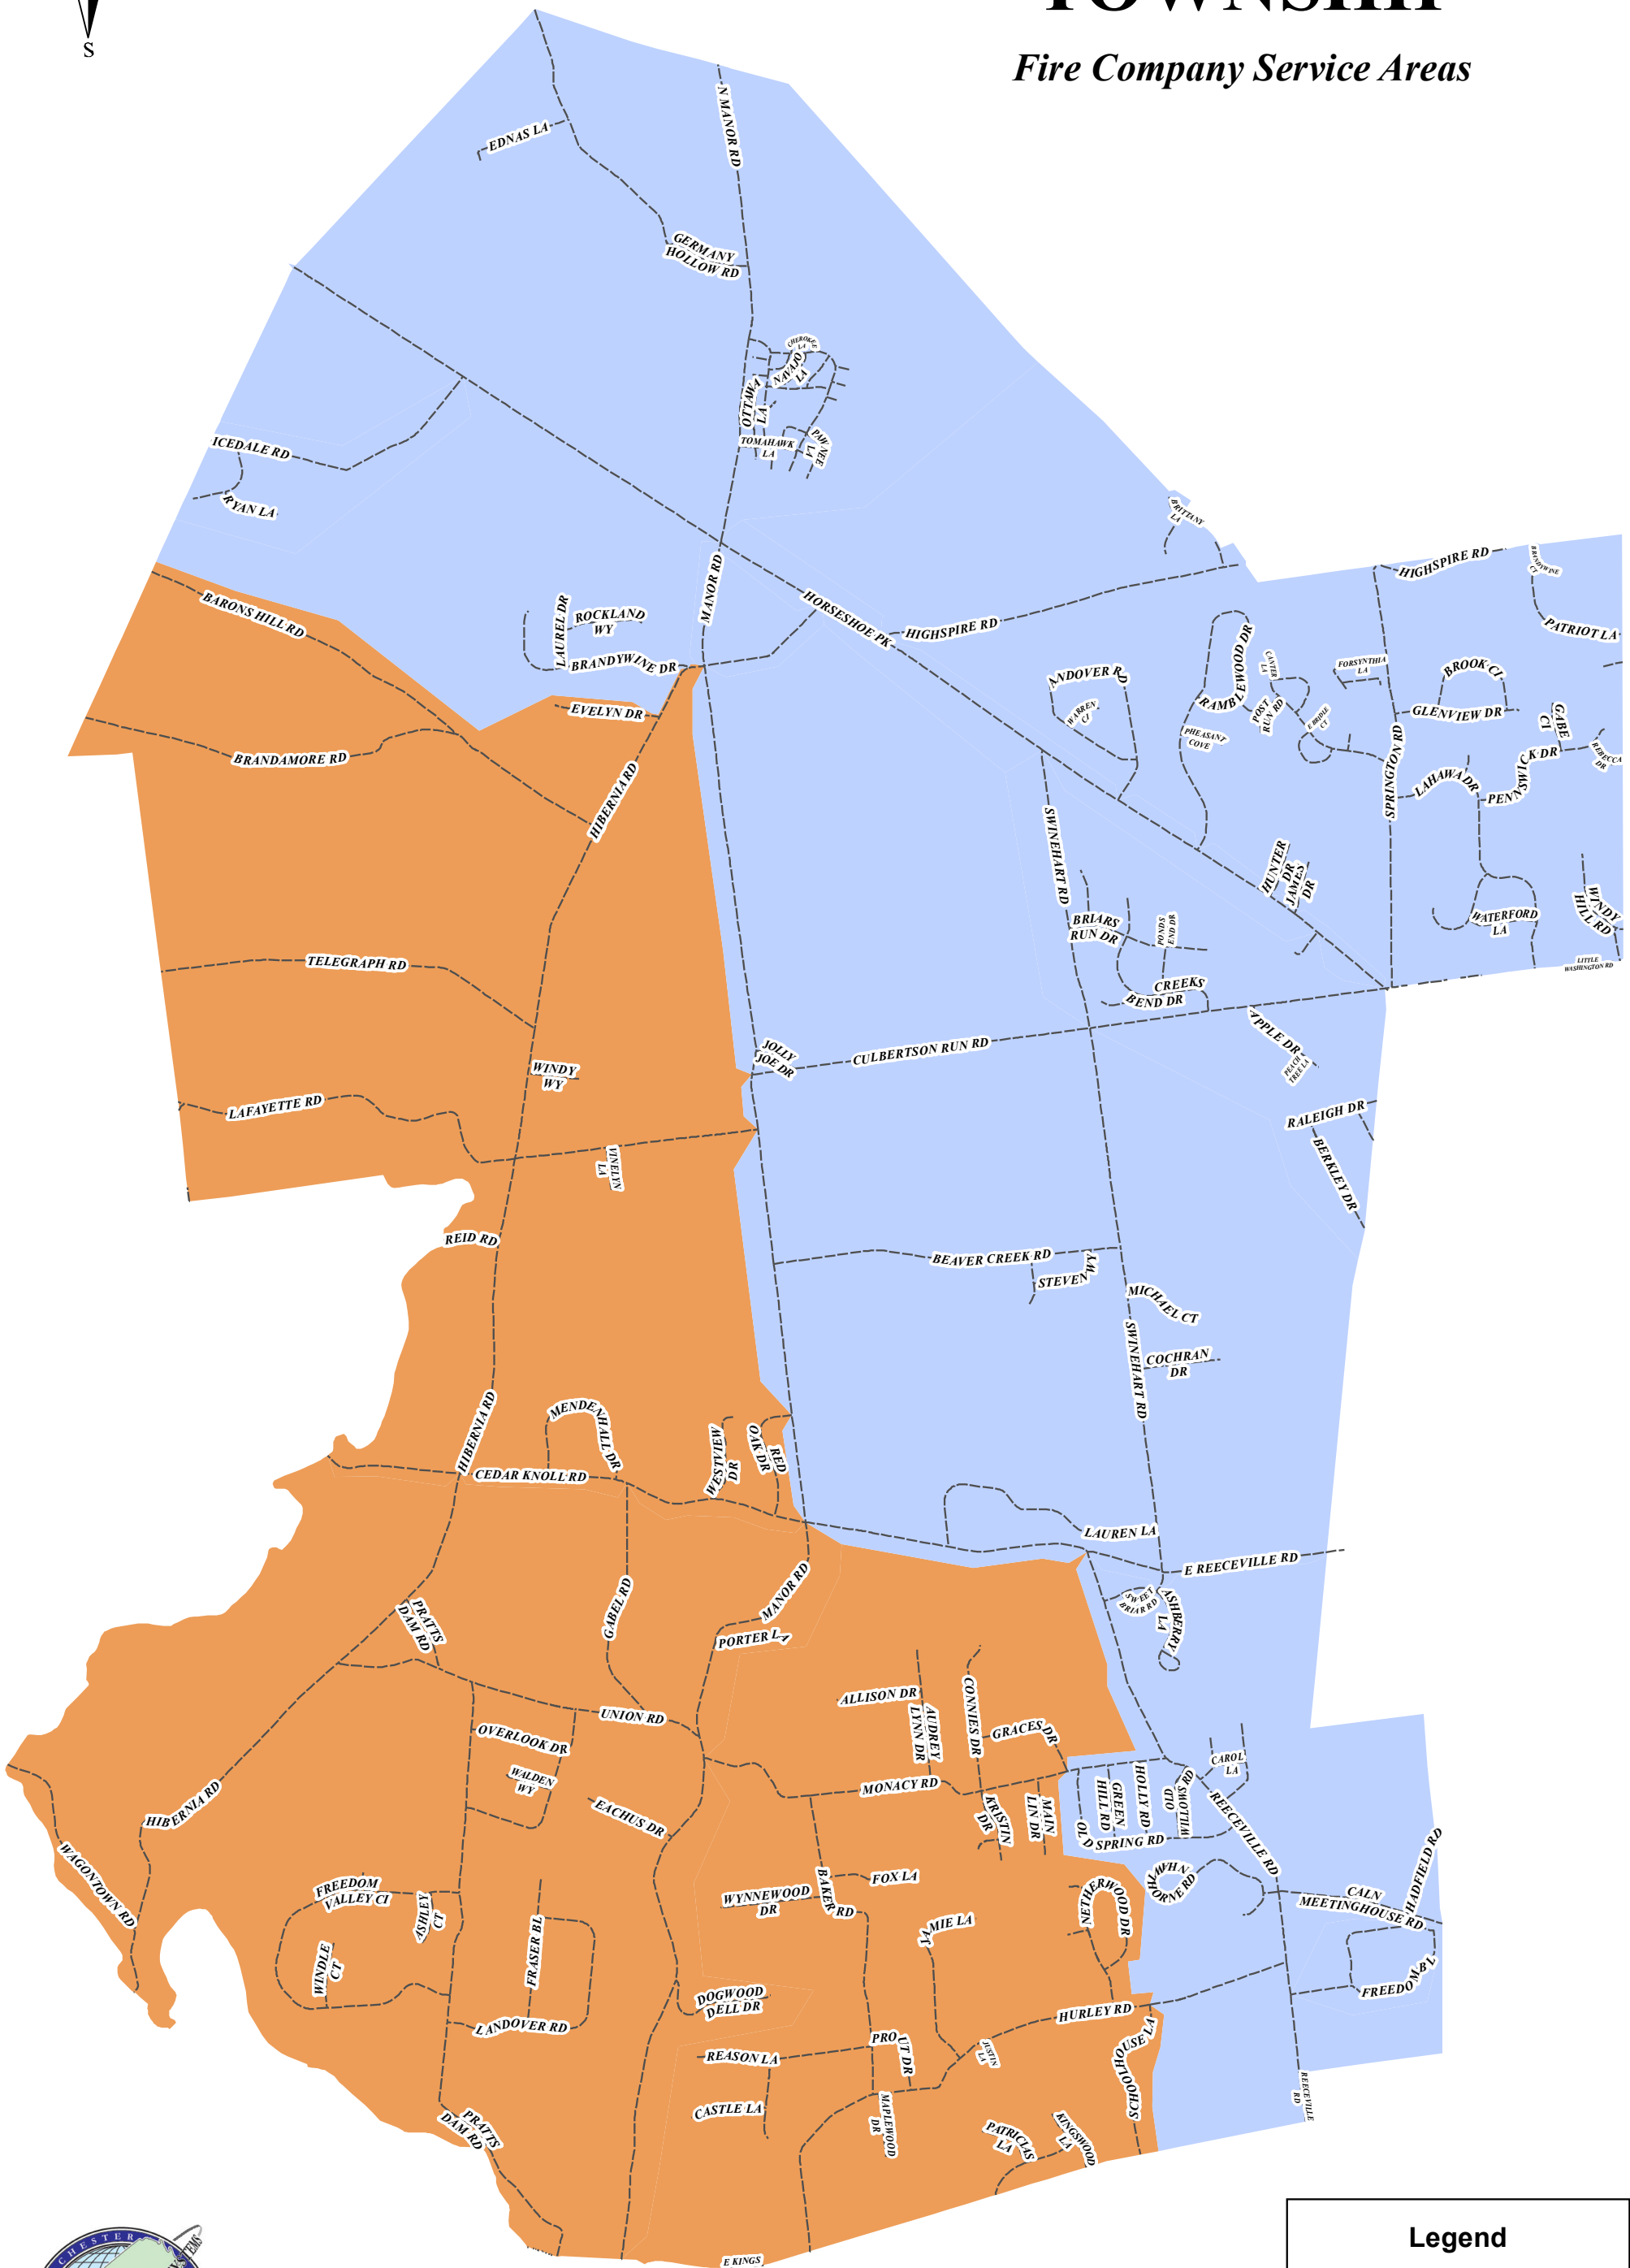

# WEST BRANDYWINE TOWNSHIP

*Fire Company Service Areas*

**Legend**

**Fire Response Zones**

**Fire Company**

- East Brandywine Fire Co.
- Wagontown Fire Co.