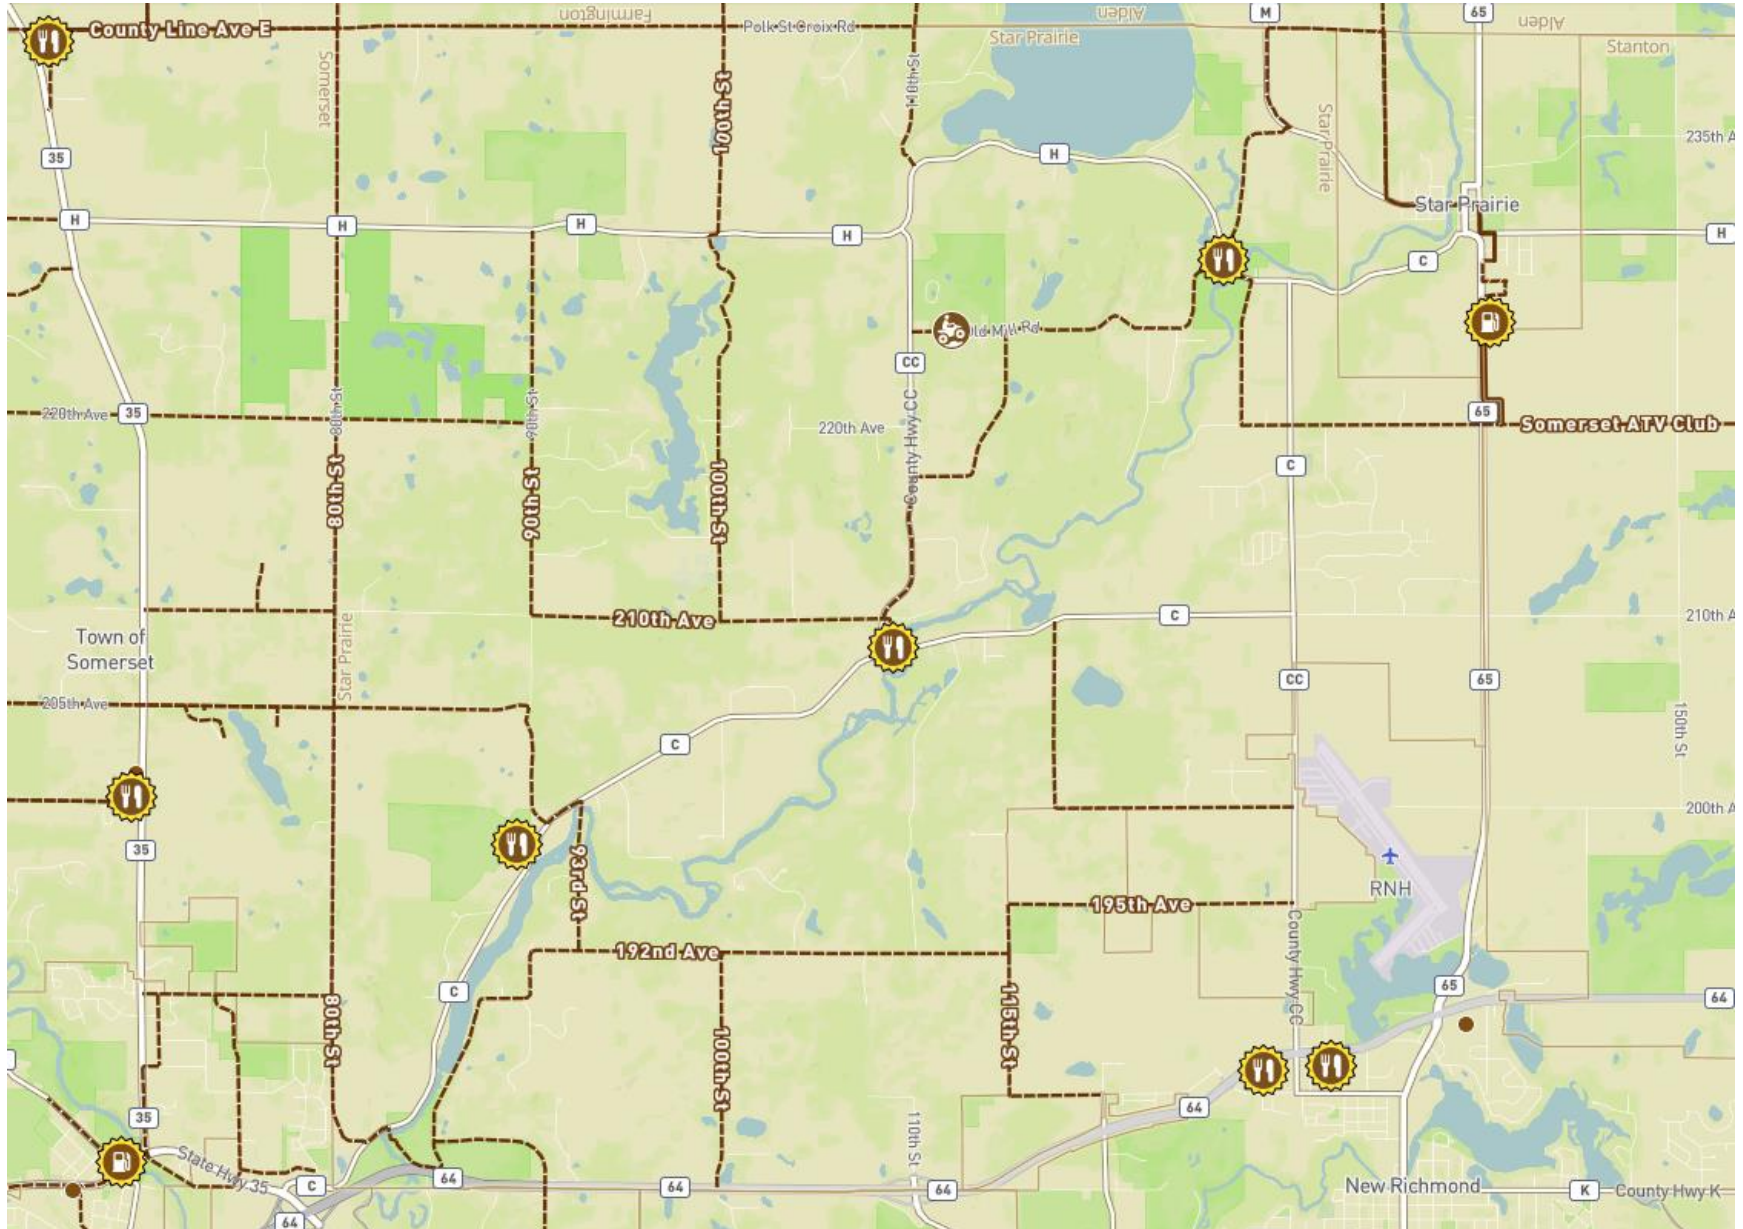

ATV/UTV Route Map

Town of Star Prairie

T31N, R18W

POLARIS
RIDECOMMAND

--- Designated Route Unpaved: Roads that allow limited off-road vehicle use. Check local rules before you go. May or may not be maintained. Class definitions vary by jurisdiction. Always familiarize yourself with local rules and regulations.