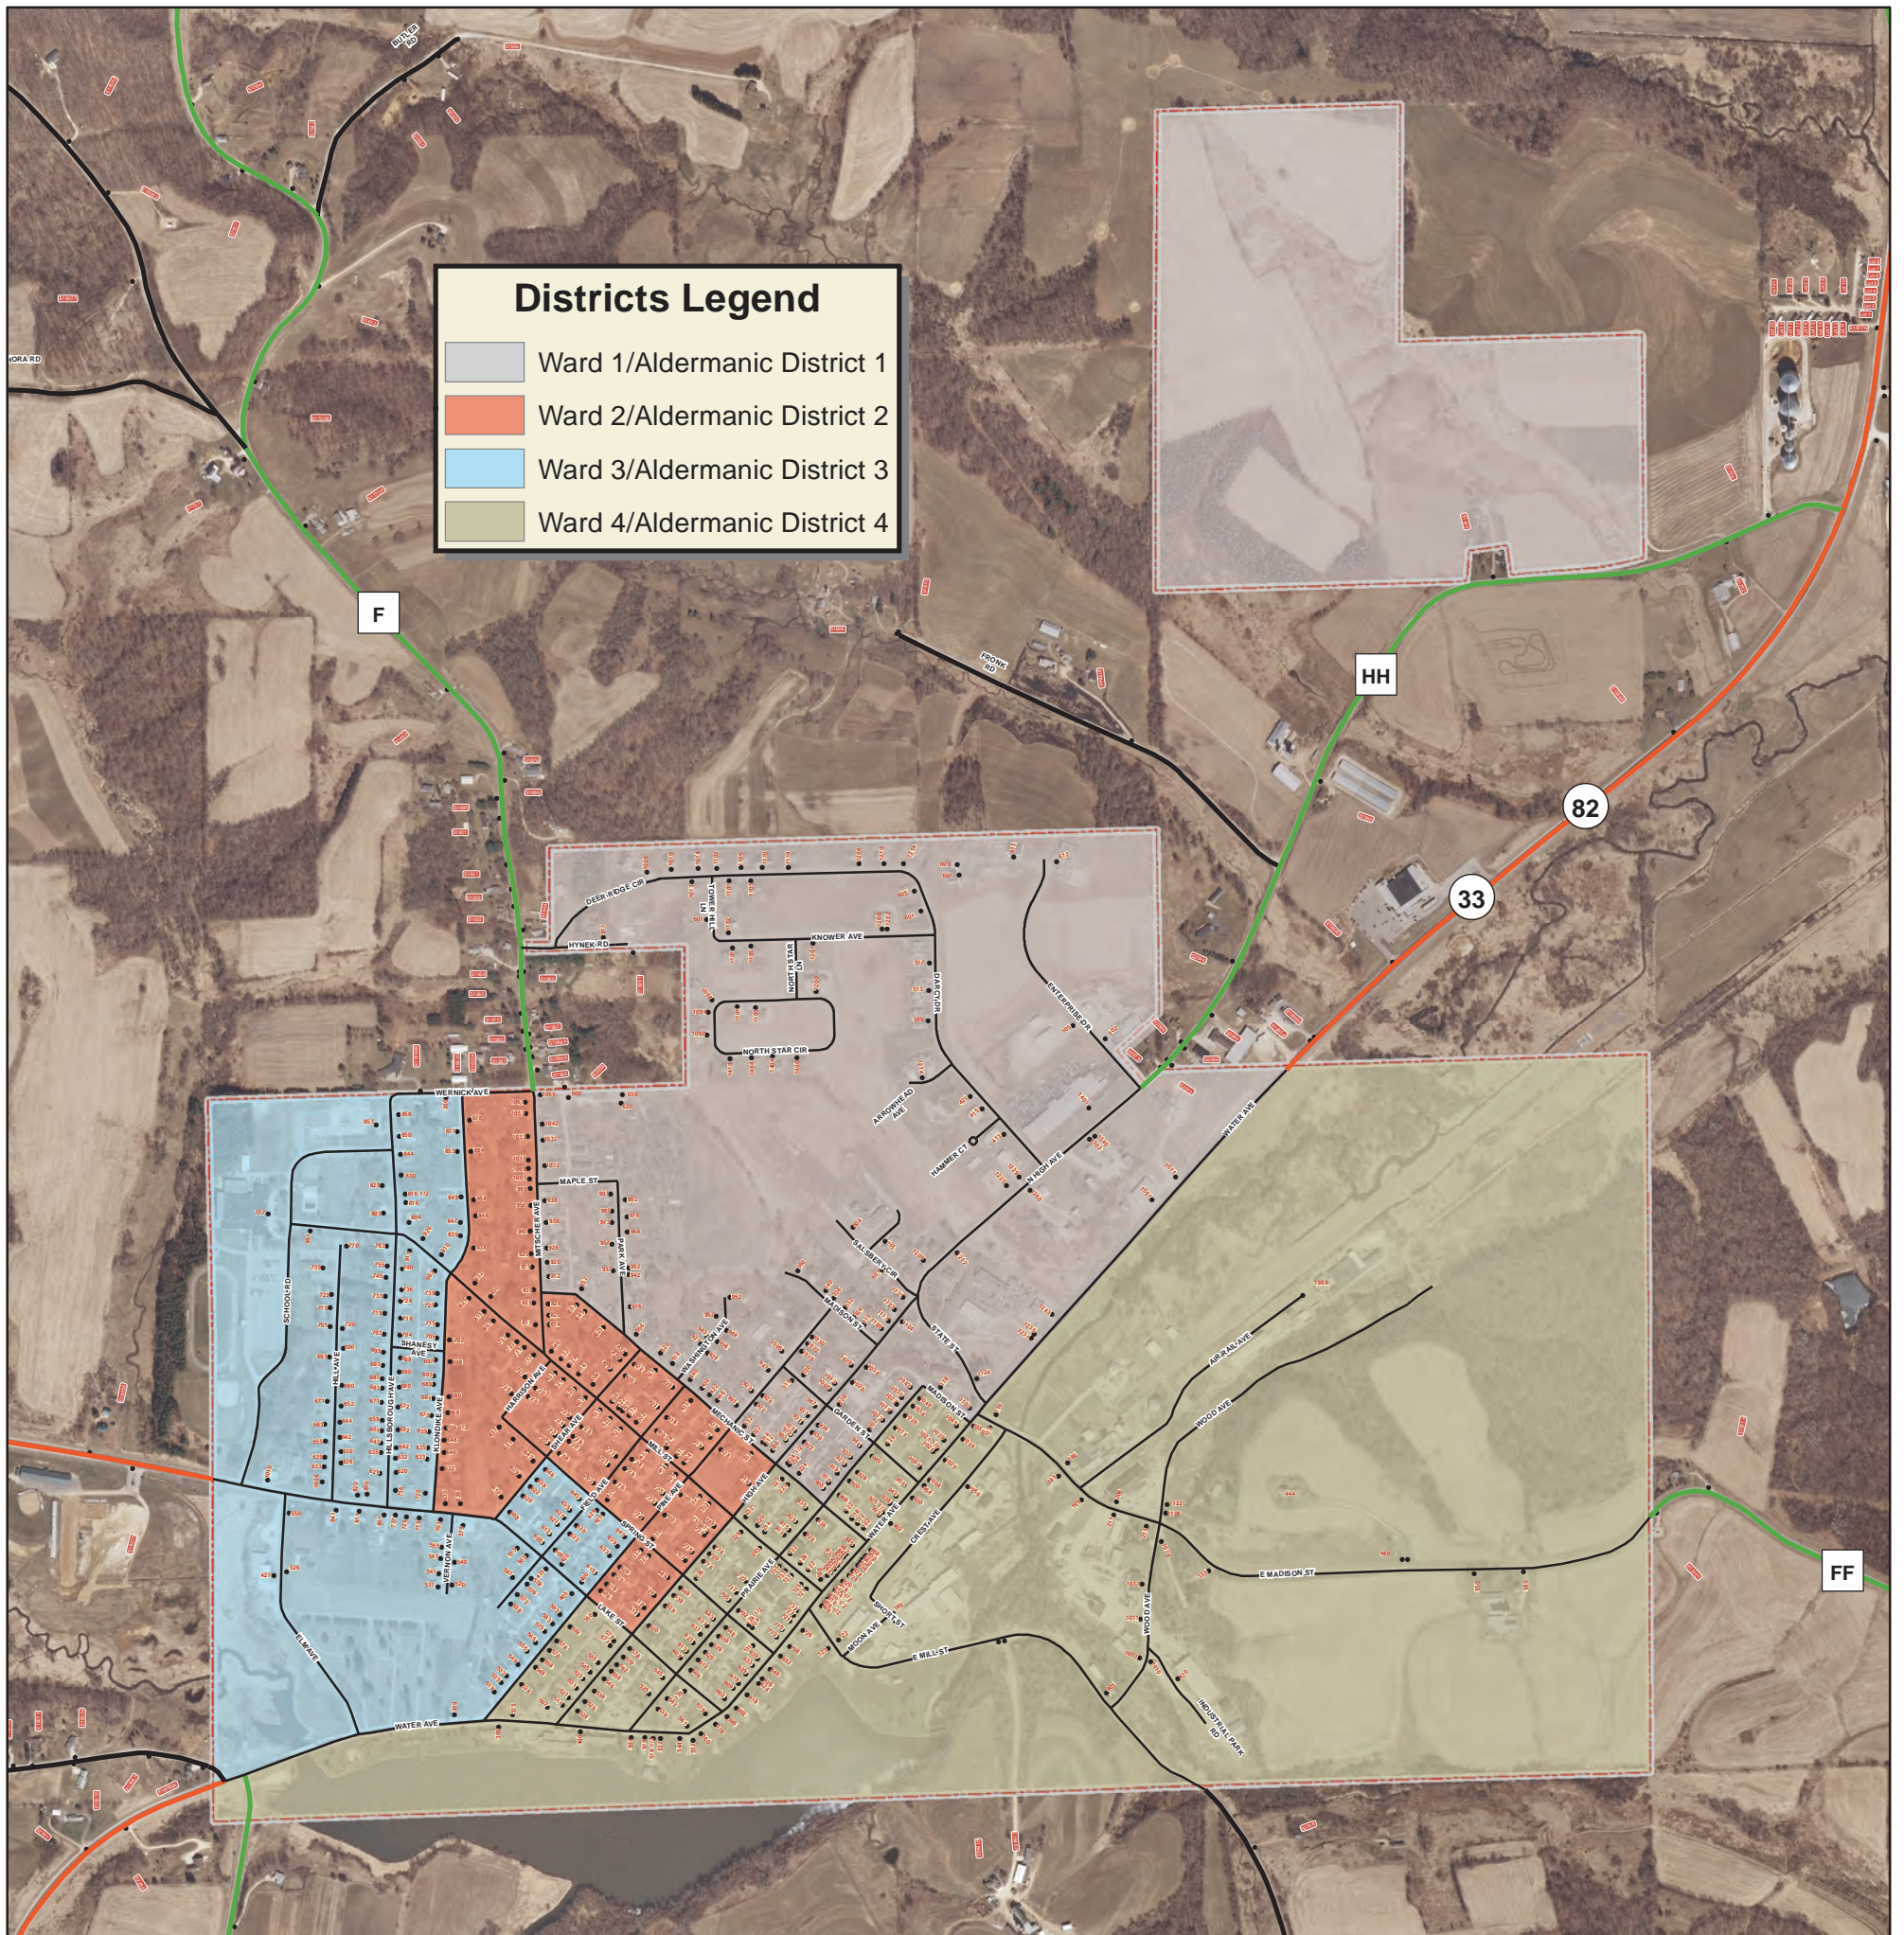

City of Hillsboro

Vernon County, Wisconsin

Ward & Aldermanic Districts Map

Districts Legend

- Ward 1/Aldermanic District 1
- Ward 2/Aldermanic District 2
- Ward 3/Aldermanic District 3
- Ward 4/Aldermanic District 4

General Map Legend

- Corporate Limits
- County Roads
- City Streets
- State Highways
- Private Roads
- US Highways
- Town Roads

Color Aerial Orthophotography taken in April 2010 as part of the WI Regional Orthophotography Consortium (WROC) project. Corporate limits are current as of January 2012 and are maintained by the Vernon County LWCD - Land Information Office and may not reflect actual ground location. Street and address data are maintained by the LWCD - Land Information Office & the Vernon County Sheriff's Department - Dispatch Center.

Prepared by: Vernon County LWCD-Land Information Office
 Cartographer: Doug Avoles, GIS Coordinator
 Map Date: 5/31/2012