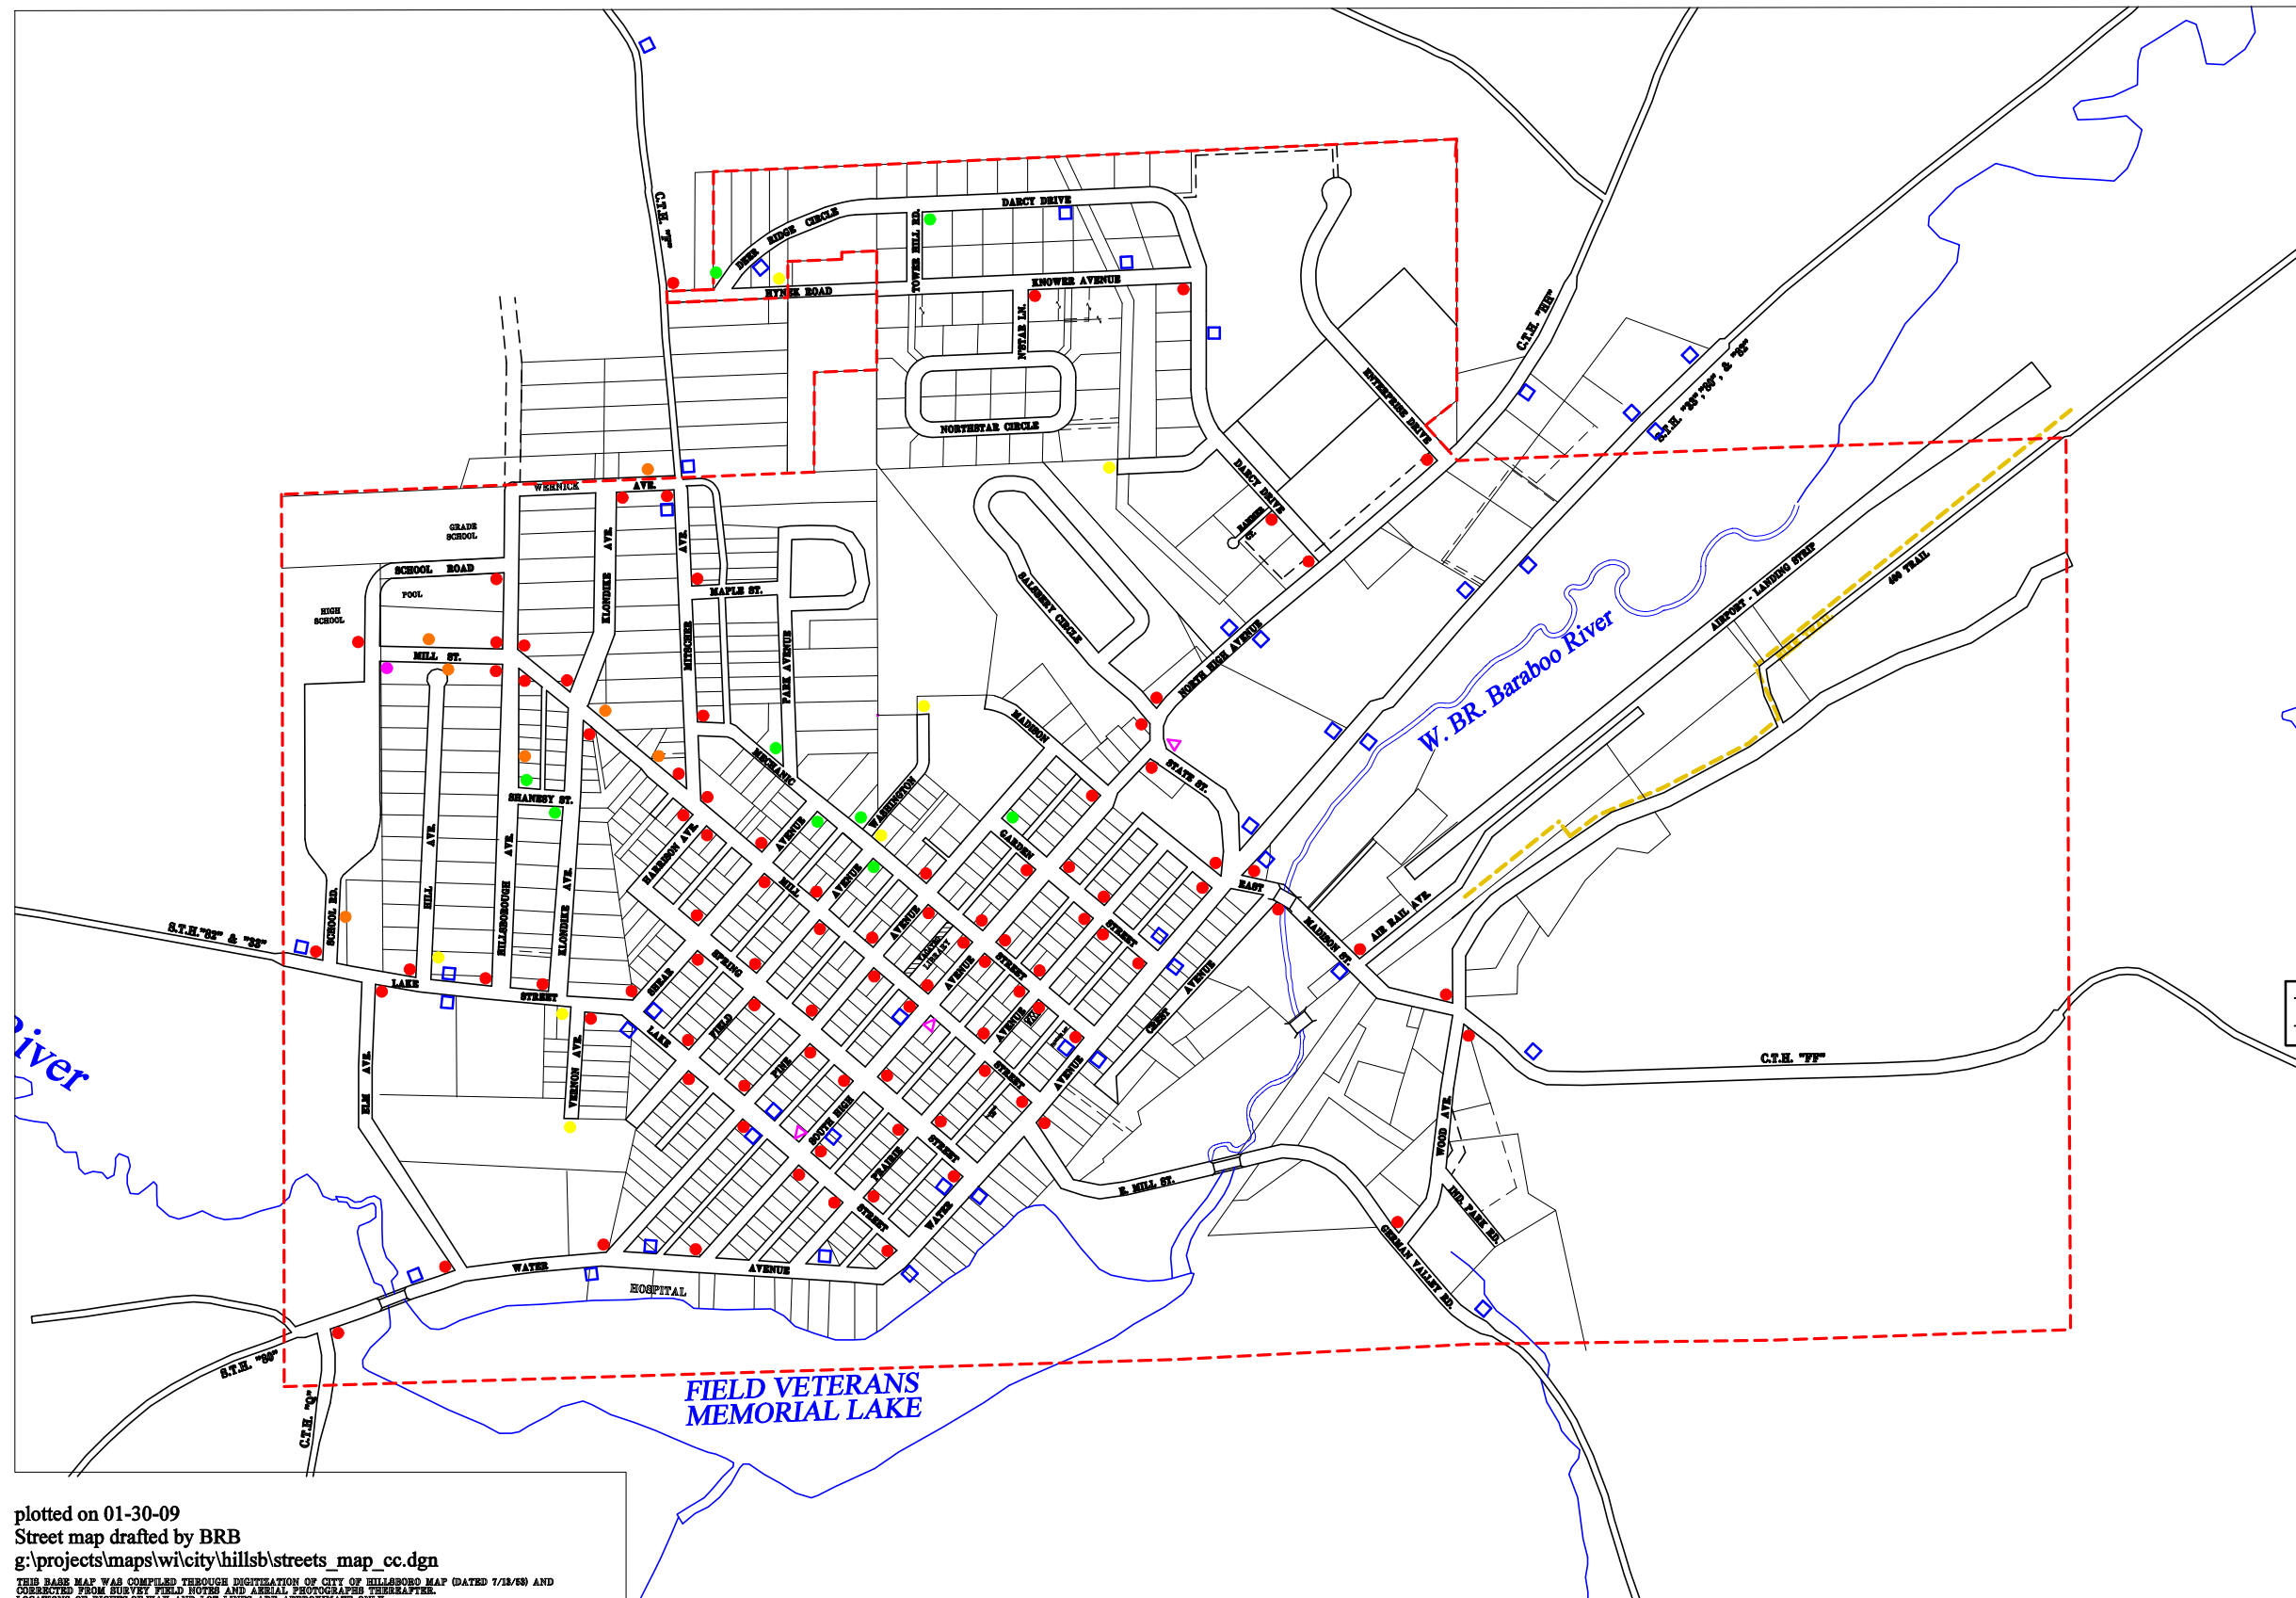

CITY OF HILLSBORO VERNON COUNTY, WISCONSIN STREETS MAP

- SPEED LIMIT SIGN
- DEAD END / NO OUTLET
- YIELD SIGN
- SCHOOL ZONE / 15 M.P.H.
- STOP SIGN
- △ RIGHT TURN NO STOP

plotted on 01-30-09
 Street map drafted by BRB
 g:\projects\maps\wi\city\hillsb\streets_map_cc.dgn
THIS BASE MAP WAS COMPILED THROUGH DIGITIZATION OF CITY OF HILLSBORO MAP (DATED 1/13/68) AND
 CORRECTED FROM SURVEY FIELD NOTES AND AERIAL PHOTOGRAPHS THEREAFTER.
 LOCATIONS OF RIGHTS-OF-WAY AND LOT LINES ARE APPROXIMATE ONLY.