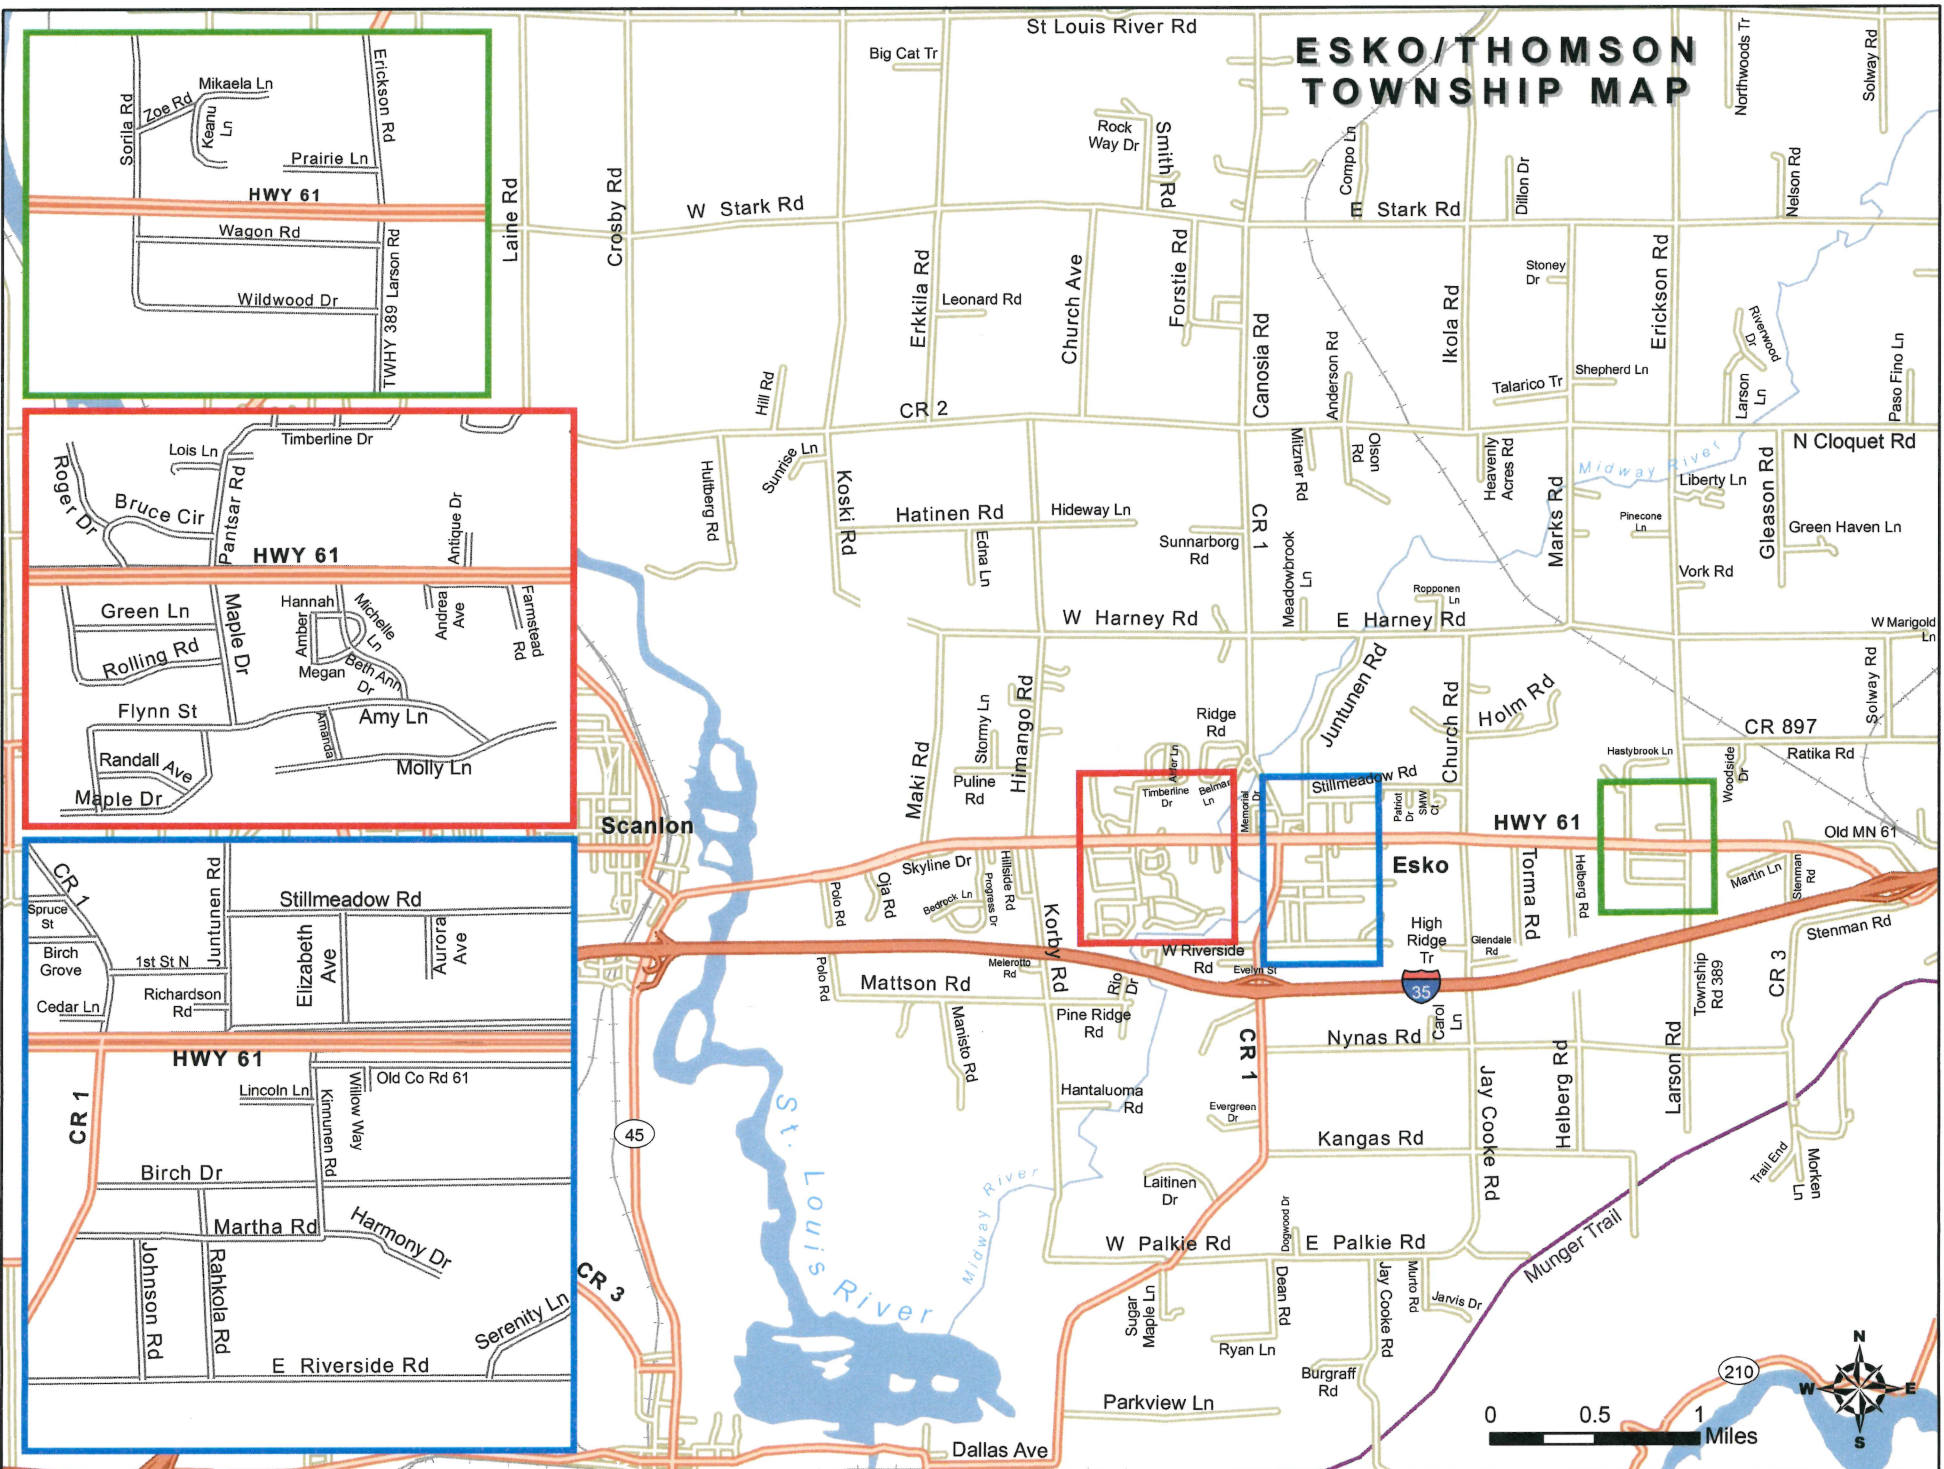

ESKO/THOMSON TOWNSHIP MAP

45

0 0.5 1 Miles

210