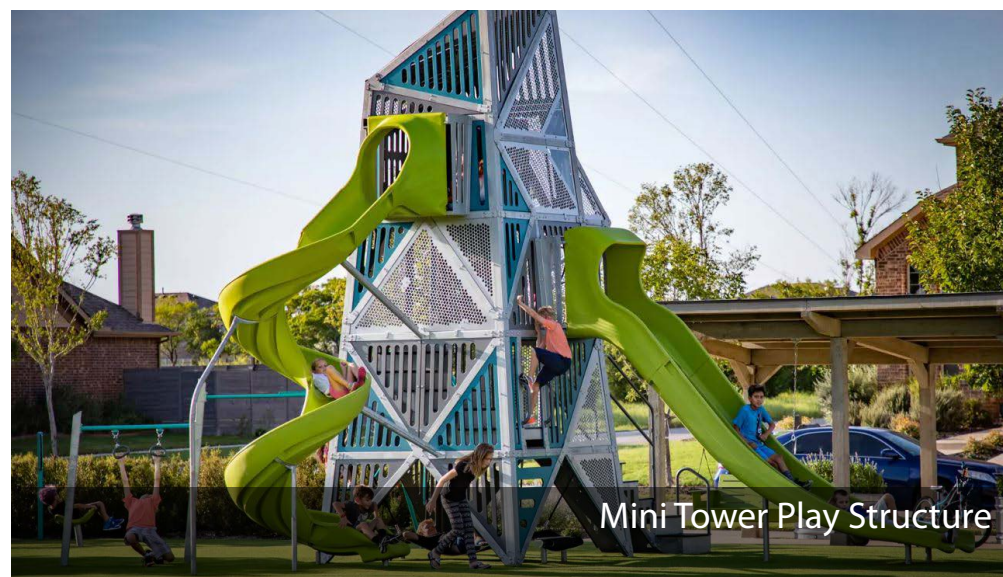

# REFINED CONCEPT PLAN

Jevne Park Master Plan - City of Medicine Lake

April 25, 2023

Community Fire Pit

Shelter with Grill

Nature-Based Play Structures

Saucer Swing

Mini Tower Play Structure

Boulder Scrambles

Wetland Boardwalk

Perennial Gardens

Native Vegetation Buffer