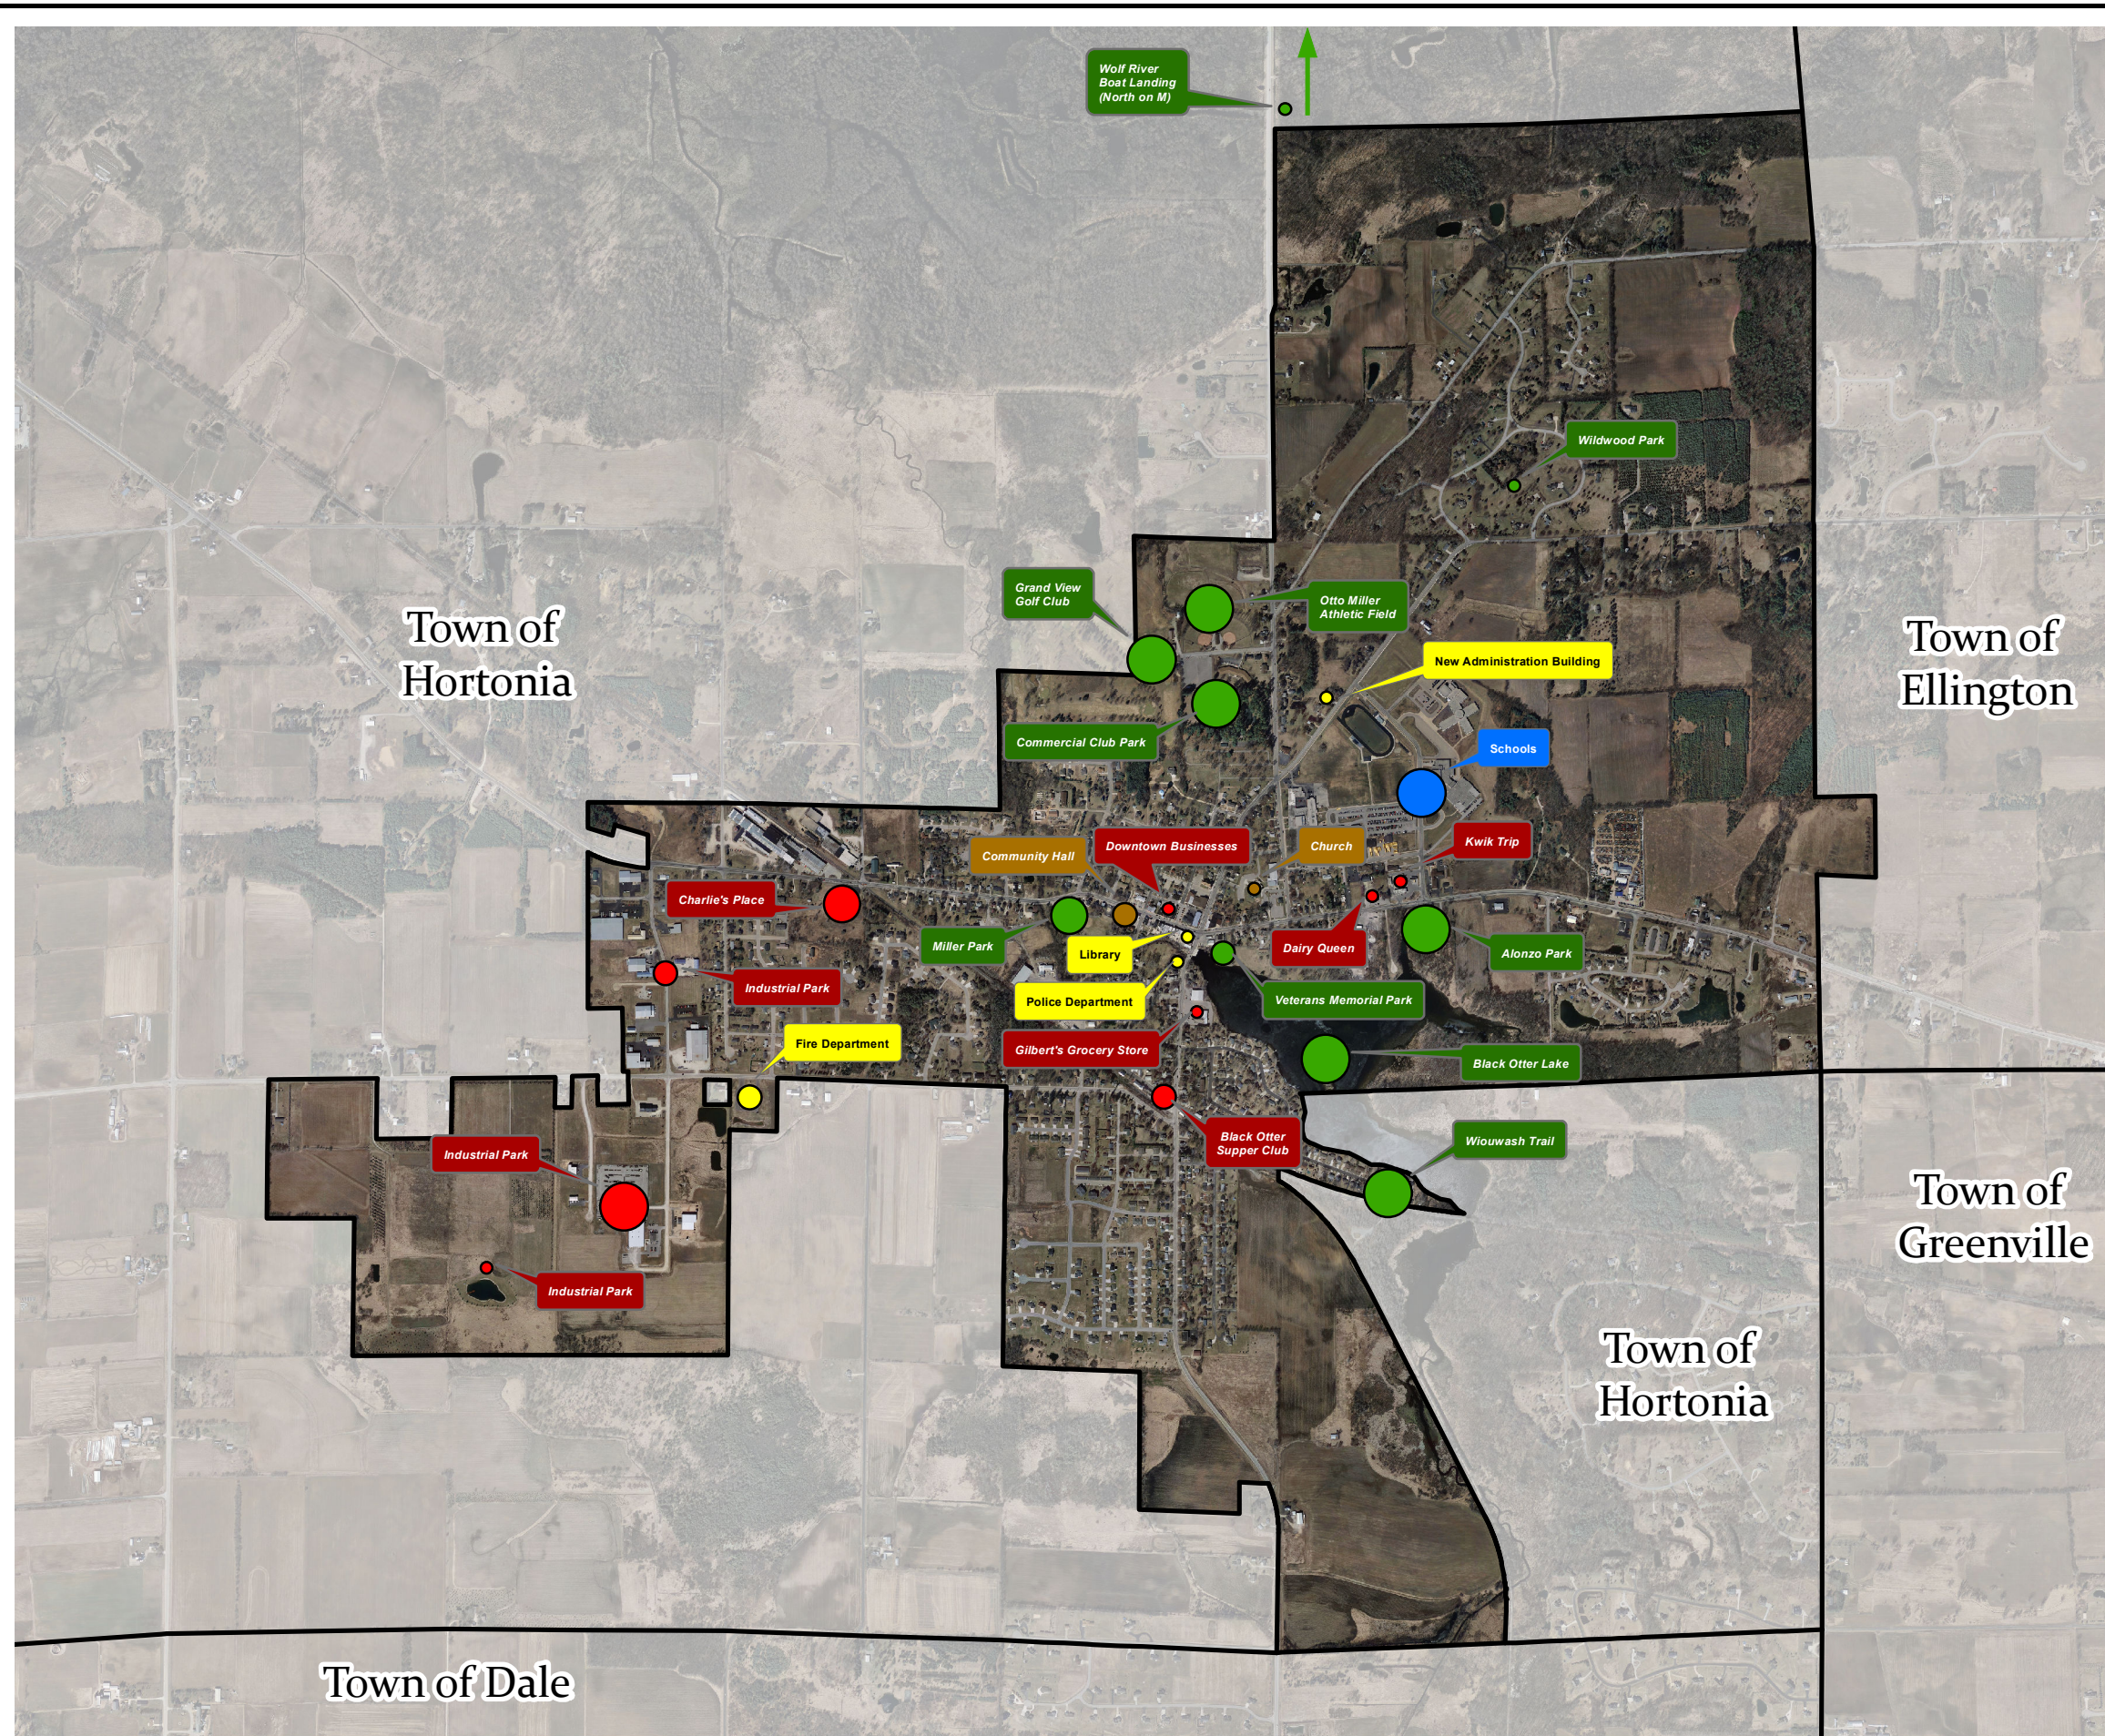

Exhibit 1

Village of Hortonville Community Assets

- | | |
|------------------------------|---------------------------------------|
| Commercial/Industrial | Historical/Cultural Resources |
| ● One Group | ● One Group |
| ● Two Groups | ● Two Groups |
| ● Three Groups | ● Three Groups |
| ● Four Groups | ● Four Groups |
| Community Facilities | Recreational/Natural Resources |
| ● One Group | ● One Group |
| ● Two Groups | ● Two Groups |
| ● Three Groups | ● Three Groups |
| ● Four Groups | ● Four Groups |
| Education | — Municipal Boundary |
| ● One Group | |
| ● Two Groups | |
| ● Three Groups | |
| ● Four Groups | |

Source:
Community Assets created by ECWRPC 2013
Digital Data provided by Outagamie County 2010

This data was created for use by the East Central Wisconsin Regional Planning Commission Geographic Information System. Any other use/application of this information is the responsibility of the user and such use/application is at their own risk. East Central Wisconsin Regional Planning Commission disclaims all liability regarding fitness of the information for any use other than for East Central Wisconsin Regional Planning Commission business.