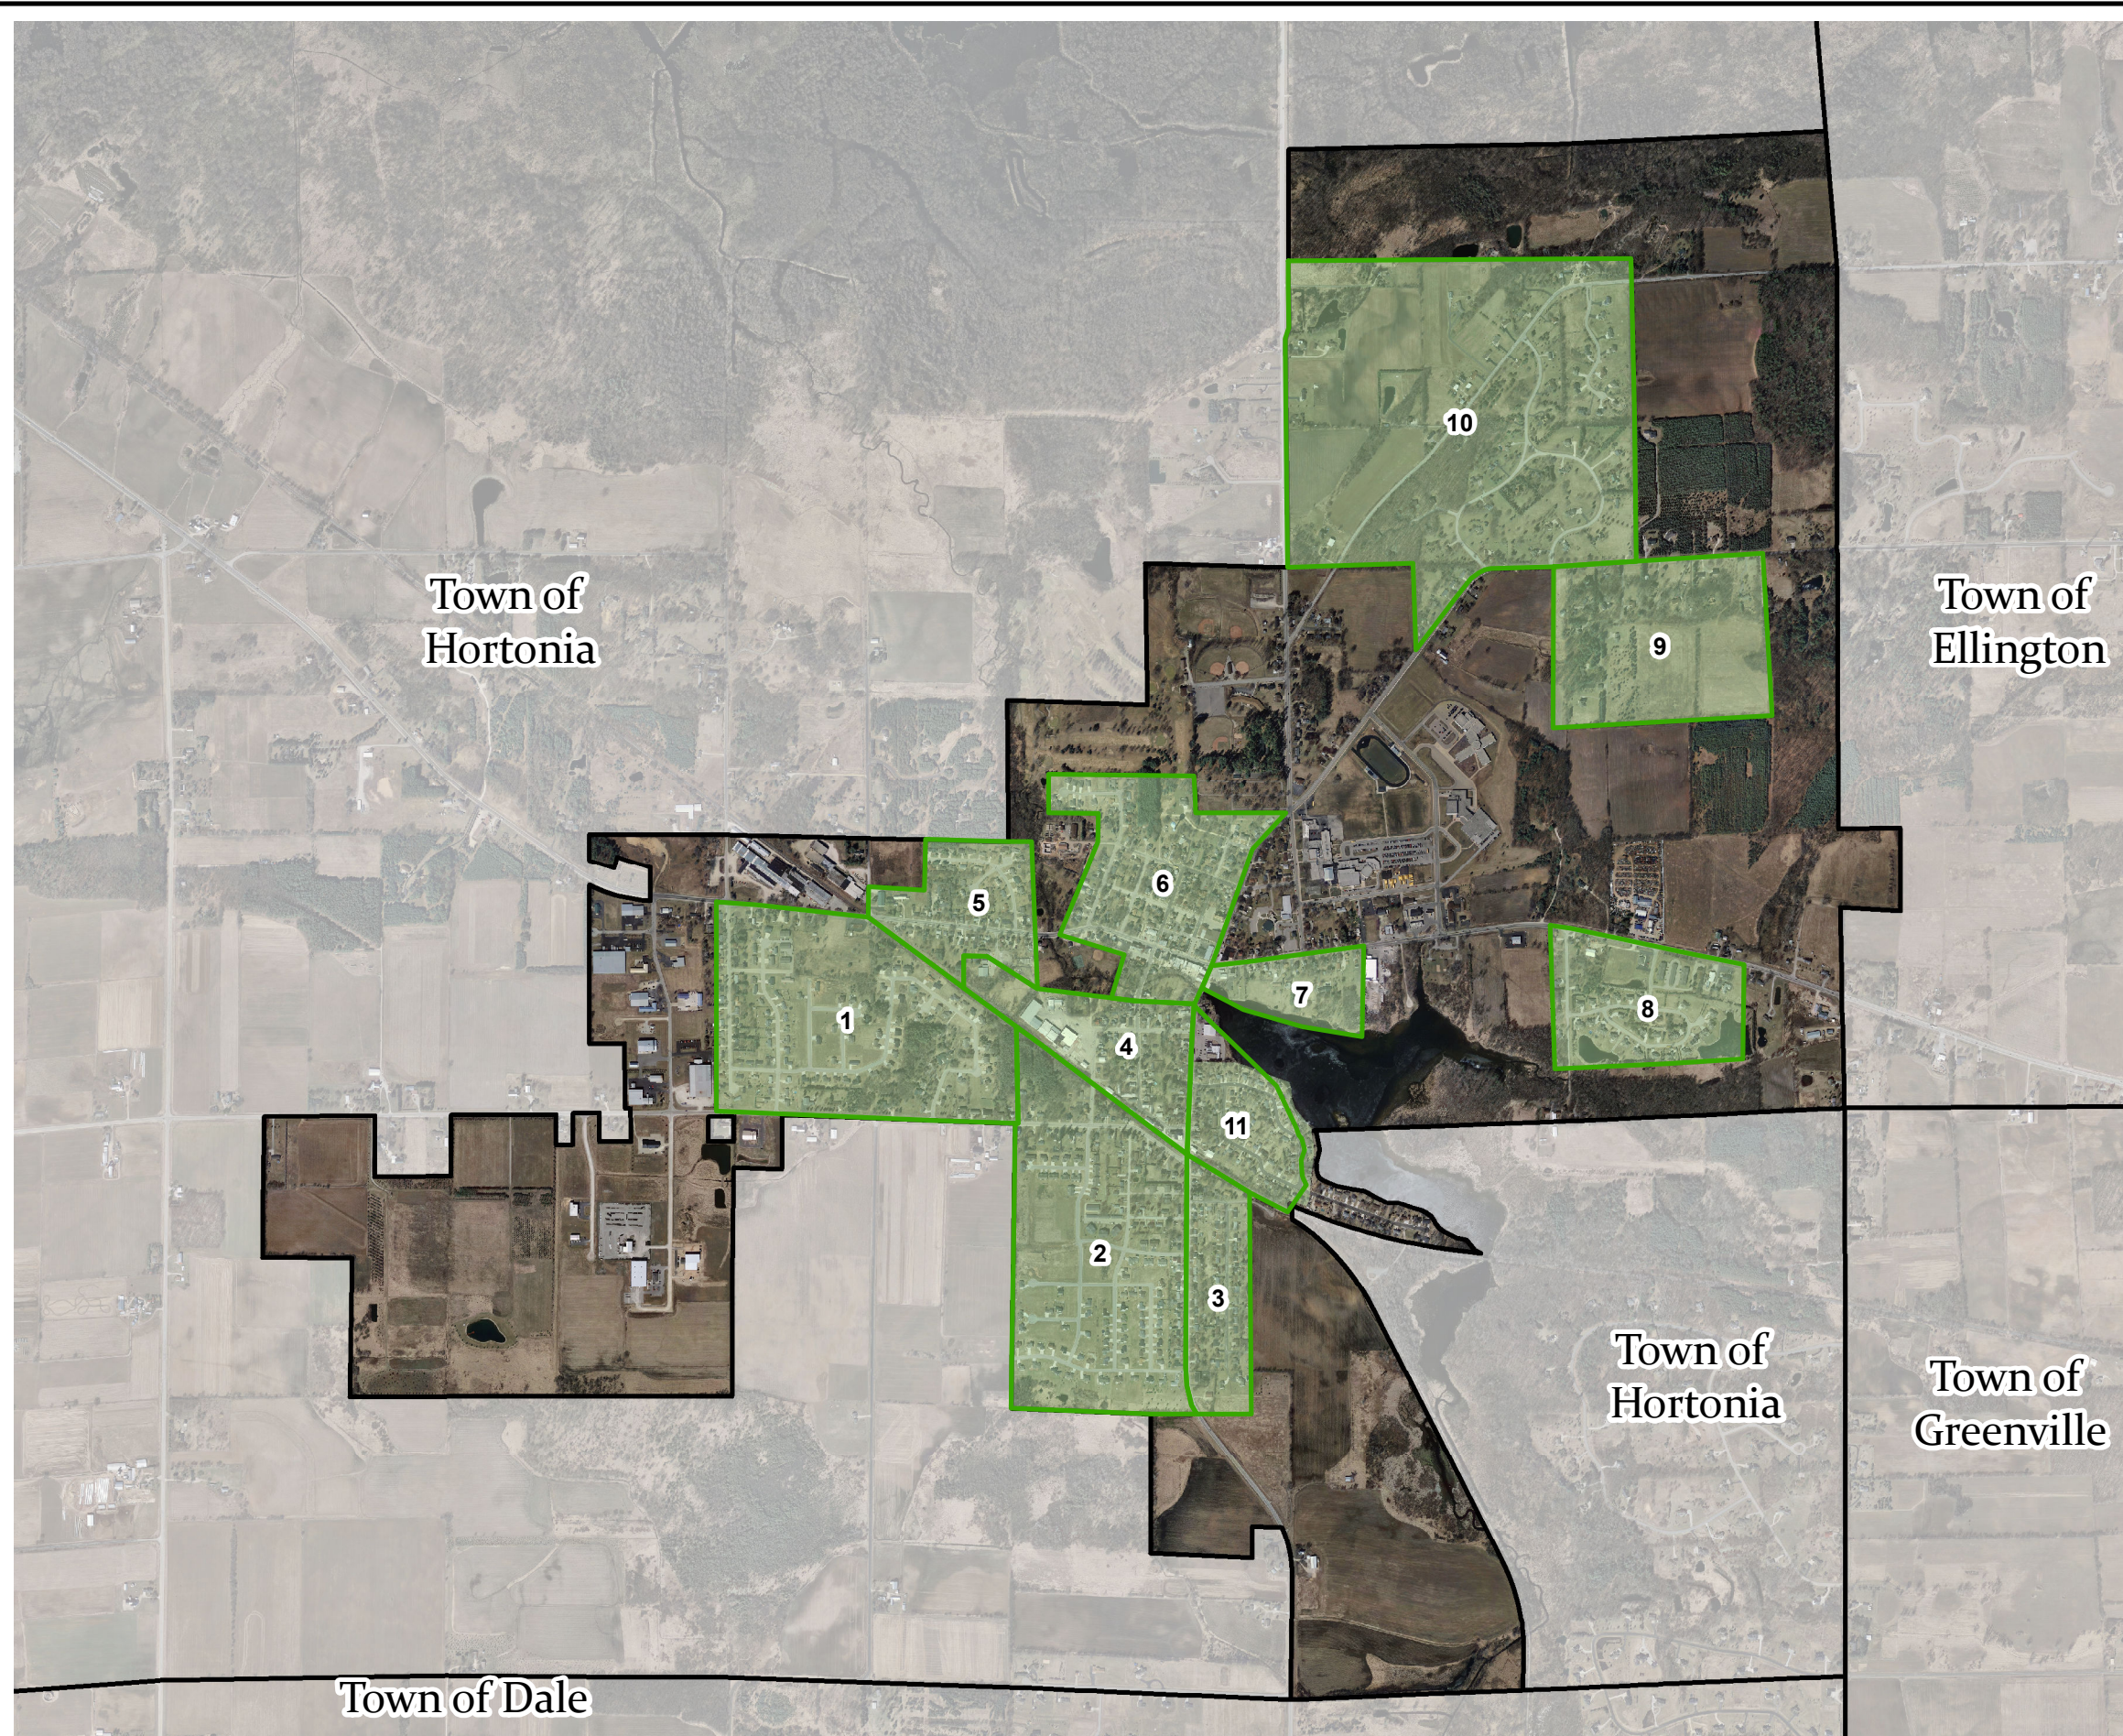

# Exhibit 2A

## Village of Hortonville

### Group 1 Neighborhoods

- Group 1 Neighborhoods
- Municipal Boundary

Source:  
 Neighborhoods Created by ECWRPC 2013  
 Digital Data provided by Outagamie County 2010

This data was created for use by the East Central Wisconsin Regional Planning Commission Geographic Information System. Any other use/application of this information is the responsibility of the user and such use/application is at their own risk. East Central Wisconsin Regional Planning Commission disclaims all liability regarding fitness of the information for any use other than for East Central Wisconsin Regional Planning Commission business.