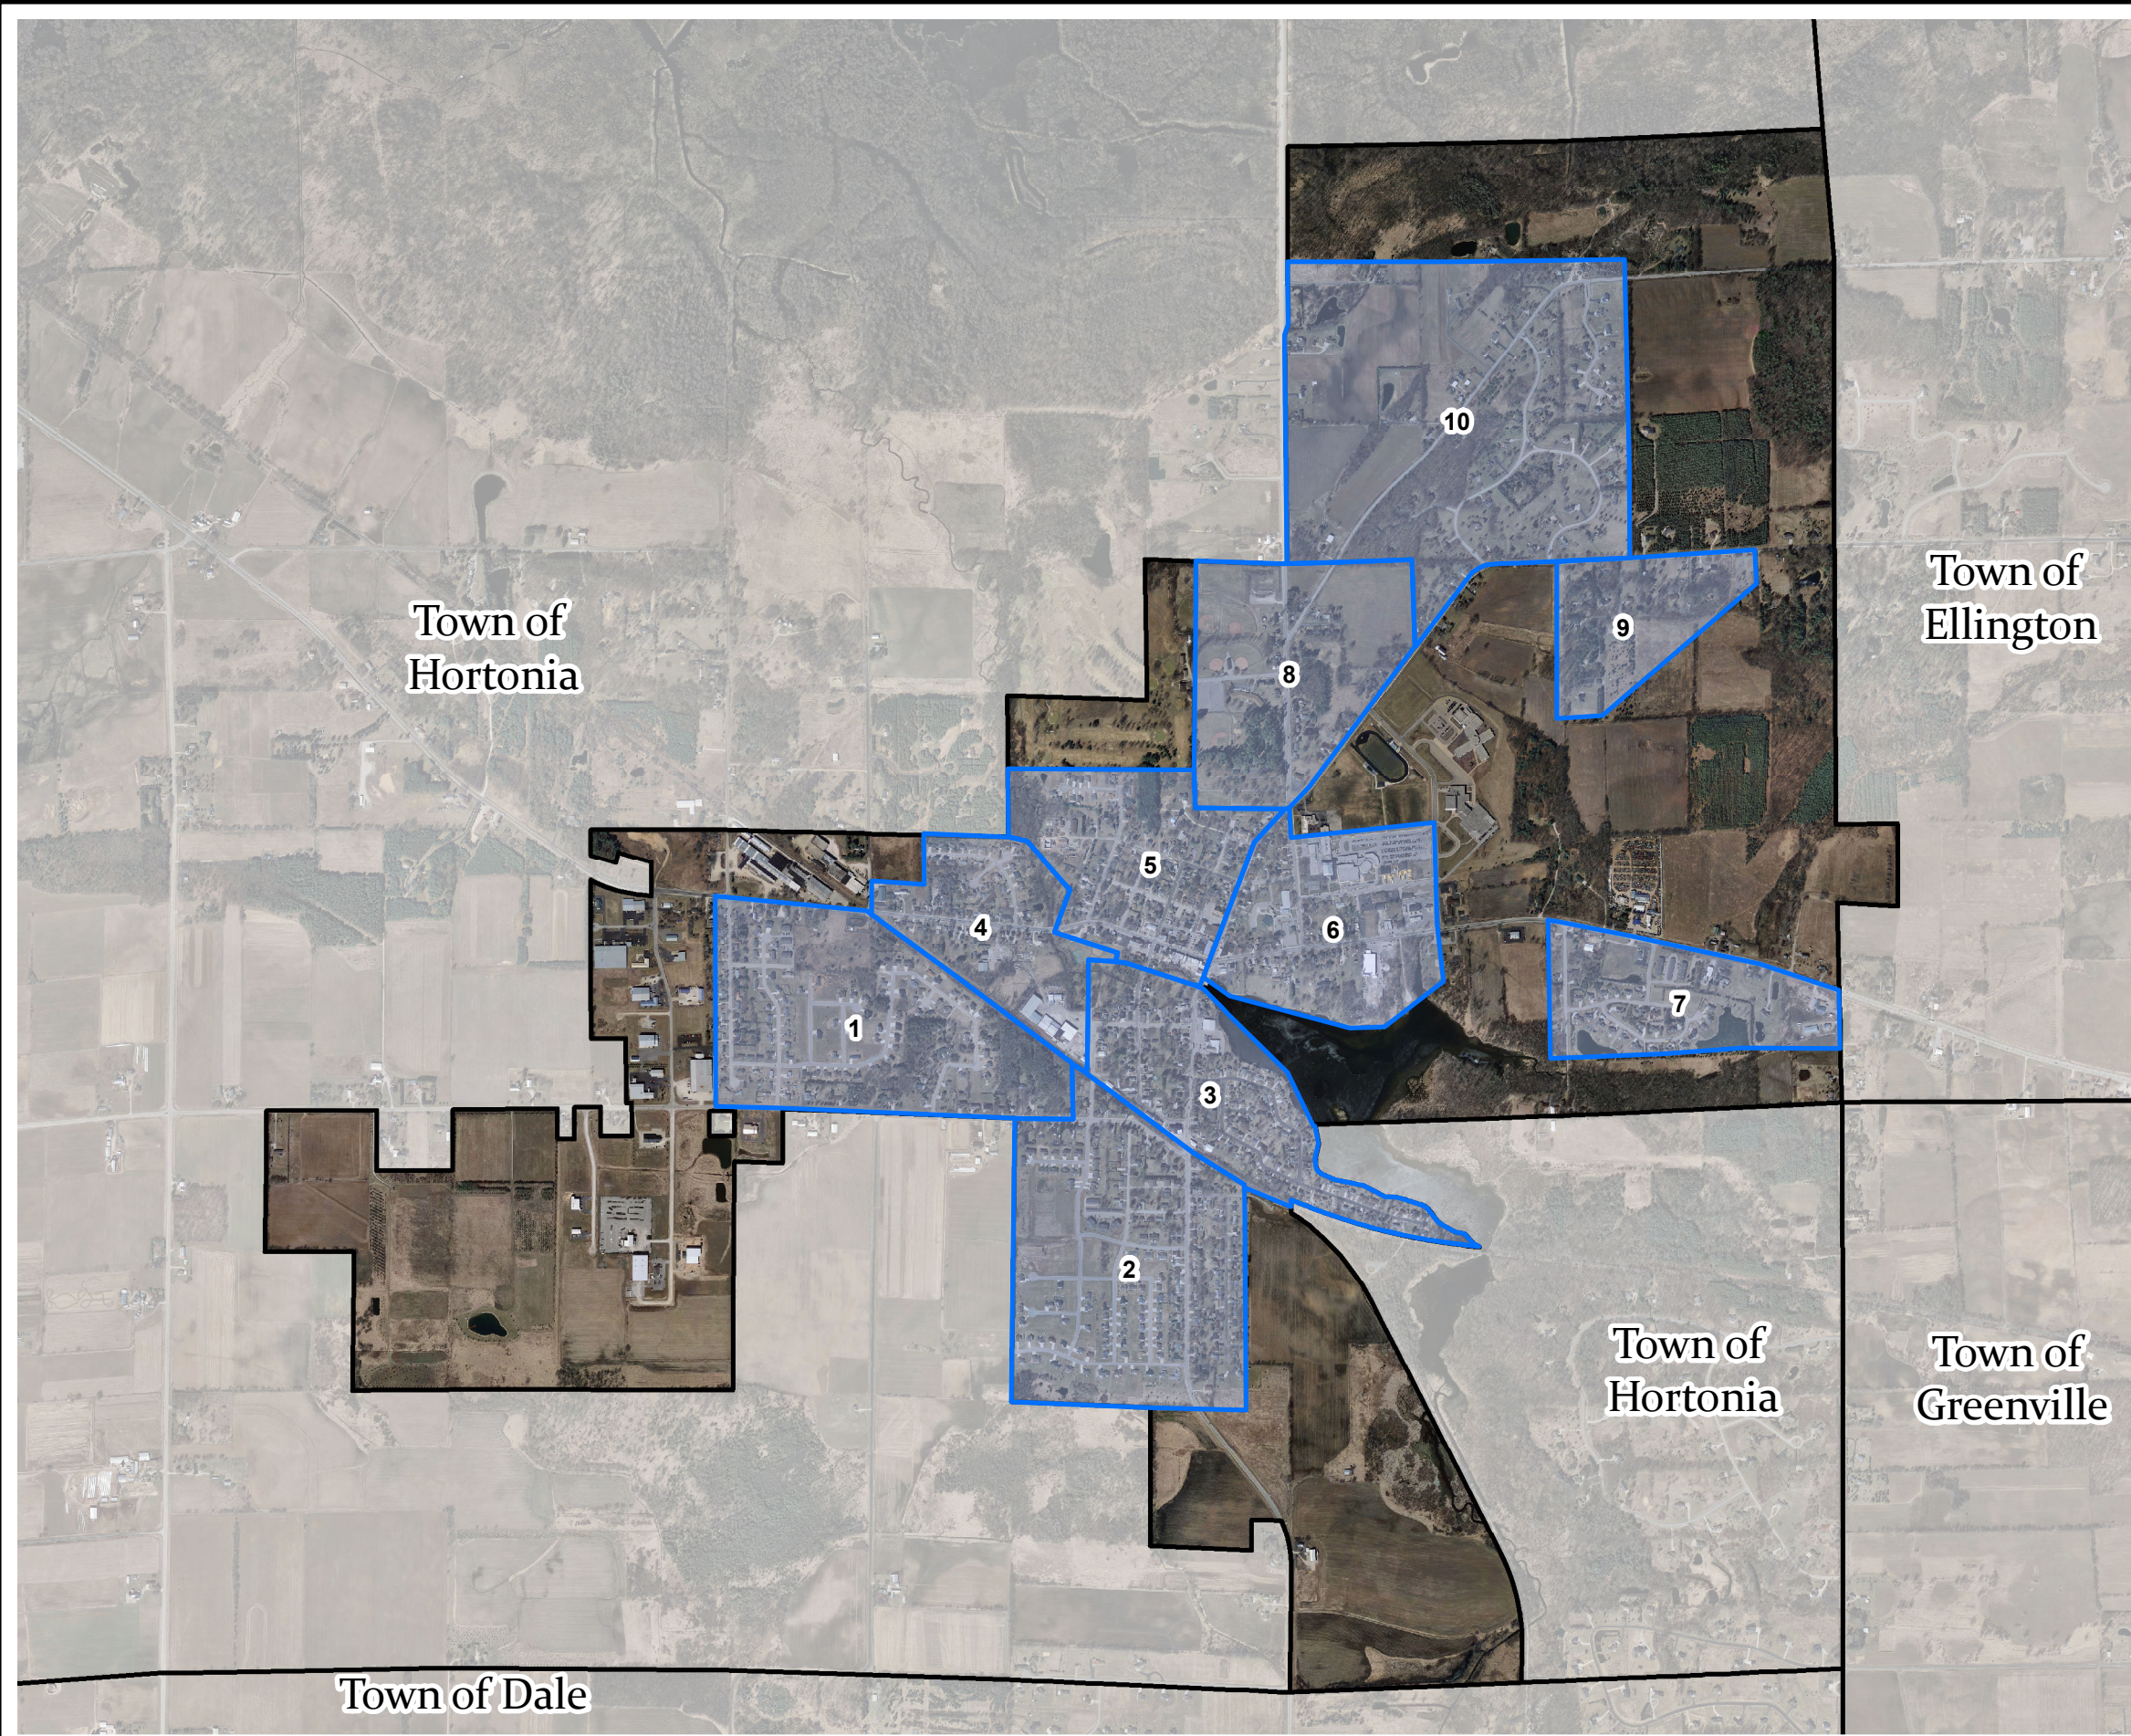

Exhibit 2B

Village of Hortonville

Group 2 Neighborhoods

- Municipal Boundary
- Group 2 Neighborhoods

Source:
 Neighborhoods created by ECWRPC 2013
 Digital Data provided by Outagamie County 2010

This data was created for use by the East Central Wisconsin Regional Planning Commission Geographic Information System. Any other use/application of this information is the responsibility of the user and such use/application is at their own risk. East Central Wisconsin Regional Planning Commission disclaims all liability regarding fitness of the information for any use other than for East Central Wisconsin Regional Planning Commission business.