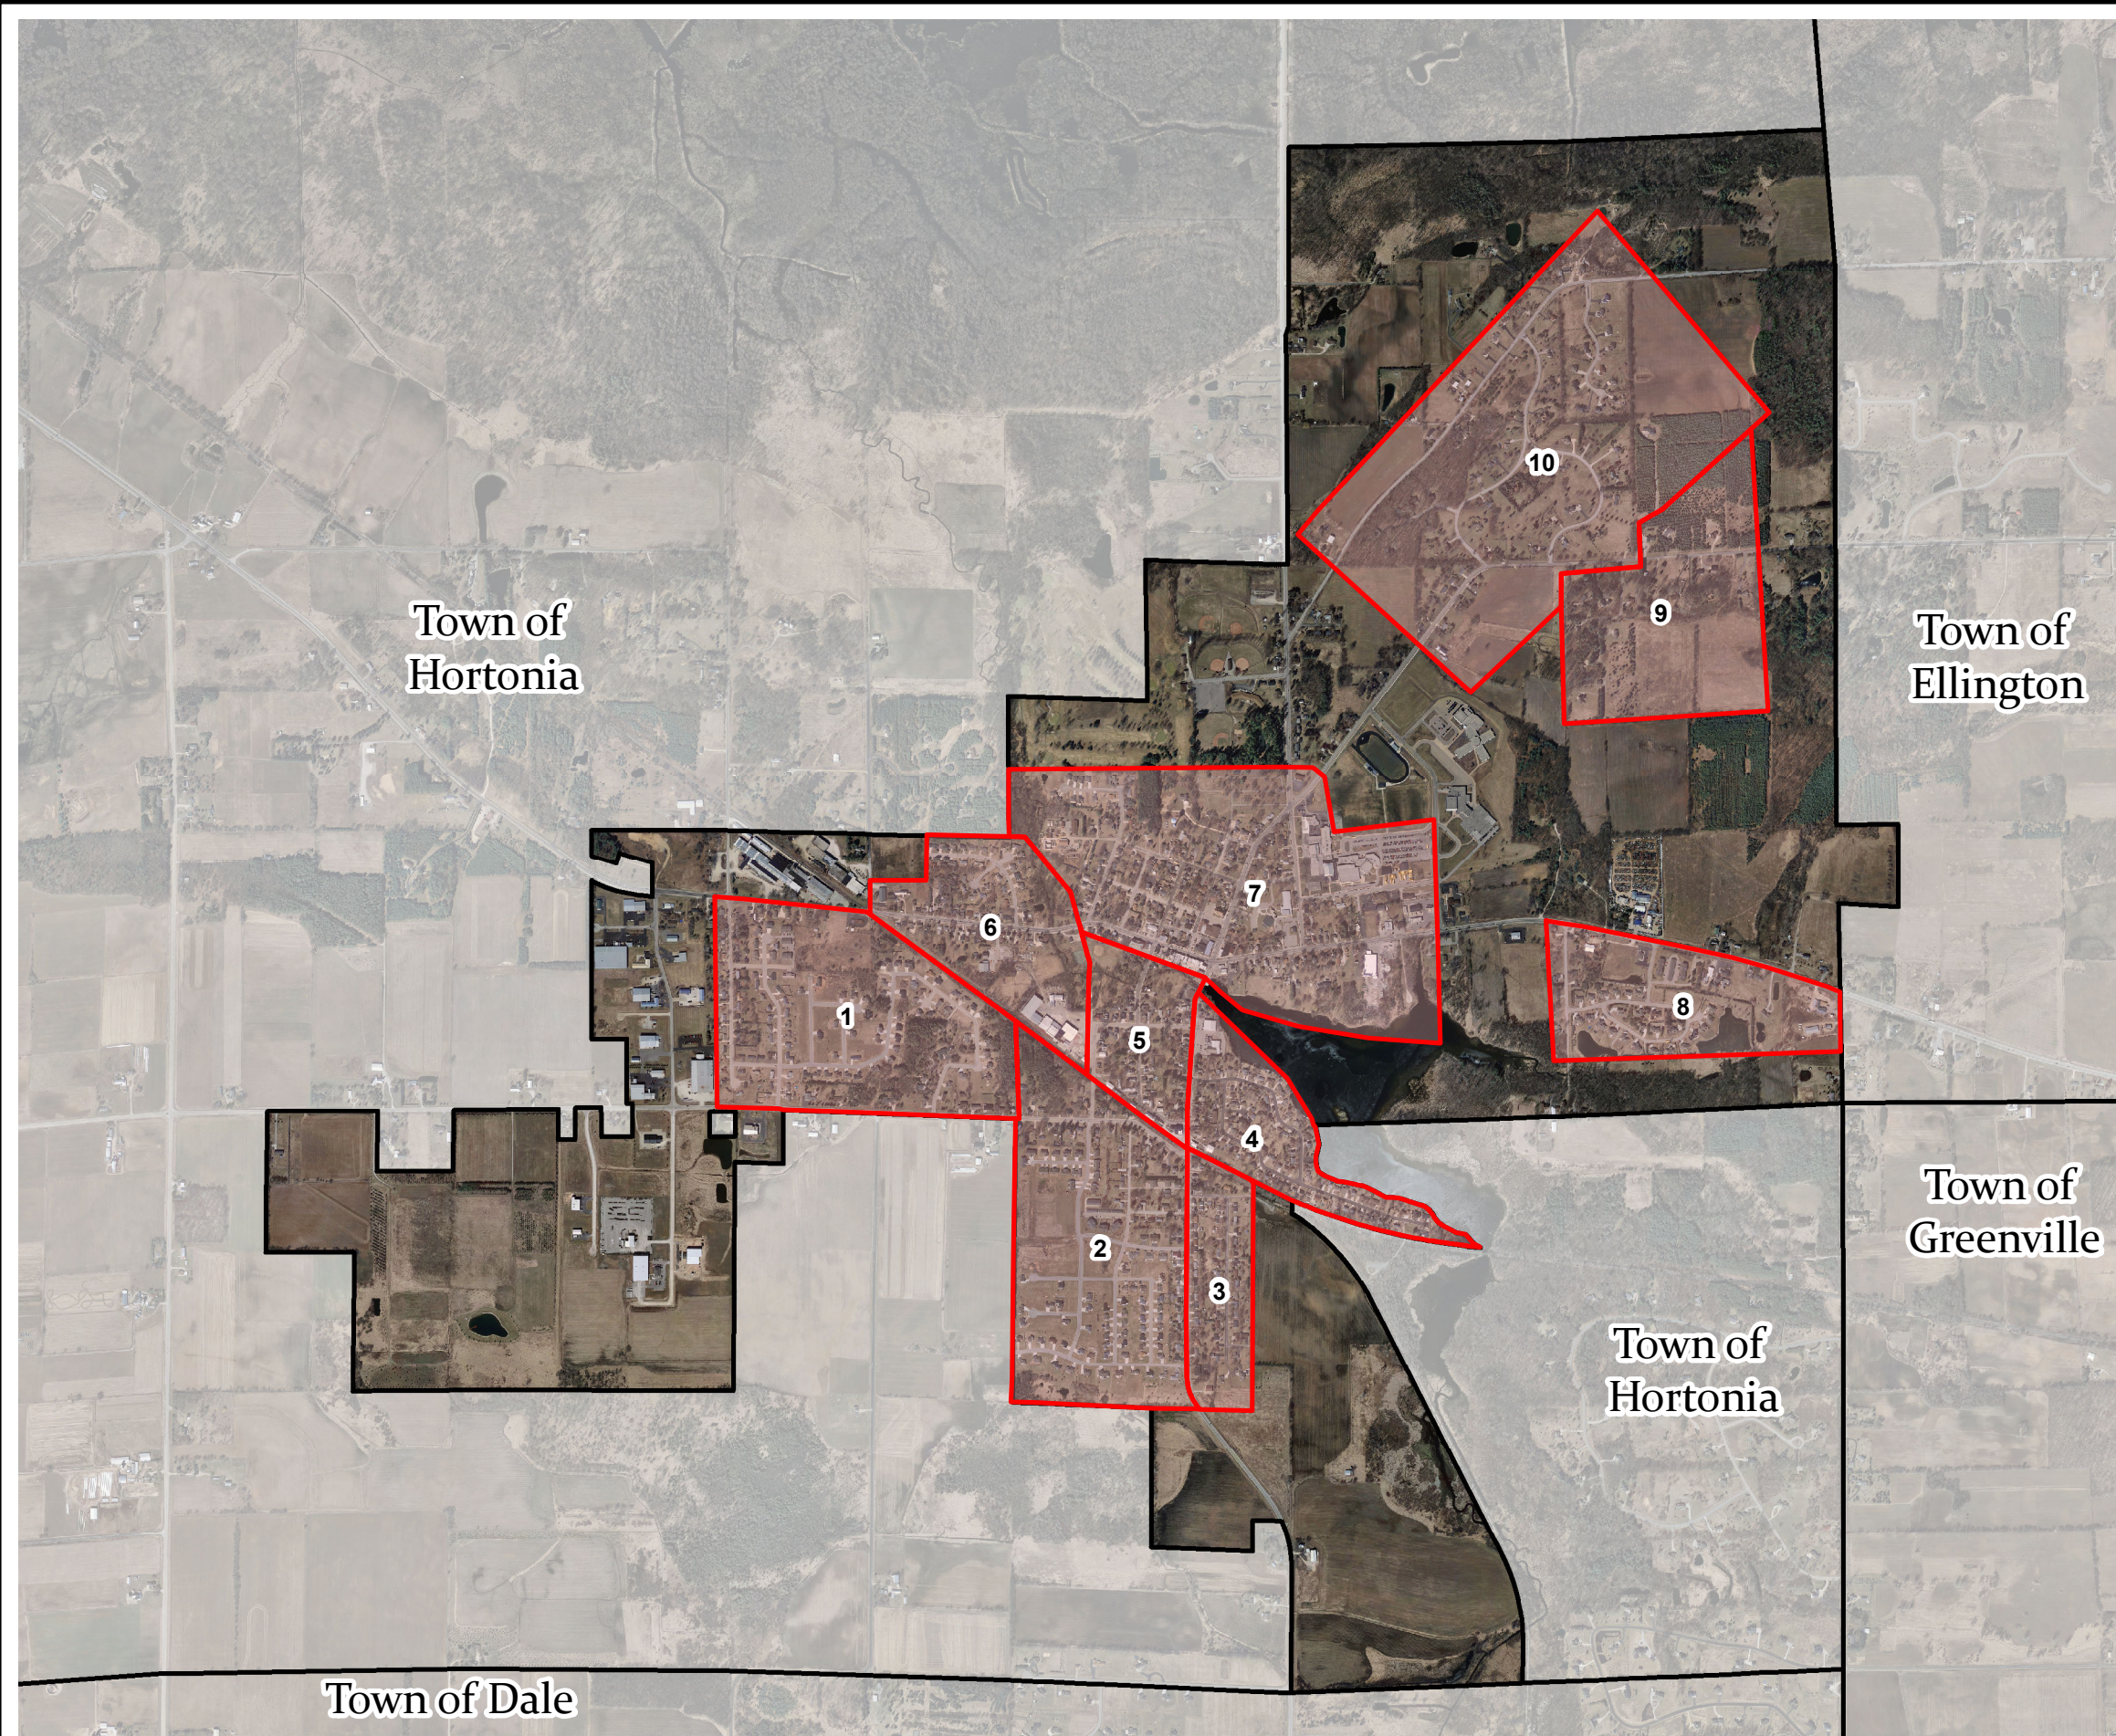

Exhibit 2C

Village of Hortonville

Group 3 Neighborhoods

— Municipal Boundary
 [Red Outline] Group 3 Neighborhoods

Source:
 Neighborhoods created by ECWRPC 2013
 Digital Data provided by Outagamie County 2010

This data was created for use by the East Central Wisconsin Regional Planning Commission Geographic Information System. Any other use/application of this information is the responsibility of the user and such use/application is at their own risk. East Central Wisconsin Regional Planning Commission disclaims all liability regarding fitness of the information for any use other than for East Central Wisconsin Regional Planning Commission business.

Prepared By
 EAST CENTRAL WISCONSIN
 REGIONAL PLANNING COMMISSION-
 June 2013

East Central Wisconsin
 Regional Planning Commission
ECWRPC