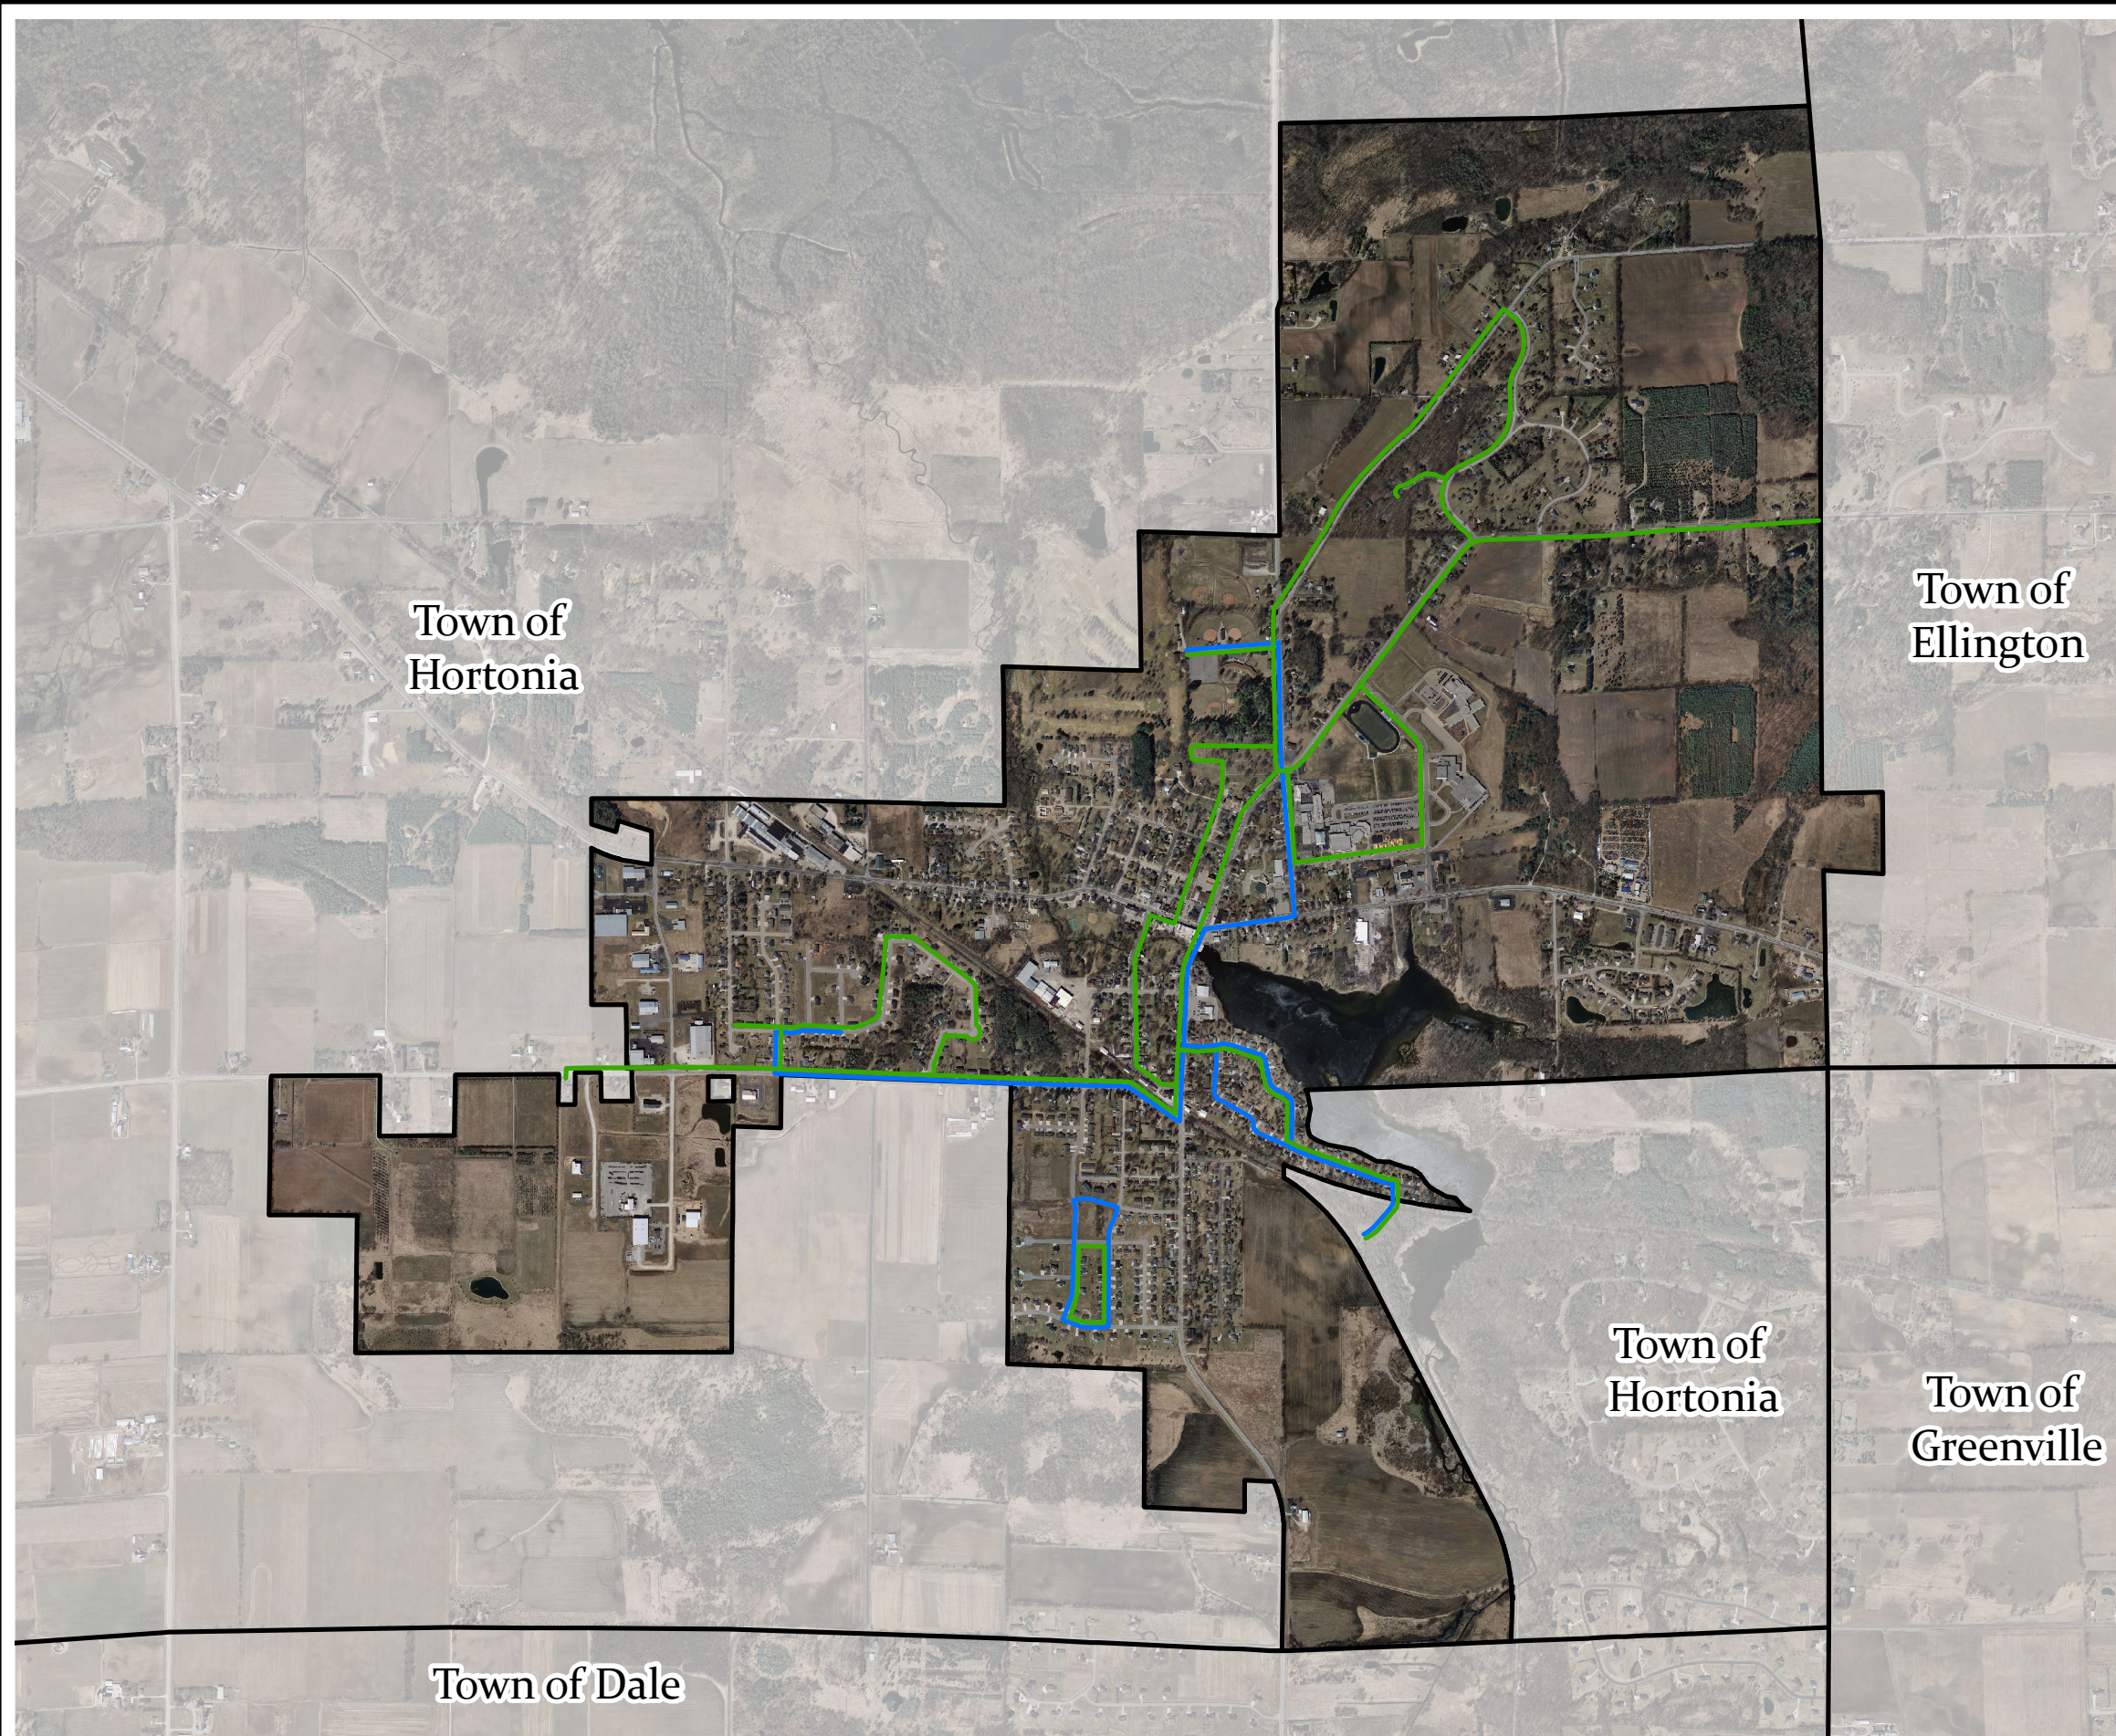

Exhibit 3

Village of Hortonville Pedestrian & Bicycling Routes

-  Pedestrian Routes
-  Bicycling Routes
-  Municipal Boundary

Source:
Walking & Biking Routes created by ECWRPC 2013
Digital Data provided by Outagamie County 2010

This data was created for use by the East Central Wisconsin Regional Planning Commission Geographic Information System. Any other use/application of this information is the responsibility of the user and such use/application is at their own risk. East Central Wisconsin Regional Planning Commission disclaims all liability regarding fitness of the information for any use other than for East Central Wisconsin Regional Planning Commission business.