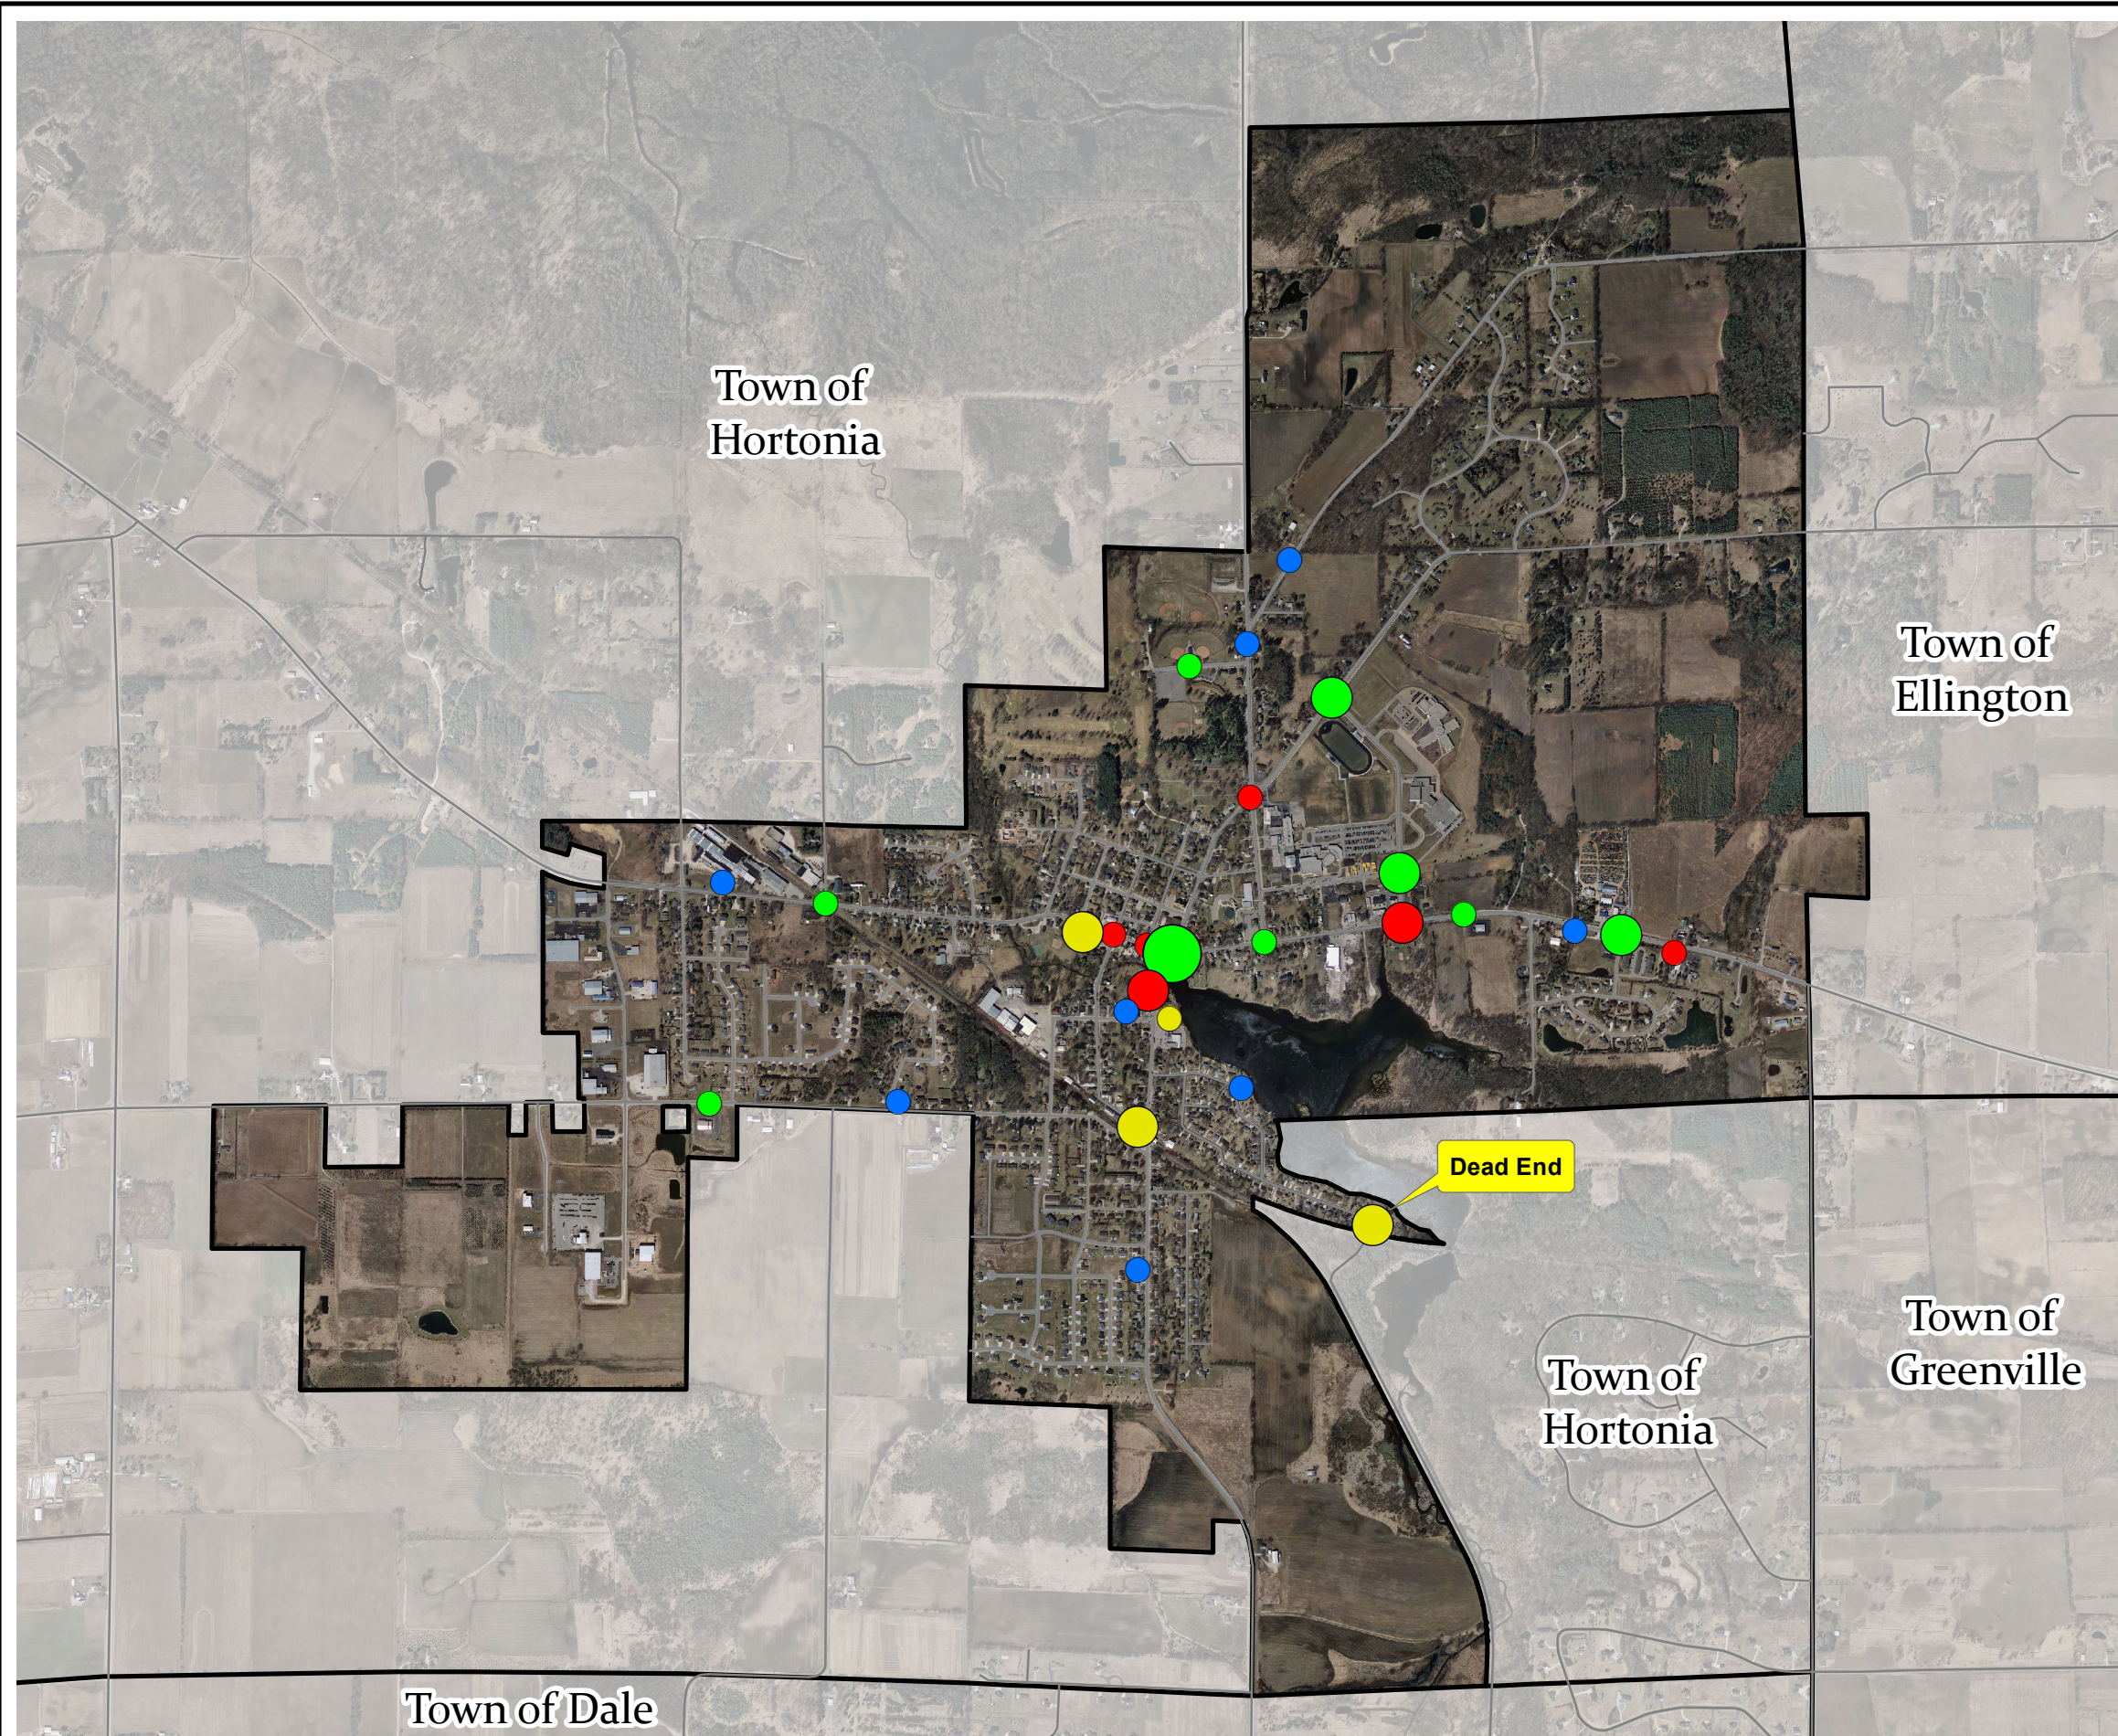

Exhibit 4 Village of Hortonville Barriers

- Congestion (1 Response)
- Congestion (2 Responses)
- Congestion (3 Responses)
- Danger (1 Response)
- Danger (2 Responses)
- Danger (3 Responses)
- Lack of Parking (1 Response)
- Lack of Parking (2 Responses)
- Lack of Parking (3 Responses)
- No Sidewalk (1 Response)
- No Sidewalk (2 Responses)
- No Sidewalk (3 Responses)
- Centerline
- Municipal Boundary

Source:
Barriers created by ECWRPC 2013
Digital Data provided by Outagamie County 2010

This data was created for use by the East Central Wisconsin Regional Planning Commission Geographic Information System. Any other use/application of this information is the responsibility of the user and such use/application is at their own risk. East Central Wisconsin Regional Planning Commission disclaims all liability regarding fitness of the information for any use other than for East Central Wisconsin Regional Planning Commission business.