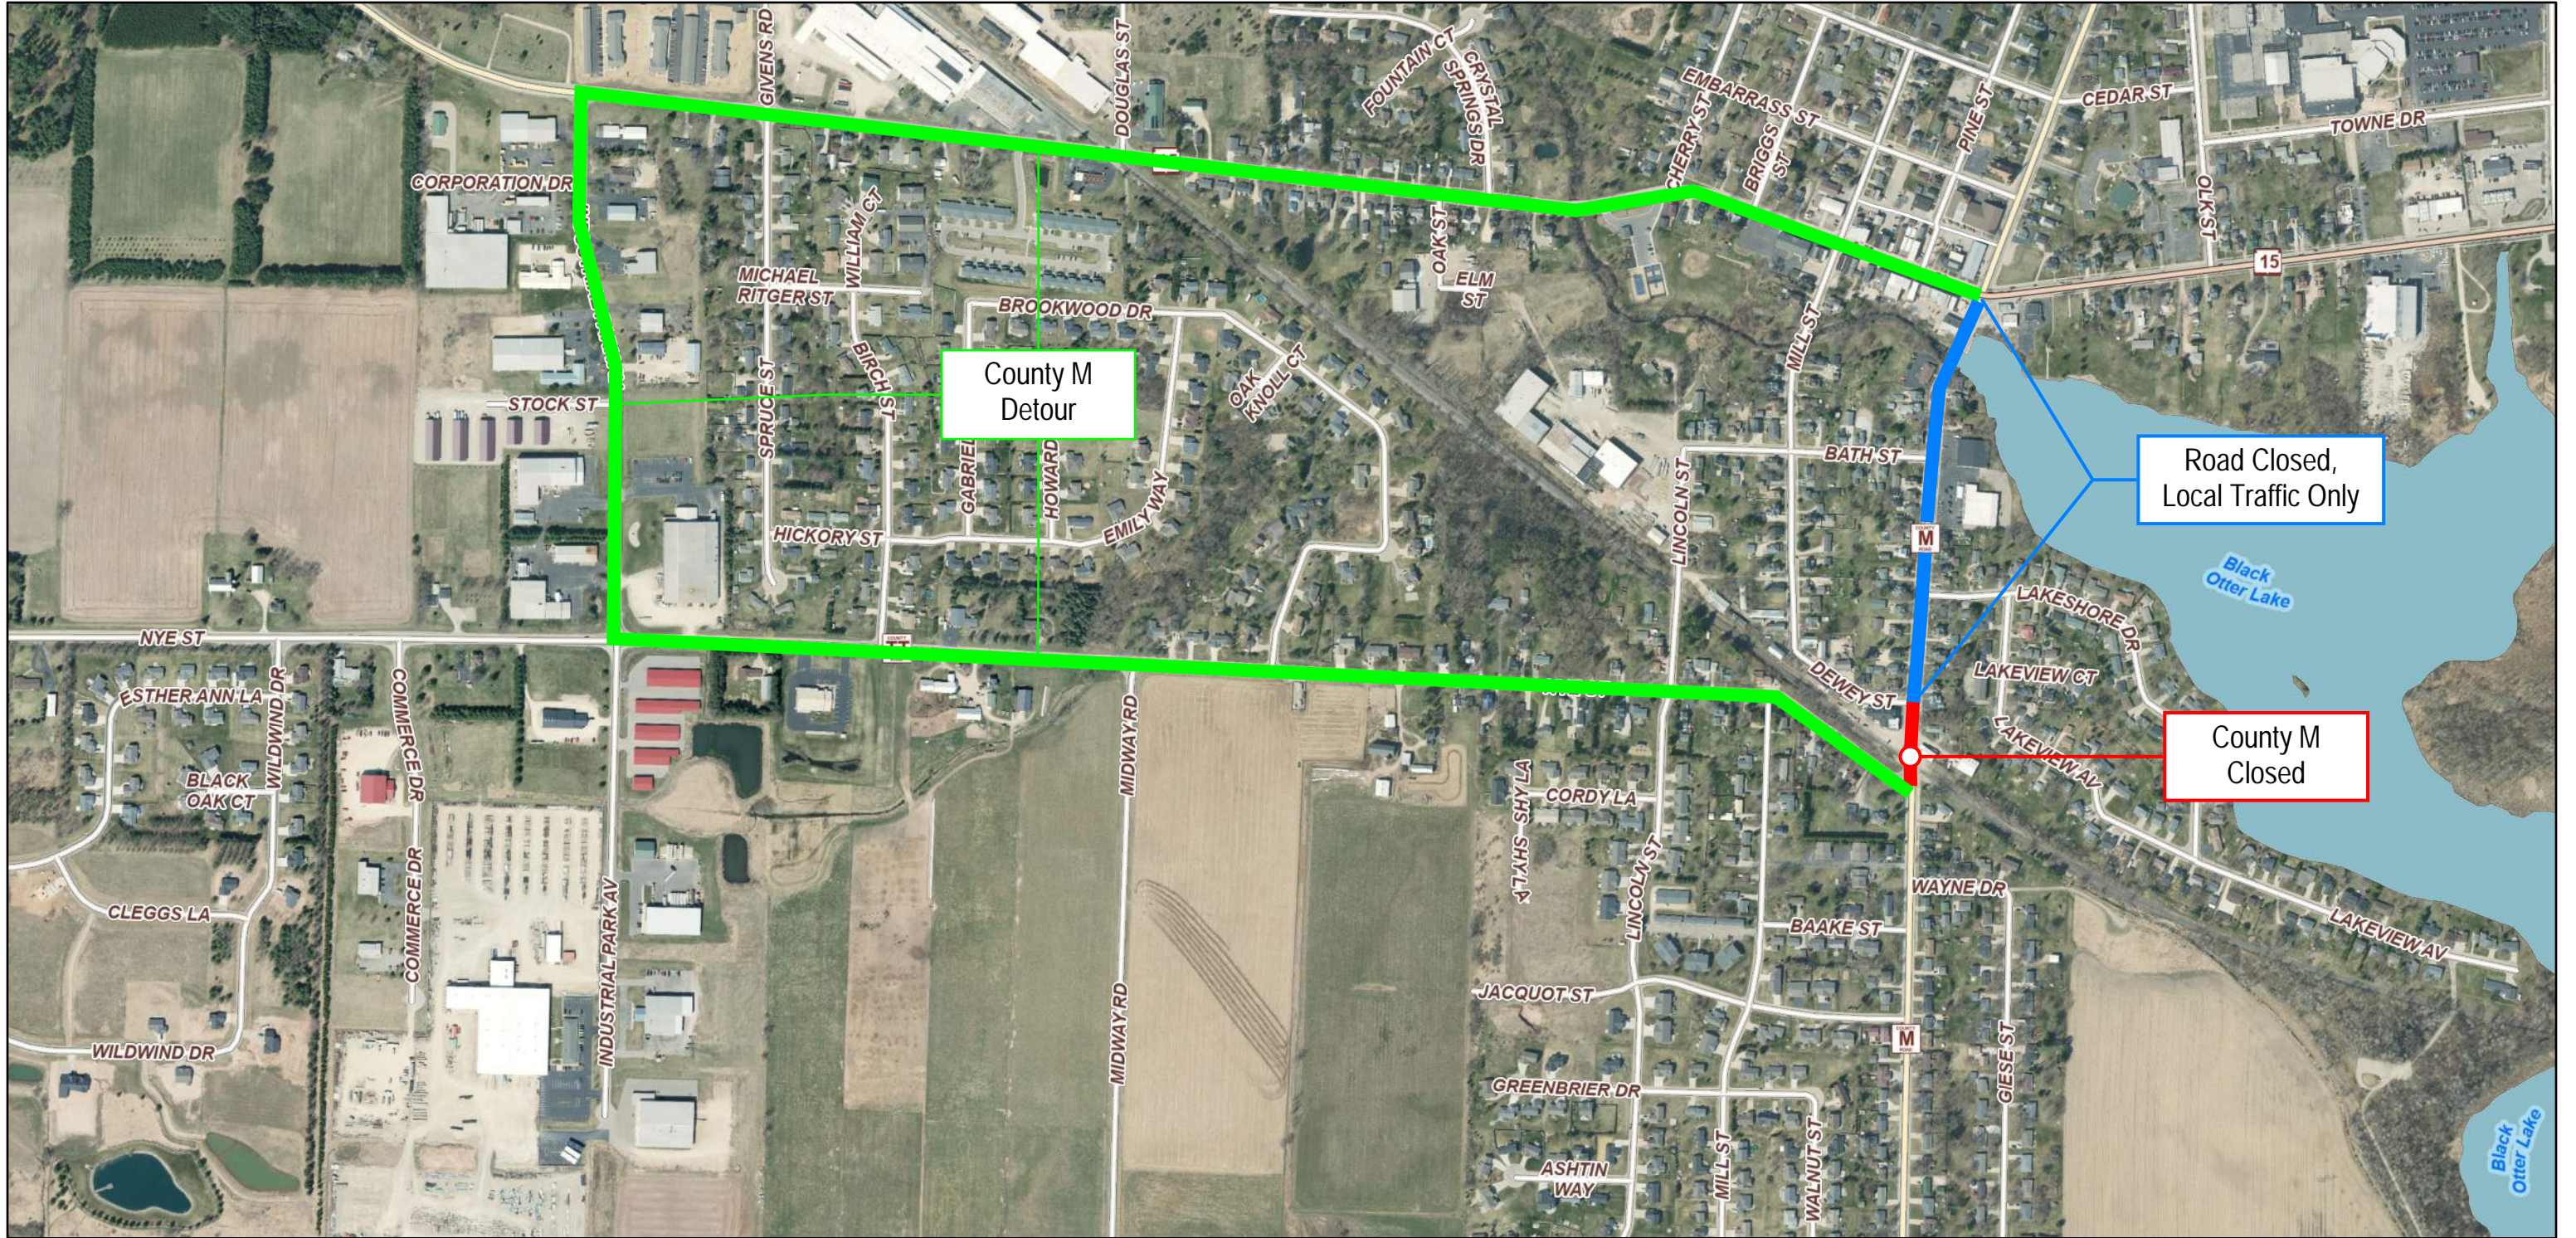

CTH M Closure

6/13/2024, 9:29:14 AM

Outagamie Water

Black Otter Lake

Streets

ALY

LOCAL

CTH

STH

Highway Labels