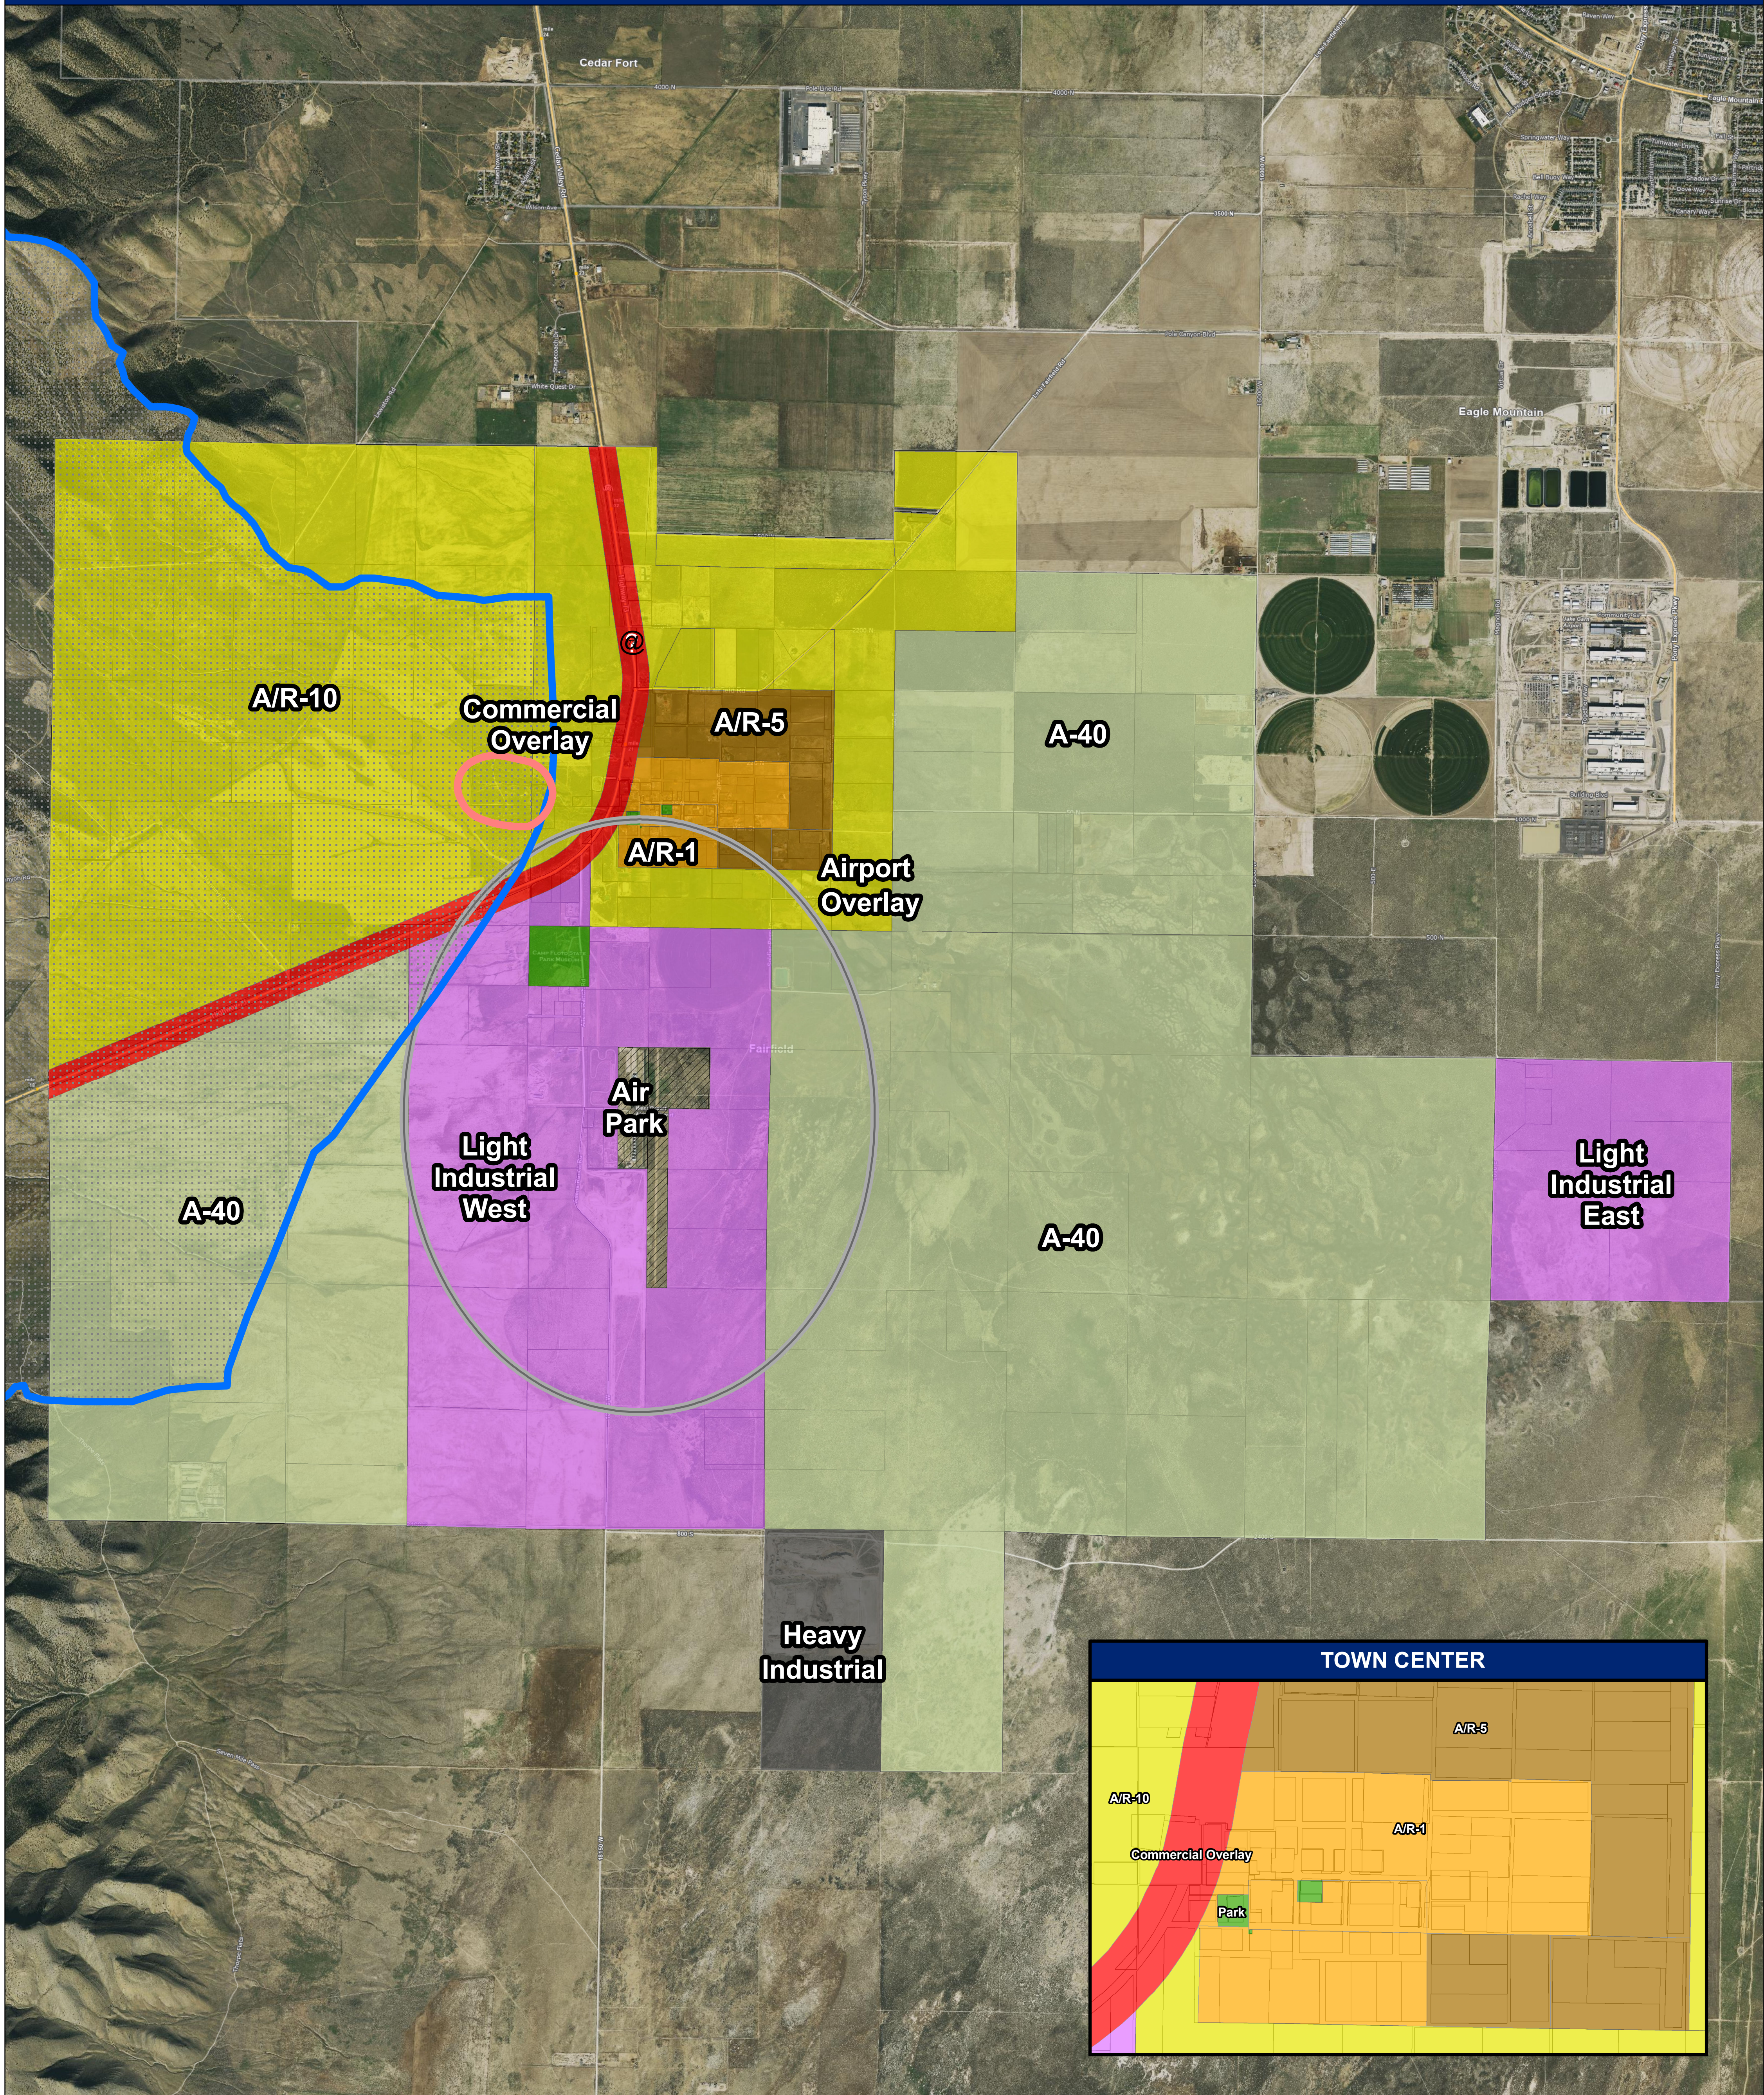

# Fairfield Town Zoning Map

## Land Use

- |                    |         |        |                  |                          |
|--------------------|---------|--------|------------------|--------------------------|
| Commercial Overlay | Park    | A/R-5  | Air Park         | Spring Protection Zone** |
| Heavy Industrial   | A/R-1/2 | A/R-10 | Airport Overlay* | Fairfield Spring         |
| Light Industrial   | A/R-1   | A/R-40 |                  |                          |

\* See Zone Standards, Chapter 6

\*\*See Fairfield Spring Protection Plan