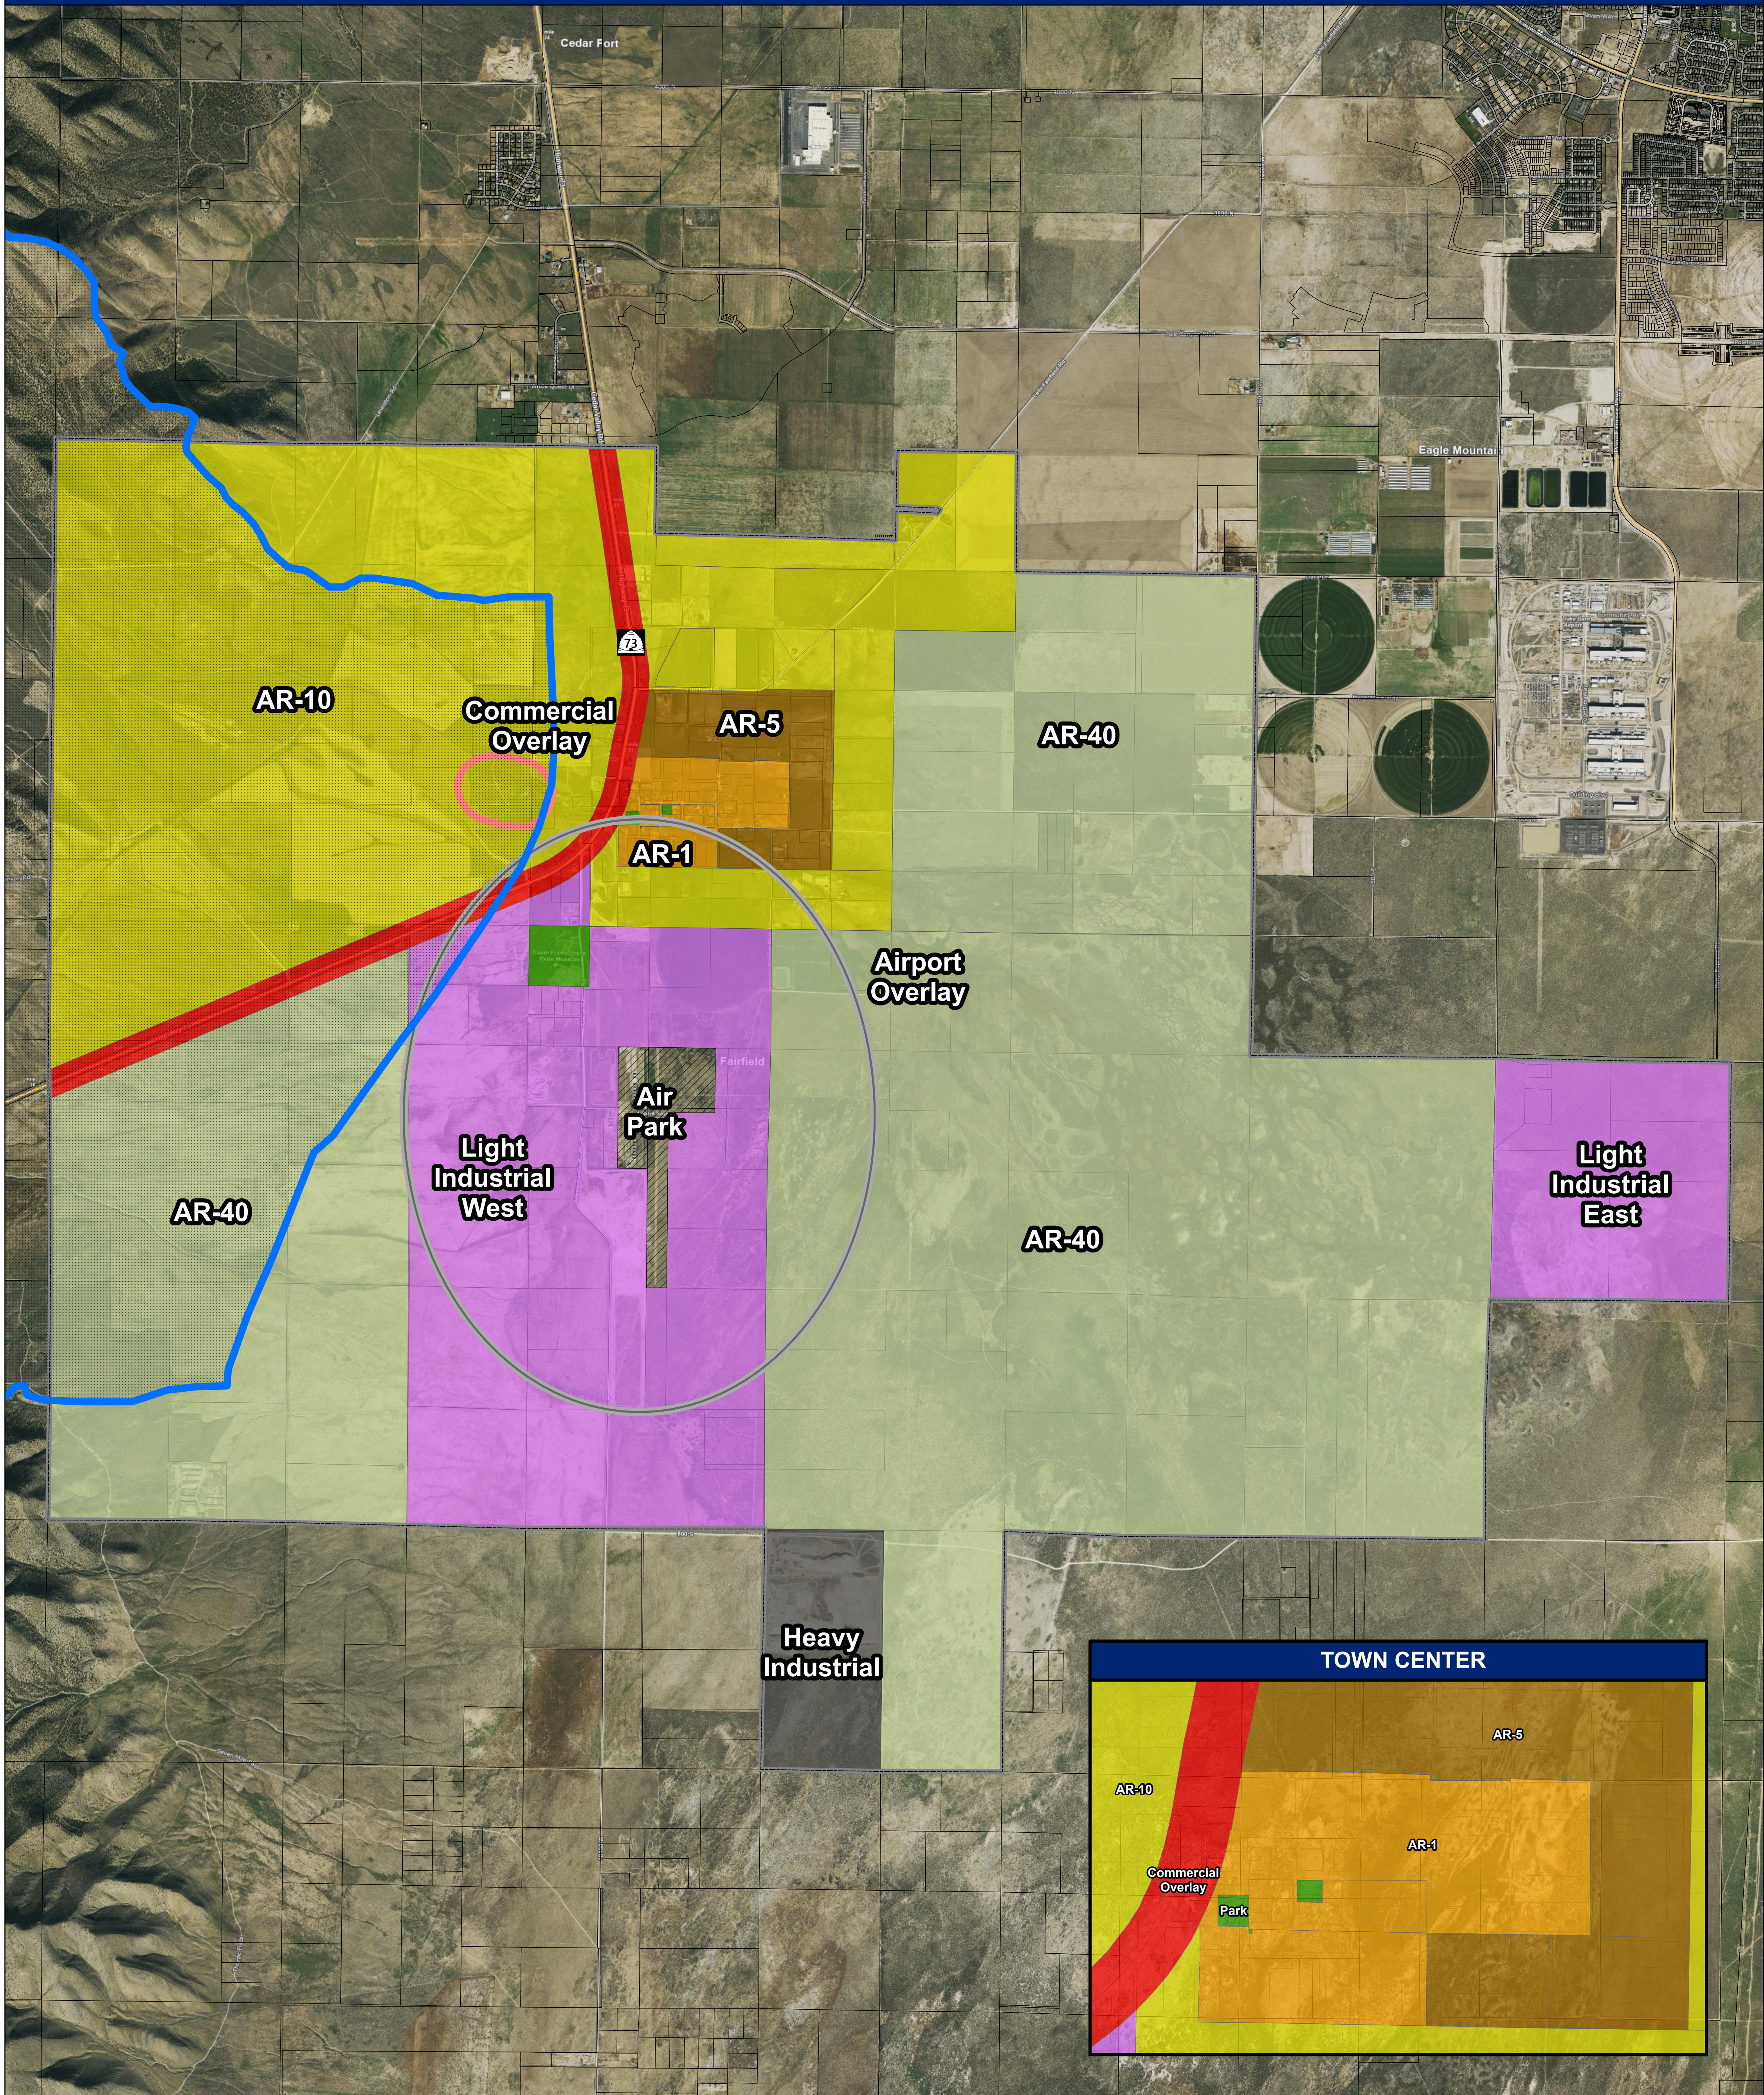

# Fairfield Town Zoning Map

## Land Use

- |                    |          |   |
|--------------------|----------|---|
| Commercial Overlay | AR-1     | Airport Overlay*                        |
| Heavy Industrial   | AR-5     | Fairfield Spring                        |
| Light Industrial   | AR-10    | Spring Protection Zone**                |
| Park               | AR-40    | * See Zone Standards, Chapter 6         |
| AR-1/2             | Air Park | ** See Fairfield Spring Protection Plan |