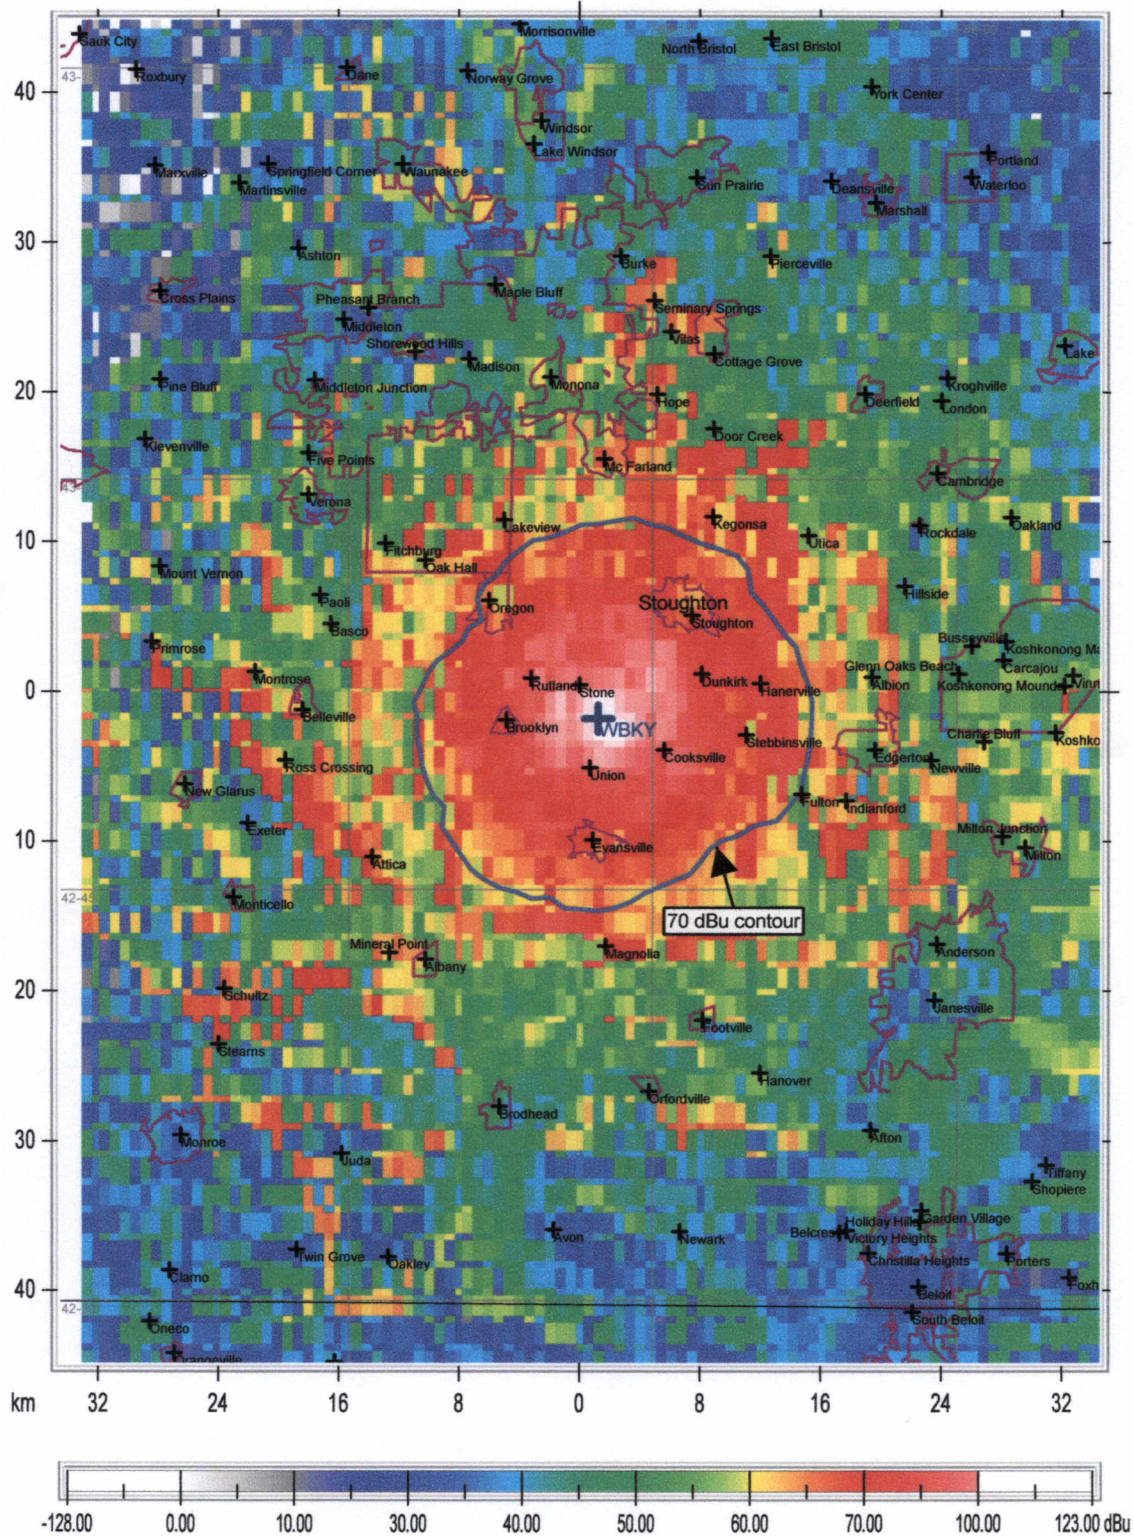

State Borders    City Borders    Lat/Lon Grid

Map Scale: 1:497358    1 cm = 4.97 km    V/H Size: 91.14 x 70.17 km

State Borders City Borders Lat/Lon Grid

State Borders    City Borders    Lat/Lon Grid

Map Scale: 1:488928    1 cm = 4.89 km    V/H Size: 89.59 x 68.98 km

State Borders    City Borders    Lat/Lon Grid

Map Scale: 1:488928    1 cm = 4.89 km    V/H Size: 89.59 x 68.98 km