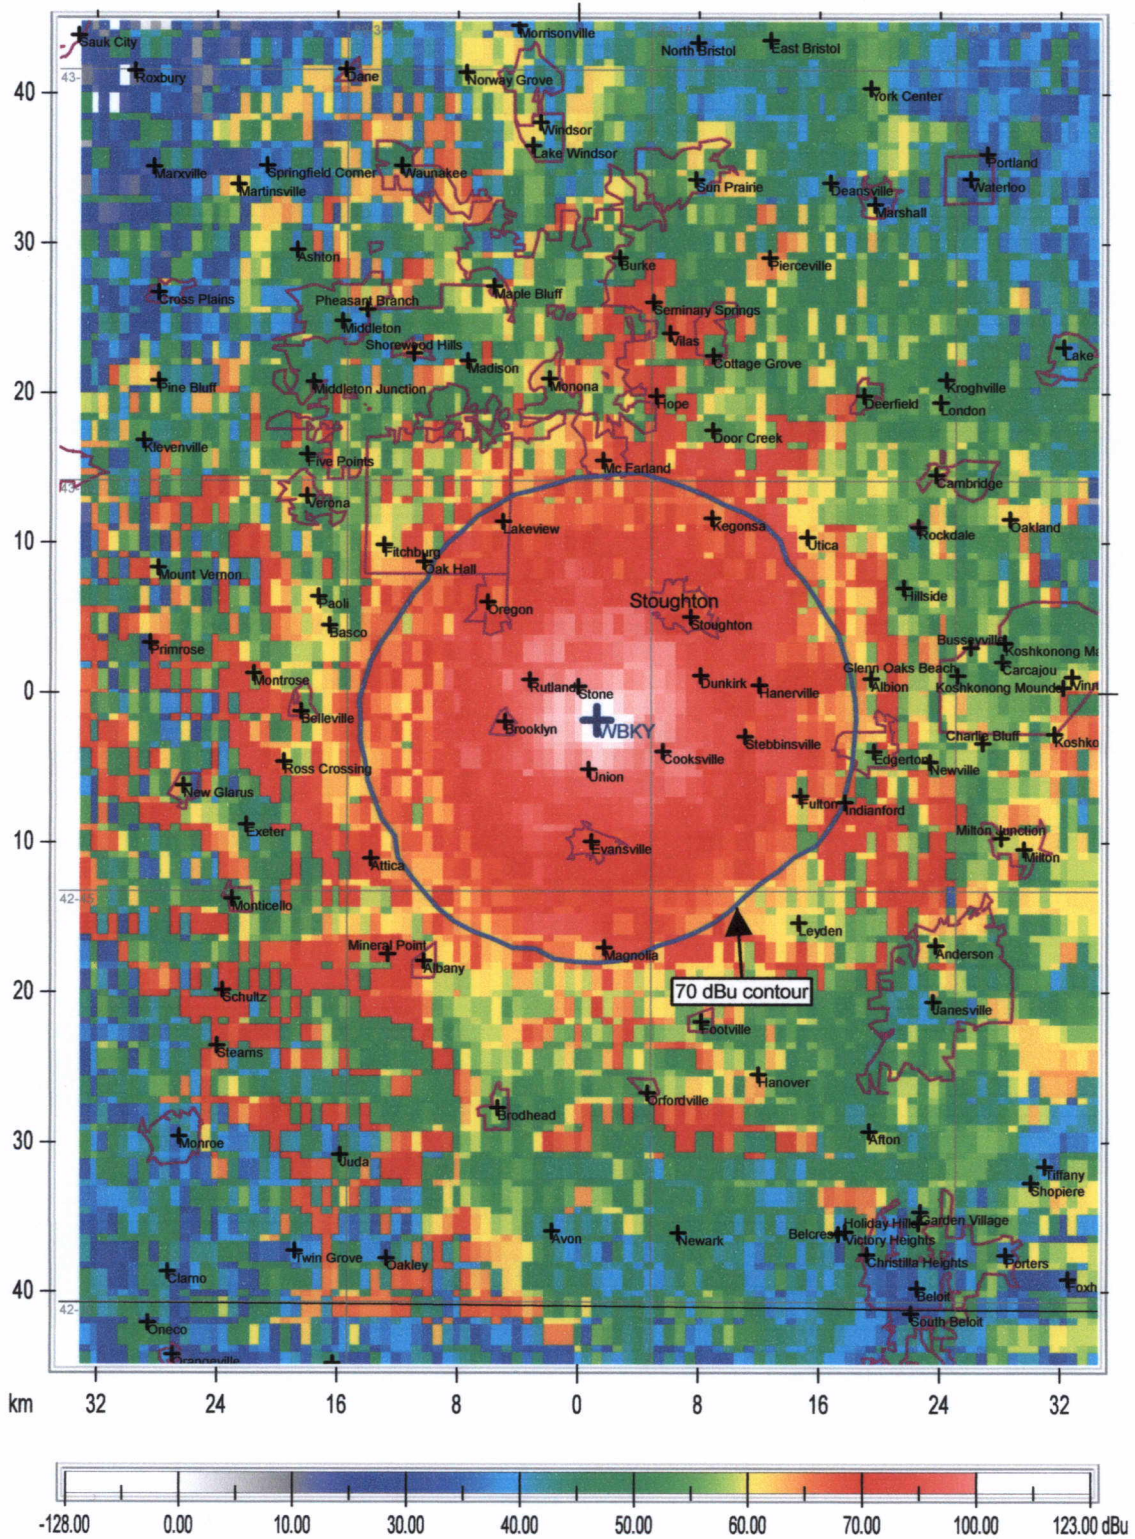

State Borders    City Borders    Lat/Lon Grid

Map Scale: 1:497358    1 cm = 4.97 km    V/H Size: 91.14 x 70.17 km

State Borders City Borders Lat/Lon Grid

State Borders    City Borders    Lat/Lon Grid

Map Scale: 1:488928    1 cm = 4.89 km    V/H Size: 89.59 x 68.98 km

State Borders    City Borders    Lat/Lon Grid

Map Scale: 1:488928    1 cm = 4.89 km    V/H Size: 89.59 x 68.98 km