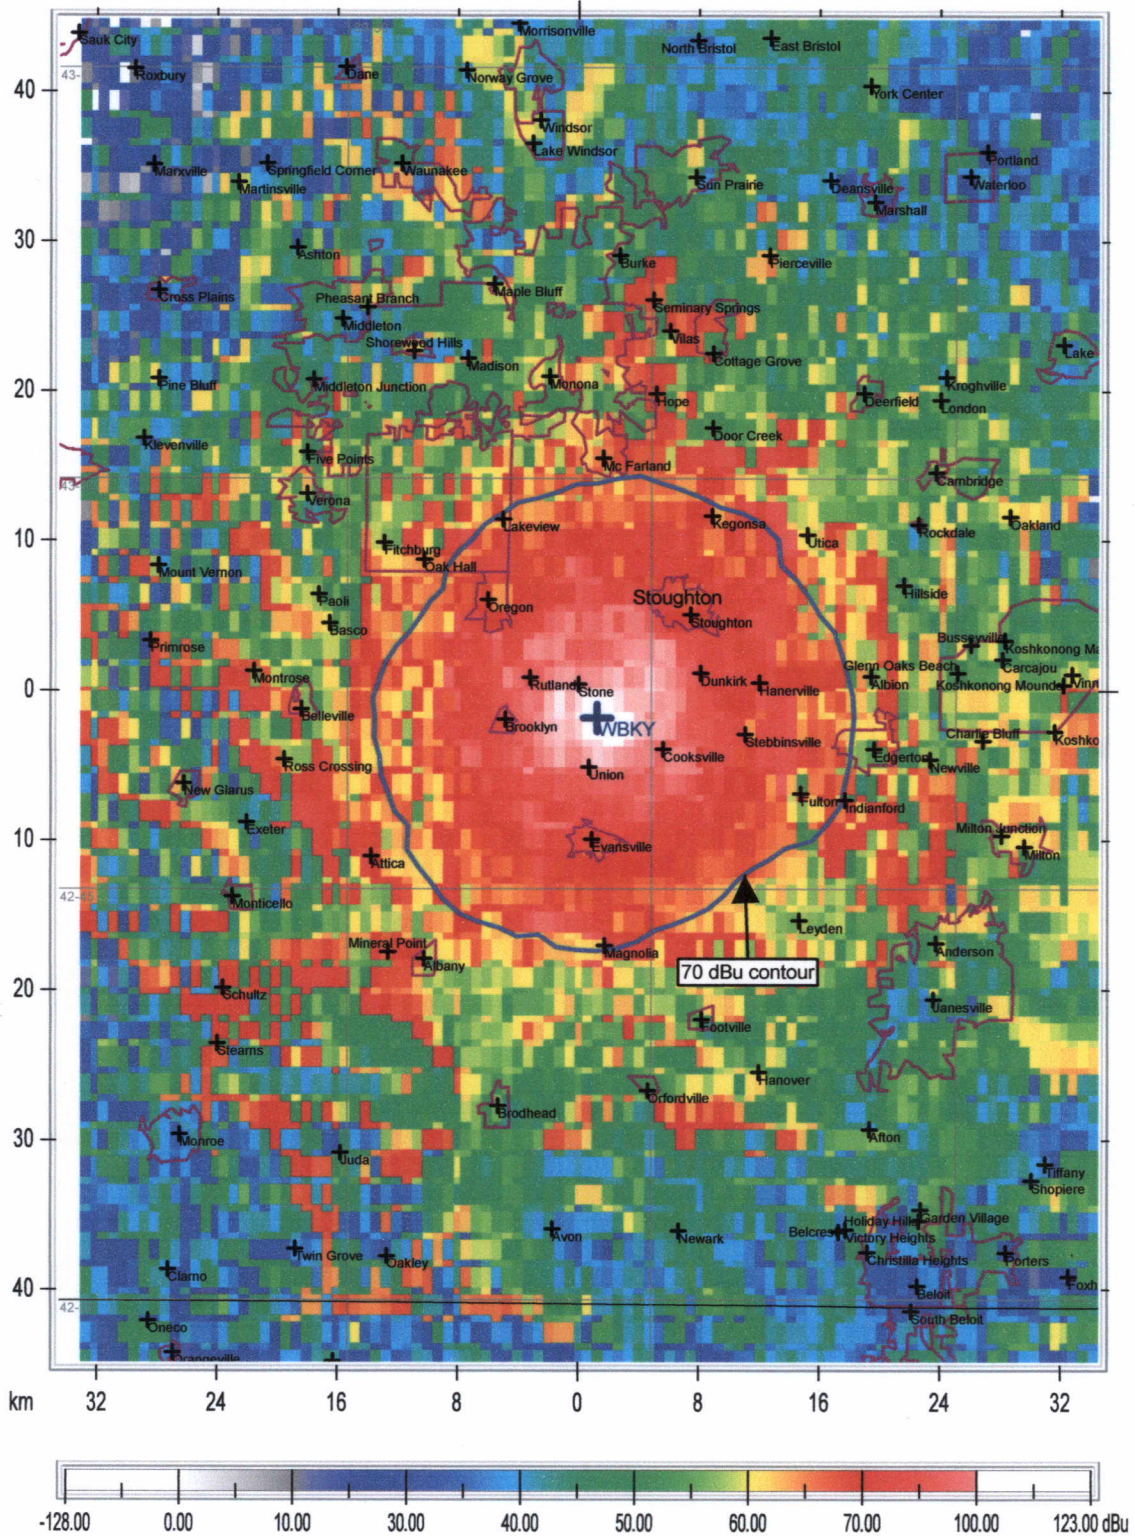

State Borders    City Borders    Lat/Lon Grid

Map Scale: 1:497358    1 cm = 4.97 km    V/H Size: 91.14 x 70.17 km

State Borders City Borders Lat/Lon Grid

State Borders    City Borders    Lat/Lon Grid

Map Scale: 1:488928    1 cm = 4.89 km    V/H Size: 89.59 x 68.98 km

State Borders    City Borders    Lat/Lon Grid

Map Scale: 1:488928    1 cm = 4.89 km    V/H Size: 89.59 x 68.98 km