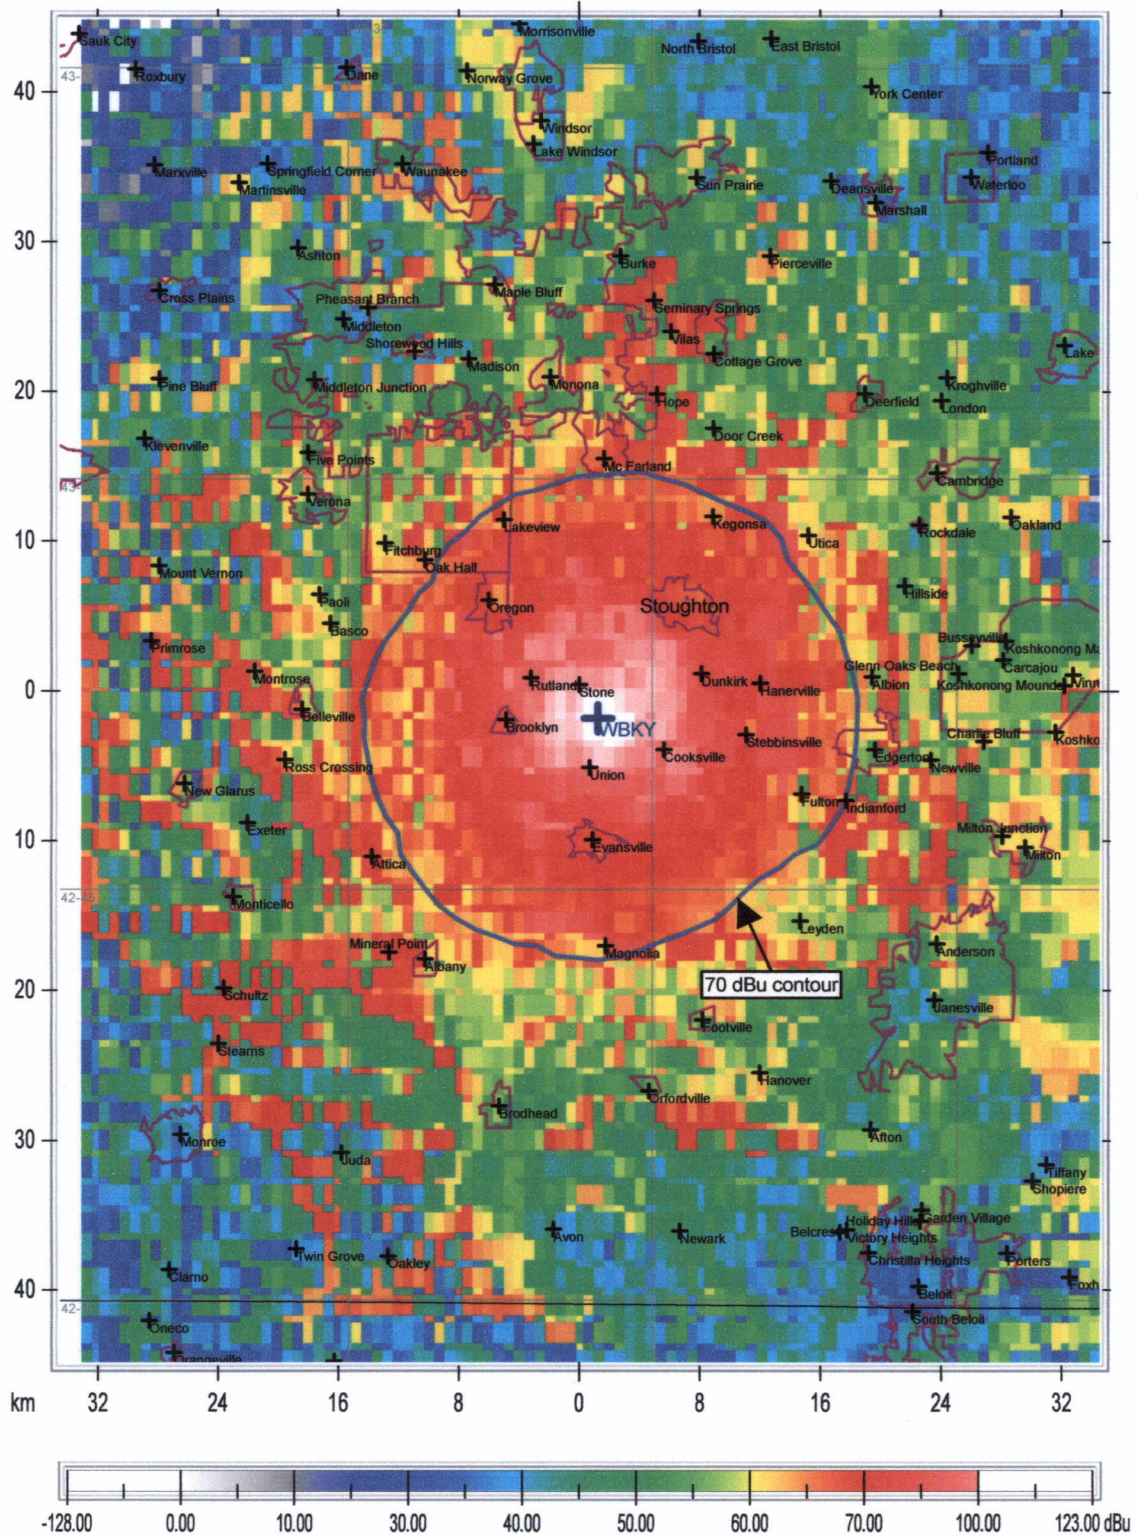

State Borders    City Borders    Lat/Lon Grid

Map Scale: 1:497358    1 cm = 4.97 km    V/H Size: 91.14 x 70.17 km

State Borders City Borders Lat/Lon Grid

State Borders    City Borders    Lat/Lon Grid

Map Scale: 1:488928    1 cm = 4.89 km    V/H Size: 89.59 x 68.98 km

State Borders    City Borders    Lat/Lon Grid

Map Scale: 1:488928    1 cm = 4.89 km    V/H Size: 89.59 x 68.98 km