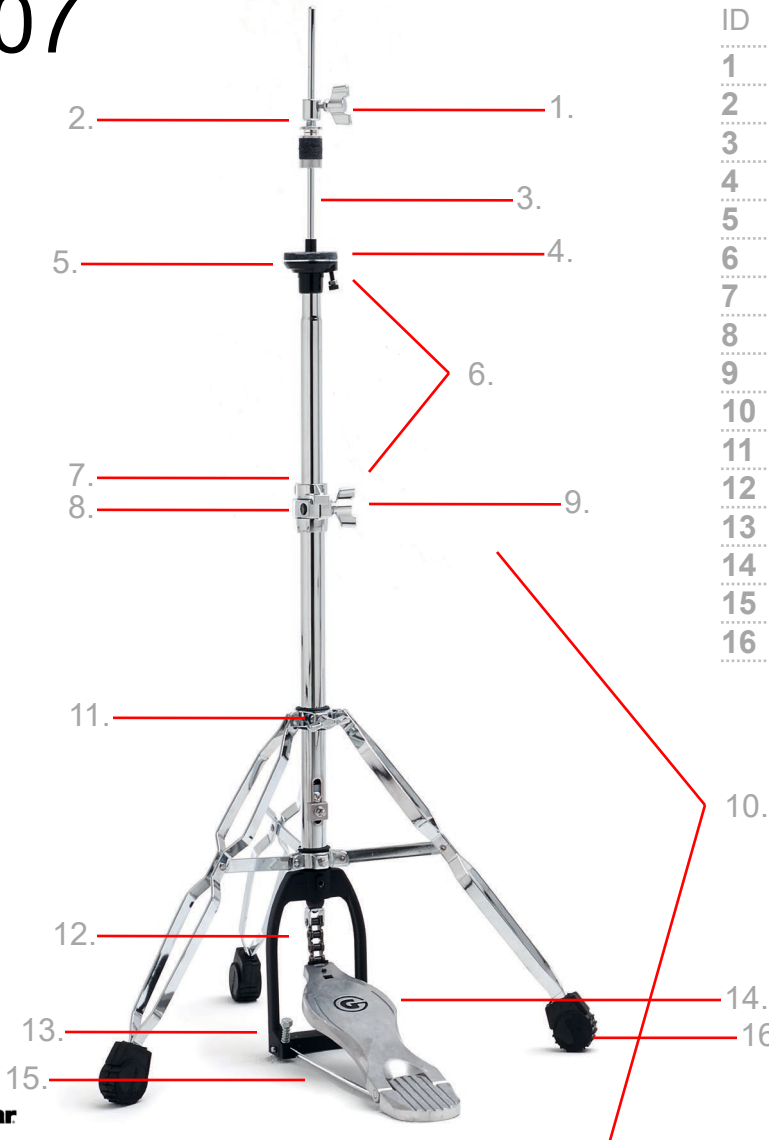

5707

ID	MODEL	PART
1	GP-4107	WING BOLT
2	SC-4421D	HI-HAT CLUTCH
3	GP-4200	UPPER PULL ROD
4	SC-HF2	CUP FELT
5	SC-1655	FLAT METAL WASHER
6	GP-6047	UPPER TUBE W/ CUP
7	GP-6049	MEMORY LOCK
8	GP-6215	7/8" NYLON INNER SLEEVE
9	GP-6276	WING/SHORT BOLT SET
10	GP-4143	LOWER BASE ASSEMBLY COMPLETE W/ PEDAL
11	SC-009	WING BOLT
12	GP-6032	HI-HAT CHAIN
13	GP-0020	SPIKE
14	GP-4145	HINGED PEDAL BOARD COMPLETE
15	GP-0021	RADIUS ROD COMPLETE
16	GP-4139	RUBBER FOOT

MODEL	DESCRIPTION
5707	5700 SERIES HI HAT STAND