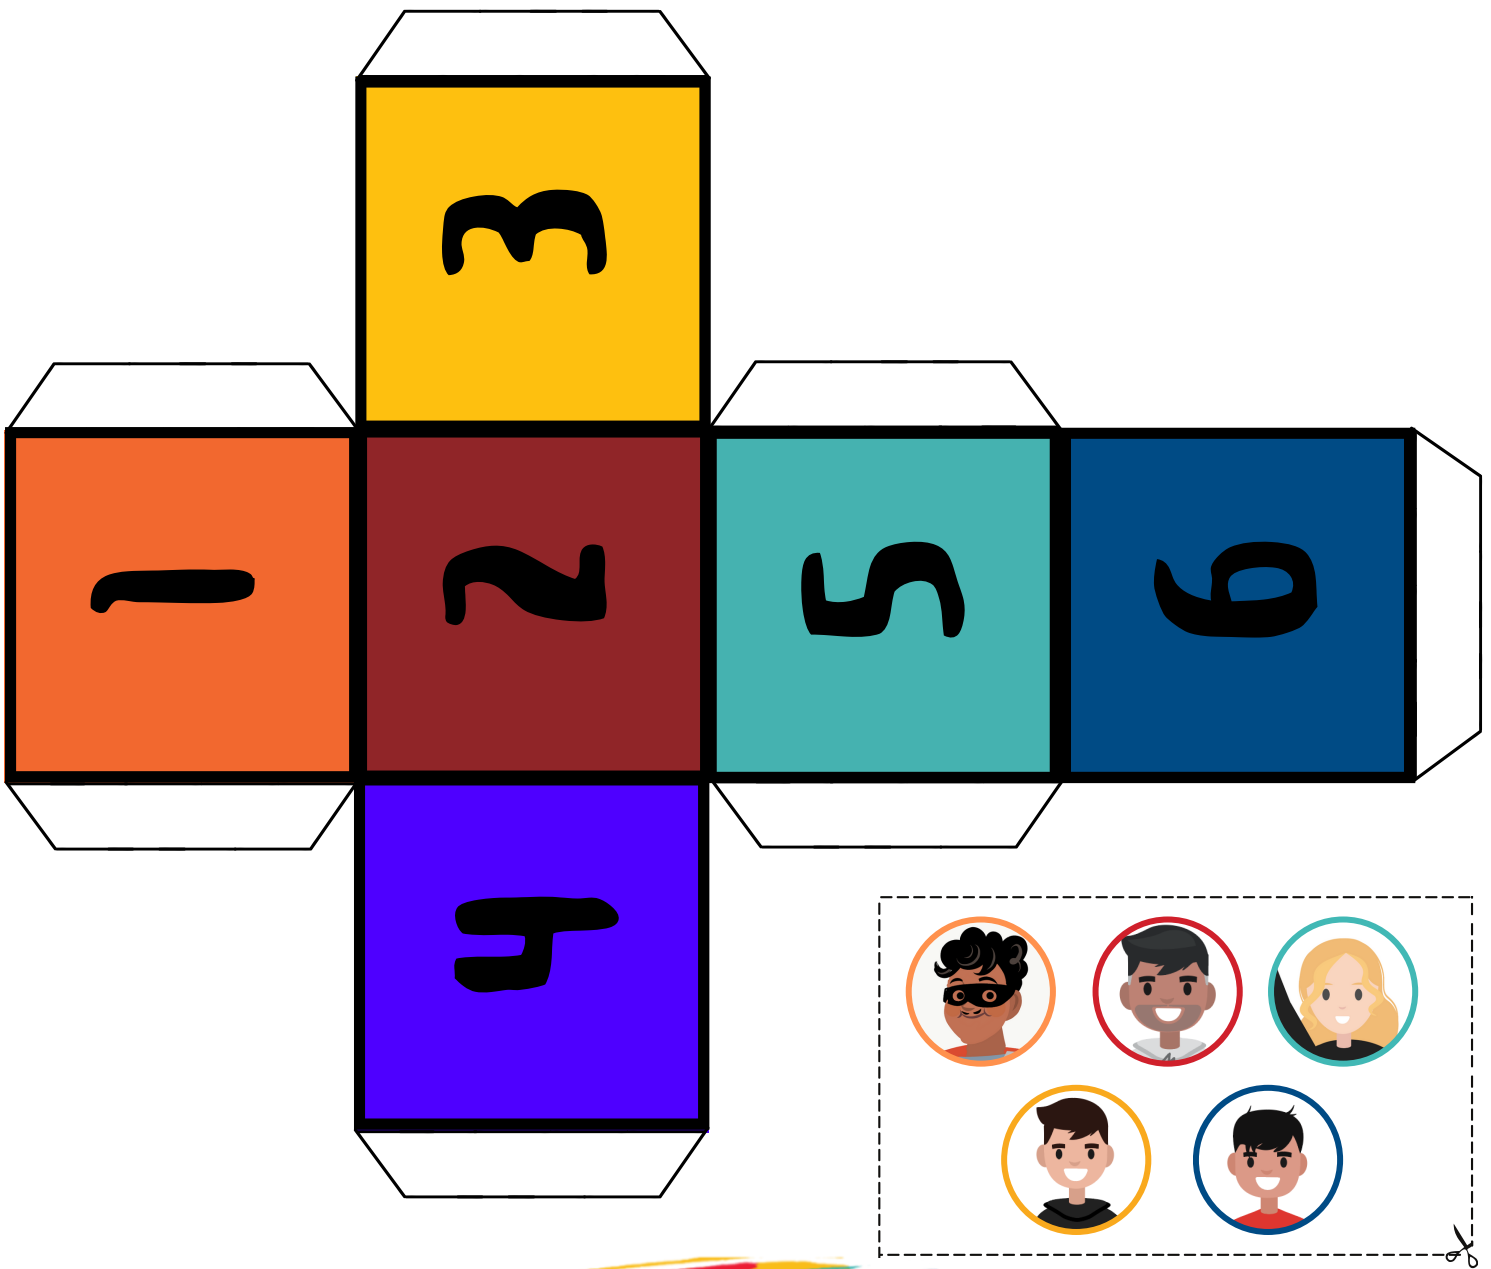

FEARLESS
BORN TO BE

kingdomcity

INSTRUCTIONS:

1. EACH PLAYER PLACES THEIR COUNTER AT THE SPACE THAT SAYS 'START'.
2. TAKE TURNS ROLLING THE DICE AND MOVE FORWARD OR BACKWARDS ACCORDINGLY.
3. IF YOUR COUNTER LANDS ON A SPACE WITH A QUESTIONNAIRE, ANSWER THE QUESTION AND MOVE FORWARD.
4. THE FIRST PLAYER TO REACH THE FINISHING LINE WINS.

FEARLESS
BORN TO BE

kingdomcity