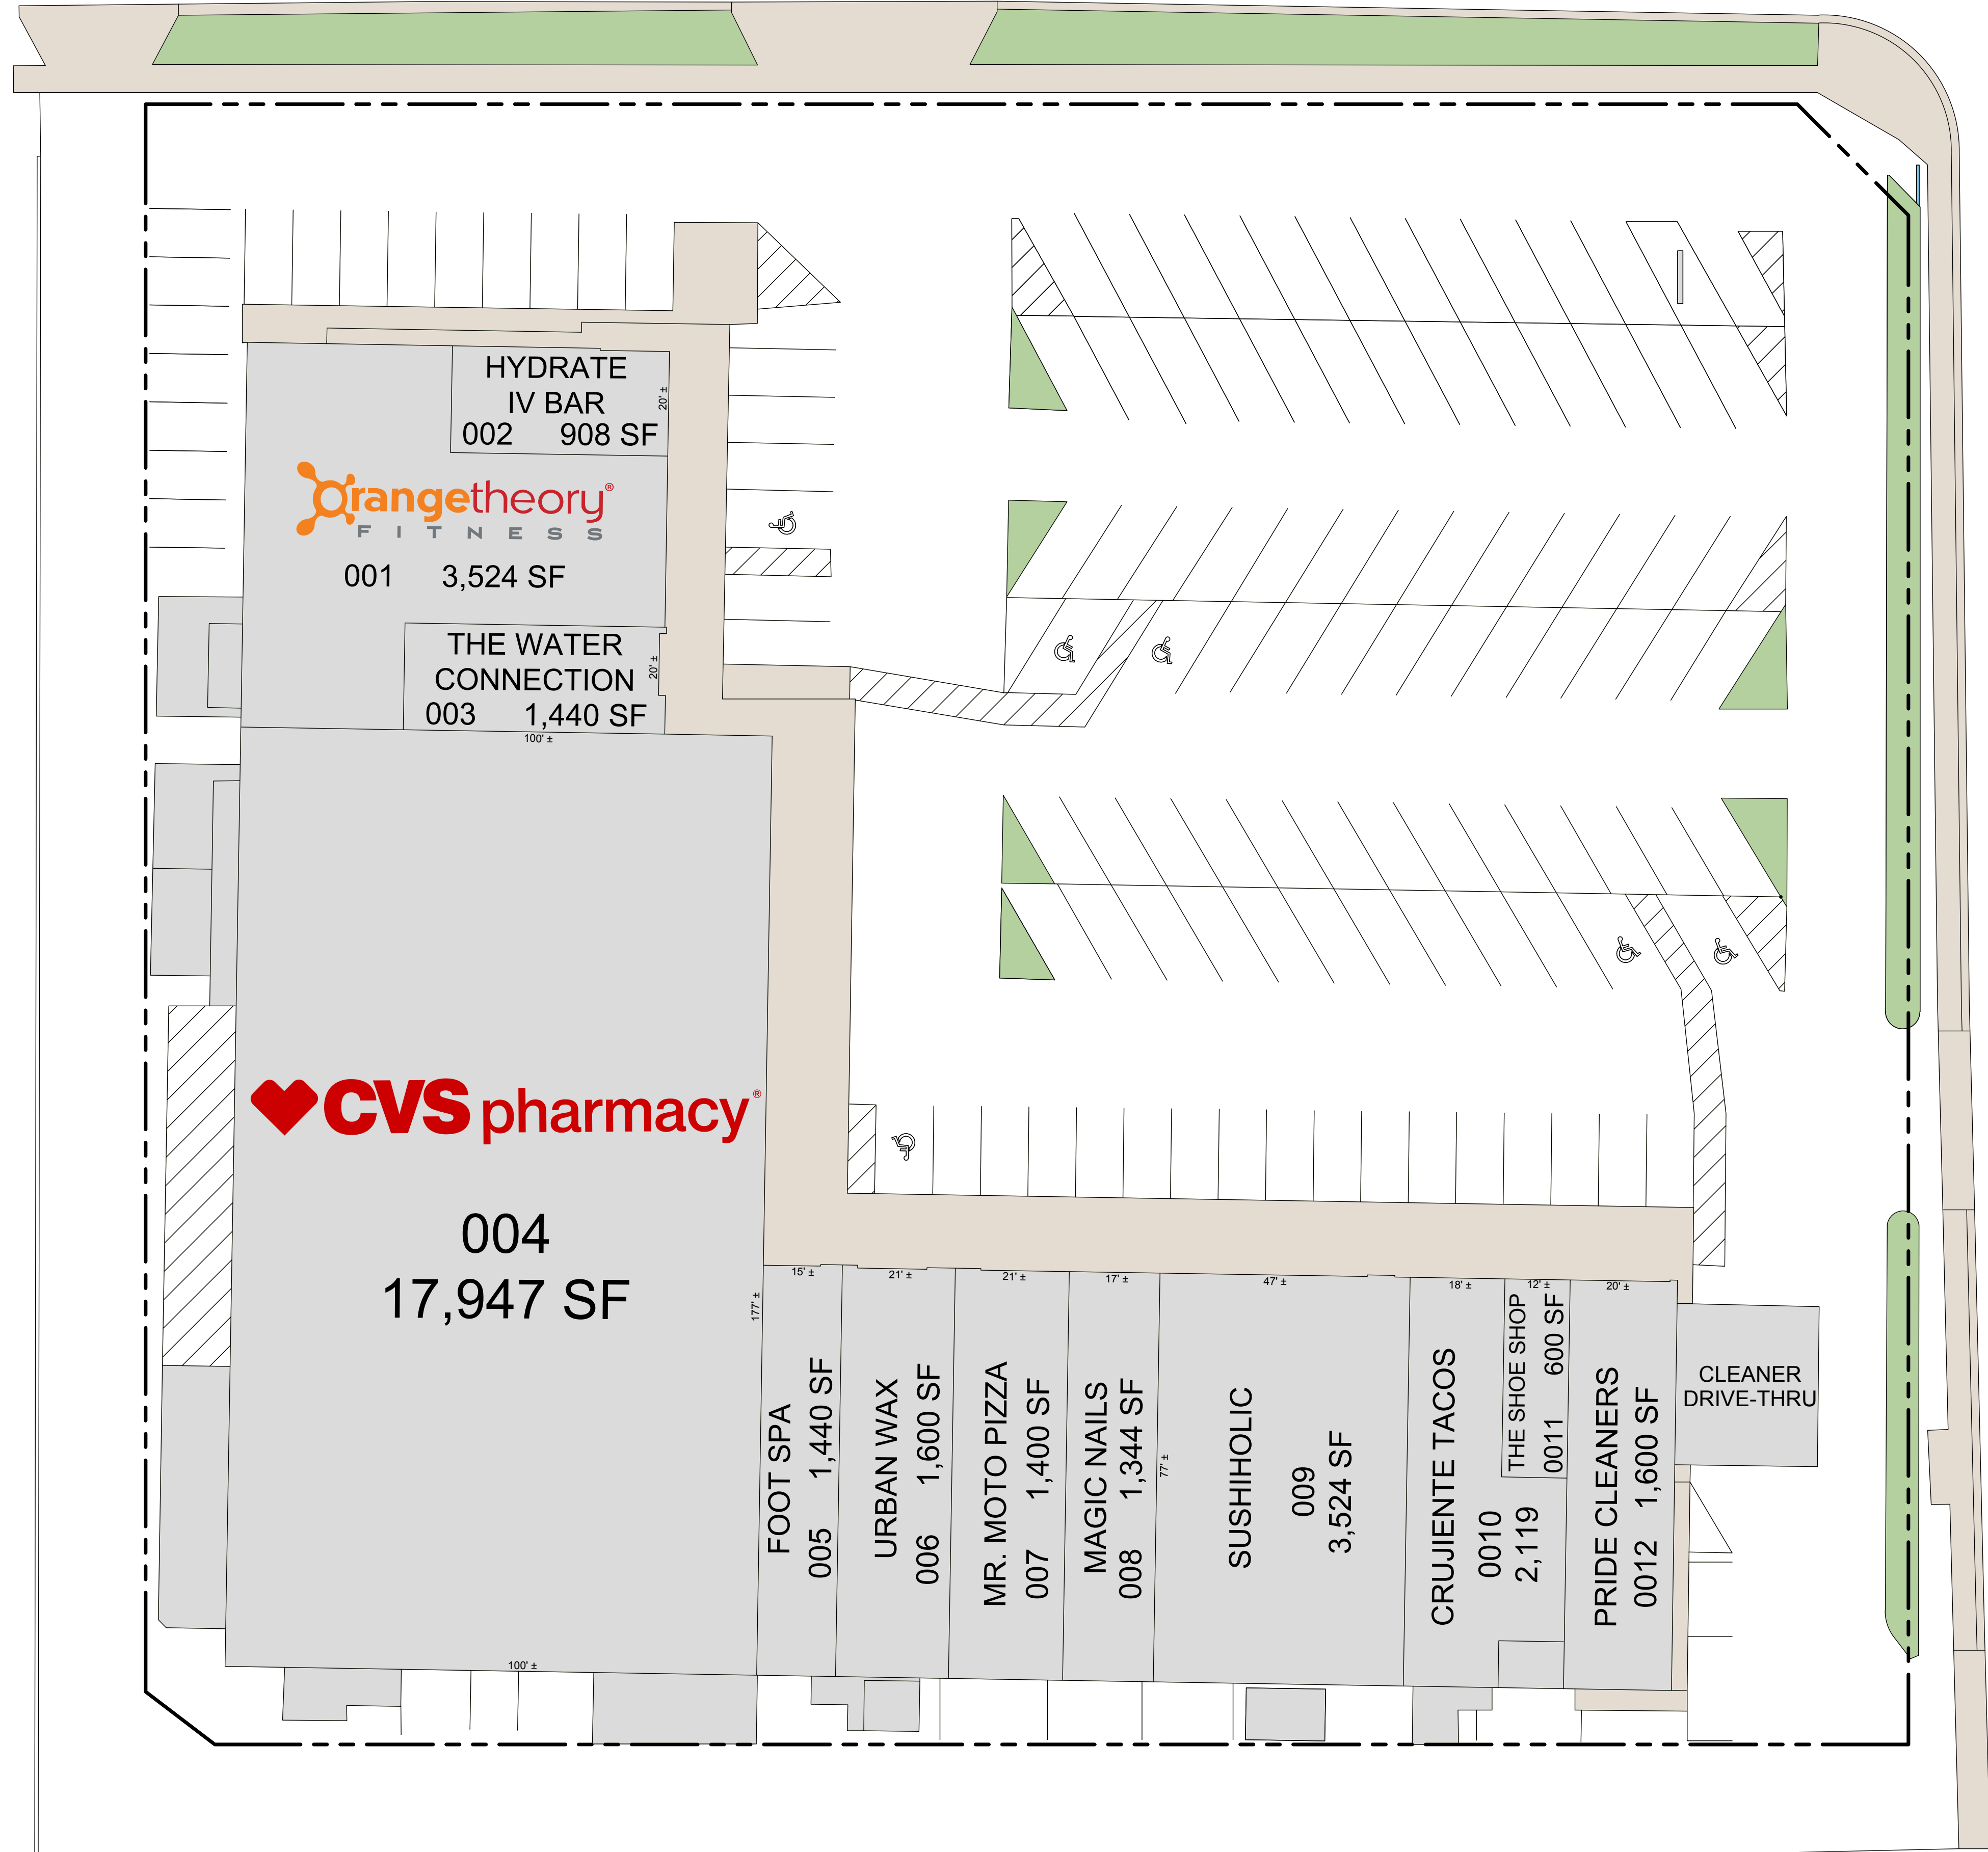

CAMELBACK ROAD  
(53,369 ADT)

40TH STREET  
(12,792 ADT)

HYDRATE  
IV BAR  
002 908 SF

001 3,524 SF

THE WATER  
CONNECTION  
003 1,440 SF

004  
17,947 SF

FOOT SPA  
005 1,440 SF

URBAN WAX  
006 1,600 SF

MR. MOTO PIZZA  
007 1,400 SF

MAGIC NAILS  
008 1,344 SF

SUSHIHOLIC  
009  
3,524 SF

CRUJIENTE TACOS  
0010  
2,119 SF

THE SHOE SHOP  
0011 600 SF

PRIDE CLEANERS  
0012 1,600 SF

CLEANER  
DRIVE-THRU