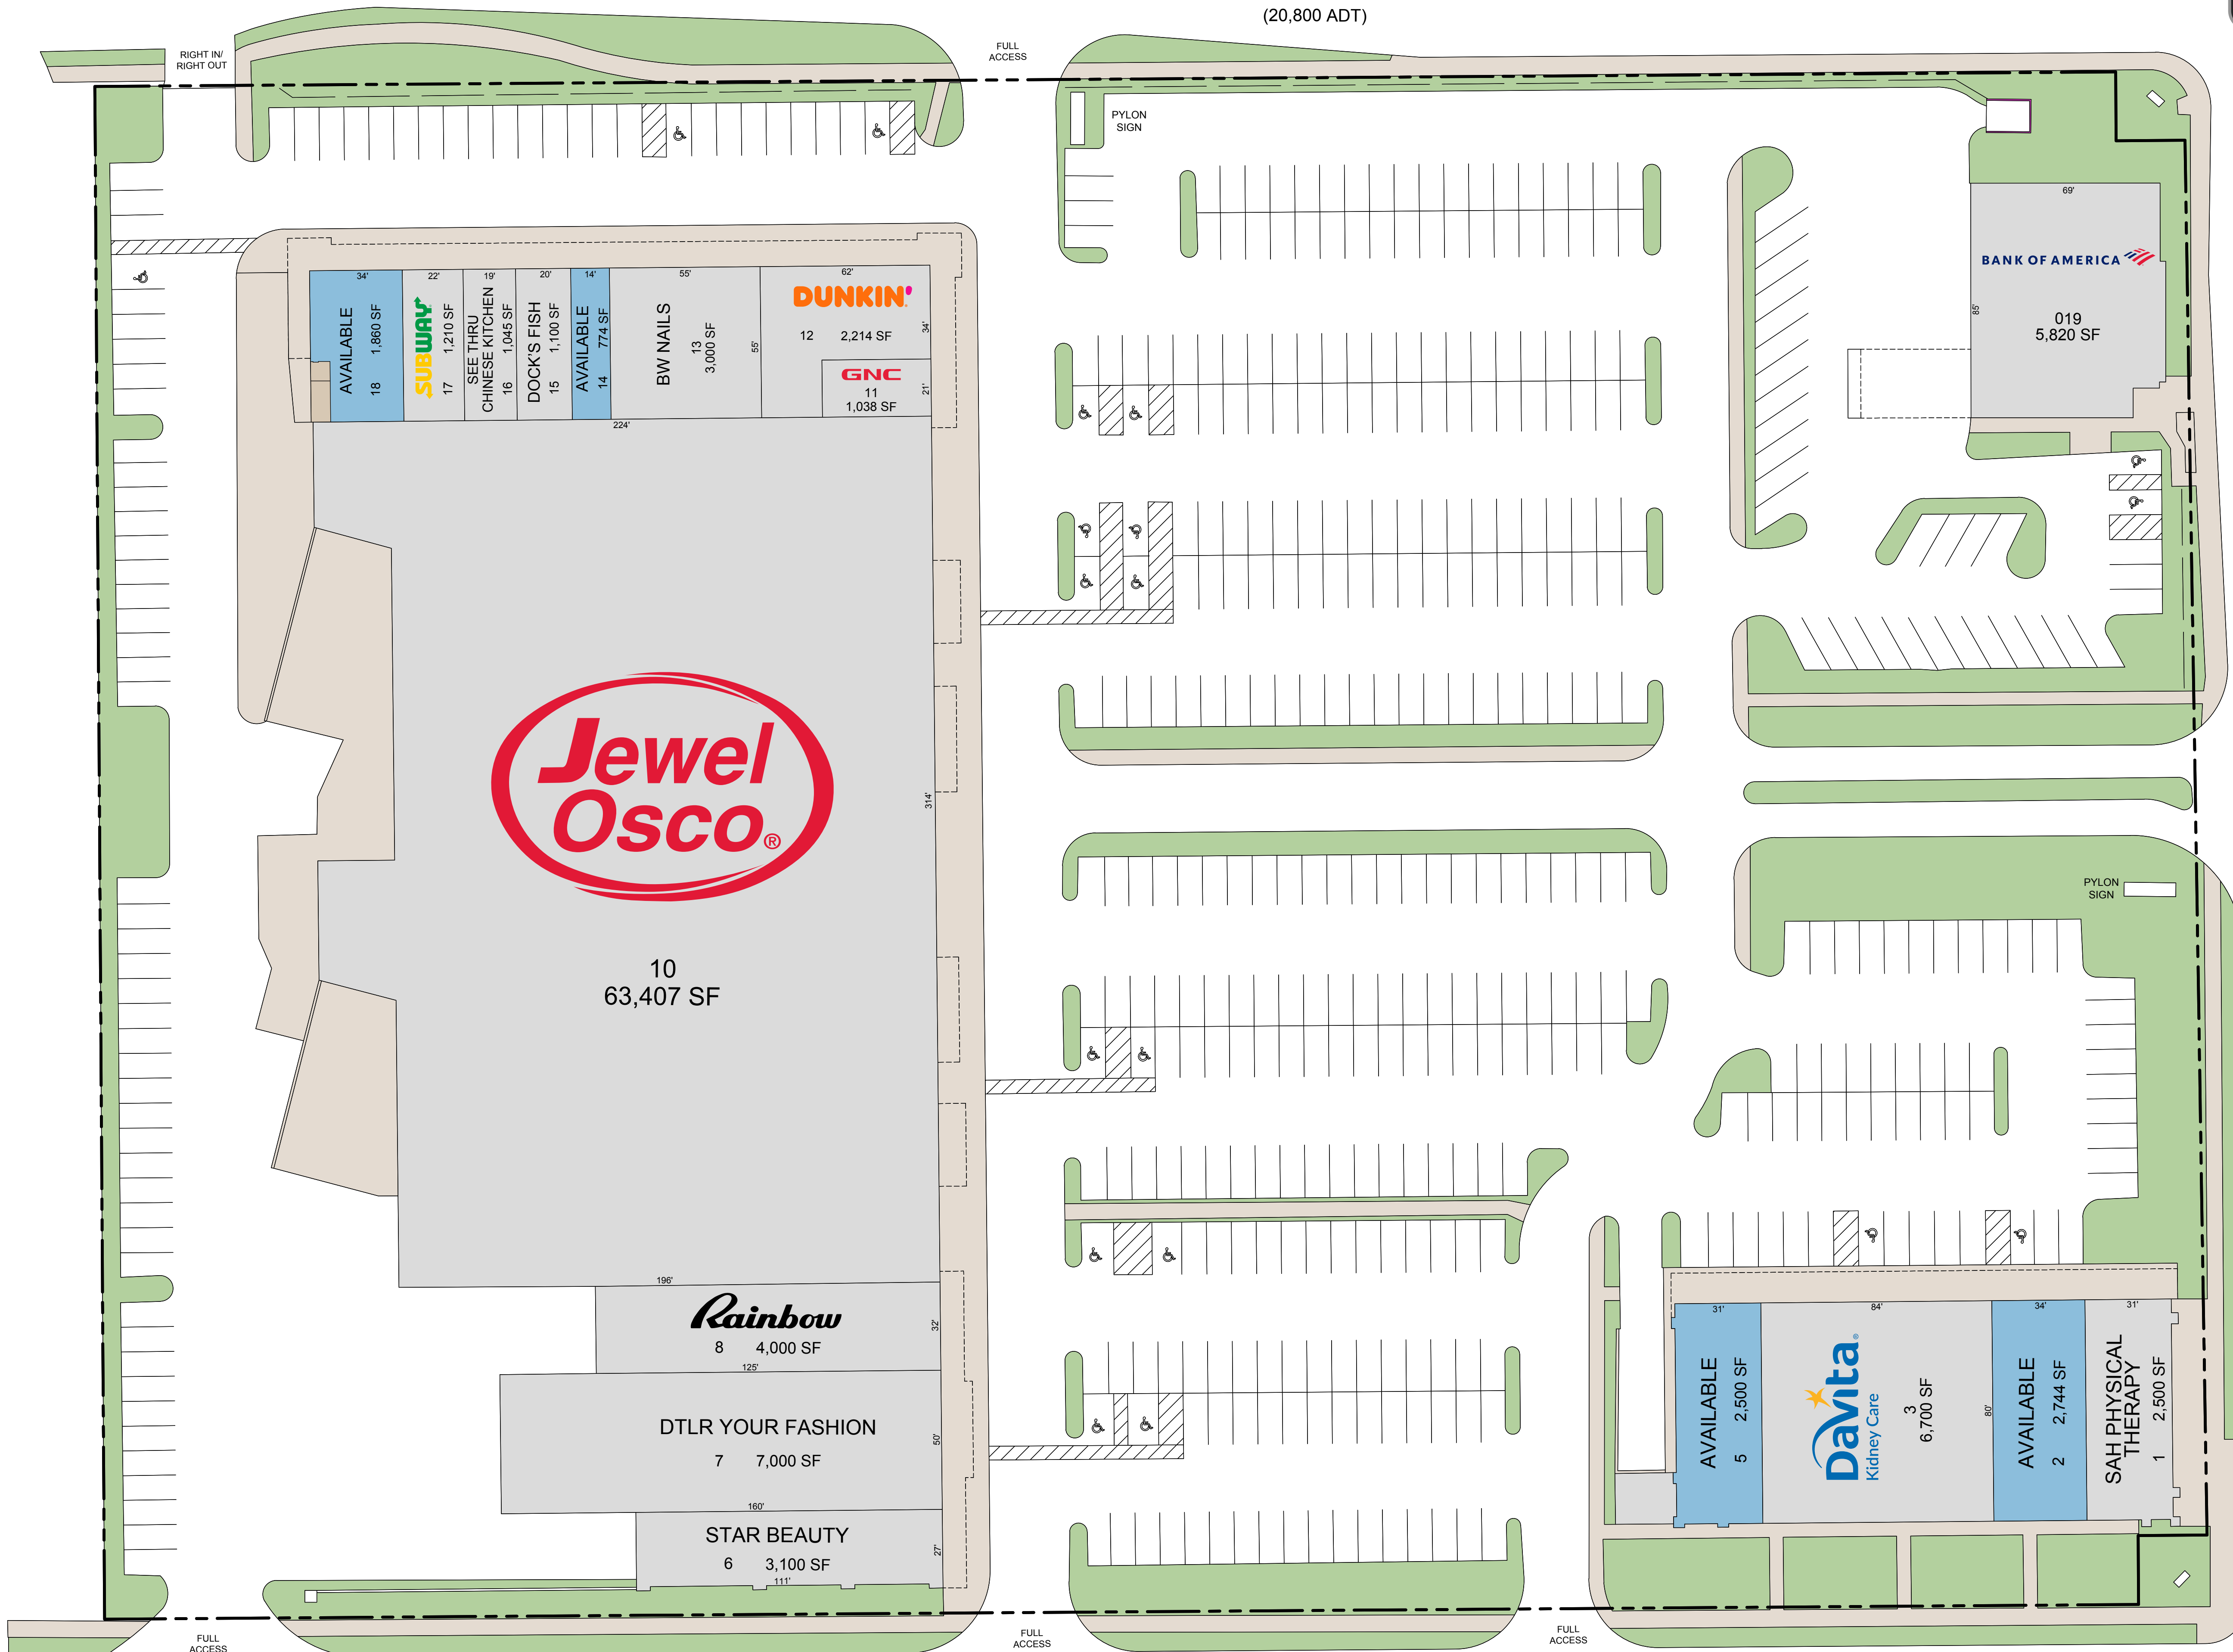

W. ROOSEVELT ROAD

(20,800 ADT)

RIGHT IN / RIGHT OUT

FULL ACCESS

PYLON SIGN

PYLON SIGN

FULL ACCESS

FULL ACCESS

FULL ACCESS

W. 13TH STREET

S. ASHLAND AVENUE

(21,900 ADT)

AVAILABLE 18 1,860 SF	SUBWAY 17 1,210 SF	SEE THRU CHINESE KITCHEN 16 1,045 SF	DOCK'S FISH 15 1,100 SF	AVAILABLE 14 774 SF	BW NAILS 13 3,000 SF	DUNKIN' 12 2,214 SF	GNC 11 1,038 SF
-----------------------------	--------------------------	---	-------------------------------	---------------------------	----------------------------	---------------------------	-----------------------

10
63,407 SF

Rainbow
8
4,000 SF

DTLR YOUR FASHION
7
7,000 SF

STAR BEAUTY
6
3,100 SF

AVAILABLE 5 2,500 SF	Davita Kidney Care 3 6,700 SF	AVAILABLE 2 2,744 SF	SAH PHYSICAL THERAPY 1 2,500 SF
----------------------------	--	----------------------------	--