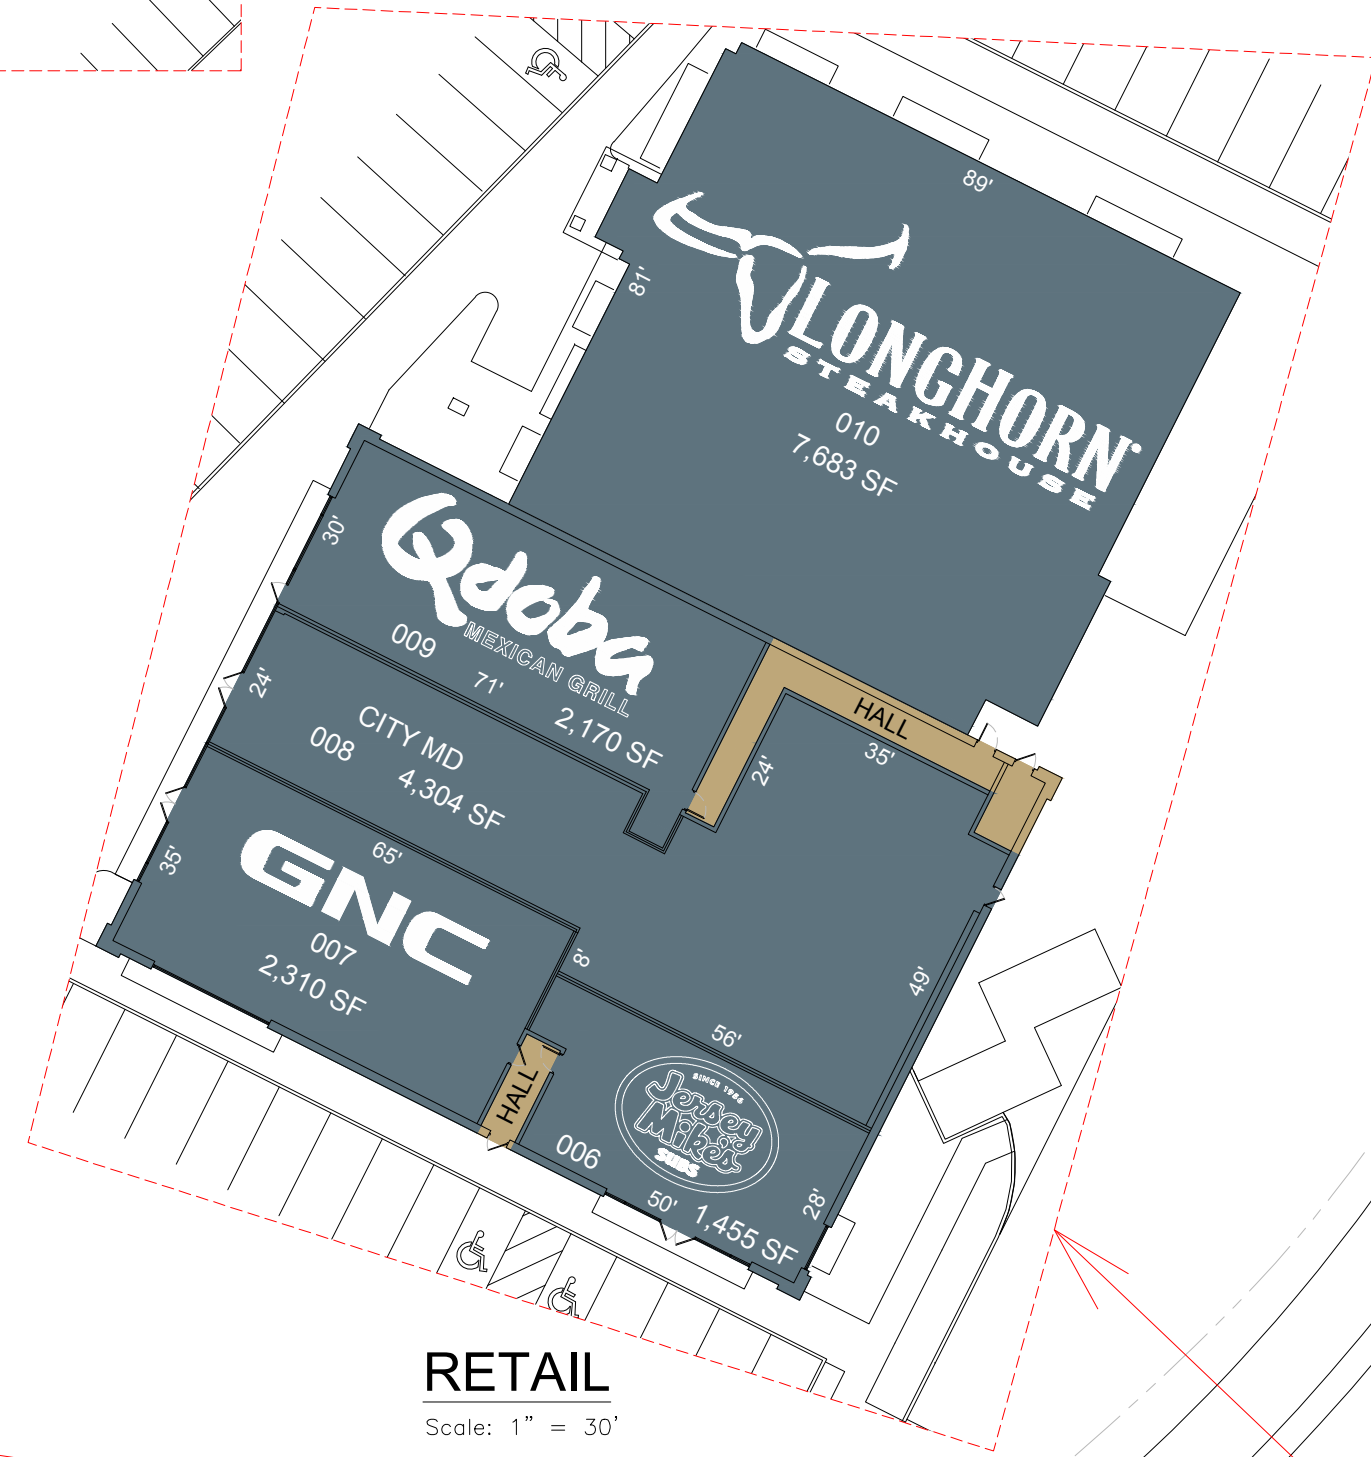

RETAIL
Scale: 1" = 40'

RETAIL
Scale: 1" = 30'

RETAIL
Scale: 1" = 30'

RETAIL
Scale: 1" = 30'

OVERALL SITE
Scale: 1" = 100'