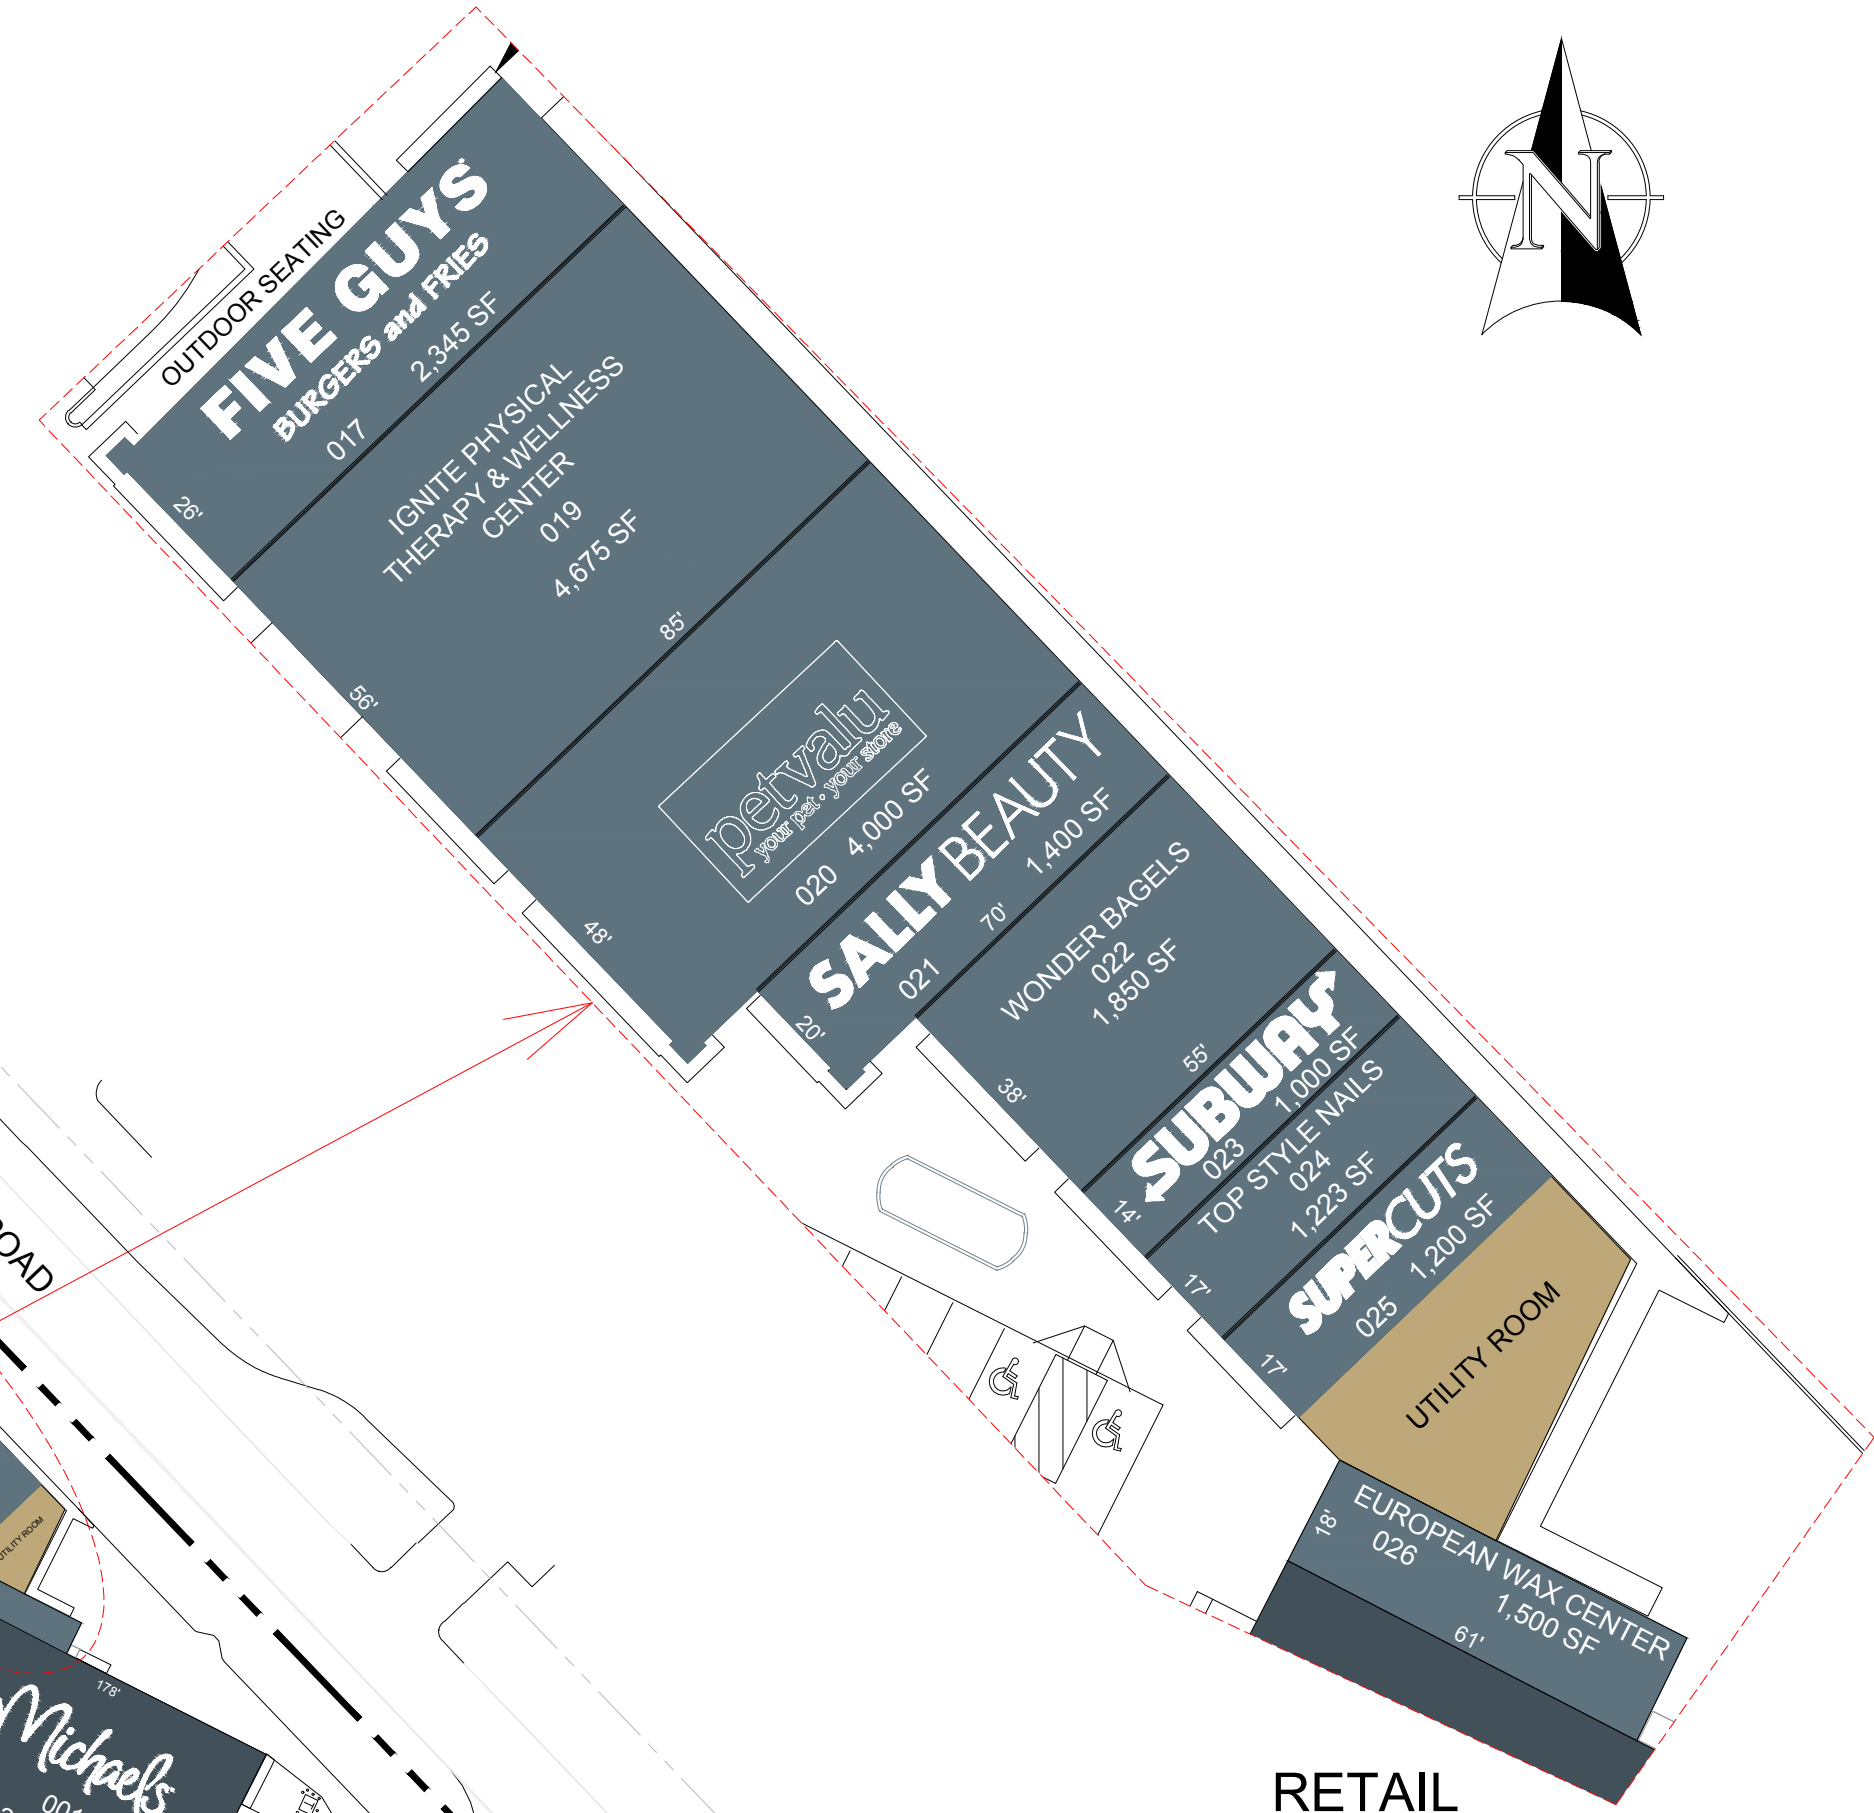

RETAIL
Scale: 1" = 40'

RETAIL
Scale: 1" = 30'

RETAIL
Scale: 1" = 30'

RETAIL
Scale: 1" = 30'

OVERALL SITE
Scale: 1" = 100'