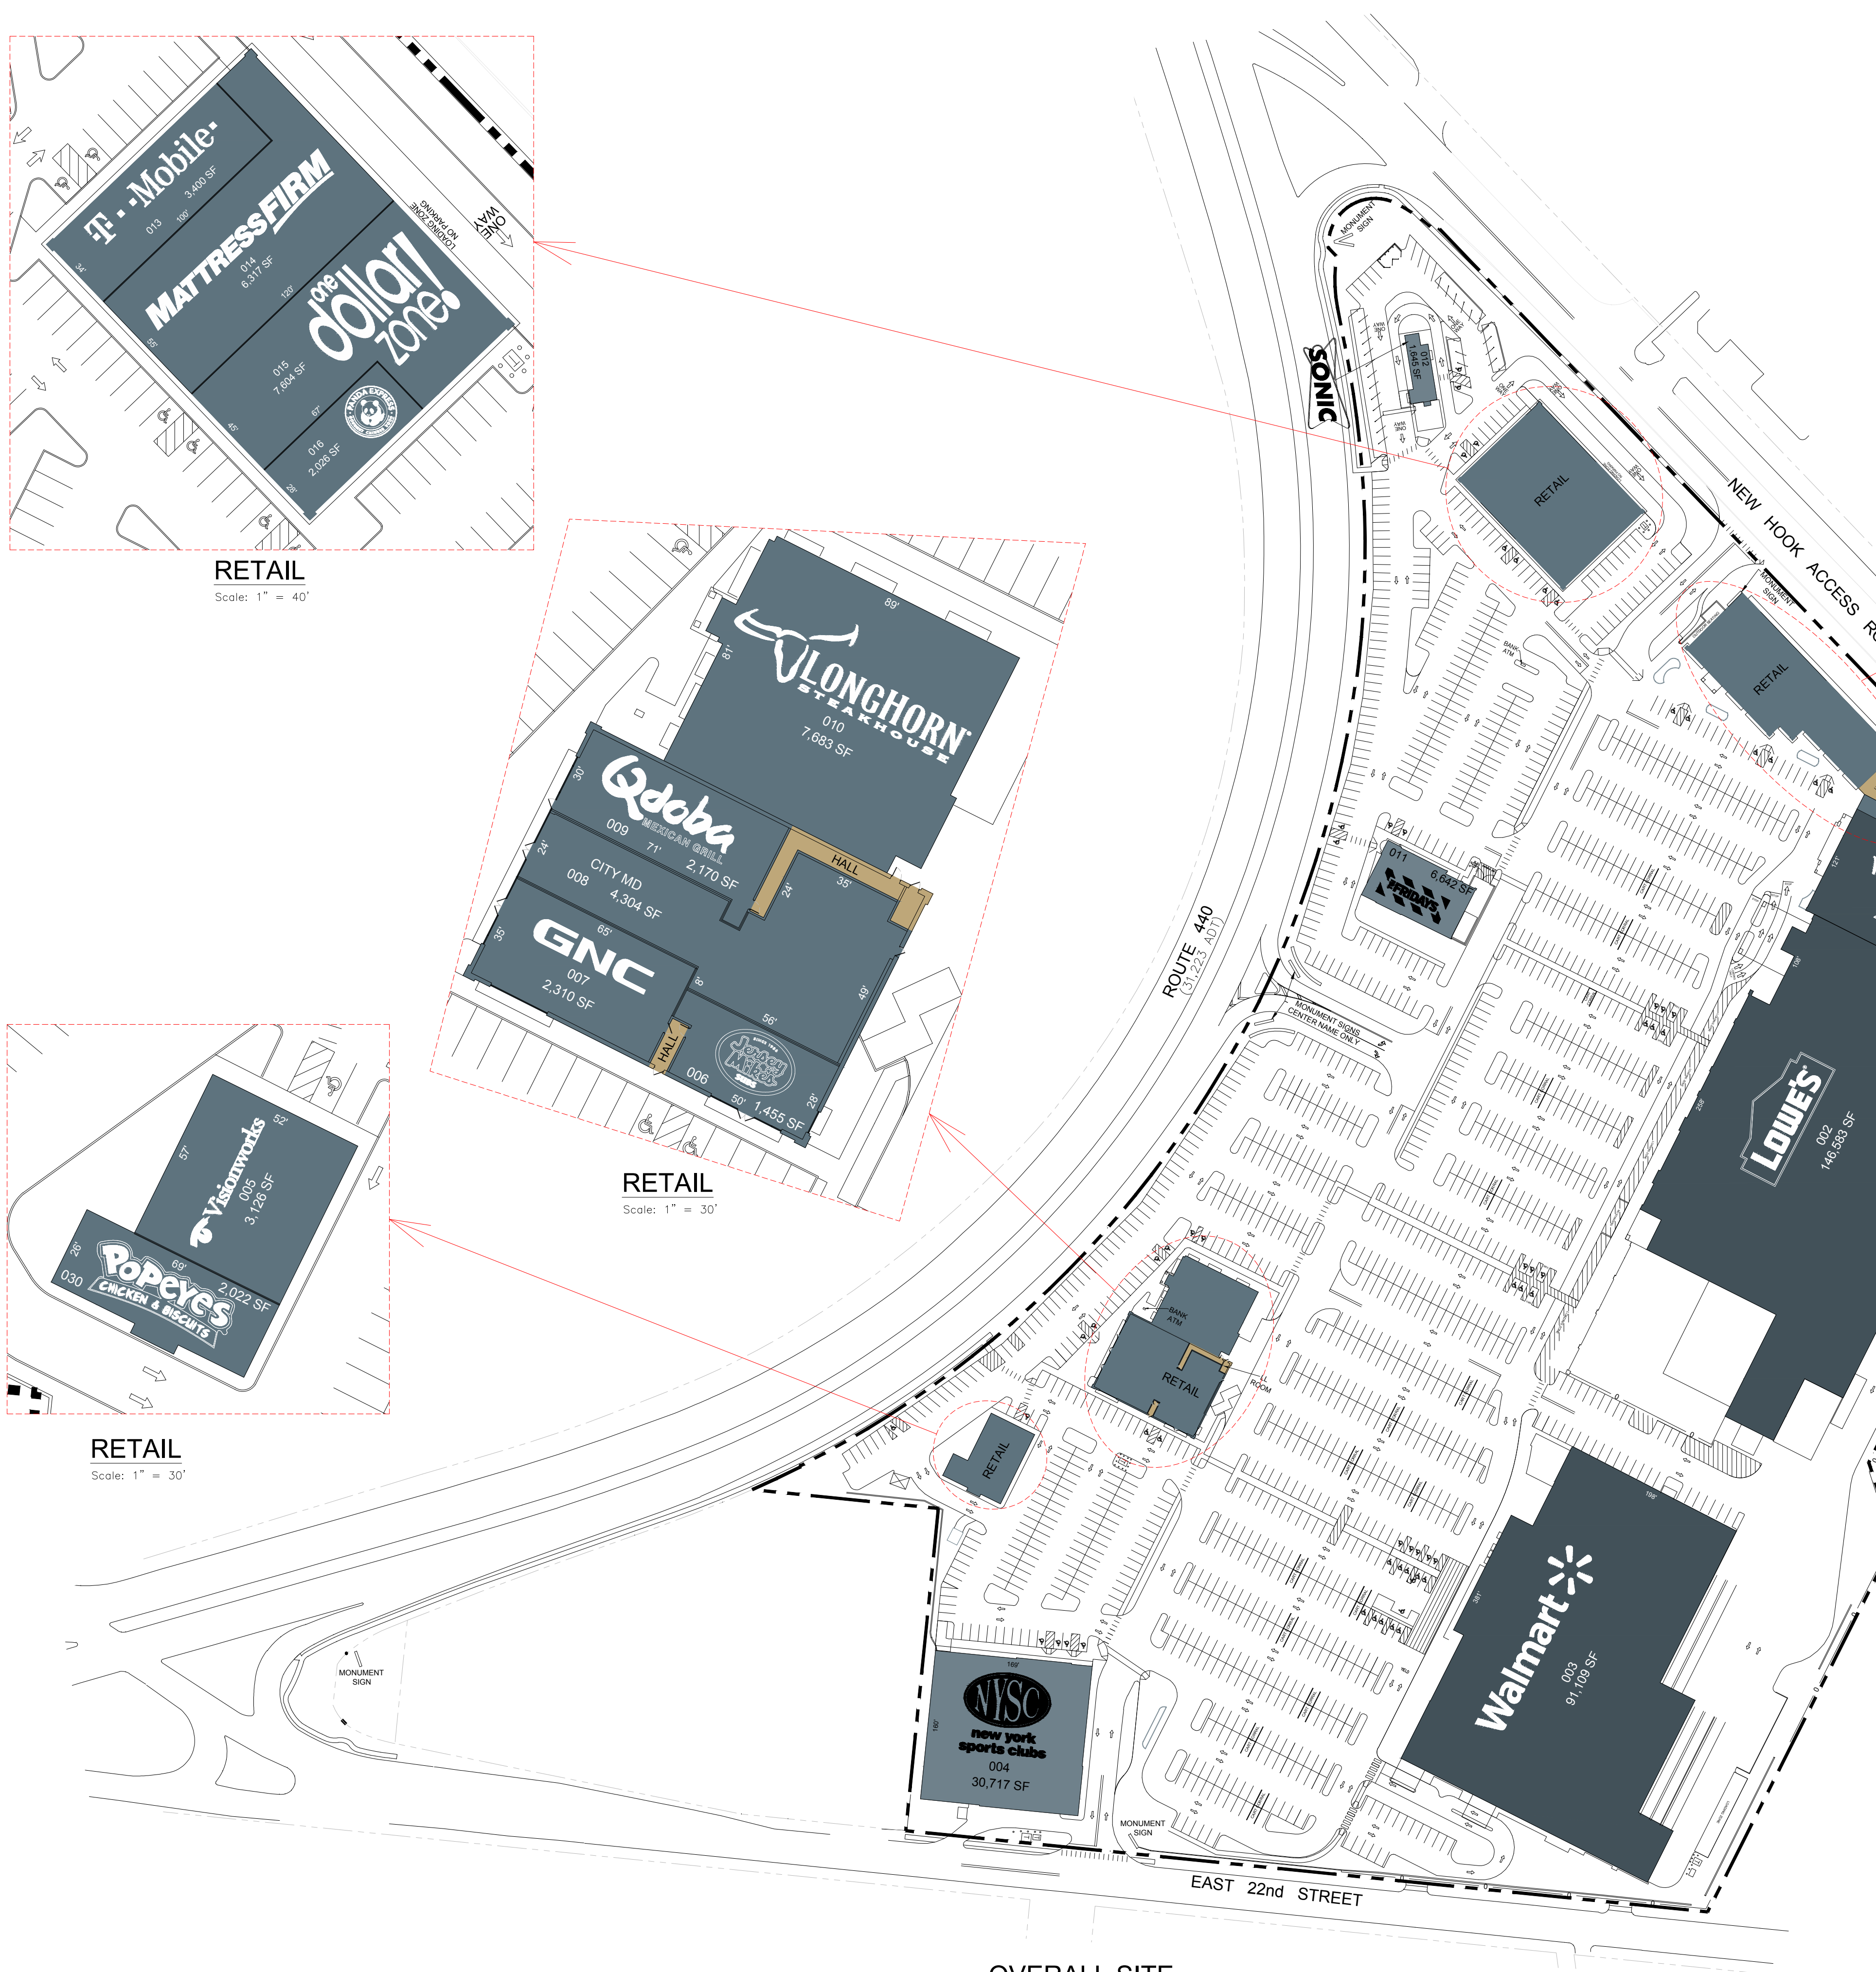

RETAIL
Scale: 1" = 40'

RETAIL
Scale: 1" = 30'

RETAIL
Scale: 1" = 30'

RETAIL
Scale: 1" = 30'

OVERALL SITE
Scale: 1" = 100'