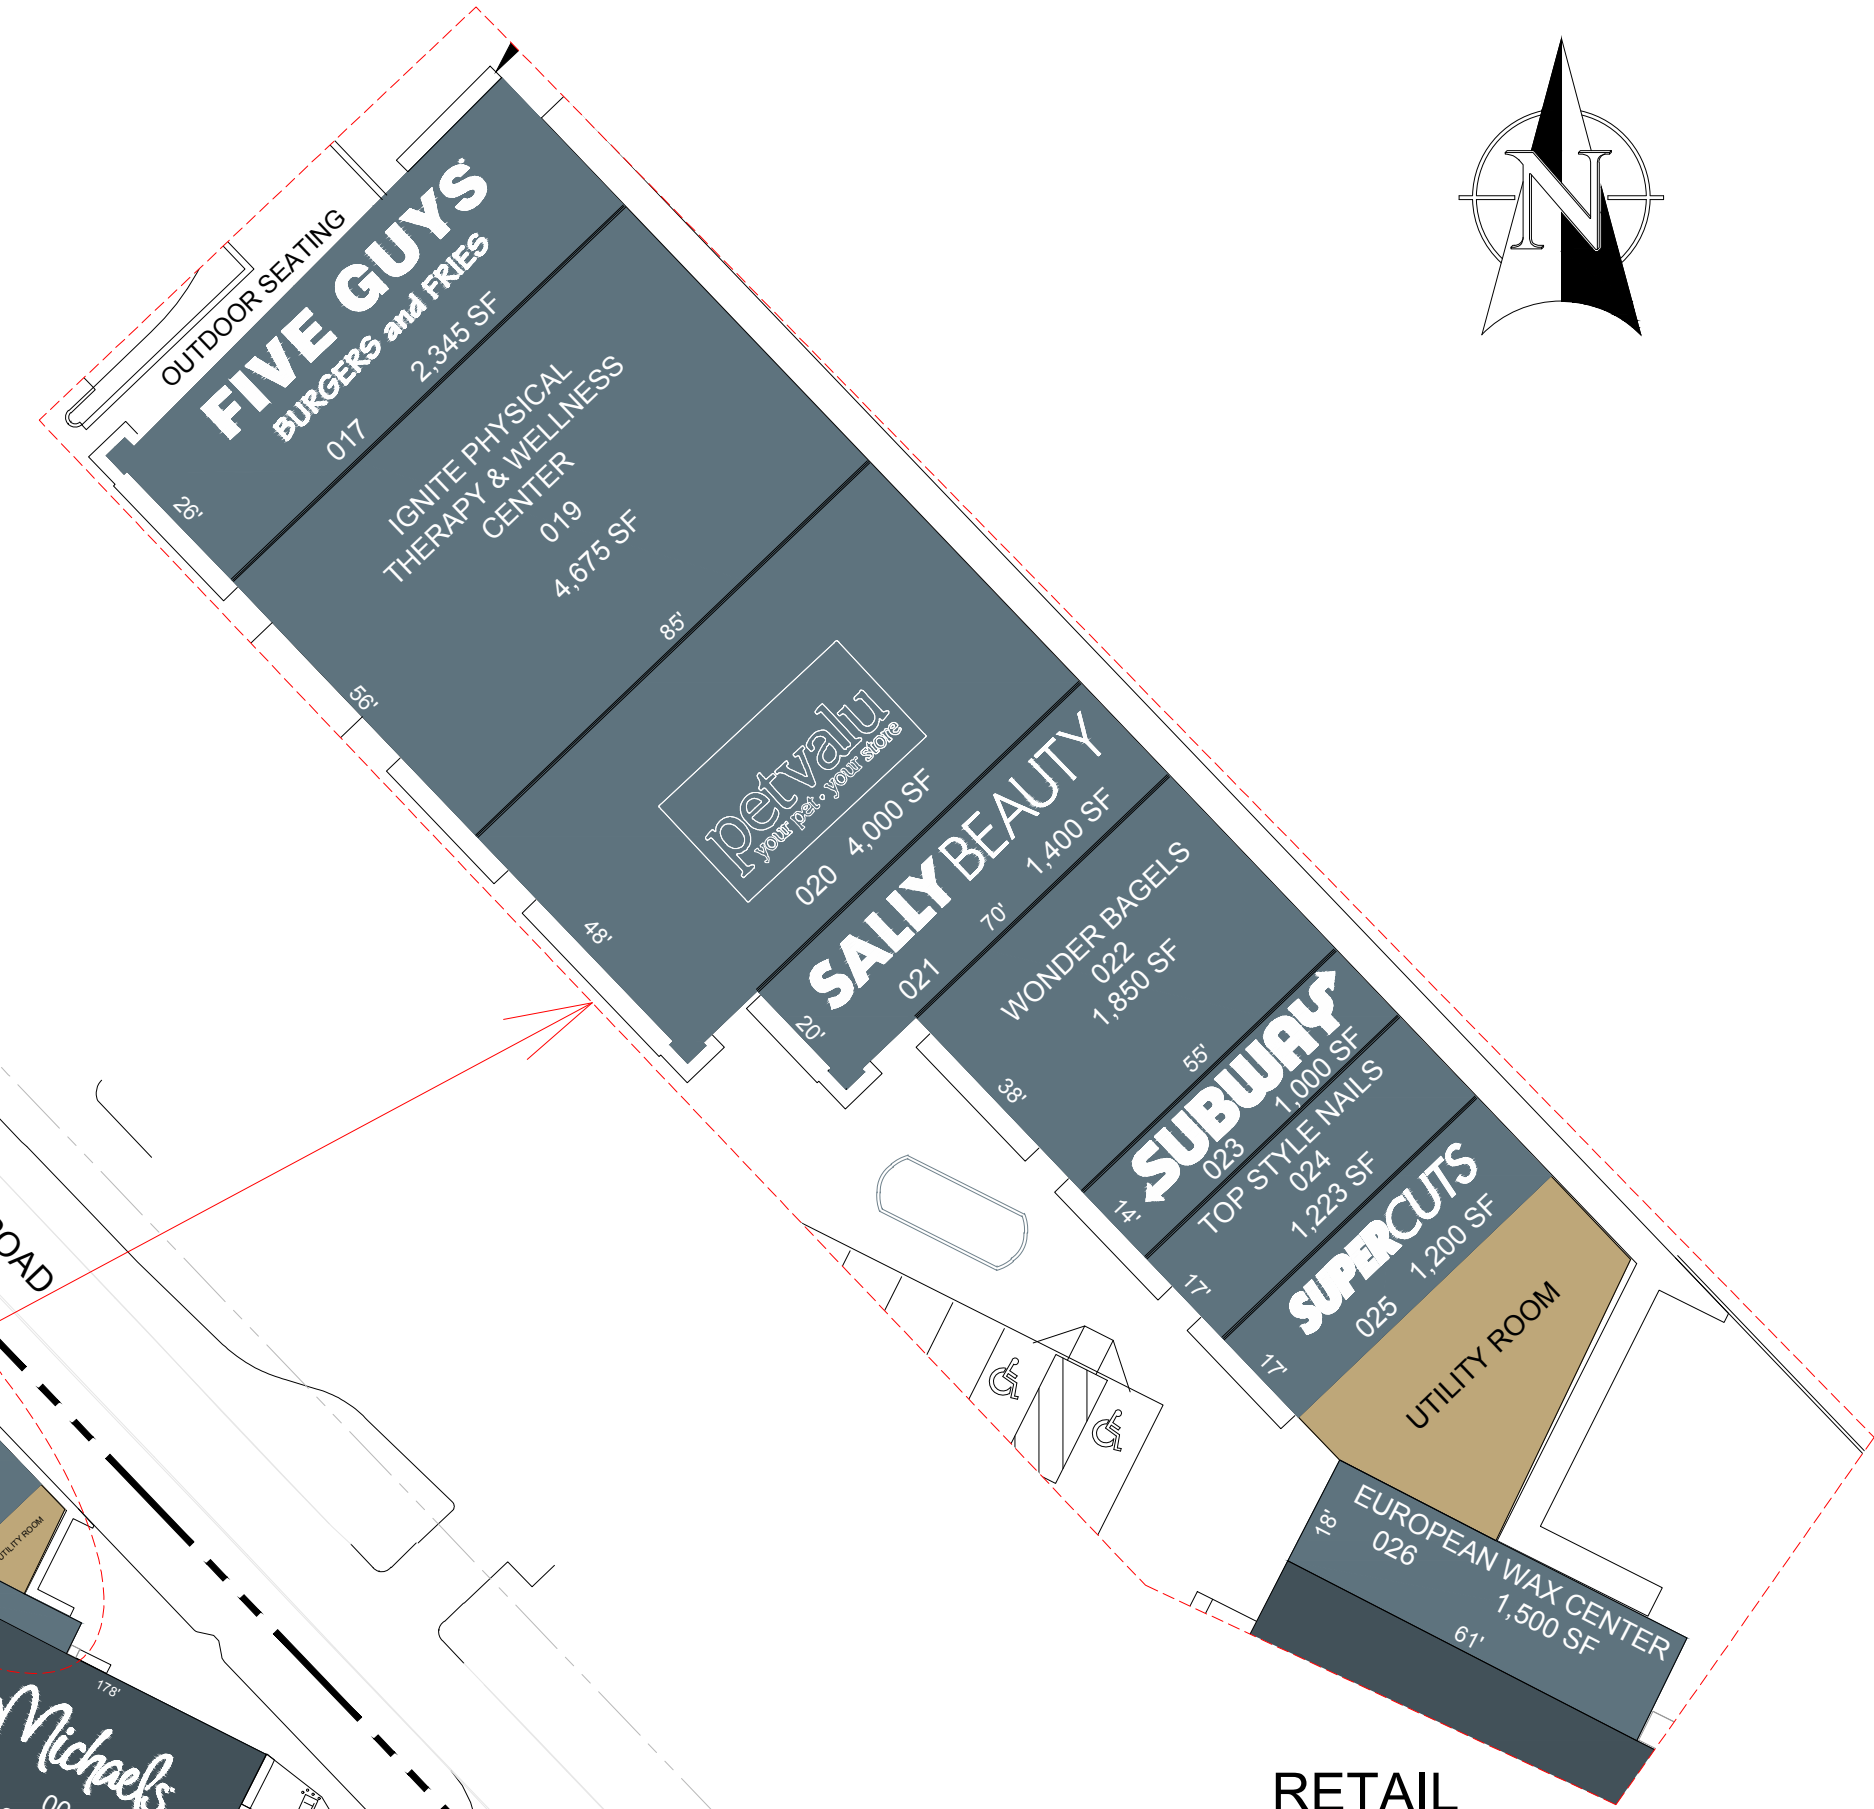

RETAIL
Scale: 1" = 40'

RETAIL
Scale: 1" = 30'

RETAIL
Scale: 1" = 30'

RETAIL
Scale: 1" = 30'

OVERALL SITE
Scale: 1" = 100'