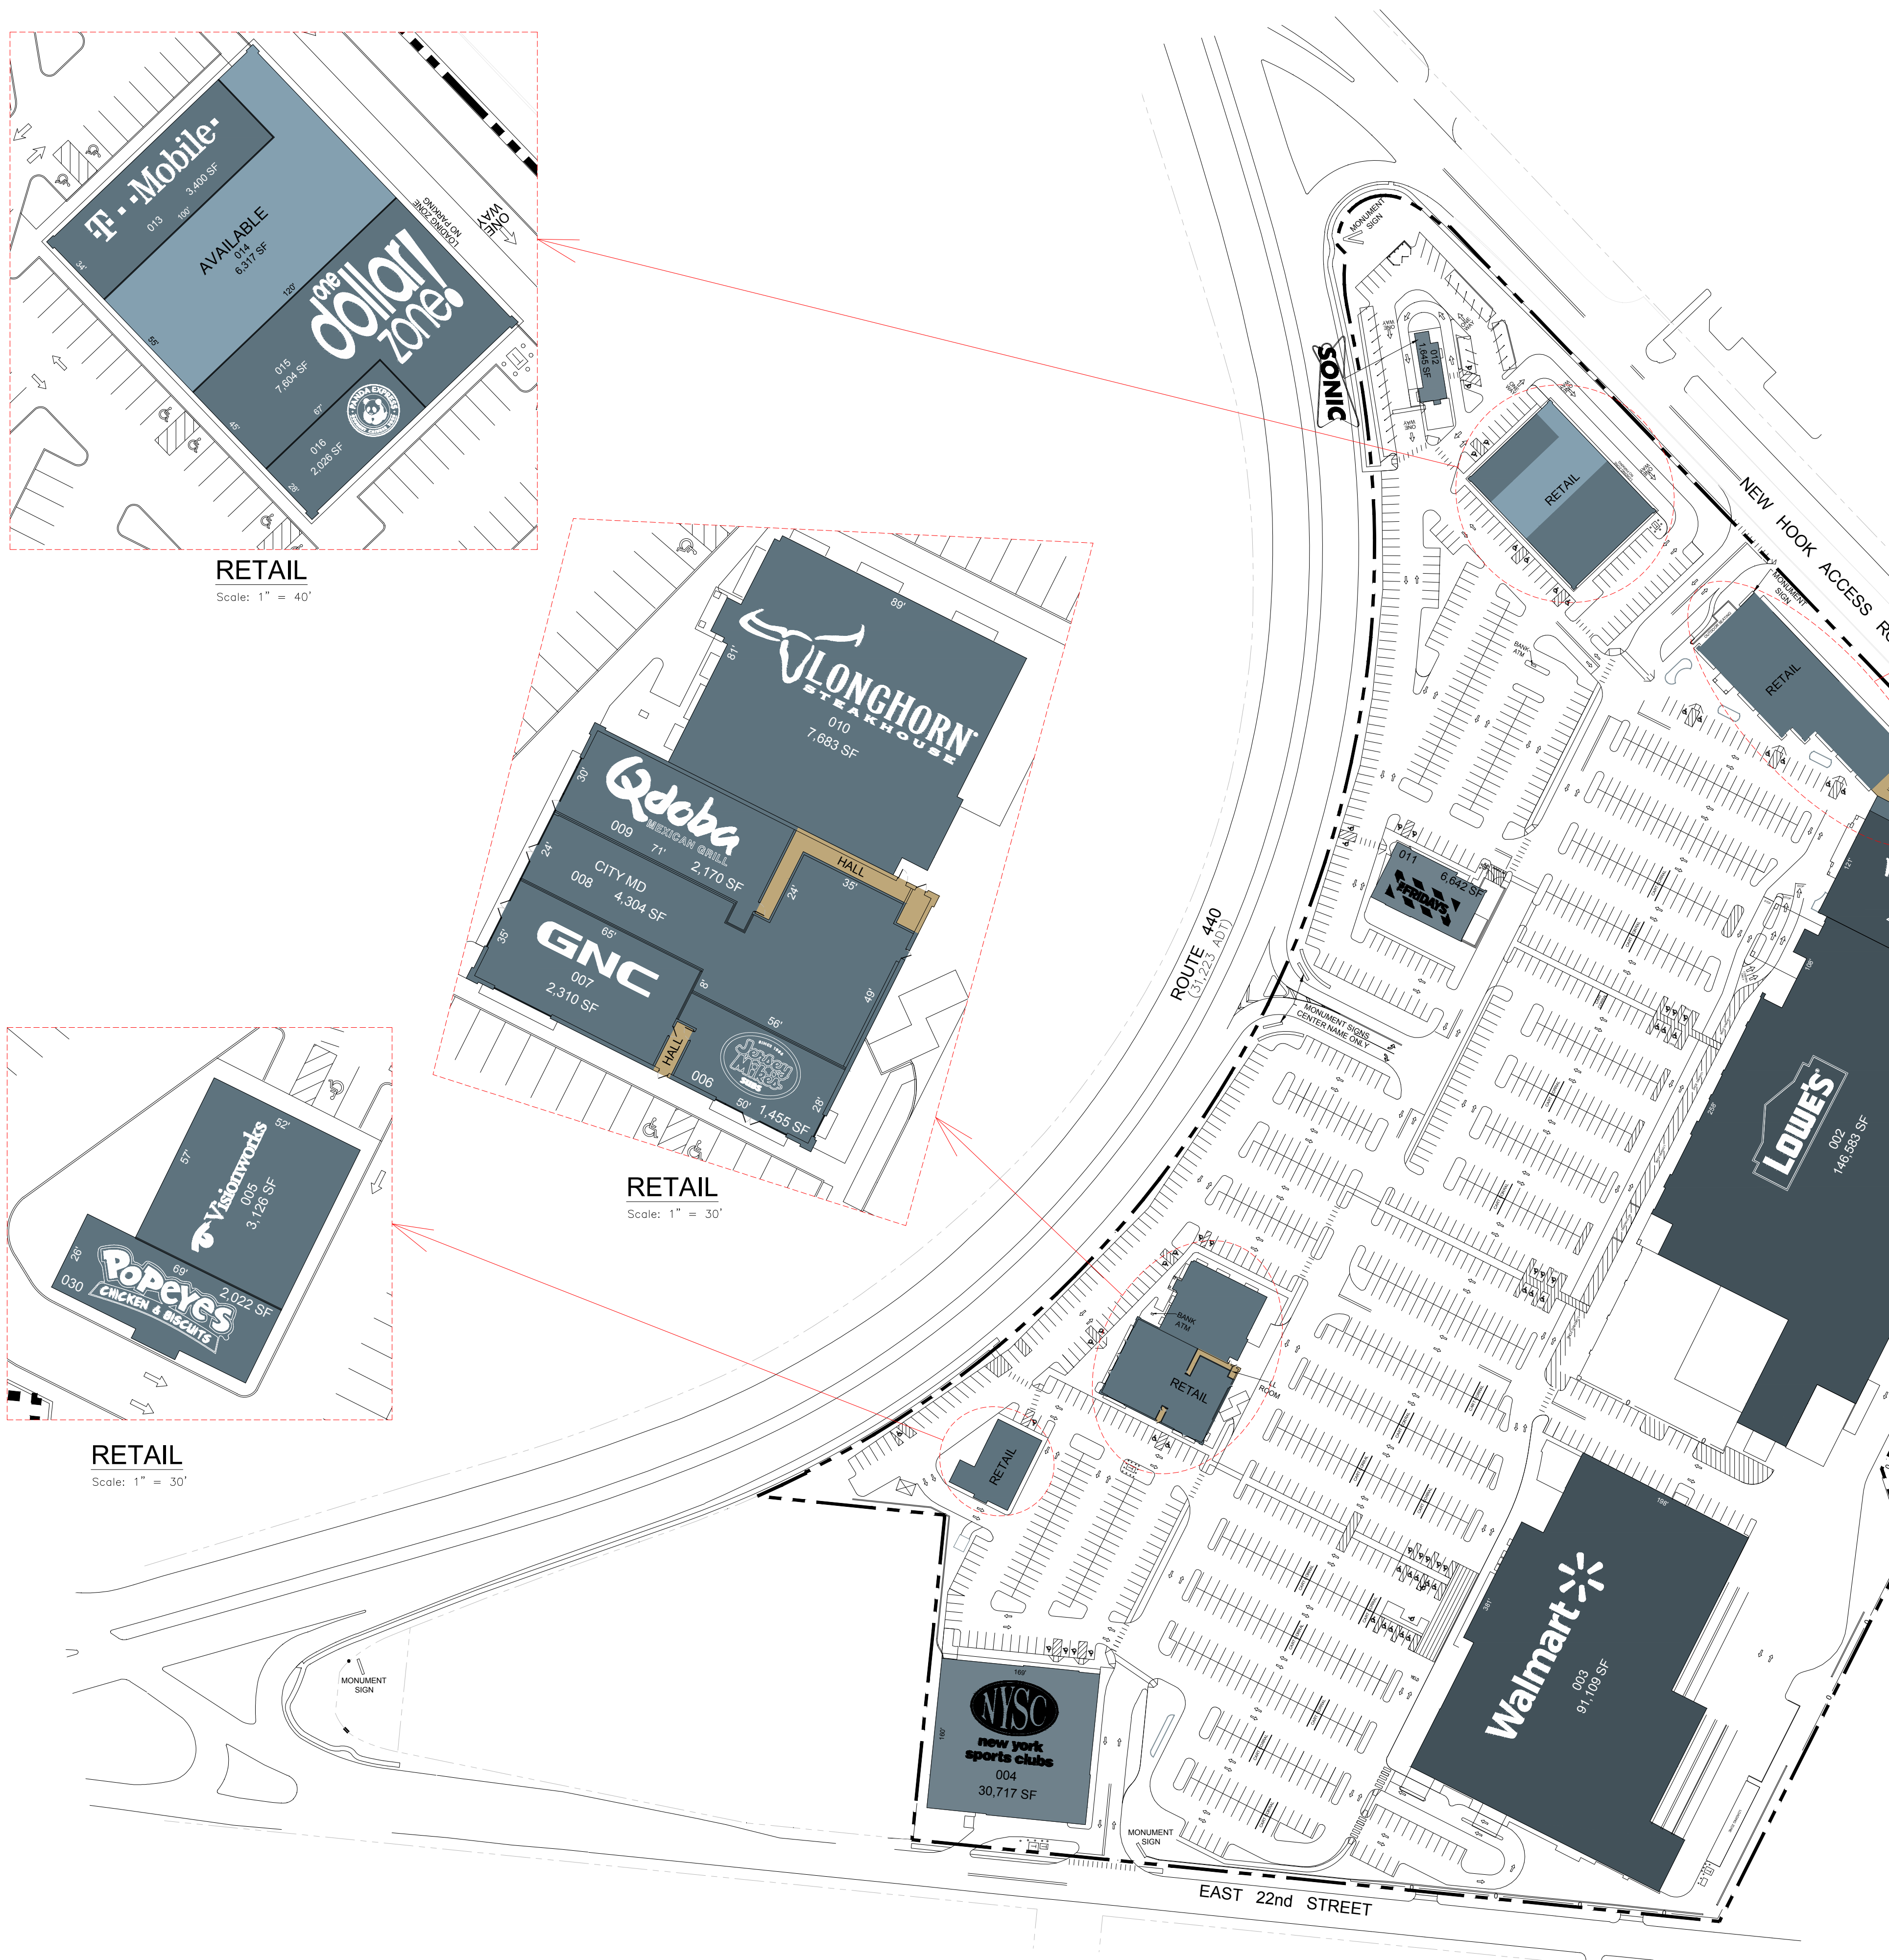

RETAIL
Scale: 1" = 40'

RETAIL
Scale: 1" = 30'

RETAIL
Scale: 1" = 30'

RETAIL
Scale: 1" = 30'

OVERALL SITE
Scale: 1" = 100'