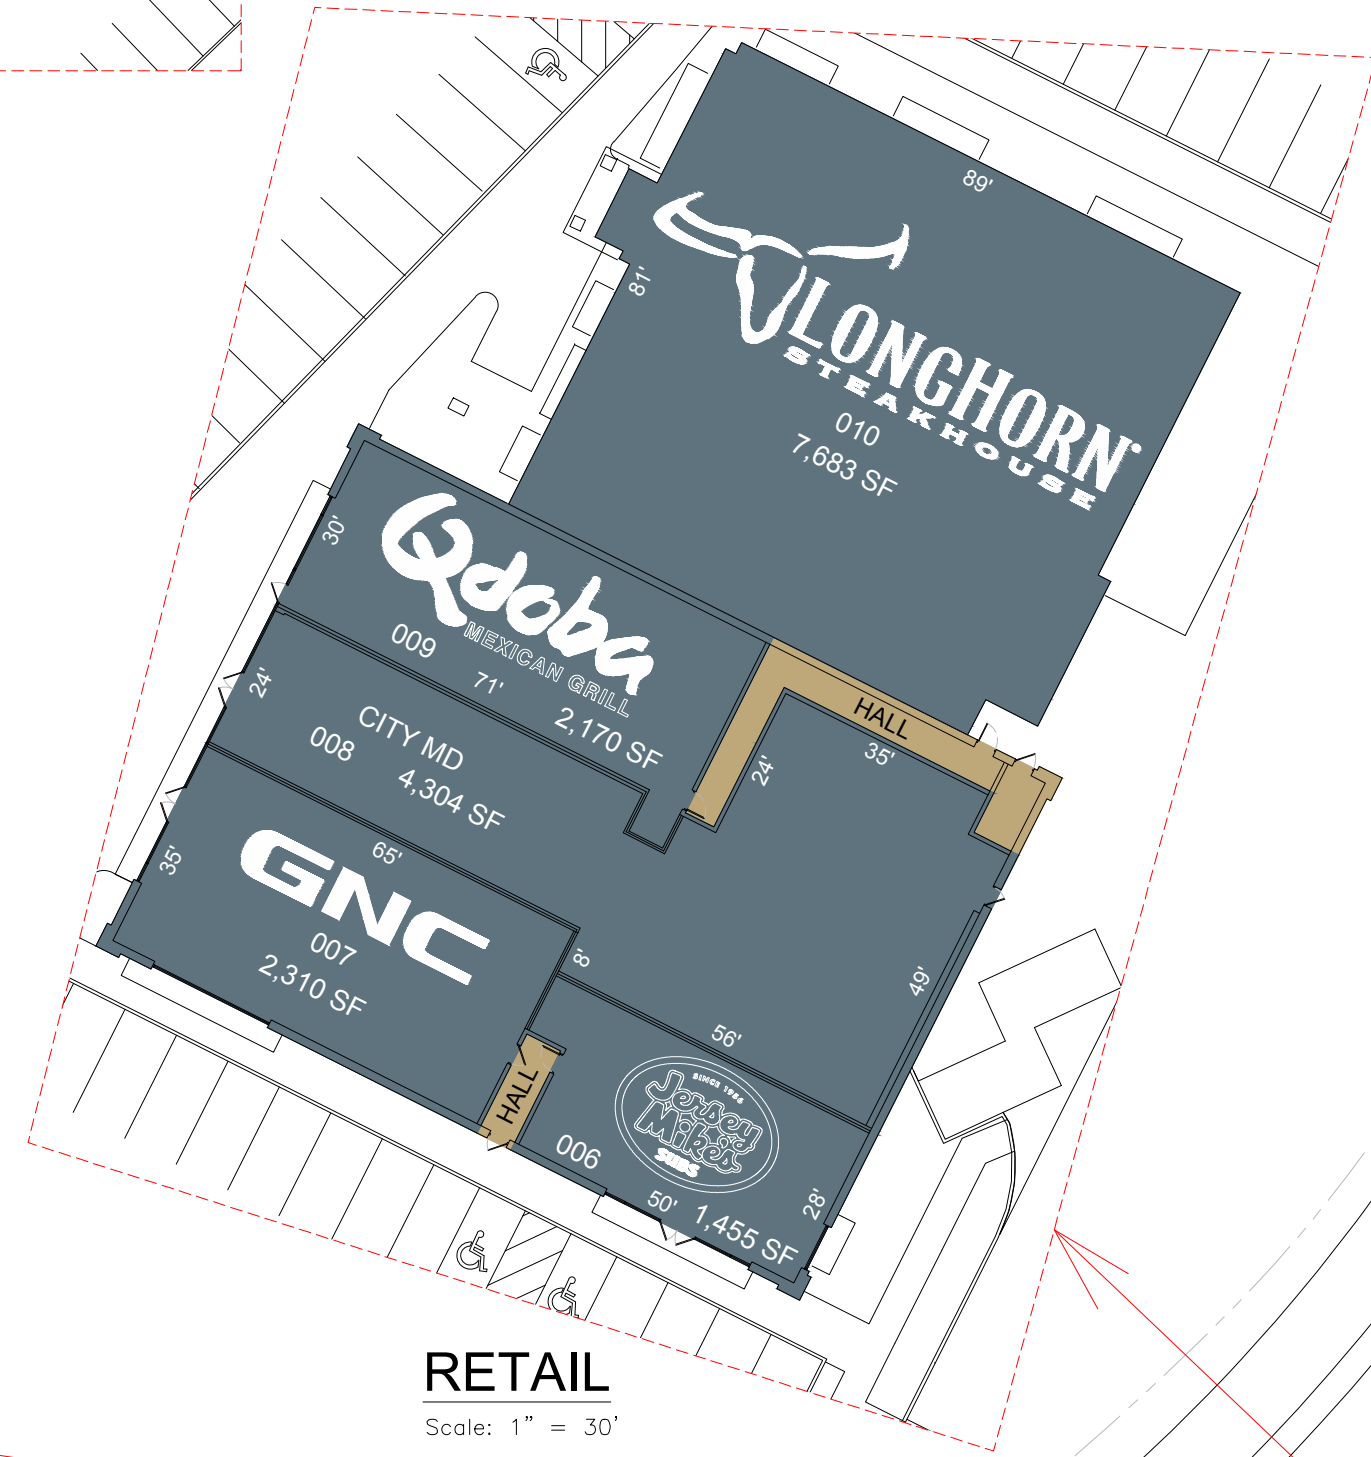

RETAIL
Scale: 1" = 40'

RETAIL
Scale: 1" = 30'

RETAIL
Scale: 1" = 30'

RETAIL
Scale: 1" = 30'

OVERALL SITE
Scale: 1" = 100'