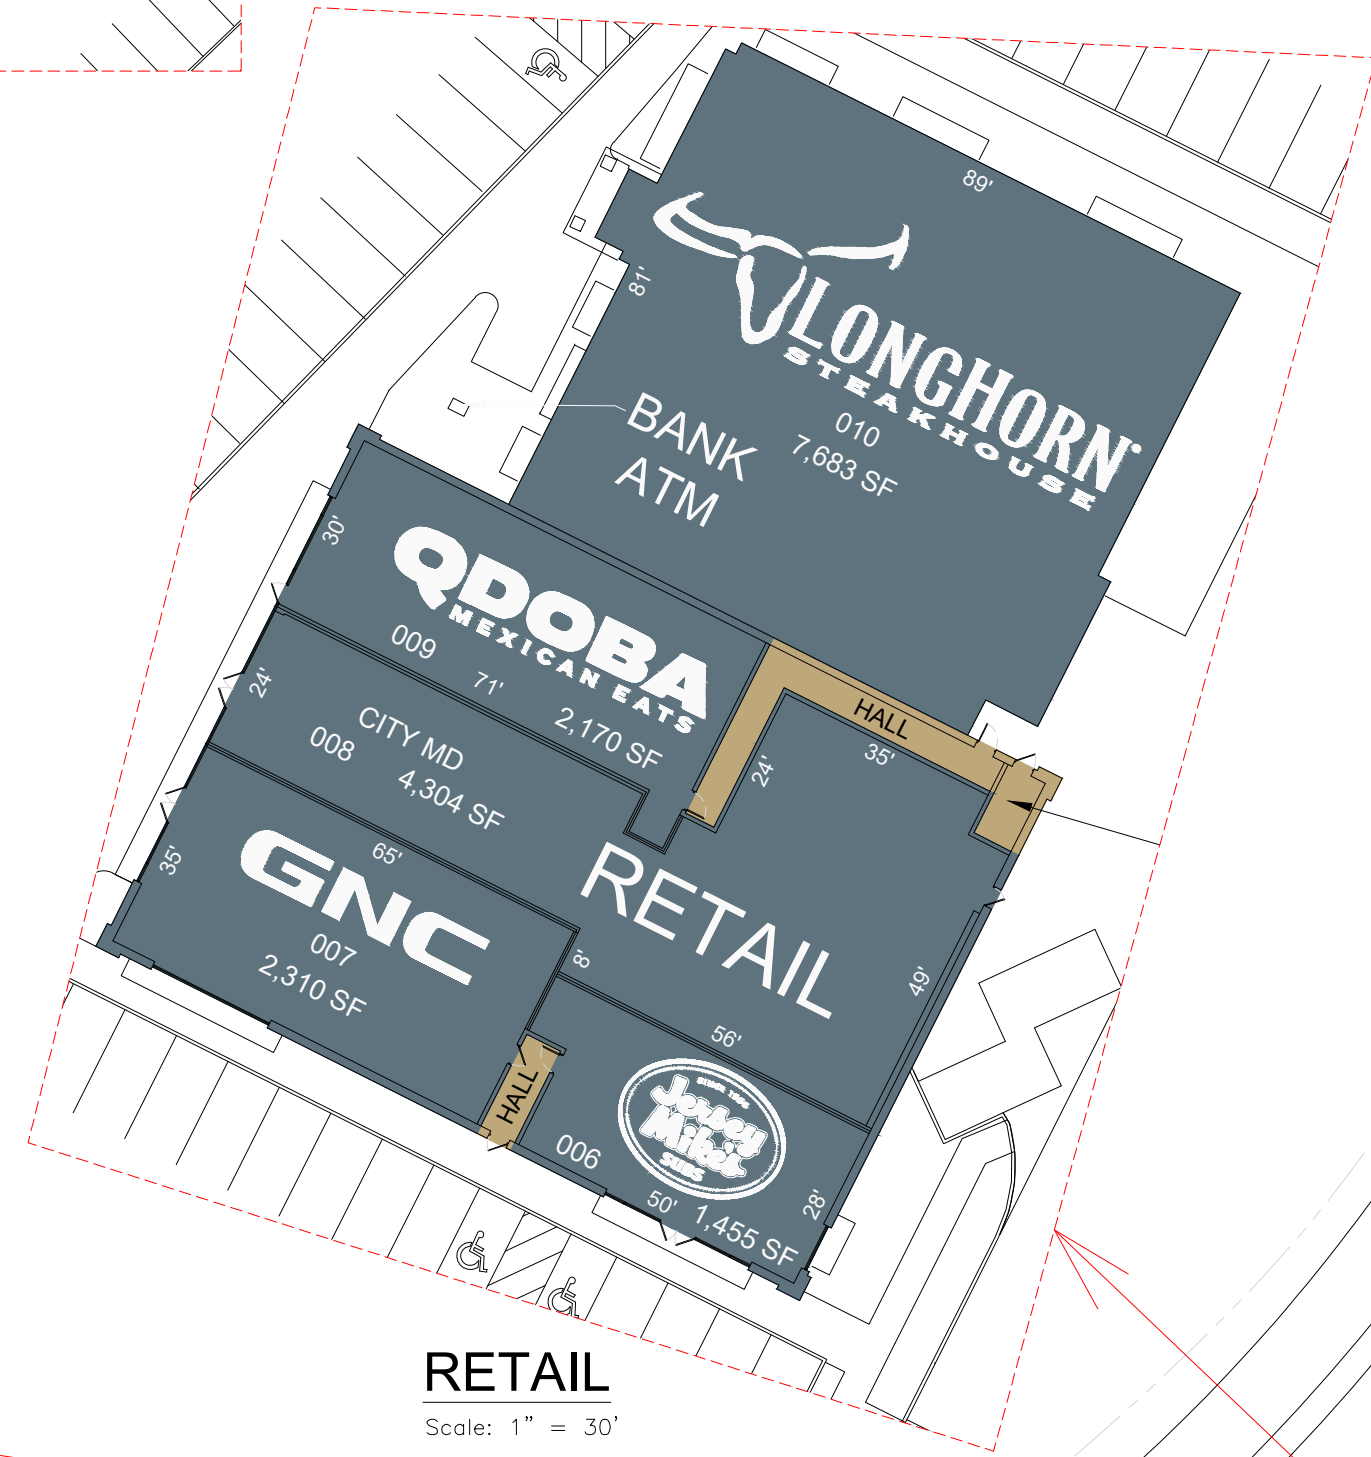

RETAIL
Scale: 1" = 40'

RETAIL
Scale: 1" = 30'

RETAIL
Scale: 1" = 30'

RETAIL
Scale: 1" = 30'

OVERALL SITE
Scale: 1" = 100'