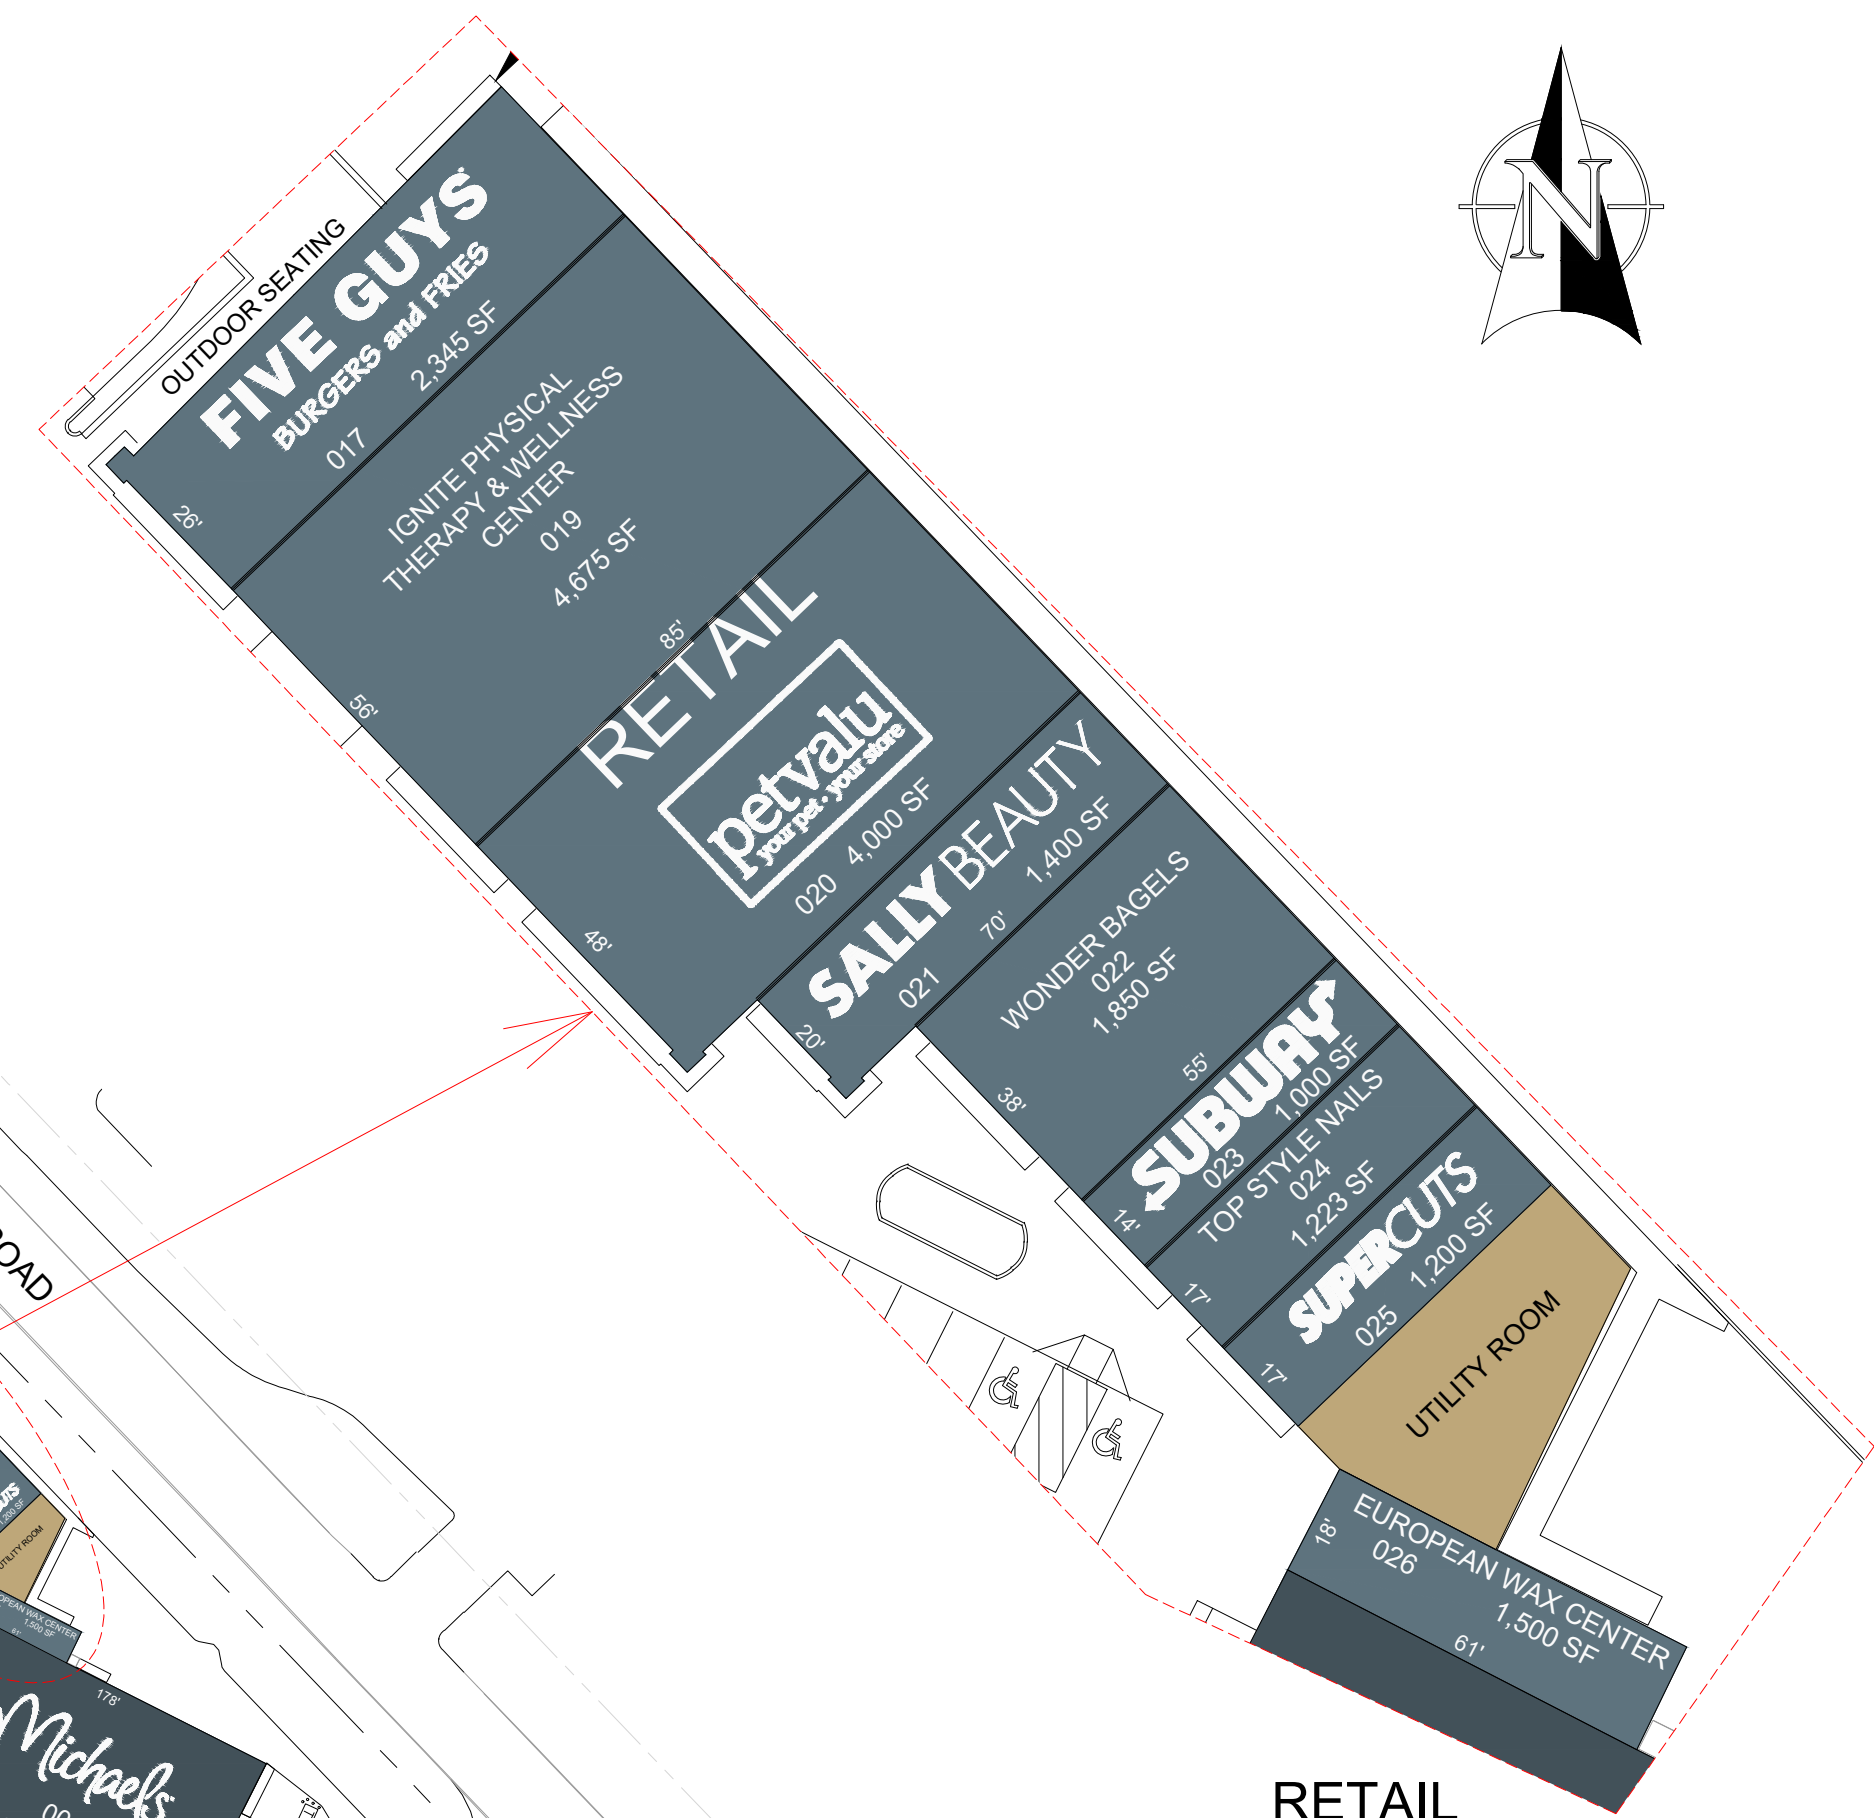

RETAIL
Scale: 1" = 40'

RETAIL
Scale: 1" = 30'

RETAIL
Scale: 1" = 30'

RETAIL
Scale: 1" = 30'

OVERALL SITE
Scale: 1" = 100'