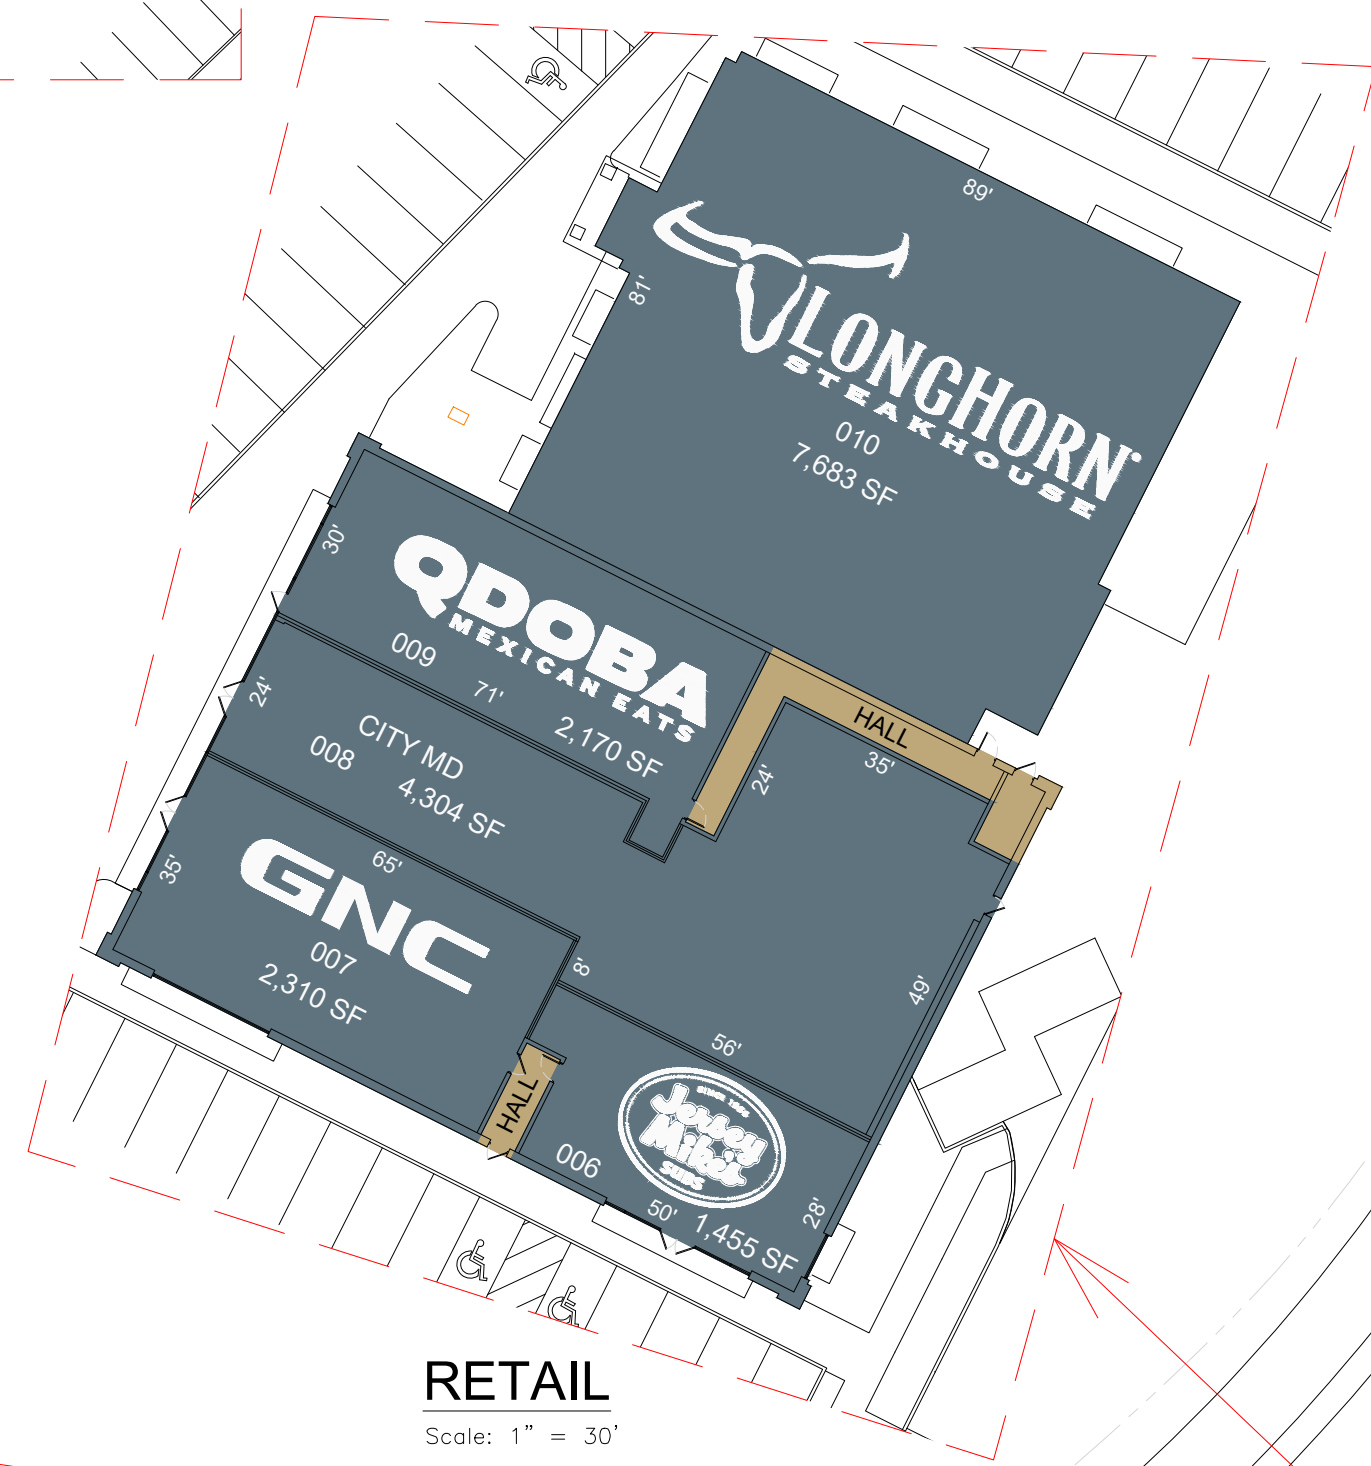

RETAIL
Scale: 1" = 40'

RETAIL
Scale: 1" = 30'

RETAIL
Scale: 1" = 30'

OVERALL SITE
Scale: 1" = 100'

EAST 22nd STREET