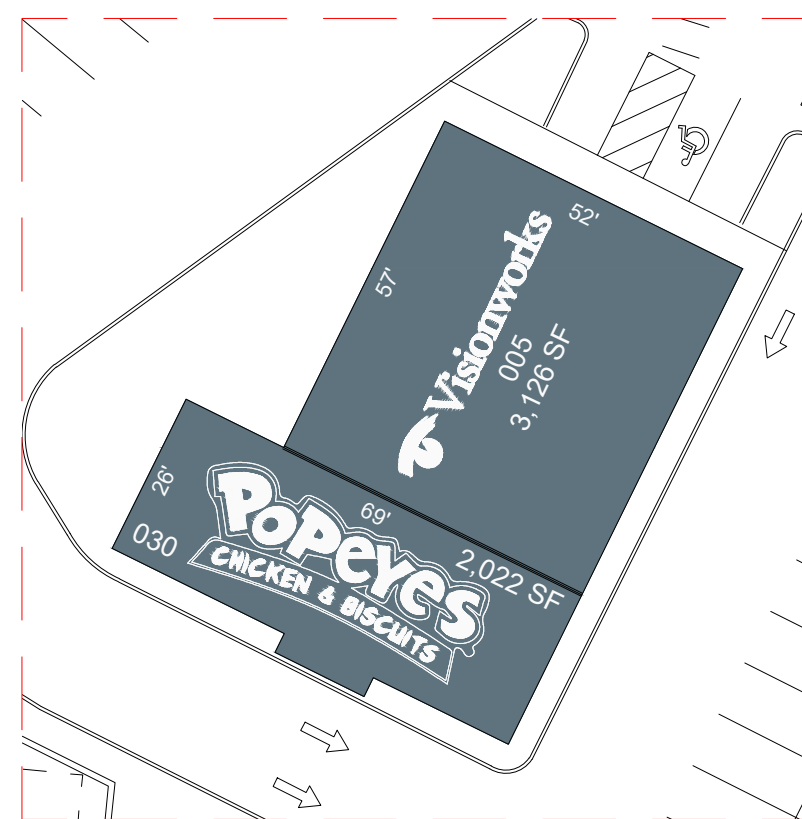

RETAIL
Scale: 1" = 40'

RETAIL
Scale: 1" = 30'

RETAIL
Scale: 1" = 30'

OVERALL SITE
Scale: 1" = 100'

EAST 22nd STREET