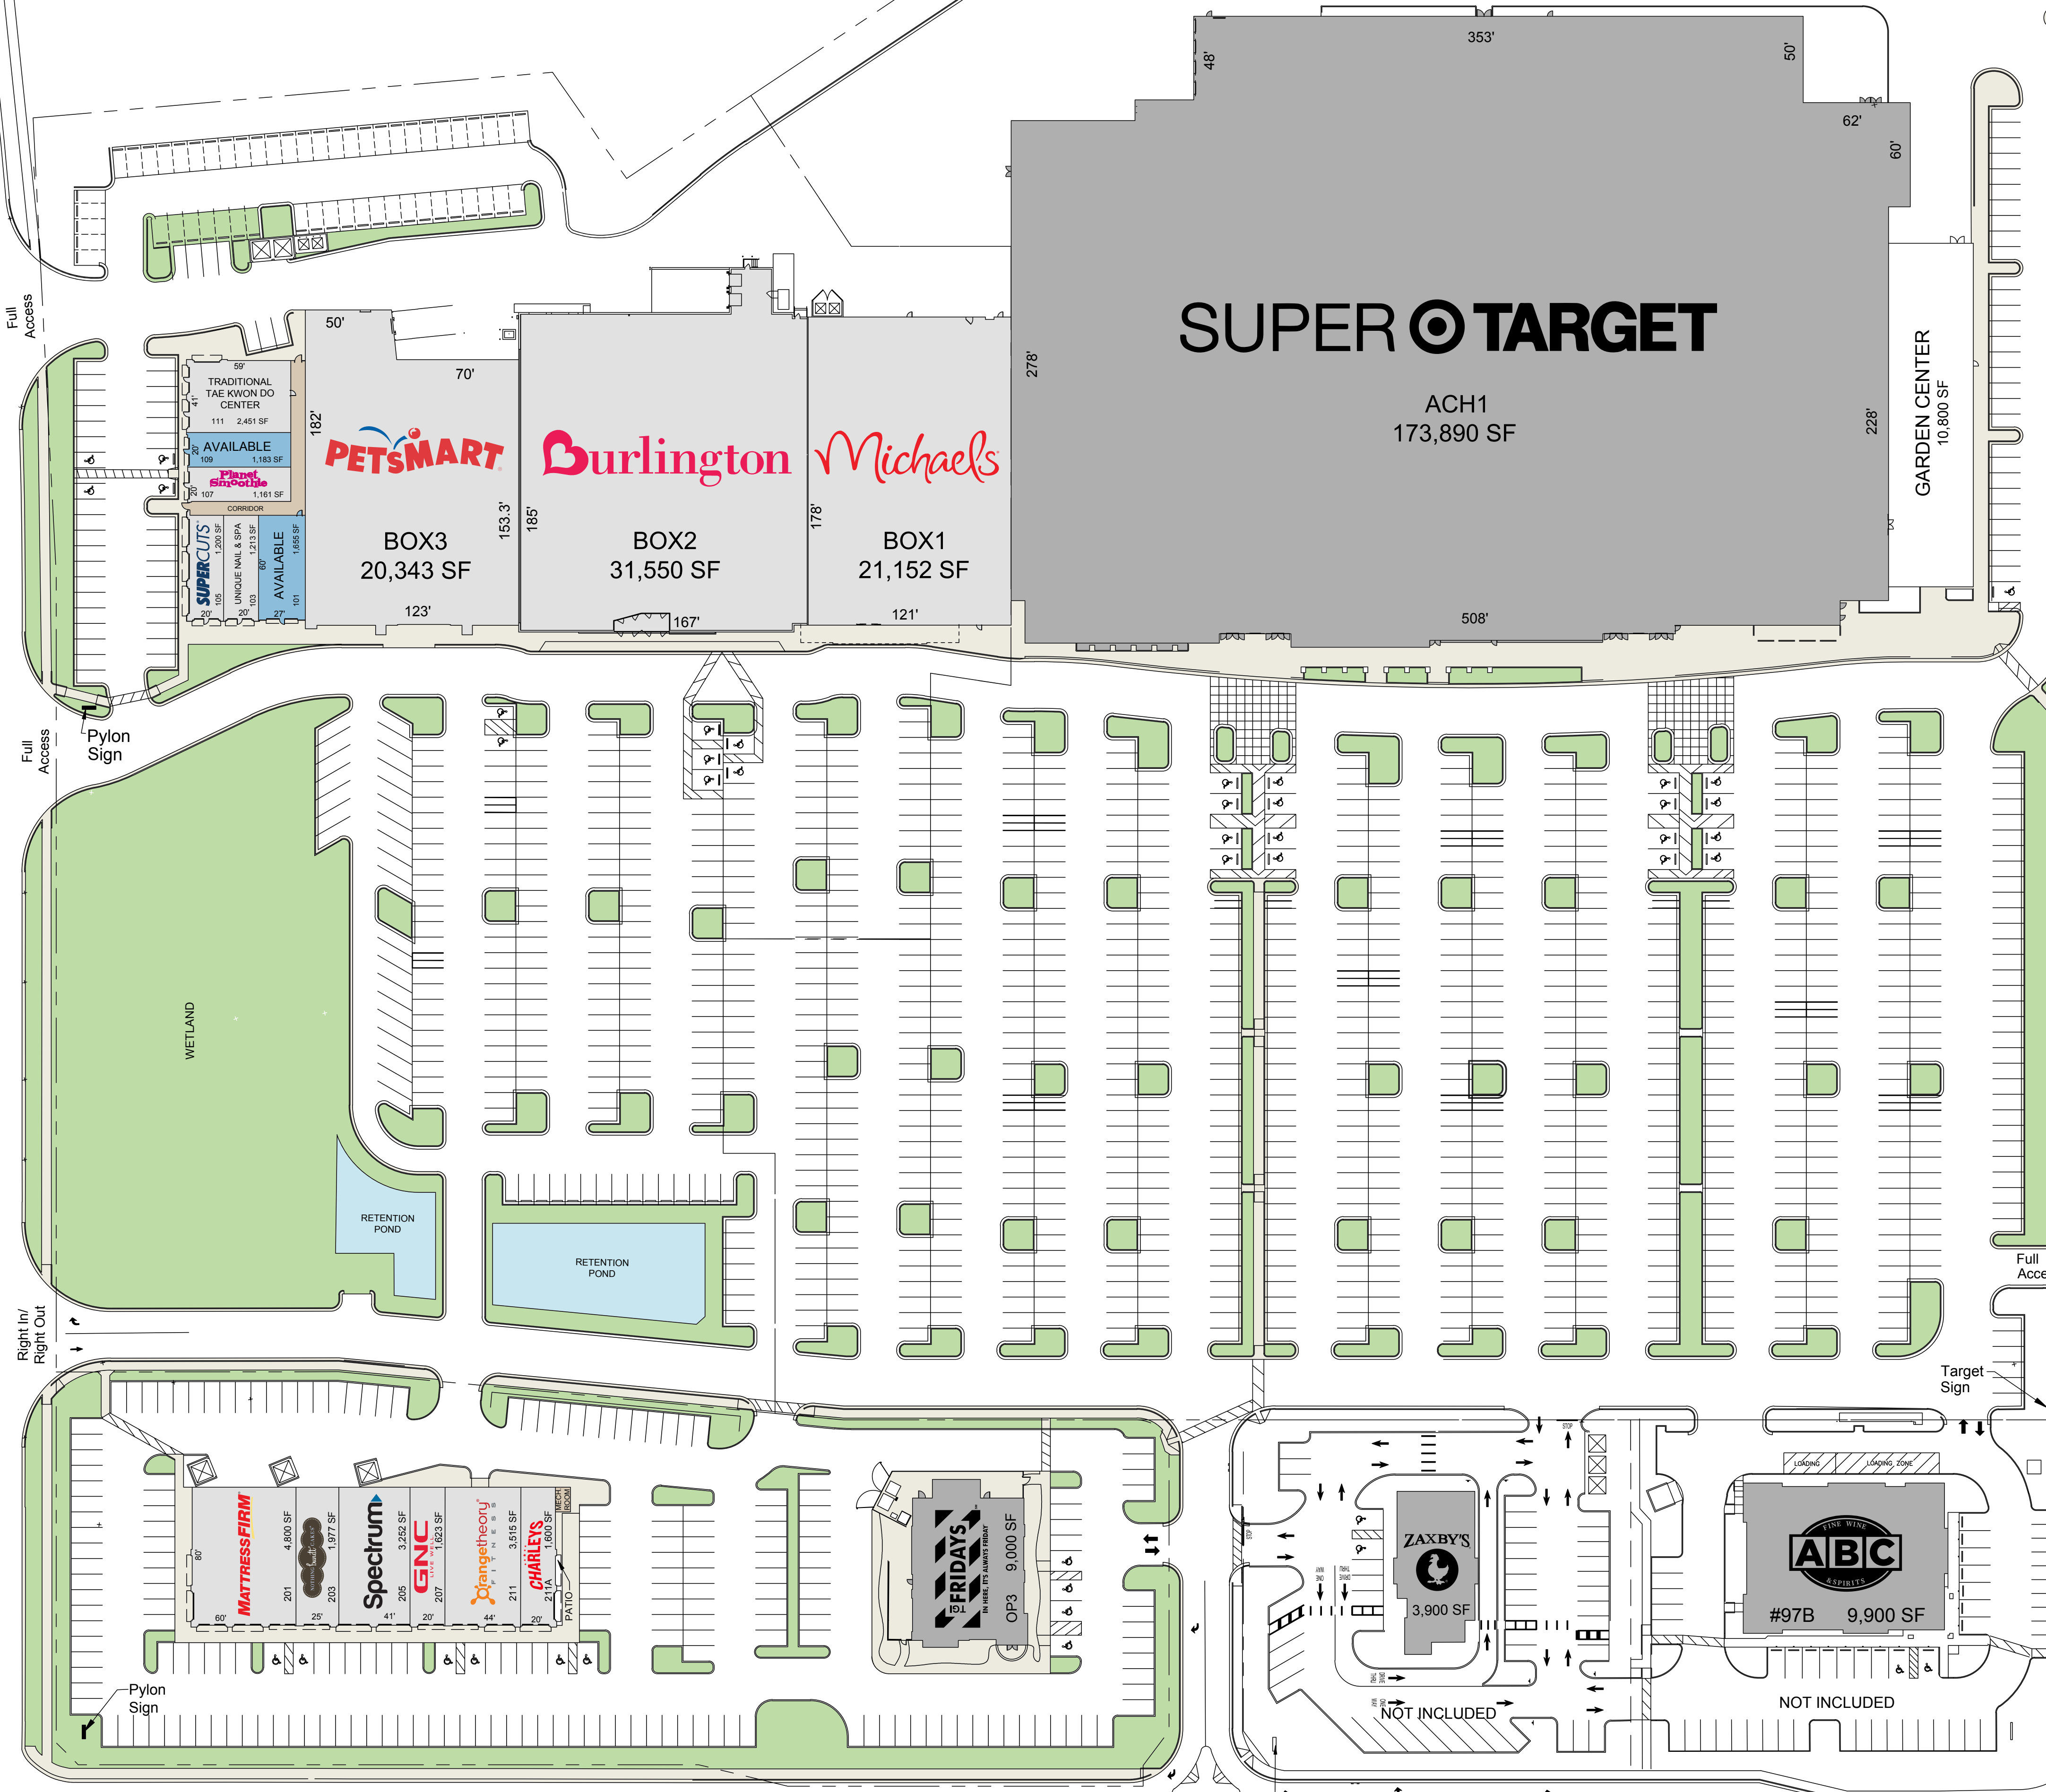

MONTAGUE STREET

PISTOL RANGE ROAD

WEST HILLSBOROUGH AVENUE (49,500 ADT)

Right In/Right Out

Full Access

Full Access

Pylon Sign

Pylon Sign