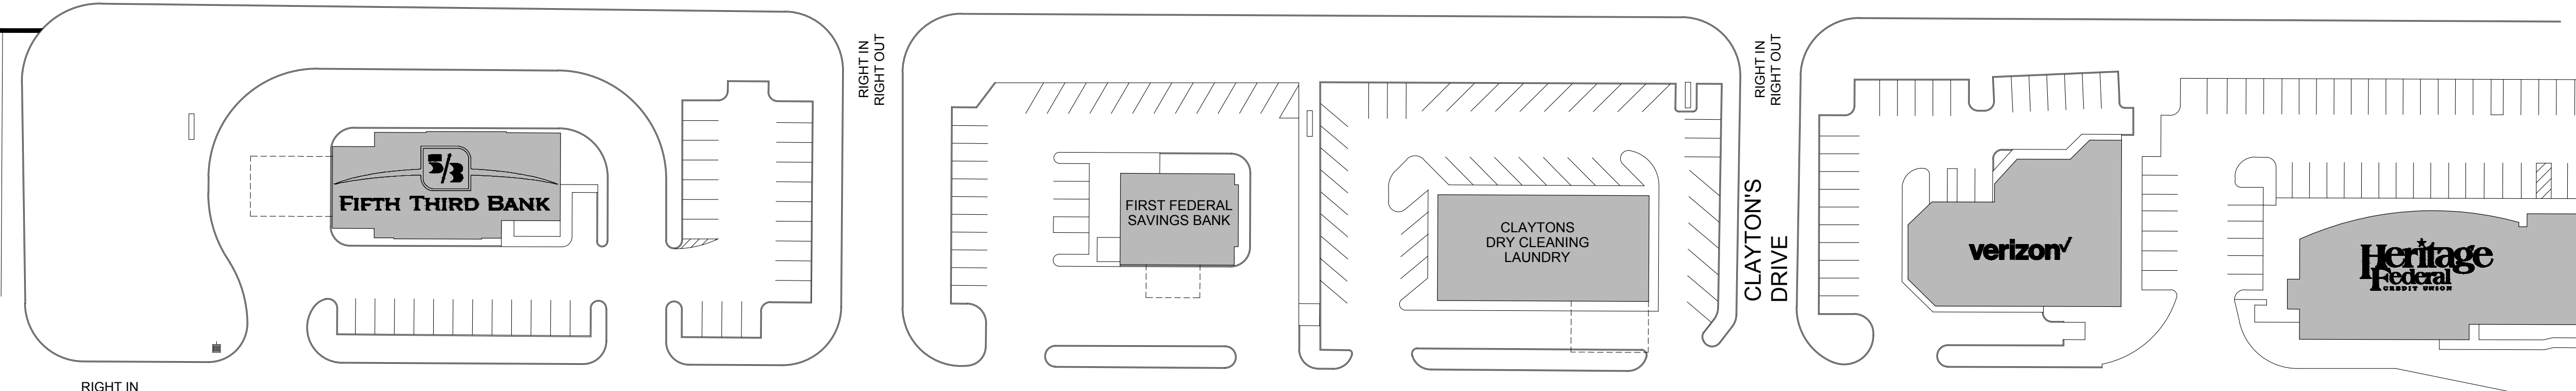

S.R. 66
(34,527 ADT)

BELL ROAD

BELL OAKS DRIVE

CLAYTON'S DRIVE

OUTLOT A
0.283 Ac.±

JALISCO MEXICAN RESTAURANT

German American Bank
Banking | Insurance | Investments

LOT 6A
Not Included

O'Reilly
AUTO PARTS

LOT 6B
Not Included

Hallmark
012 5,220 SF

Let's Get Tan
011 2,400 SF

POSTNET
000 1,200 SF

Edward Jones
000 1,200 SF

China Village
006 2,800 SF

Lovely Nails
007 1,400 SF

Great Clips
008 1,400 SF

GNC
009 1,400 SF

HAIR BLOCK
010 1,400 SF

A100
000 1,000 SF

Archie & Clyde's
002 10,412 SF

Schnucks
001 63,710 SF