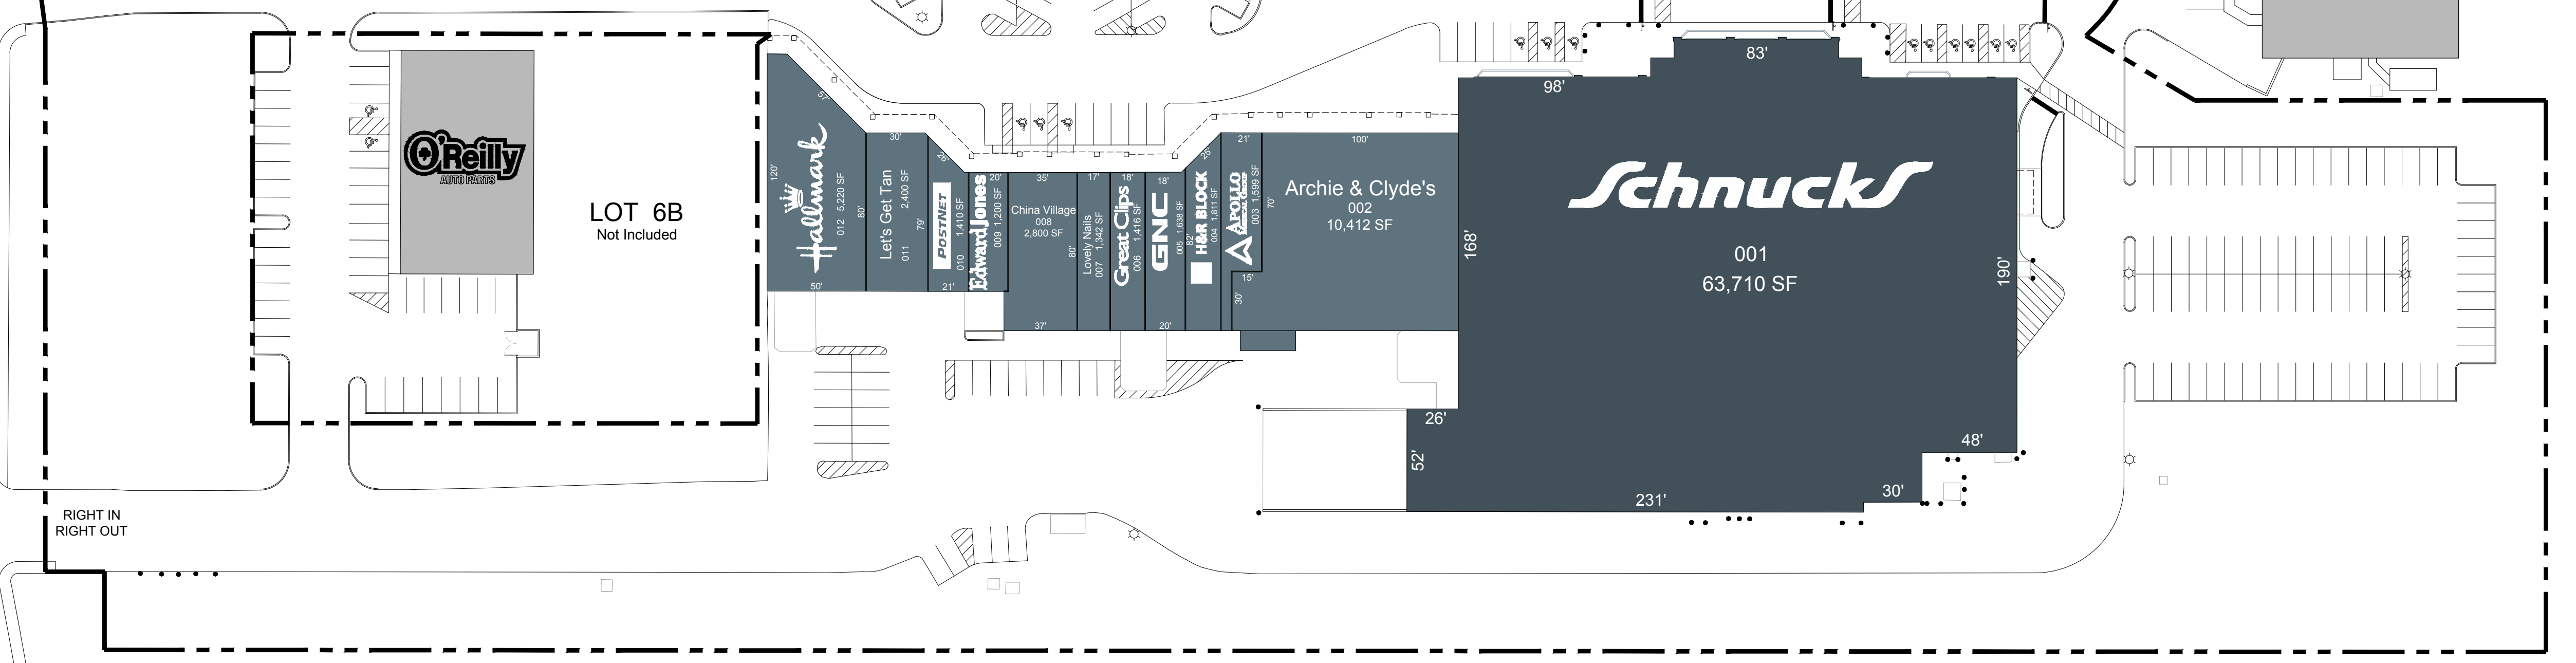

S.R. 66
(34,527 ADT)

BELL ROAD

BELL OAKS DRIVE

CLAYTON'S DRIVE

OUTLOT A
0.283 Ac.±

JALISCO MEXICAN RESTAURANT

German American Bank
Banking | Insurance | Investments

LOT 6A
Not Included

O'Reilly
AUTO PARTS

LOT 6B
Not Included

Hallmark
012 5,220 SF

Let's Get Tan
011 2,400 SF

POSTNET
000 1,200 SF

Edward Jones
000 1,200 SF

China Village
006 2,800 SF

Lovely Nails
007 1,400 SF

Great Clips
008 1,400 SF

GNC
009 1,400 SF

HAIR BLOCK
010 1,400 SF

A100
000 1,000 SF

Archie & Clyde's
002 10,412 SF

Schnucks
001 63,710 SF