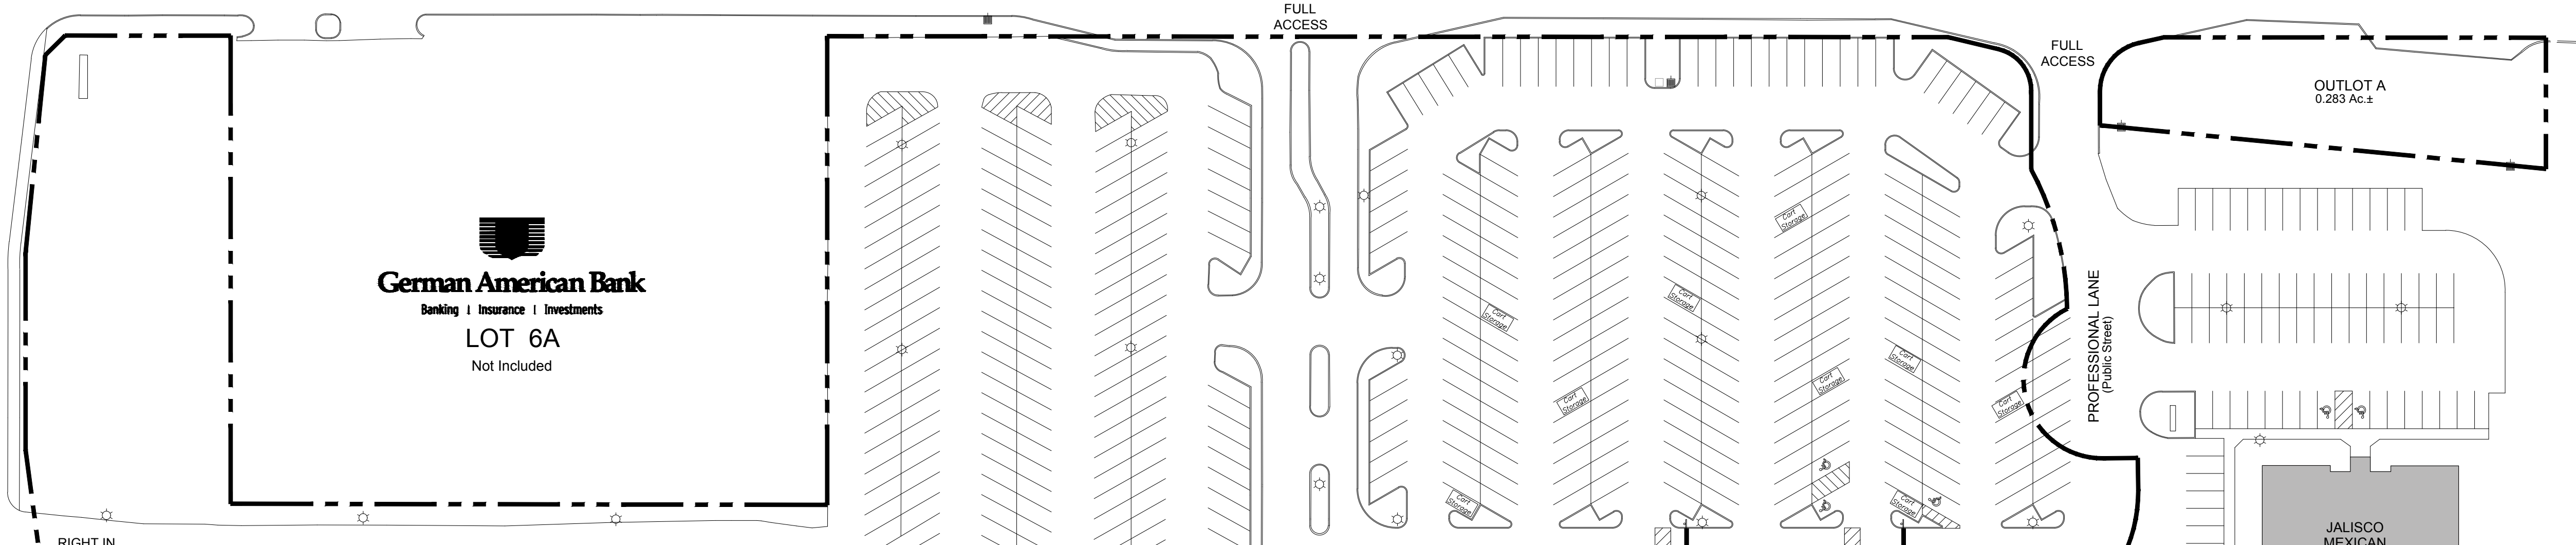

S.R. 66
(34,527 ADT)

BELL ROAD

BELL OAKS DRIVE

CLAYTON'S DRIVE

OUTLOT A
0.283 Ac.±

JALISCO MEXICAN RESTAURANT

German American Bank
Banking | Insurance | Investments

LOT 6A
Not Included

O'Reilly
AUTO PARTS

LOT 6B
Not Included

Hallmark
012 5,220 SF

Let's Get Tan
011 2,400 SF

POSTNET
000 1,200 SF

Edward Jones
000 1,200 SF

China Village
006 2,800 SF

Lovely Nails
007 1,400 SF

Great Clips
008 1,400 SF

GNC
009 1,400 SF

HAIR BLOCK
010 1,400 SF

A100
000 1,000 SF

Archie & Clyde's
002 10,412 SF

Schnucks
001 63,710 SF