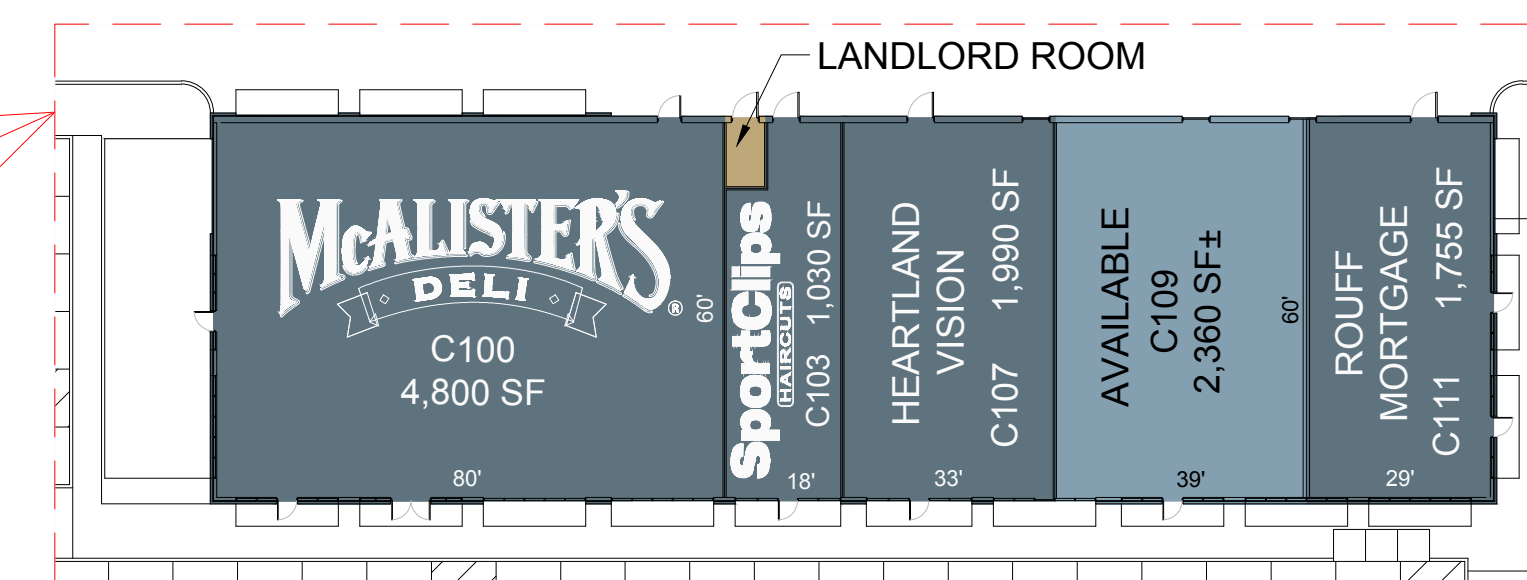

RETAIL "A"
Scale: 1"=30'

RETAIL "B"
Scale: 1"=30'

OVERALL SITE
Scale: 1"=80'