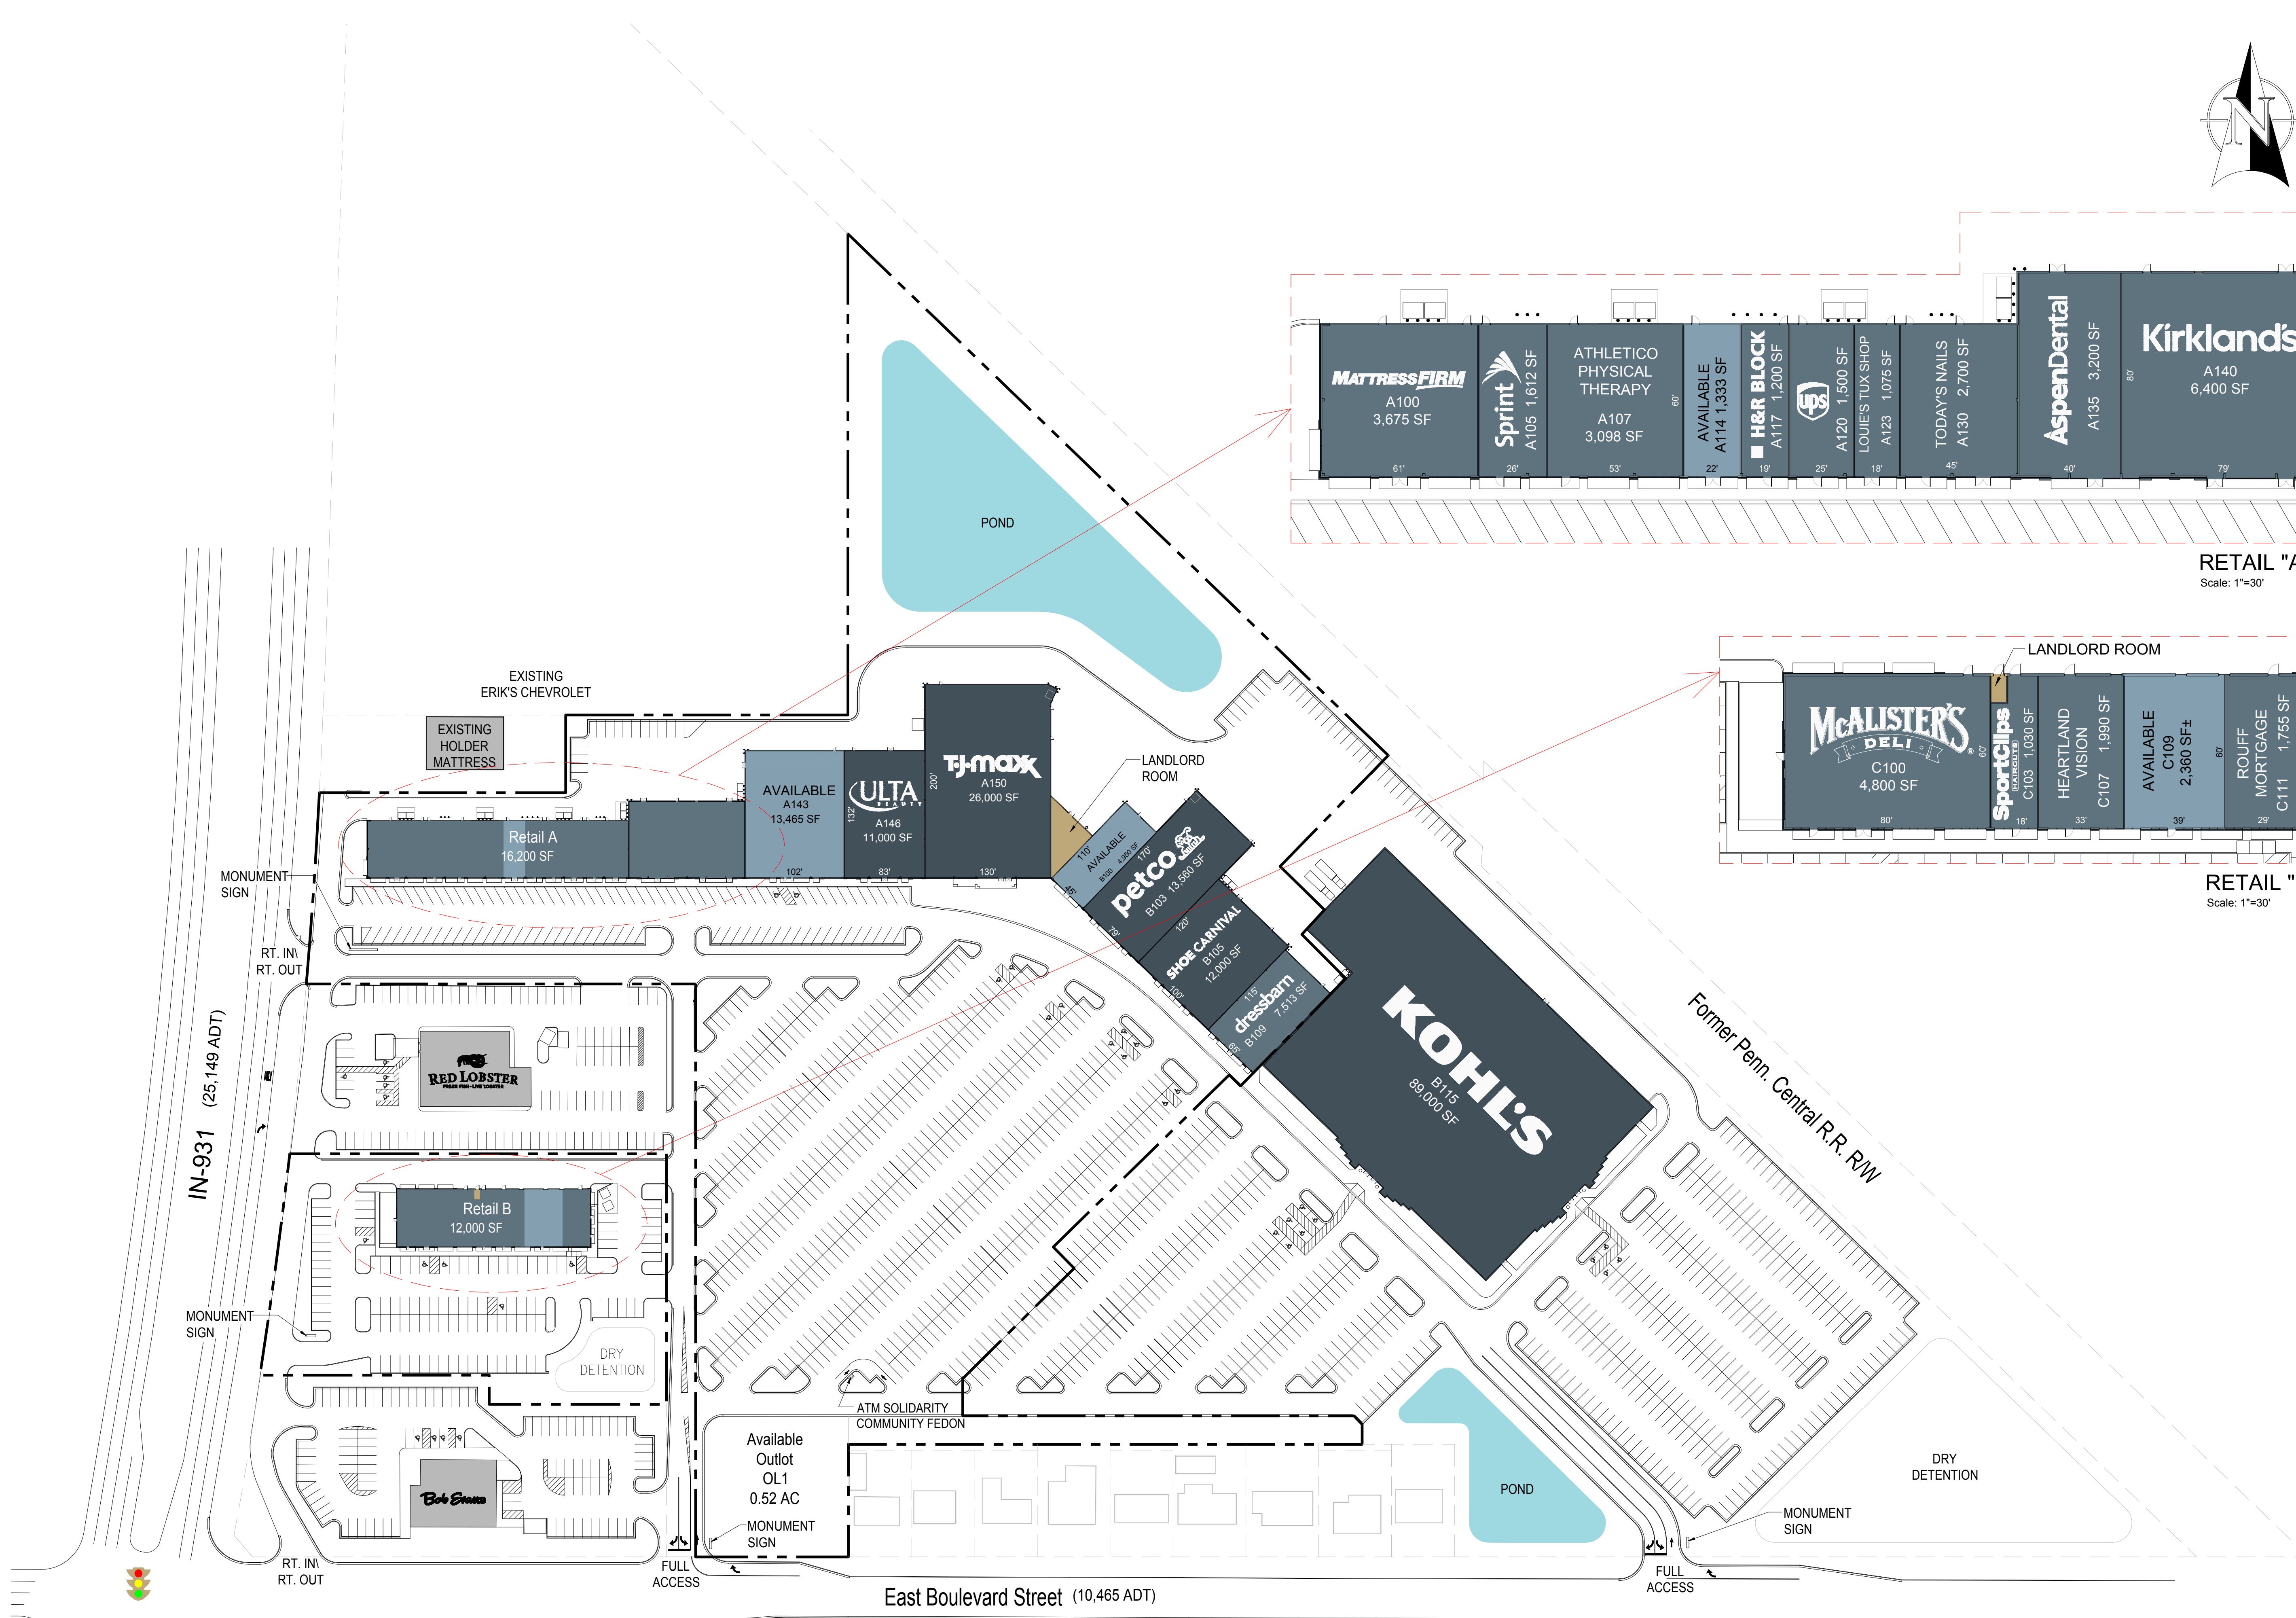

RETAIL "A"
Scale: 1"=30'

RETAIL "B"
Scale: 1"=30'

OVERALL SITE
Scale: 1"=80'