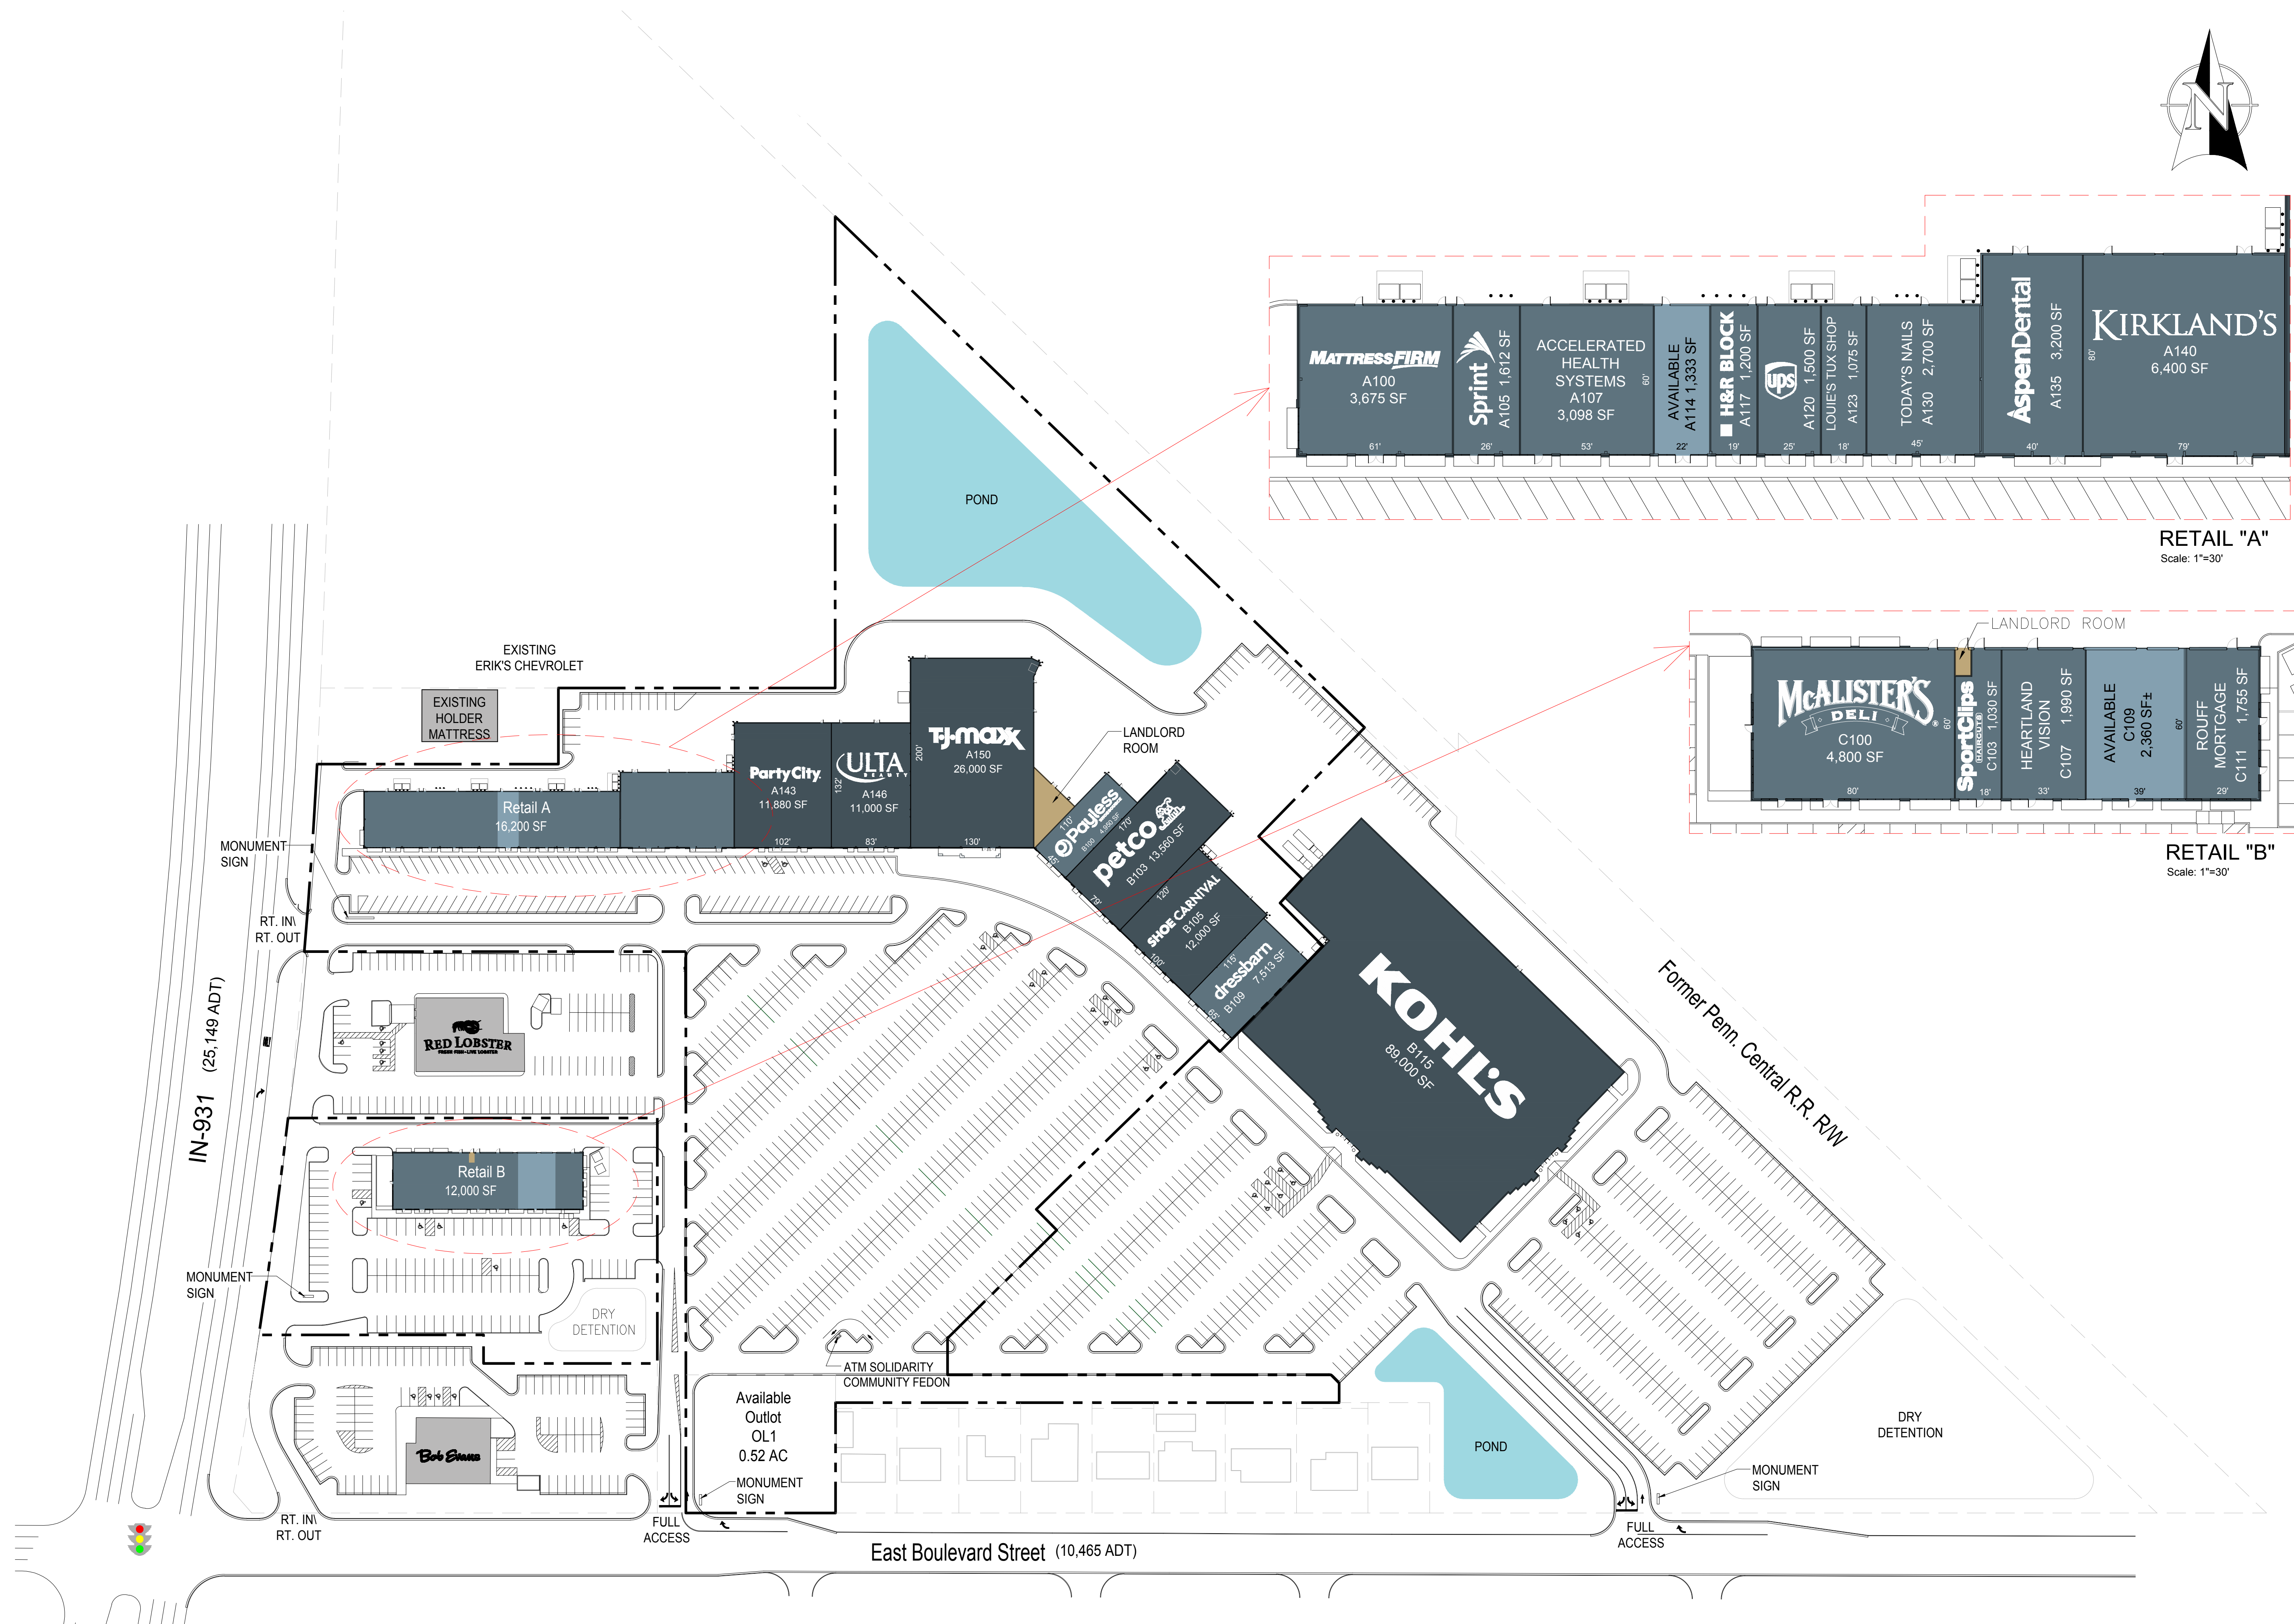

RETAIL "A"
Scale: 1"=30'

RETAIL "B"
Scale: 1"=30'

OVERALL SITE
Scale: 1"=80'