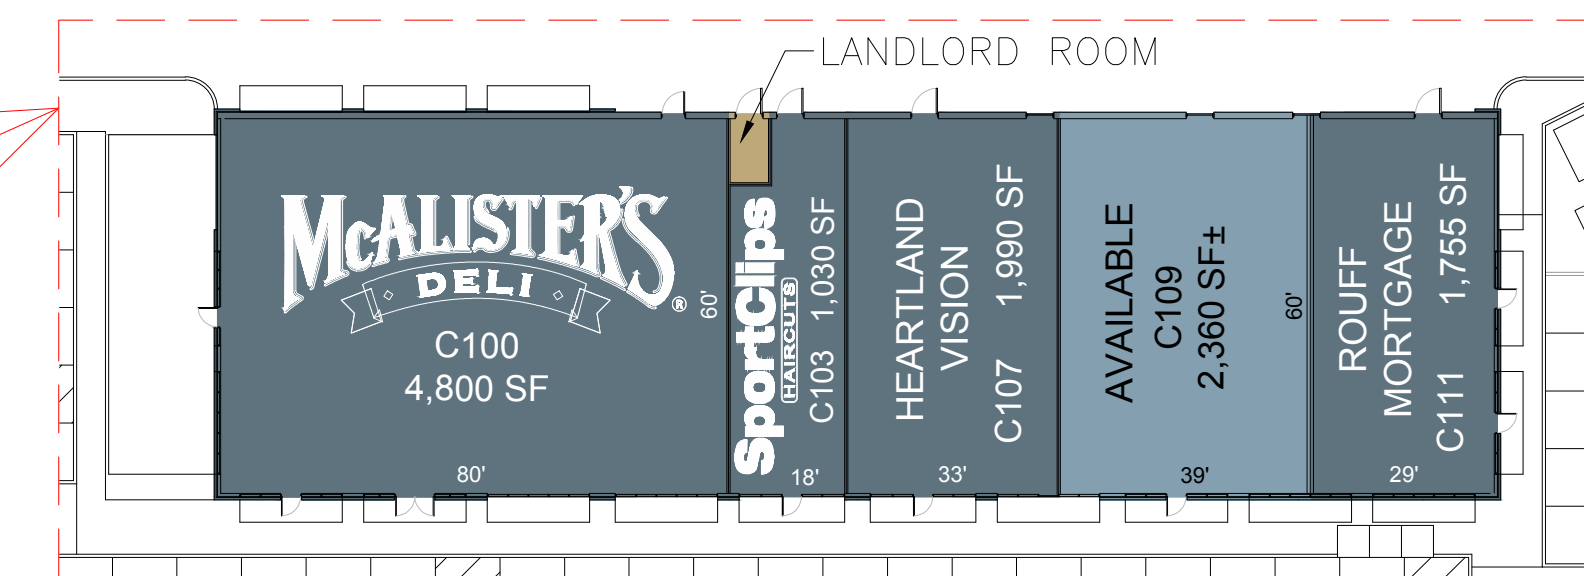

RETAIL "A"
Scale: 1"=30'

RETAIL "B"
Scale: 1"=30'

OVERALL SITE
Scale: 1"=80'