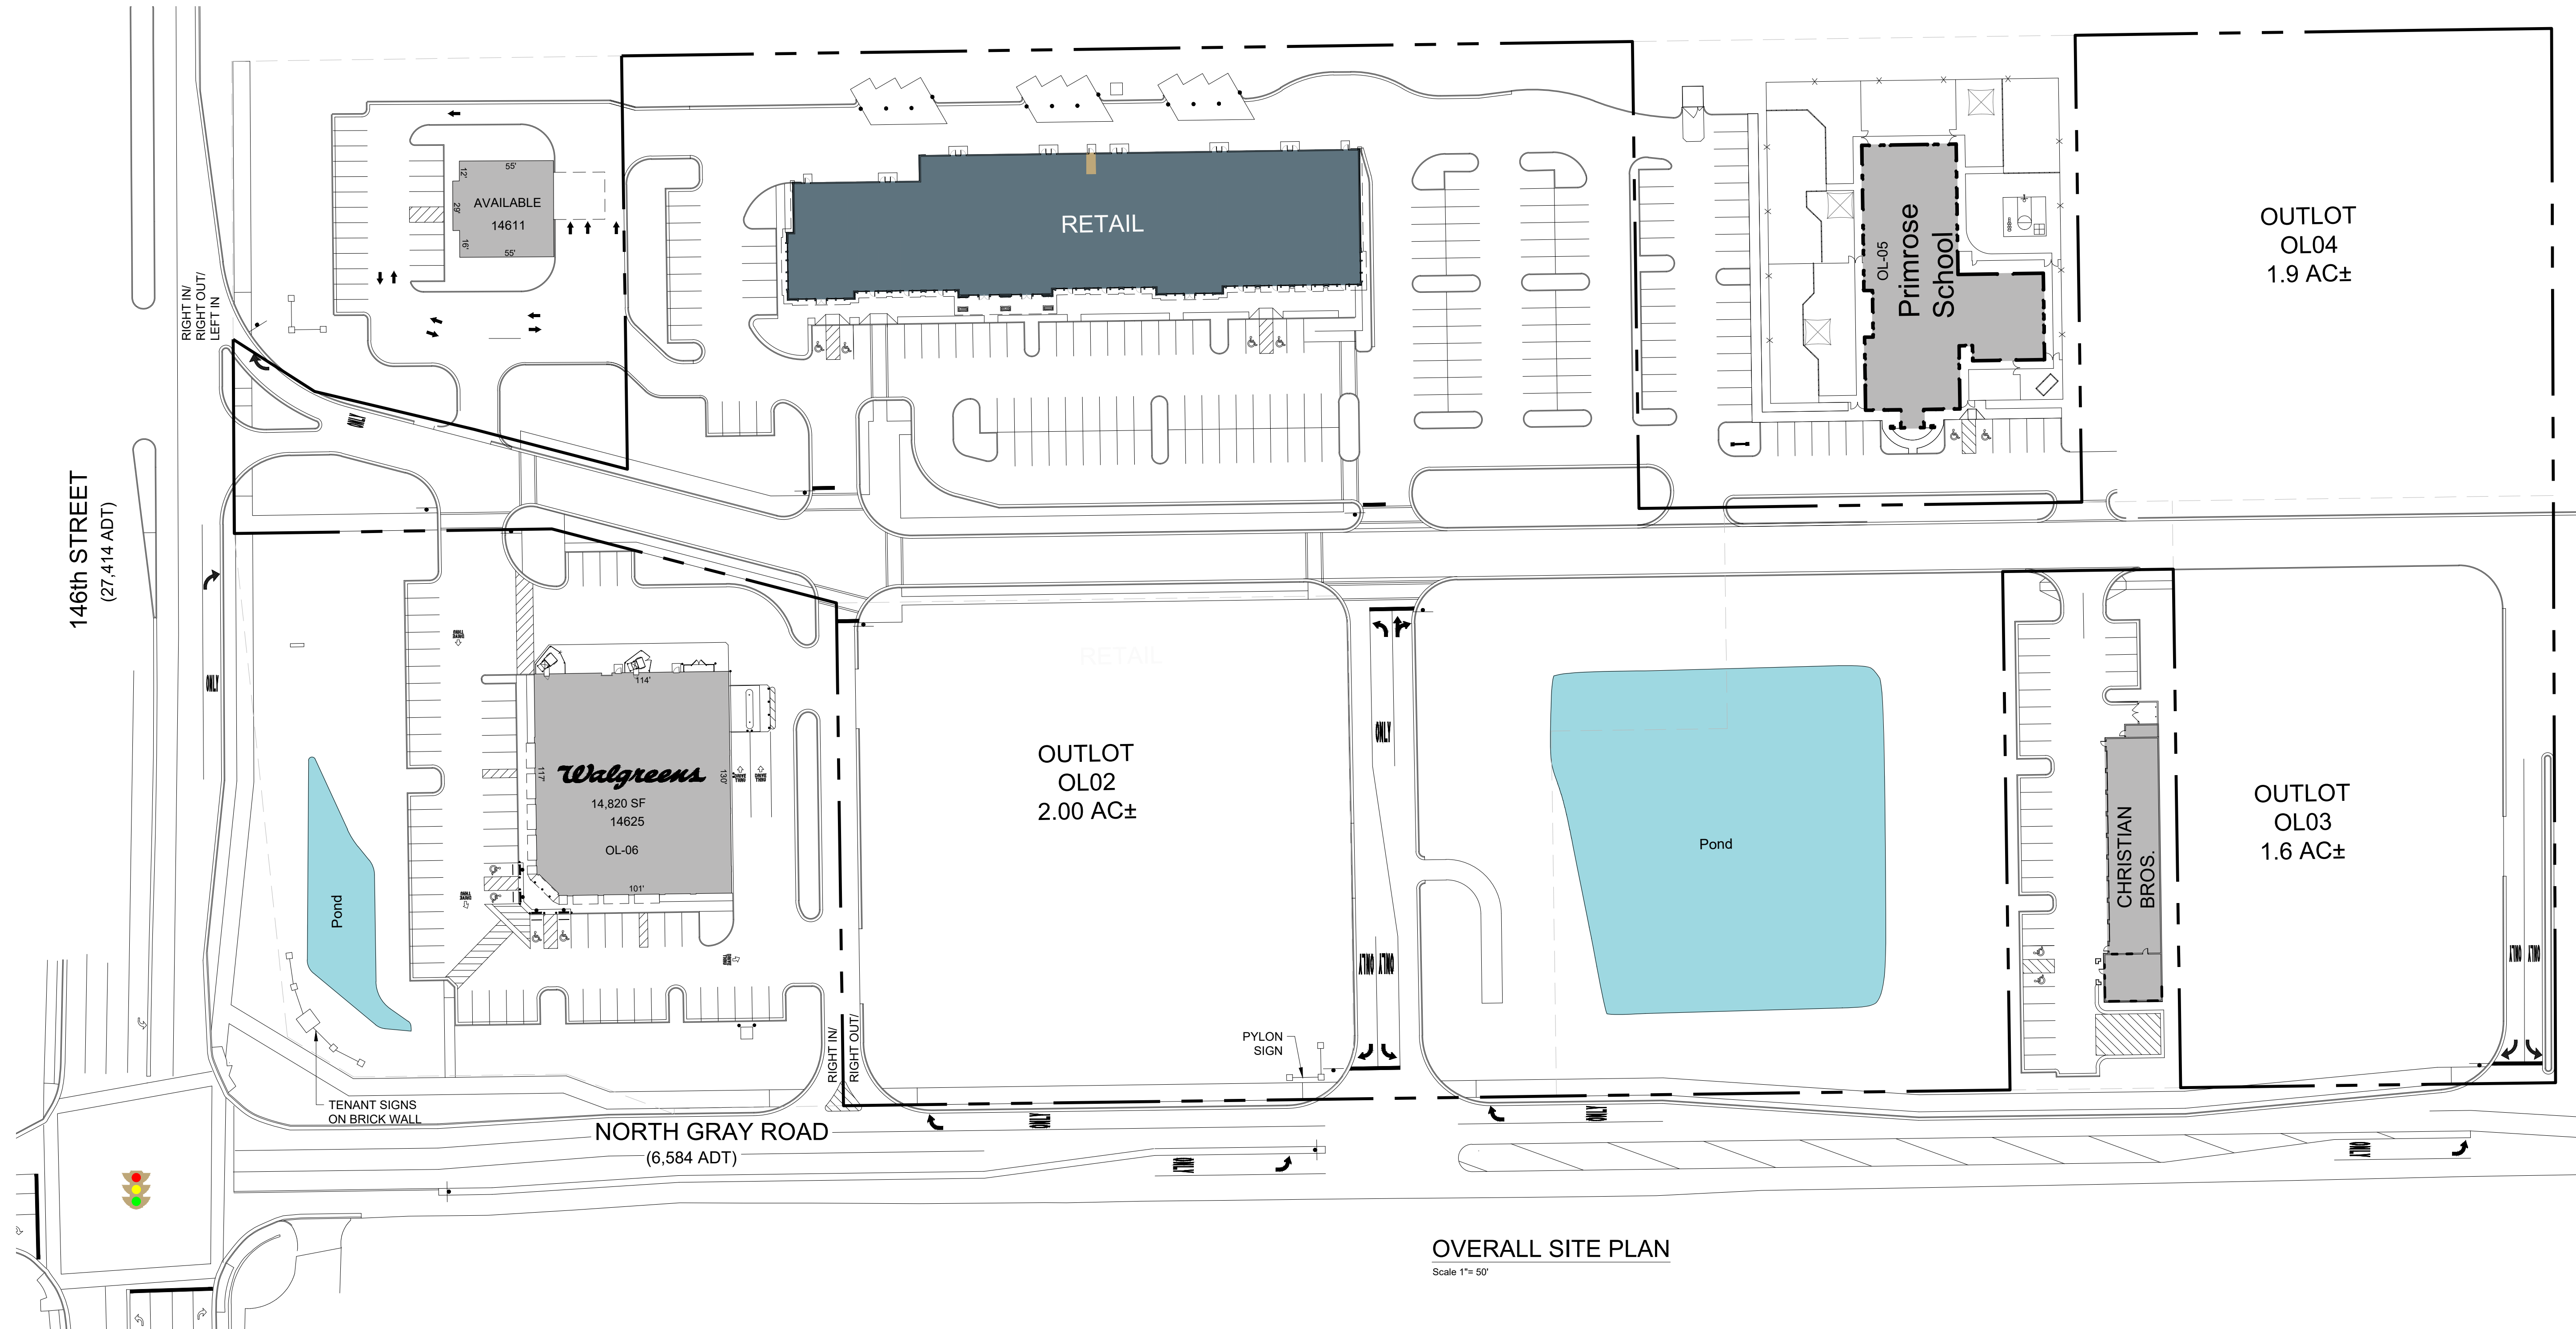

RETAIL  
Scale 1" = 30'

OVERALL SITE PLAN  
Scale 1" = 50'