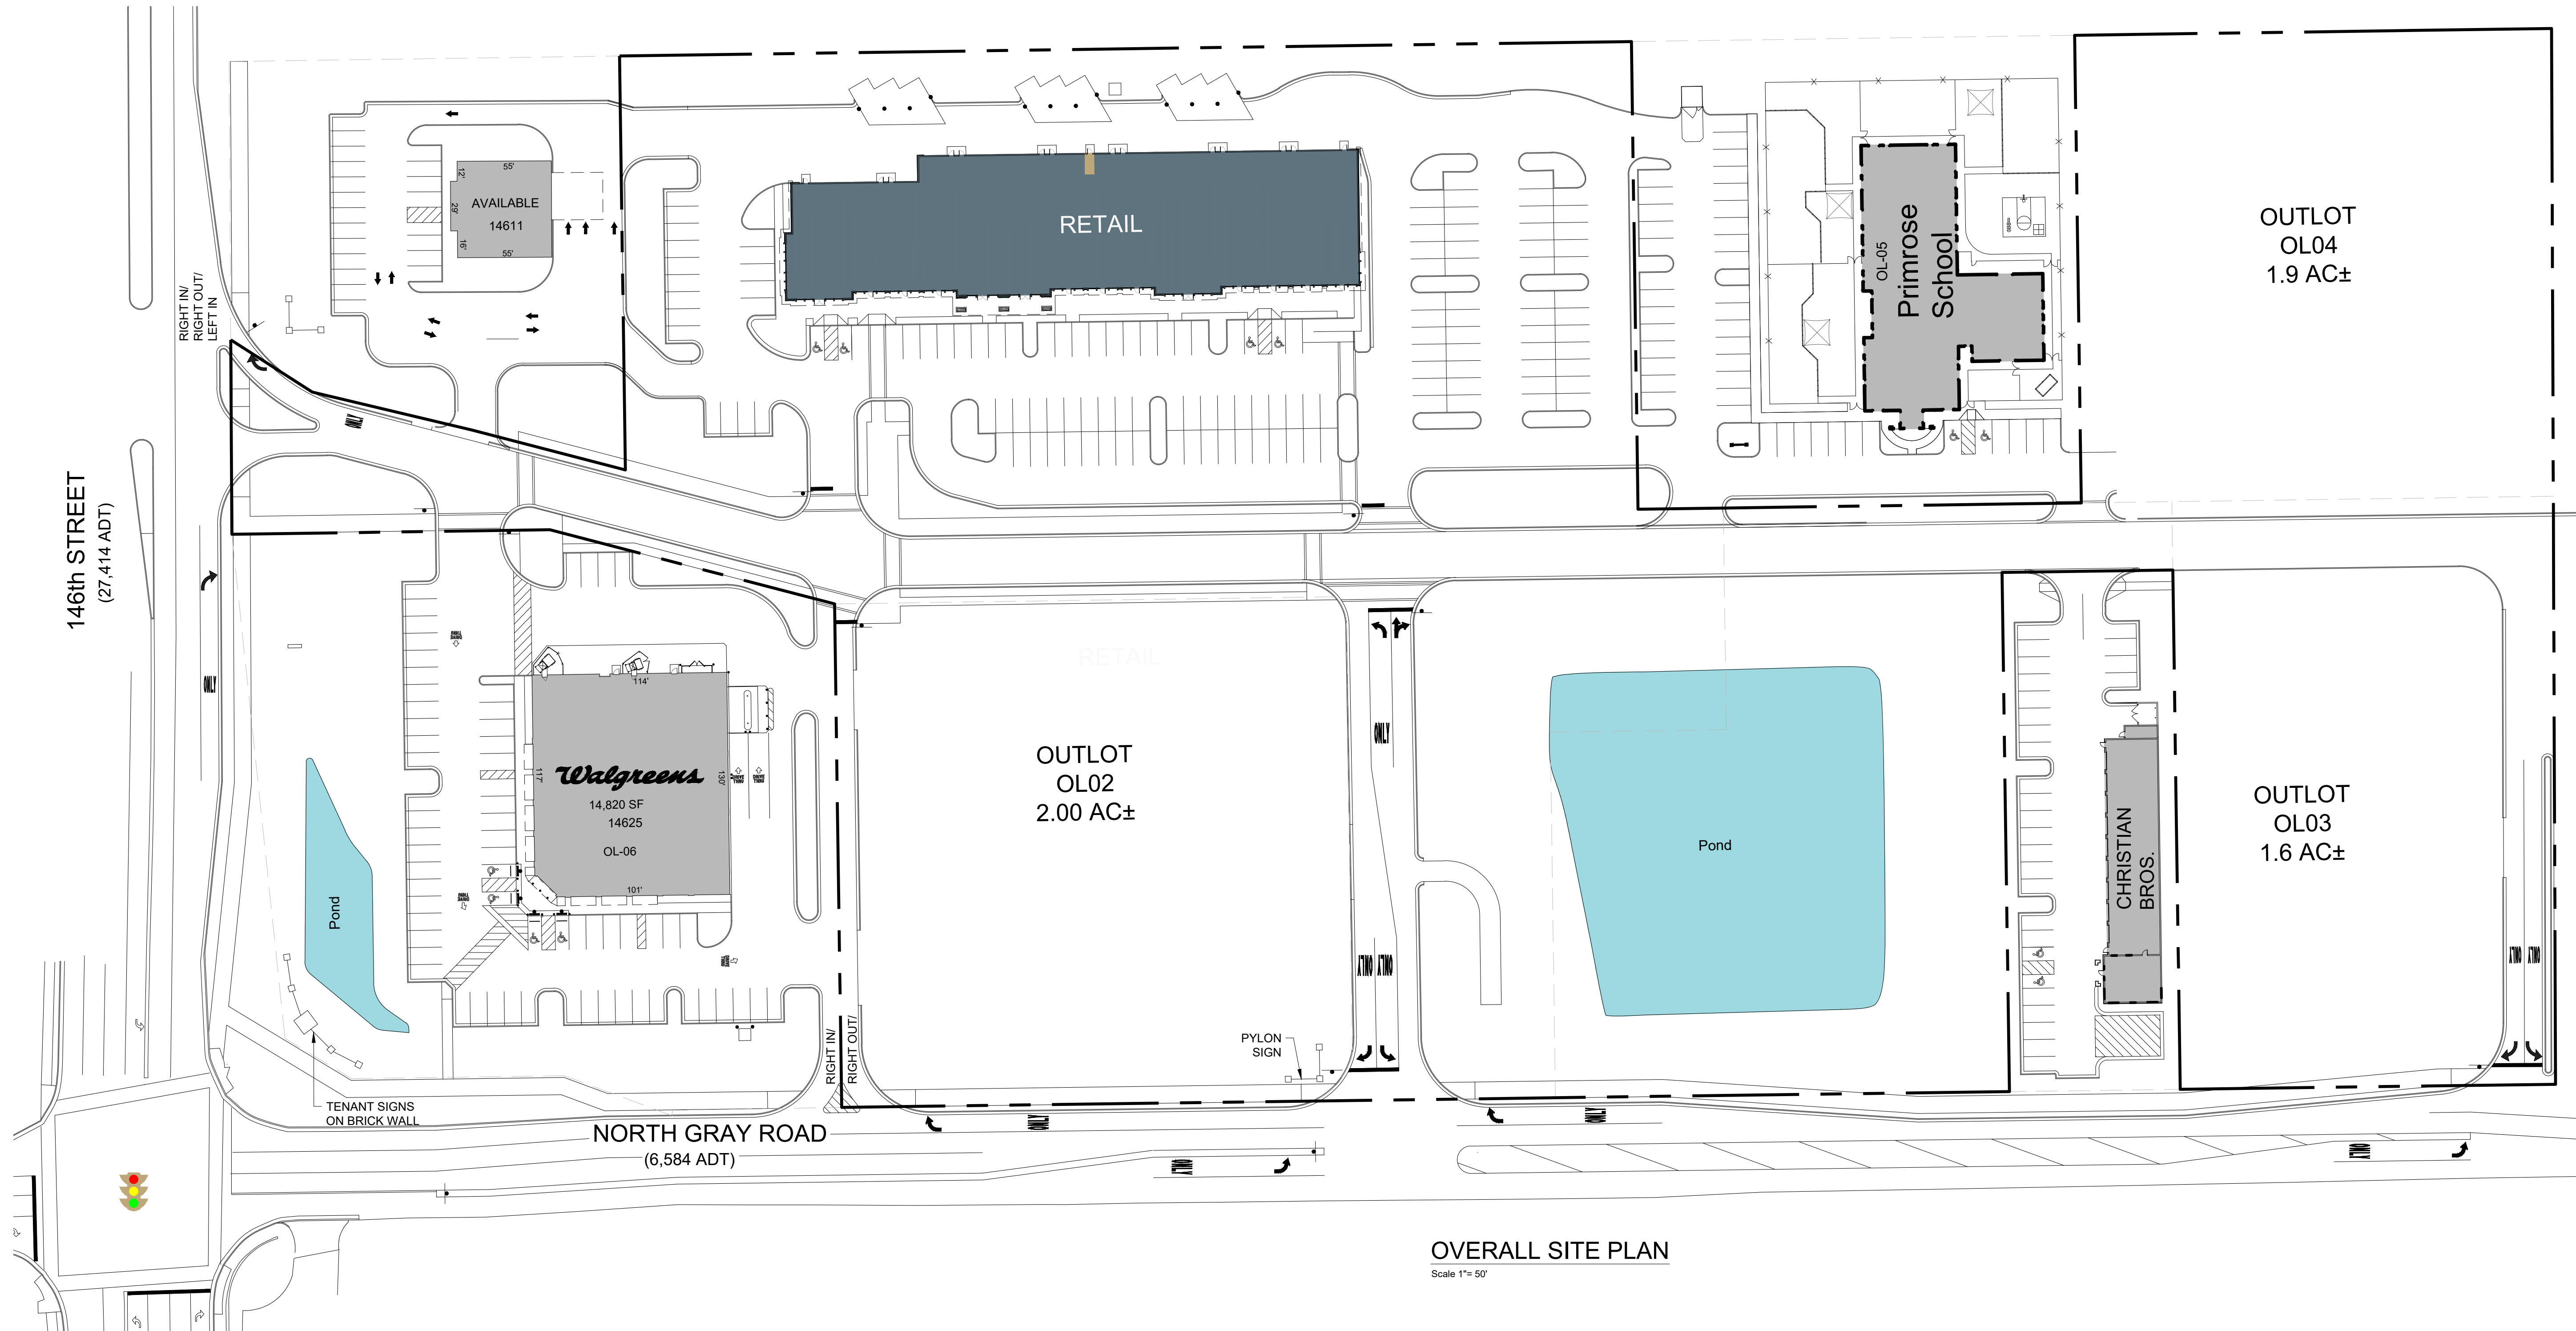

RETAIL  
Scale 1" = 30'

OVERALL SITE PLAN  
Scale 1" = 50'