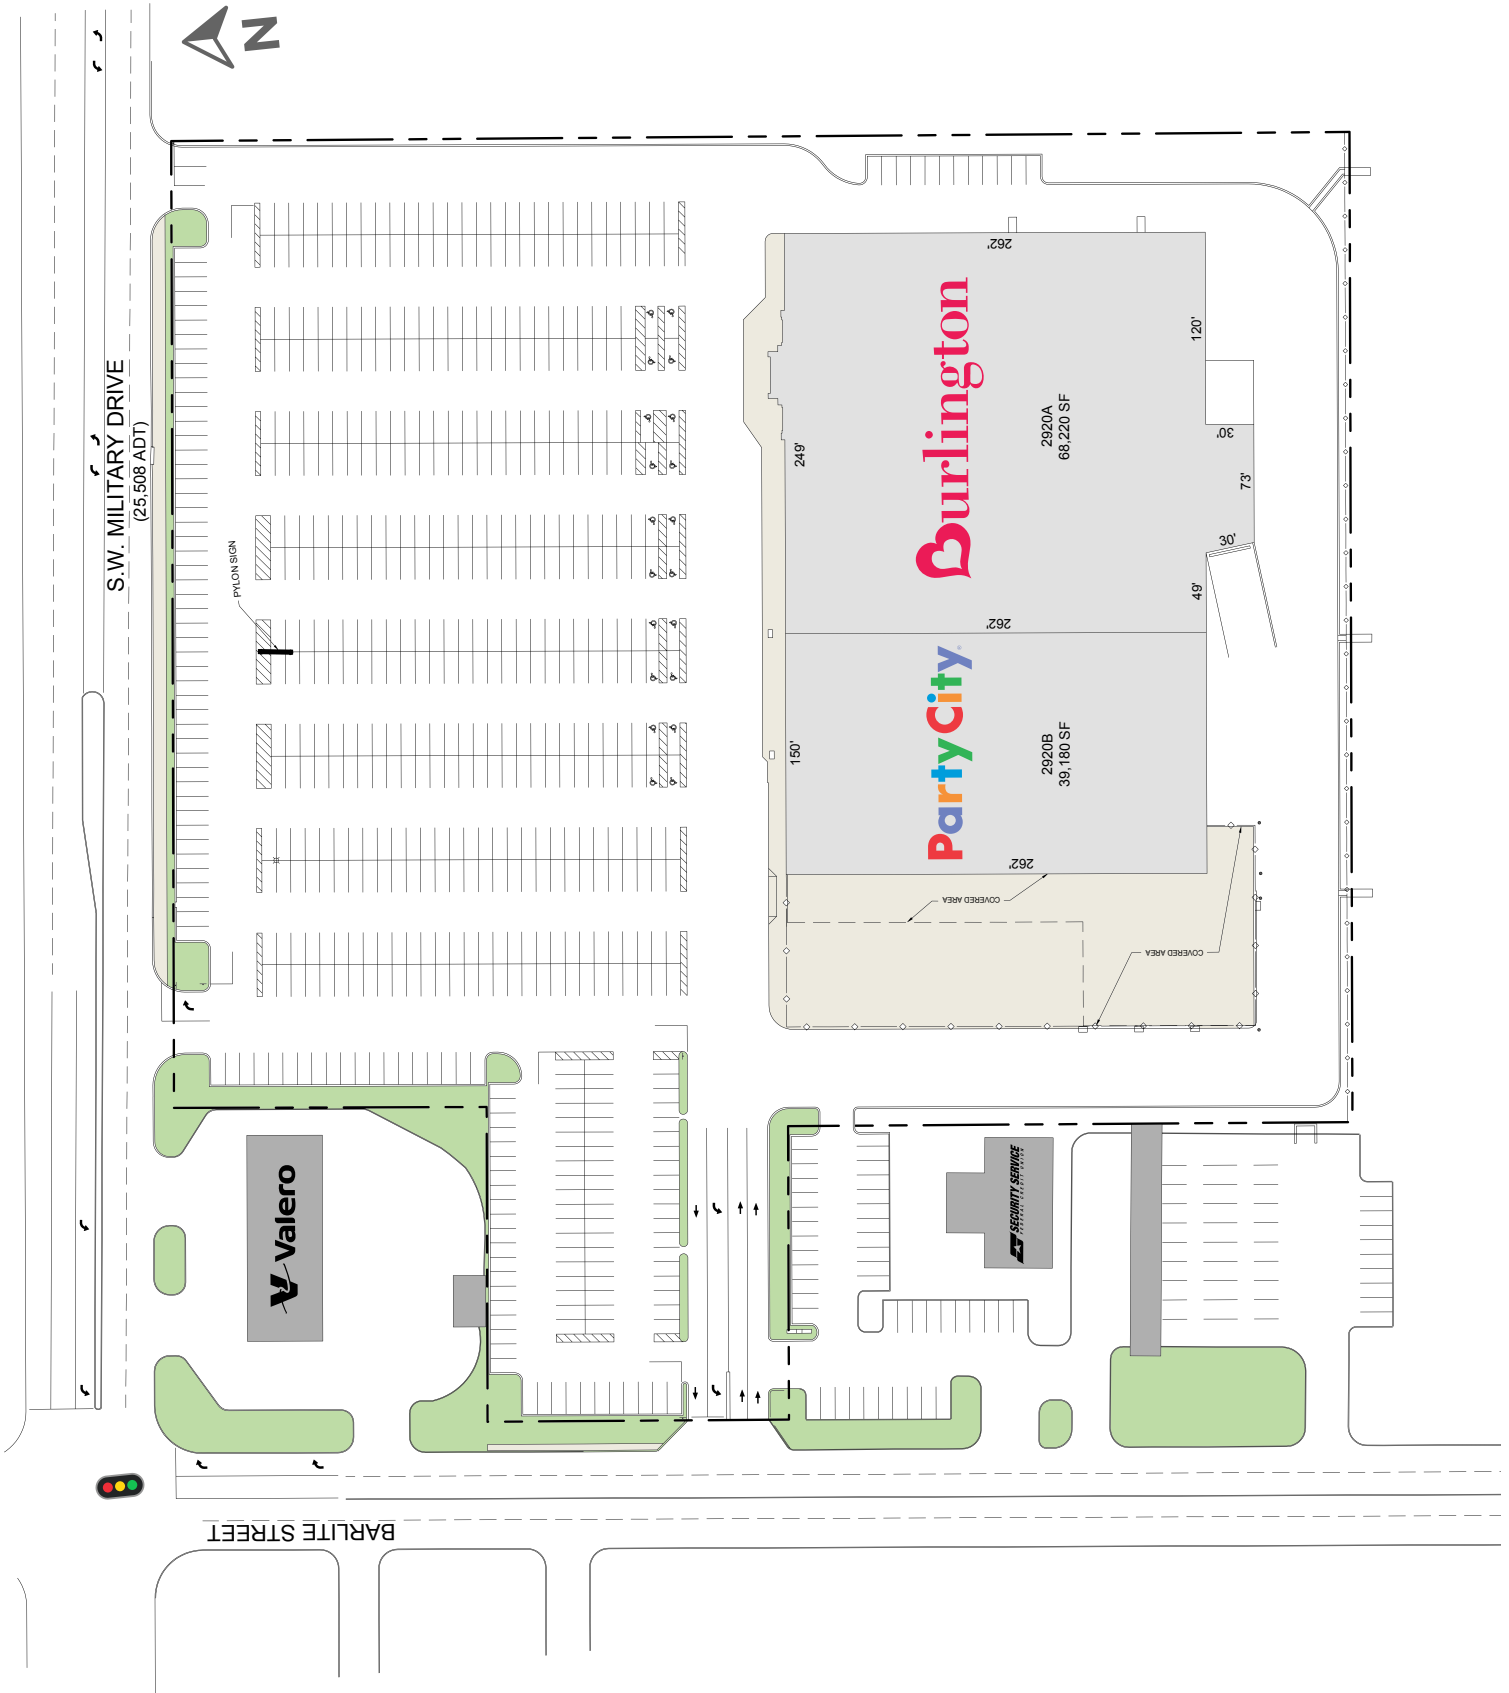

BURLINGTON

2920 SW Military Drive | San Antonio, TX 78224

317-577-5600 kiterealty.com

KRG
LISTED
NYSE