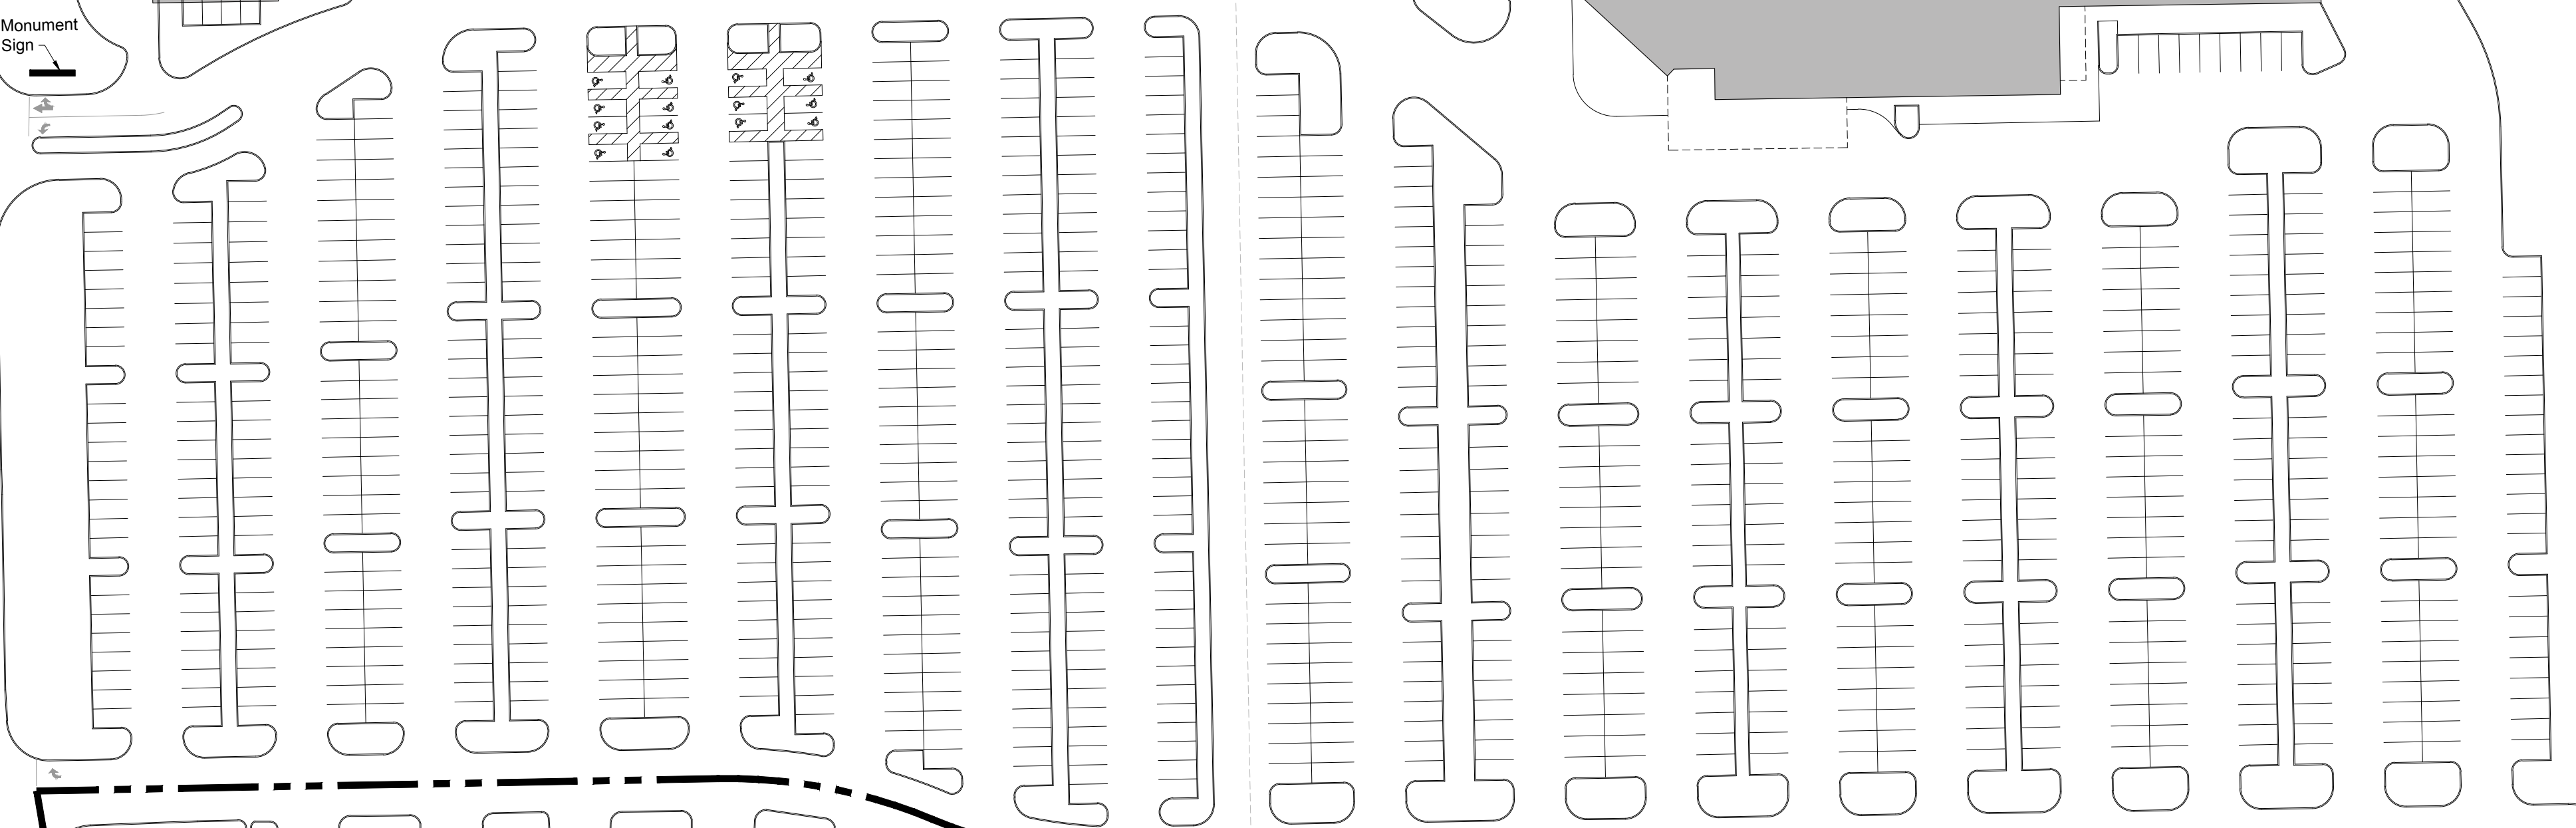

MENDENHALL DRIVE

LOSEE ROAD (22,500 ADT)

LOWE'S
142,449 SF±

Garden Center 34,551 SF±
Total 177,000 SF±

Monument Sign

Sam's CLUB
136,384 SF±

BERG STREET

DRAINAGE CHANNEL

Monument Sign

LL ROOM

2.475 002
Poke Sushitto
003 1,110 SF

FIVE GUYS
BURGER AND FRIES
004 2,798 SF

L&L Hawaiian
Barberque
005 1,737 SF

Pho Mai Mai
1.837 SF 006 6T

PATIO
outdoor seating

Pylon Sign

SHERWIN-WILLIAMS
015 2,987 SF

Dollar Loan
Center
016 1,792 SF

AVAILABLE
017 1,733 SF

T-Mobile
018 2,222 SF 6T

In Touch
Credit Union
019 4,000 SF

Monument Sign

Monument Sign

021 3,198 SF

PUMPS

Gas Station

Monument Sign

CRAIG ROAD (45,000 ADT)