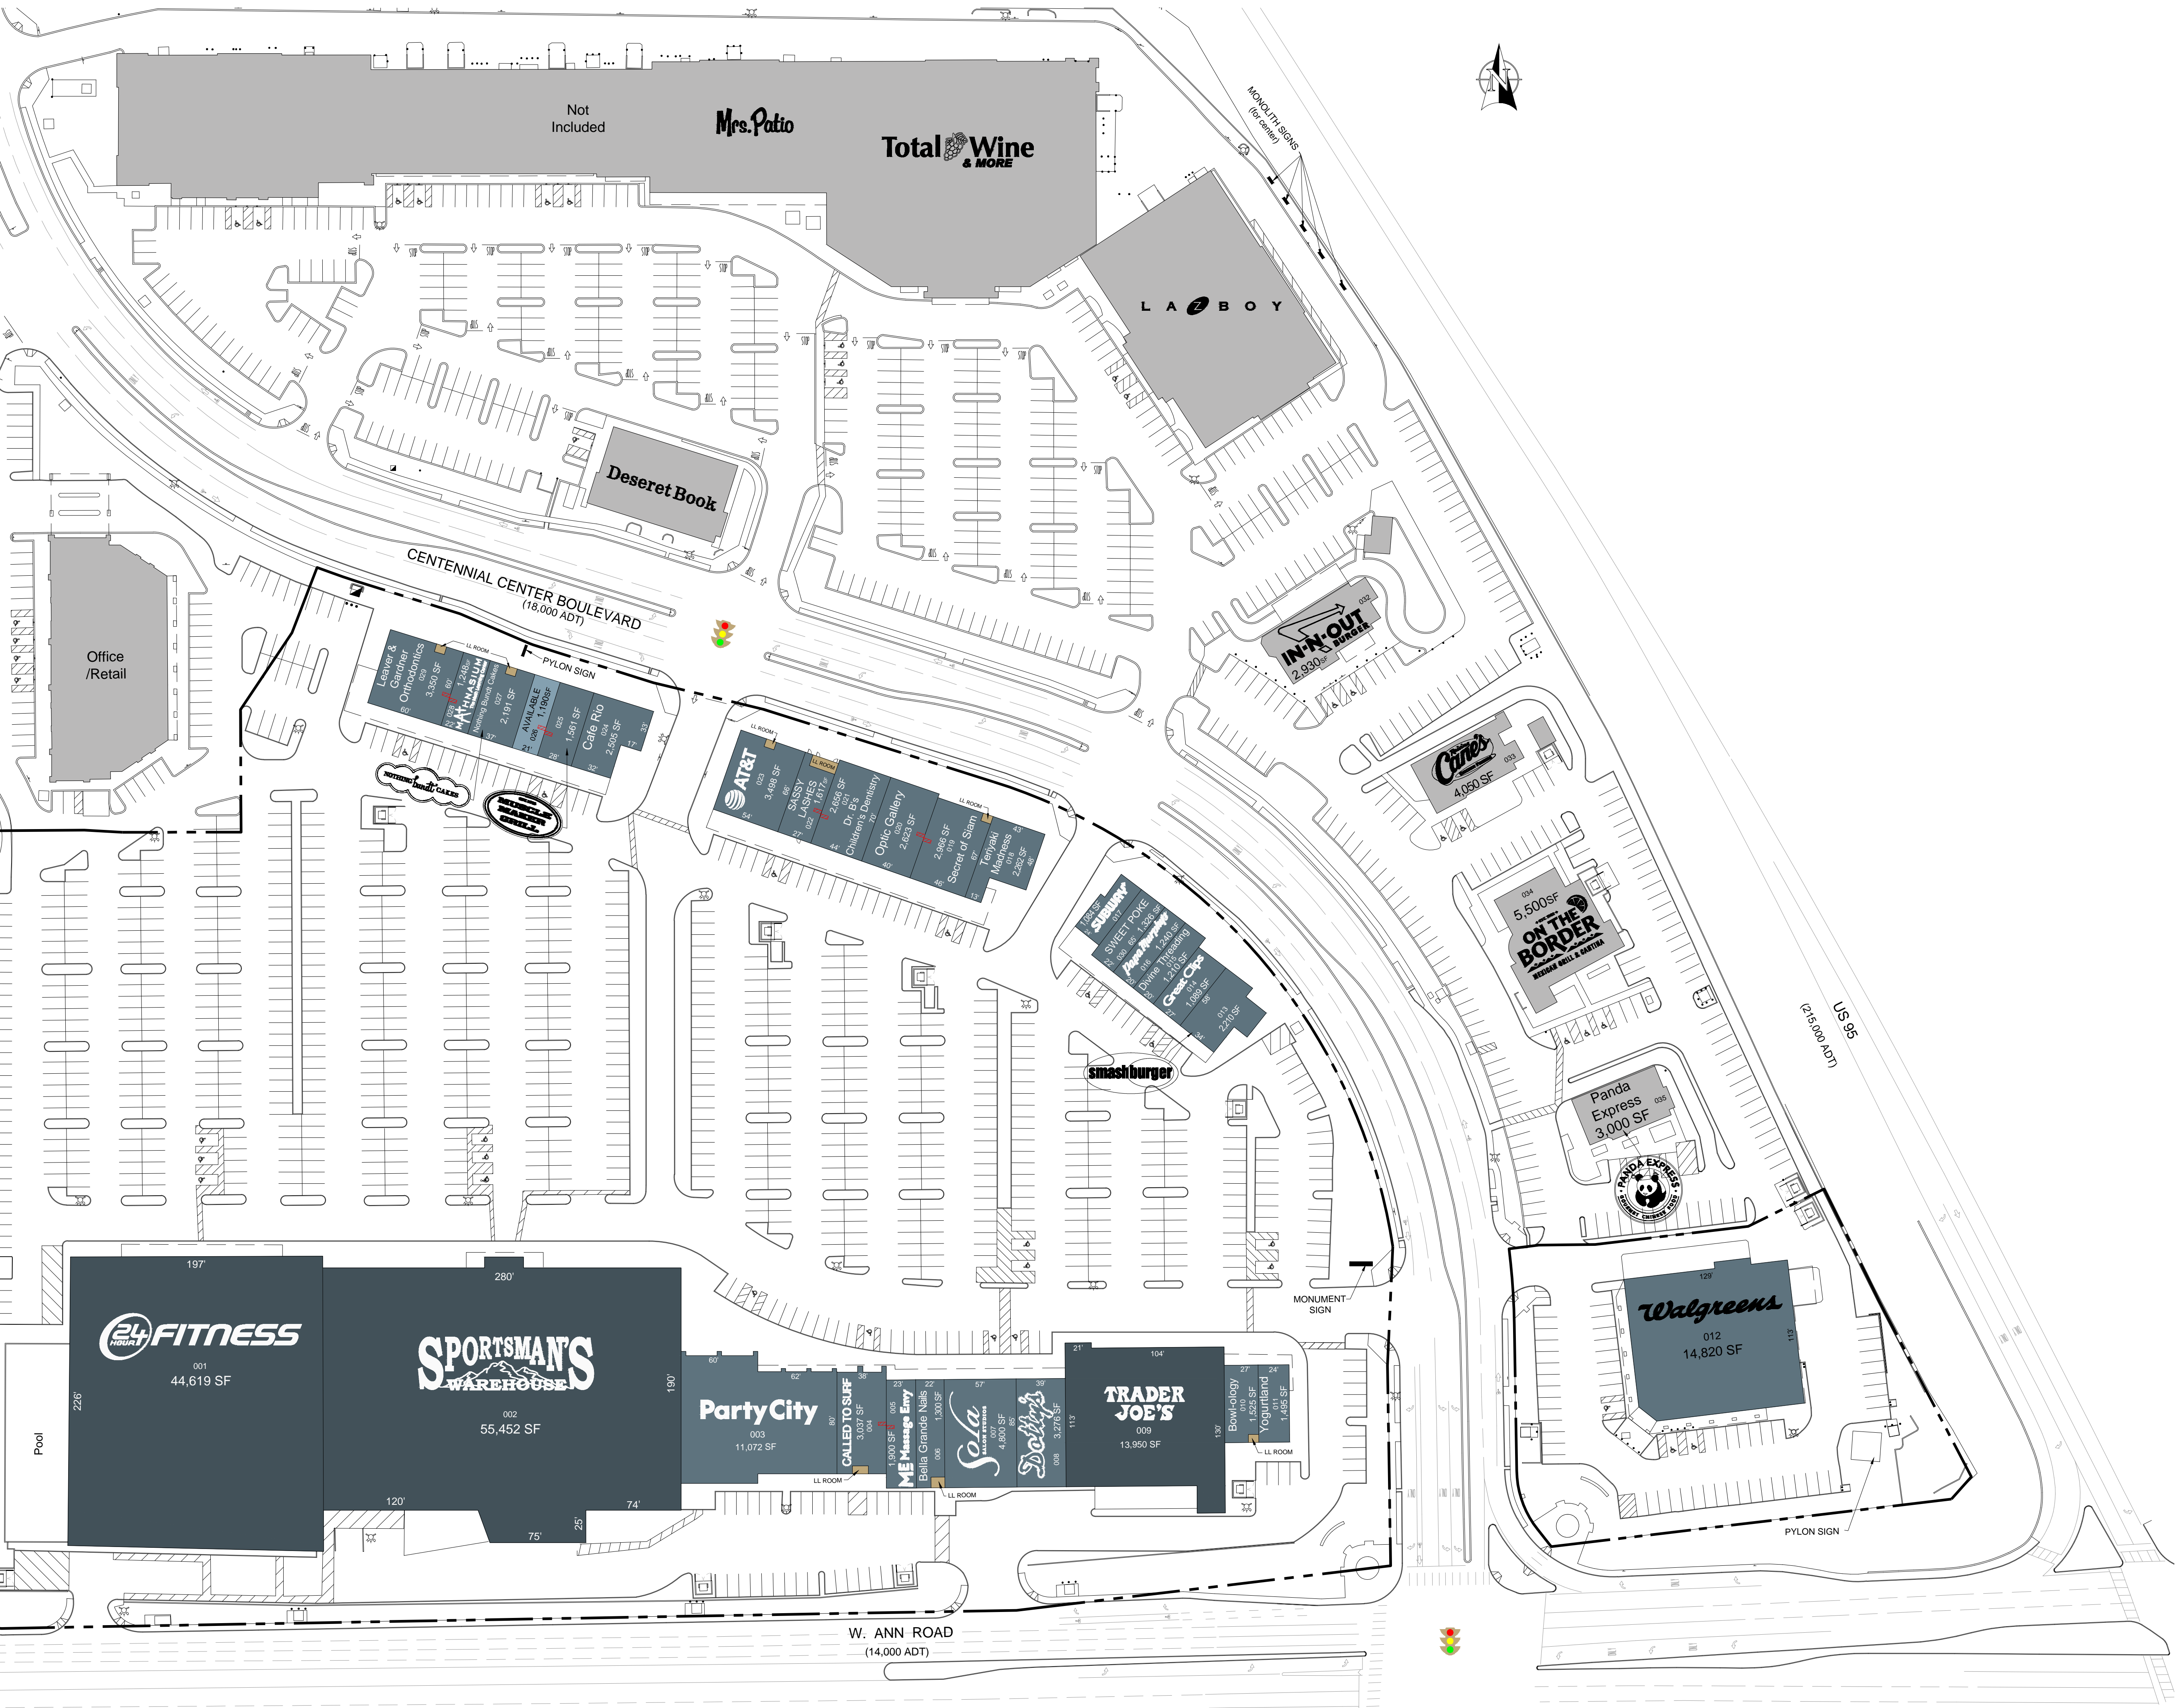

N. BUFFALO DRIVE

CENTENNIAL CENTER BOULEVARD
(18,000 ADT)

W. ANN ROAD
(14,000 ADT)

US 95
(215,000 ADT)

24 FITNESS
001
44,619 SF

SPORTSMAN'S
WAREHOUSE
002
55,452 SF

Party City
003
11,072 SF

ME Massage Lmy
004
3,900 SF

Bella Grande Hair
005
1,300 SF

Sola
006
4,800 SF

Dolci's
007
3,276 SF

Trader Joe's
008
13,950 SF

Bowology
009
1,400 SF

Yogurtland
010
1,485 SF

Walgreens
012
14,820 SF

ON THE BORDER
004
5,500 SF

Panda Express
005
3,000 SF

Cines
003
4,050 SF

IN-N-OUT
002
2,930 SF

Deseret Book

LABOY

Total Wine & More

Mrs. Patis

Office /Retail

Secret of Siam
007
2,488 SF

Tenraki
008
2,348 SF

Madness
009
2,348 SF

smashburger
010
1,988 SF

SUNSHINE
011
1,348 SF

SWIGGET POKE
012
1,240 SF

Panda Express
013
2,210 SF

Great Clips
014
1,088 SF