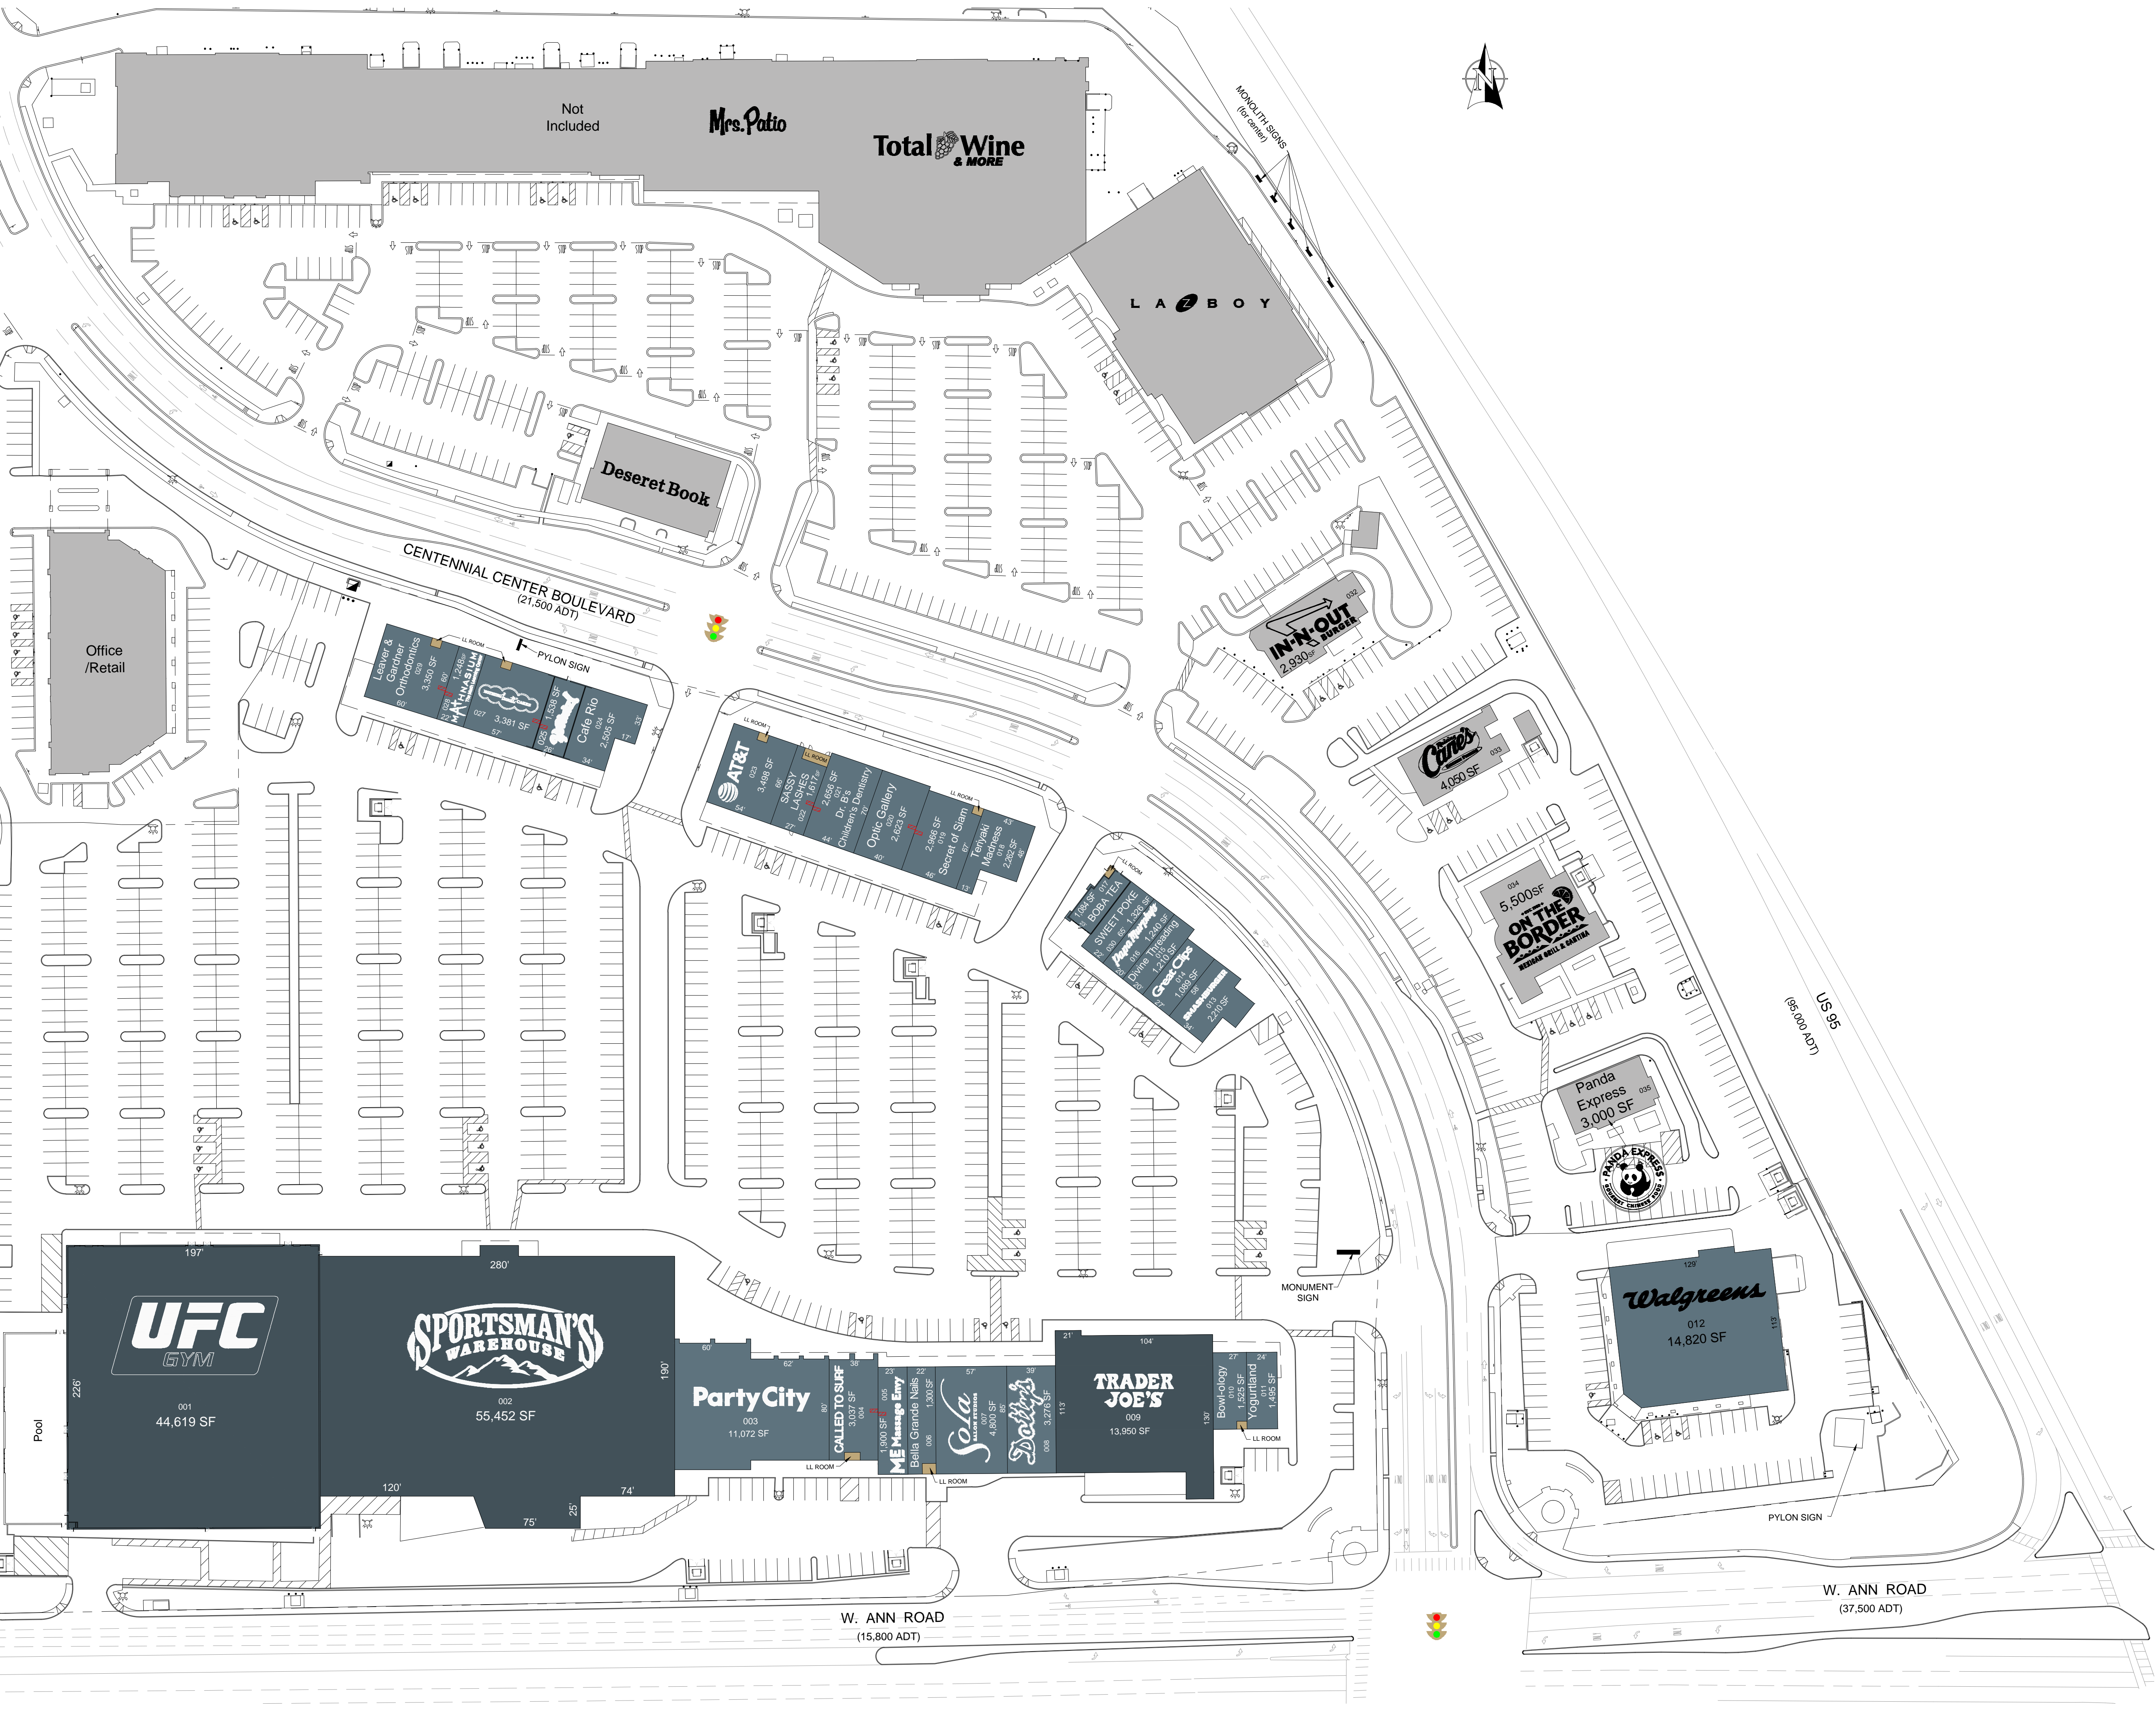

N. BUFFALO DRIVE

197
226'
001
UFC GYM
44,619 SF

280'
120'
75'
002
SPORTSMAN'S WAREHOUSE
55,452 SF

130'
74'
003
PartyCity
11,072 SF

004
ME Massage Envy
3,900 SF

005
Sola
4,800 SF

006
Dorothy's
3,276 SF

007
TRADER JOE'S
13,950 SF

128
012
Walgreens
14,820 SF

Office /Retail

3,350 SF
008
Leaver & Gardner
3,350 SF

3,489 SF
009
AT&T
3,489 SF

010
SWIGGET POKE
1,348 SF

011
Cinco
4,050 SF

014
ON THE BORDER
5,500 SF

015
Panda Express
3,000 SF

Not Included
Mrs. Patio
Total Wine & MORE

Deseret Book

LA BOY

016
INN-OUT BURGER
2,930 SF

W. ANN ROAD
(15,800 ADT)

W. ANN ROAD
(37,500 ADT)

US 95
(18,000 ADT)

CENTENNIAL CENTER BOULEVARD
(21,500 ADT)