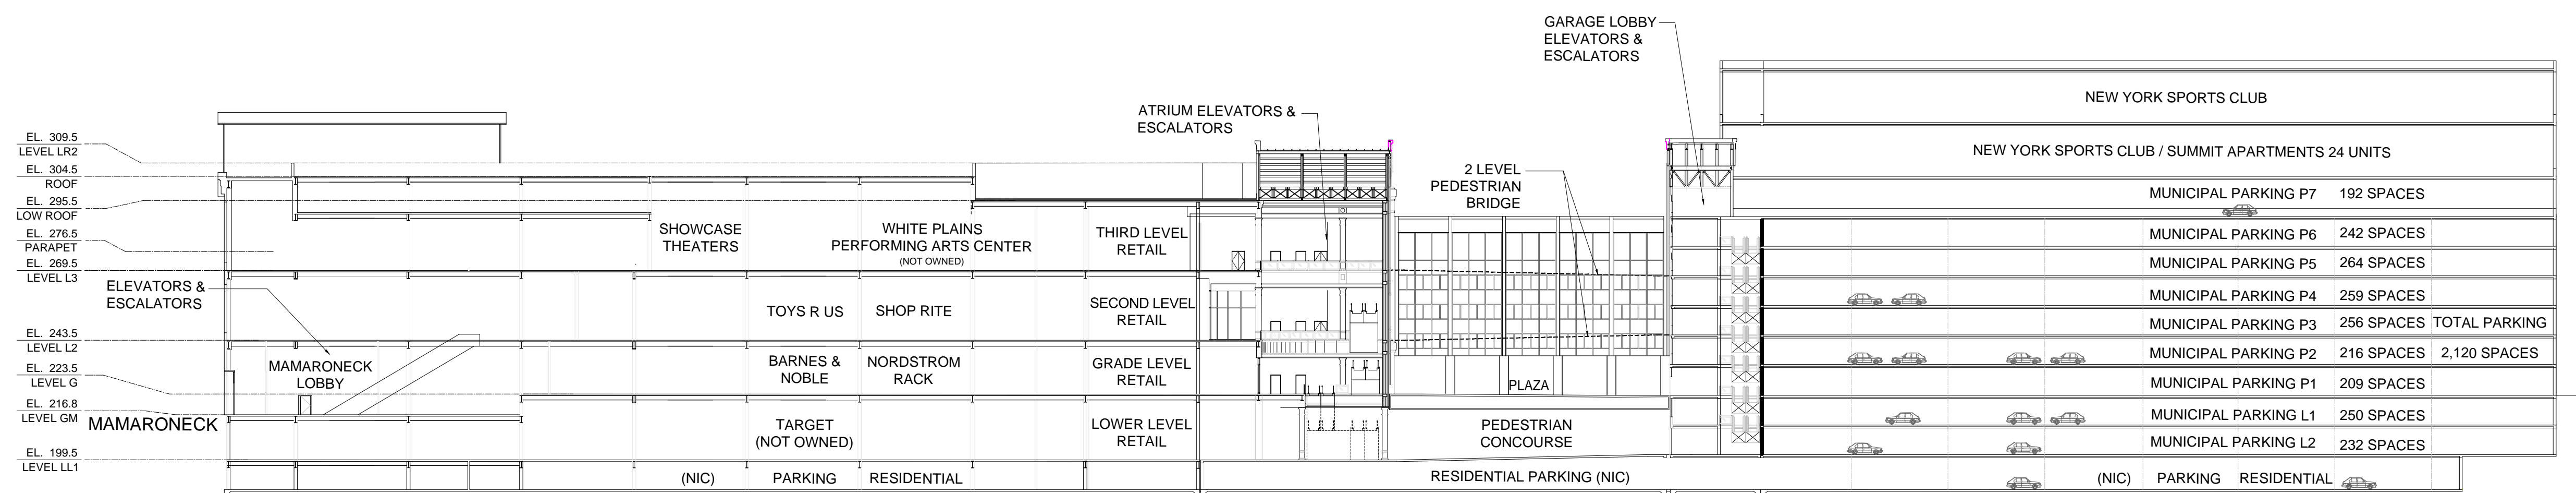

MARTINE AVE.  
(13,124 ADT)

MAIN STREET