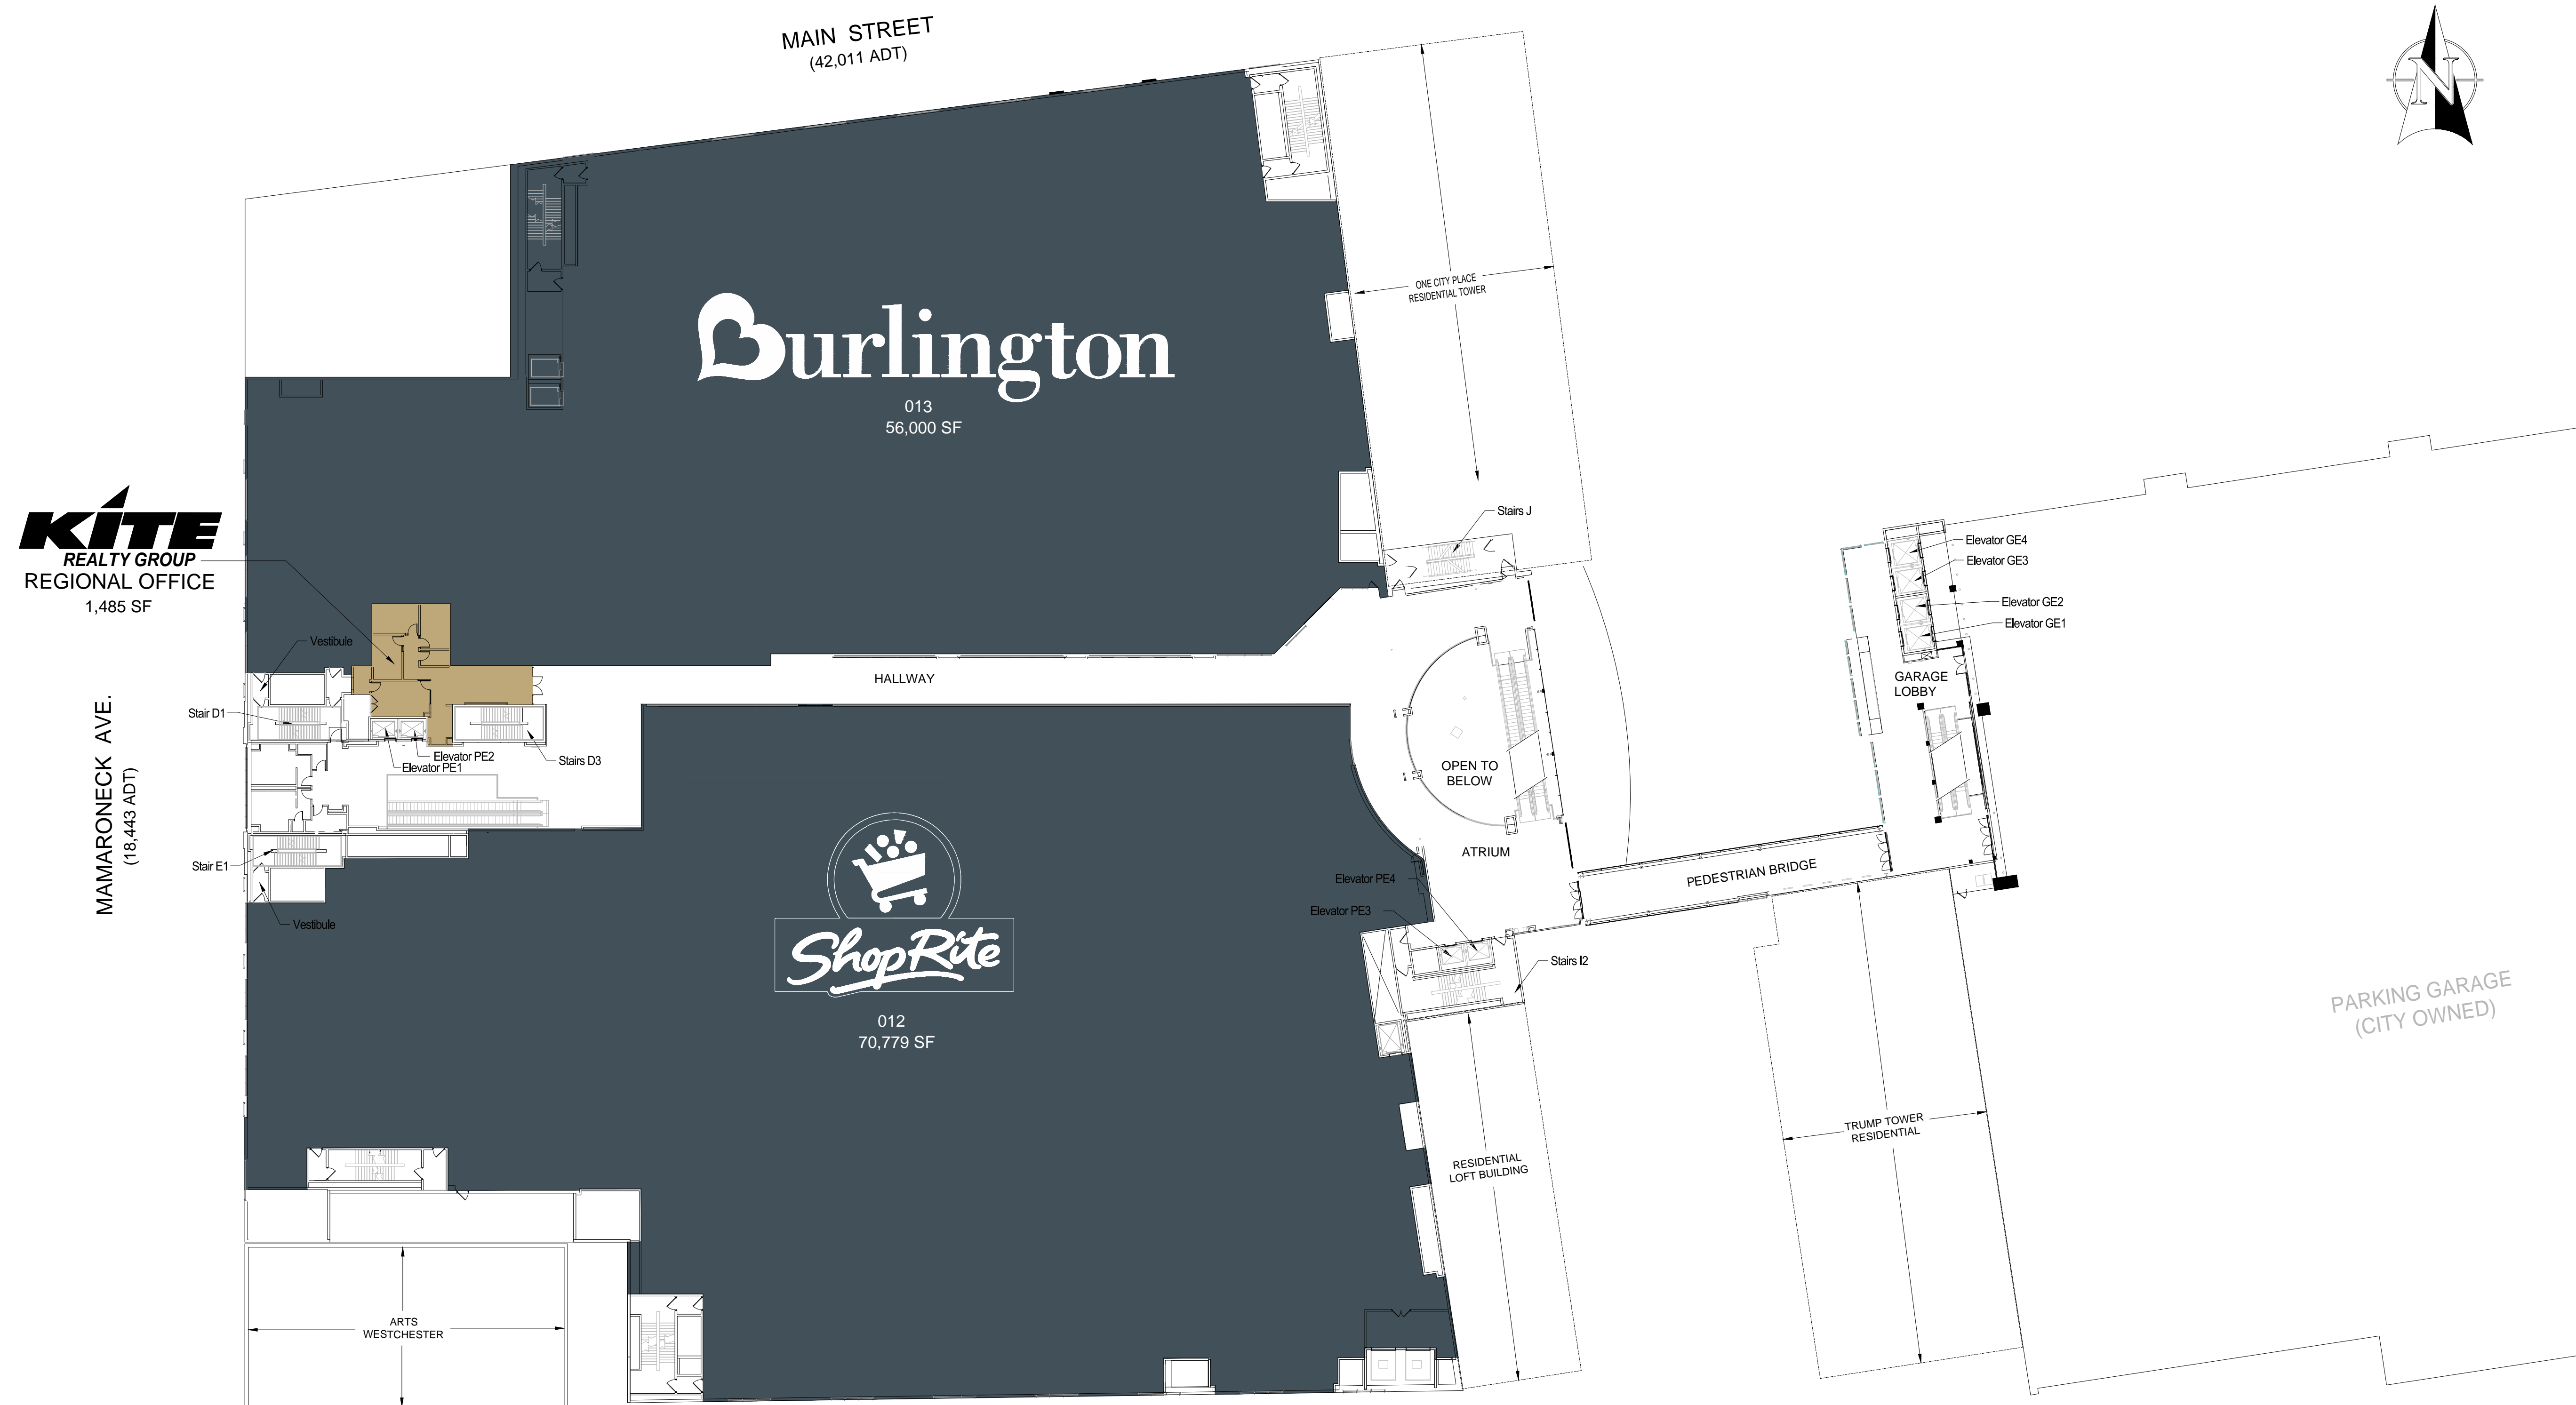

MAIN STREET

MAMARONECK AVE.
(18,443 ADT)

MAIN STREET
(42,011 ADT)

MARTINE AVE.
(13,124 ADT)

MARTINE AVE.
 (13,124 ADT)