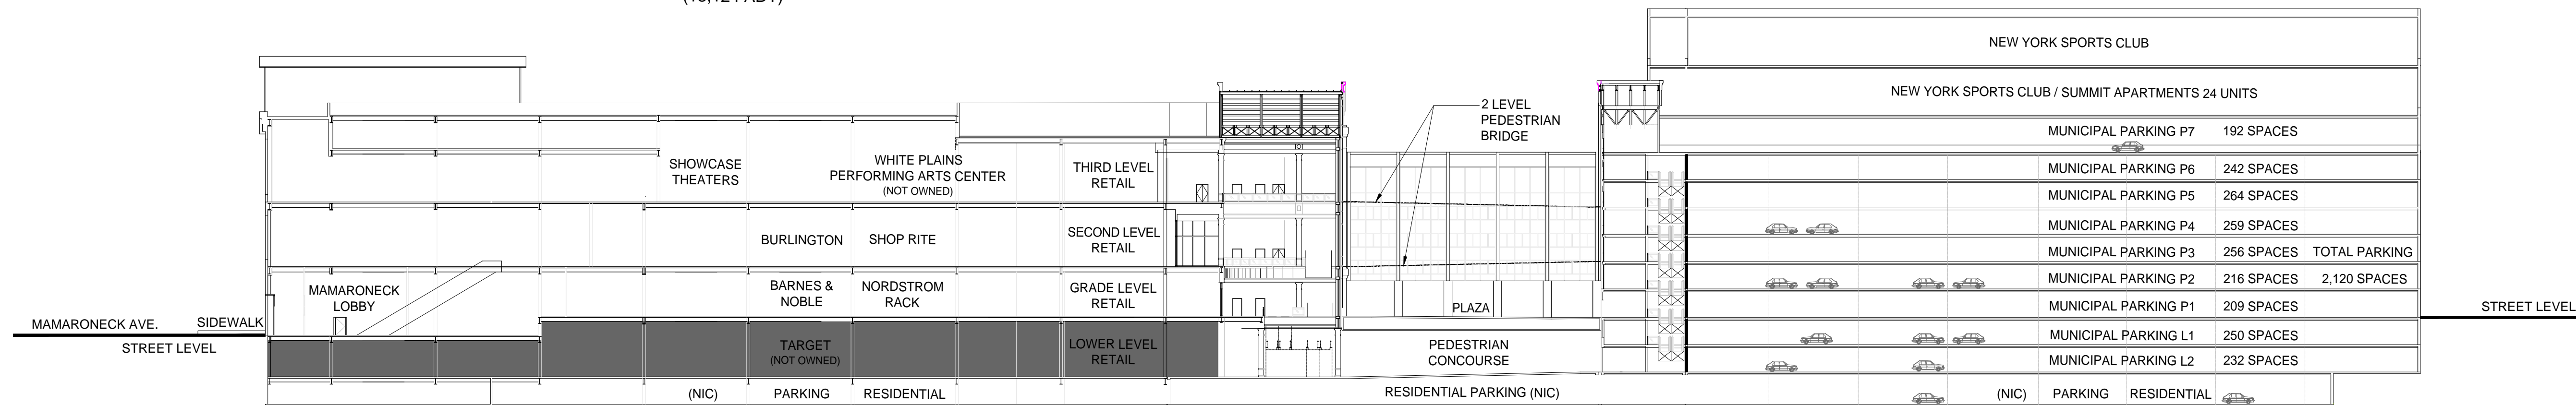

MAIN STREET

MAMARONECK AVE.
(18,443 ADT)

MAIN STREET
(42,011 ADT)

MARTINE AVE.
(13,124 ADT)

MARTINE AVE.
 (13,124 ADT)