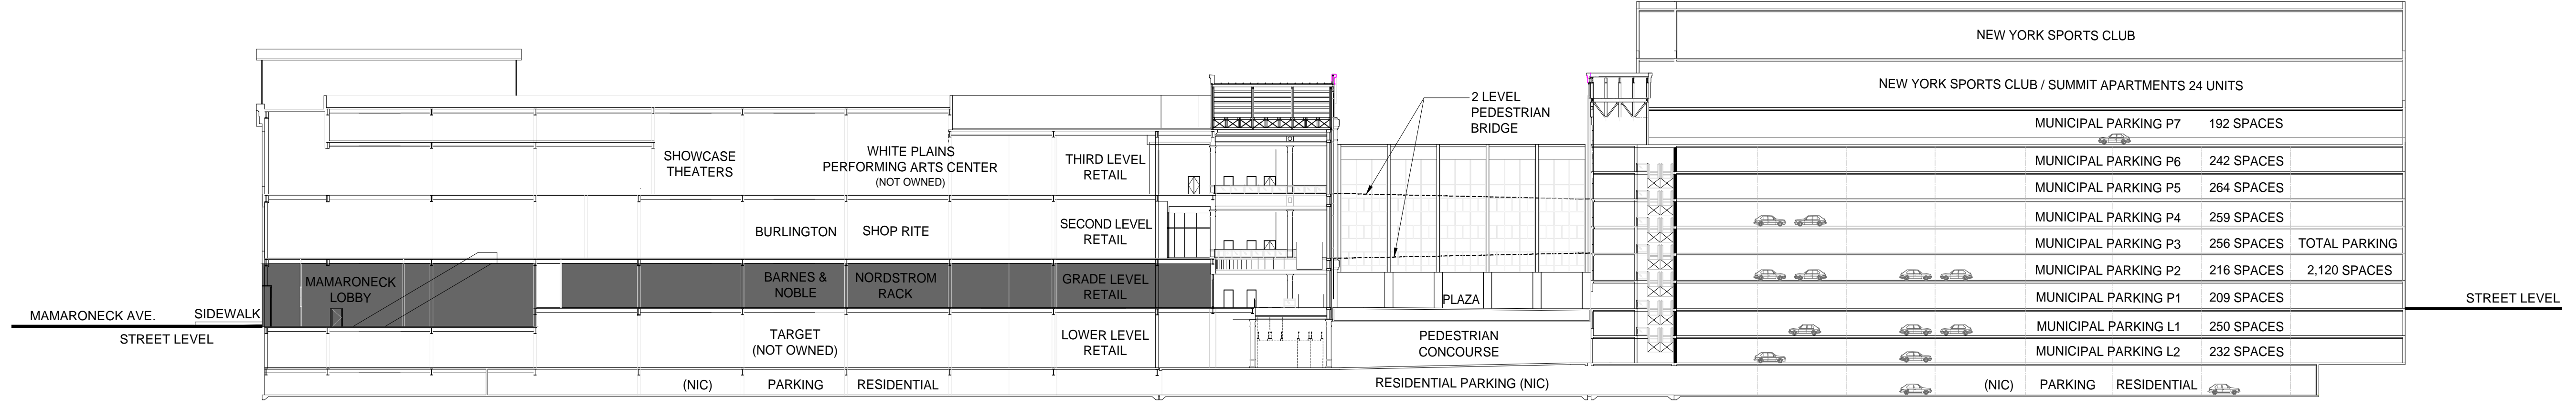

MAIN STREET

MAMARONECK AVE.
(18,443 ADT)

MAIN STREET
(42,011 ADT)

MARTINE AVE.
(13,124 ADT)

MARTINE AVE.
 (13,124 ADT)