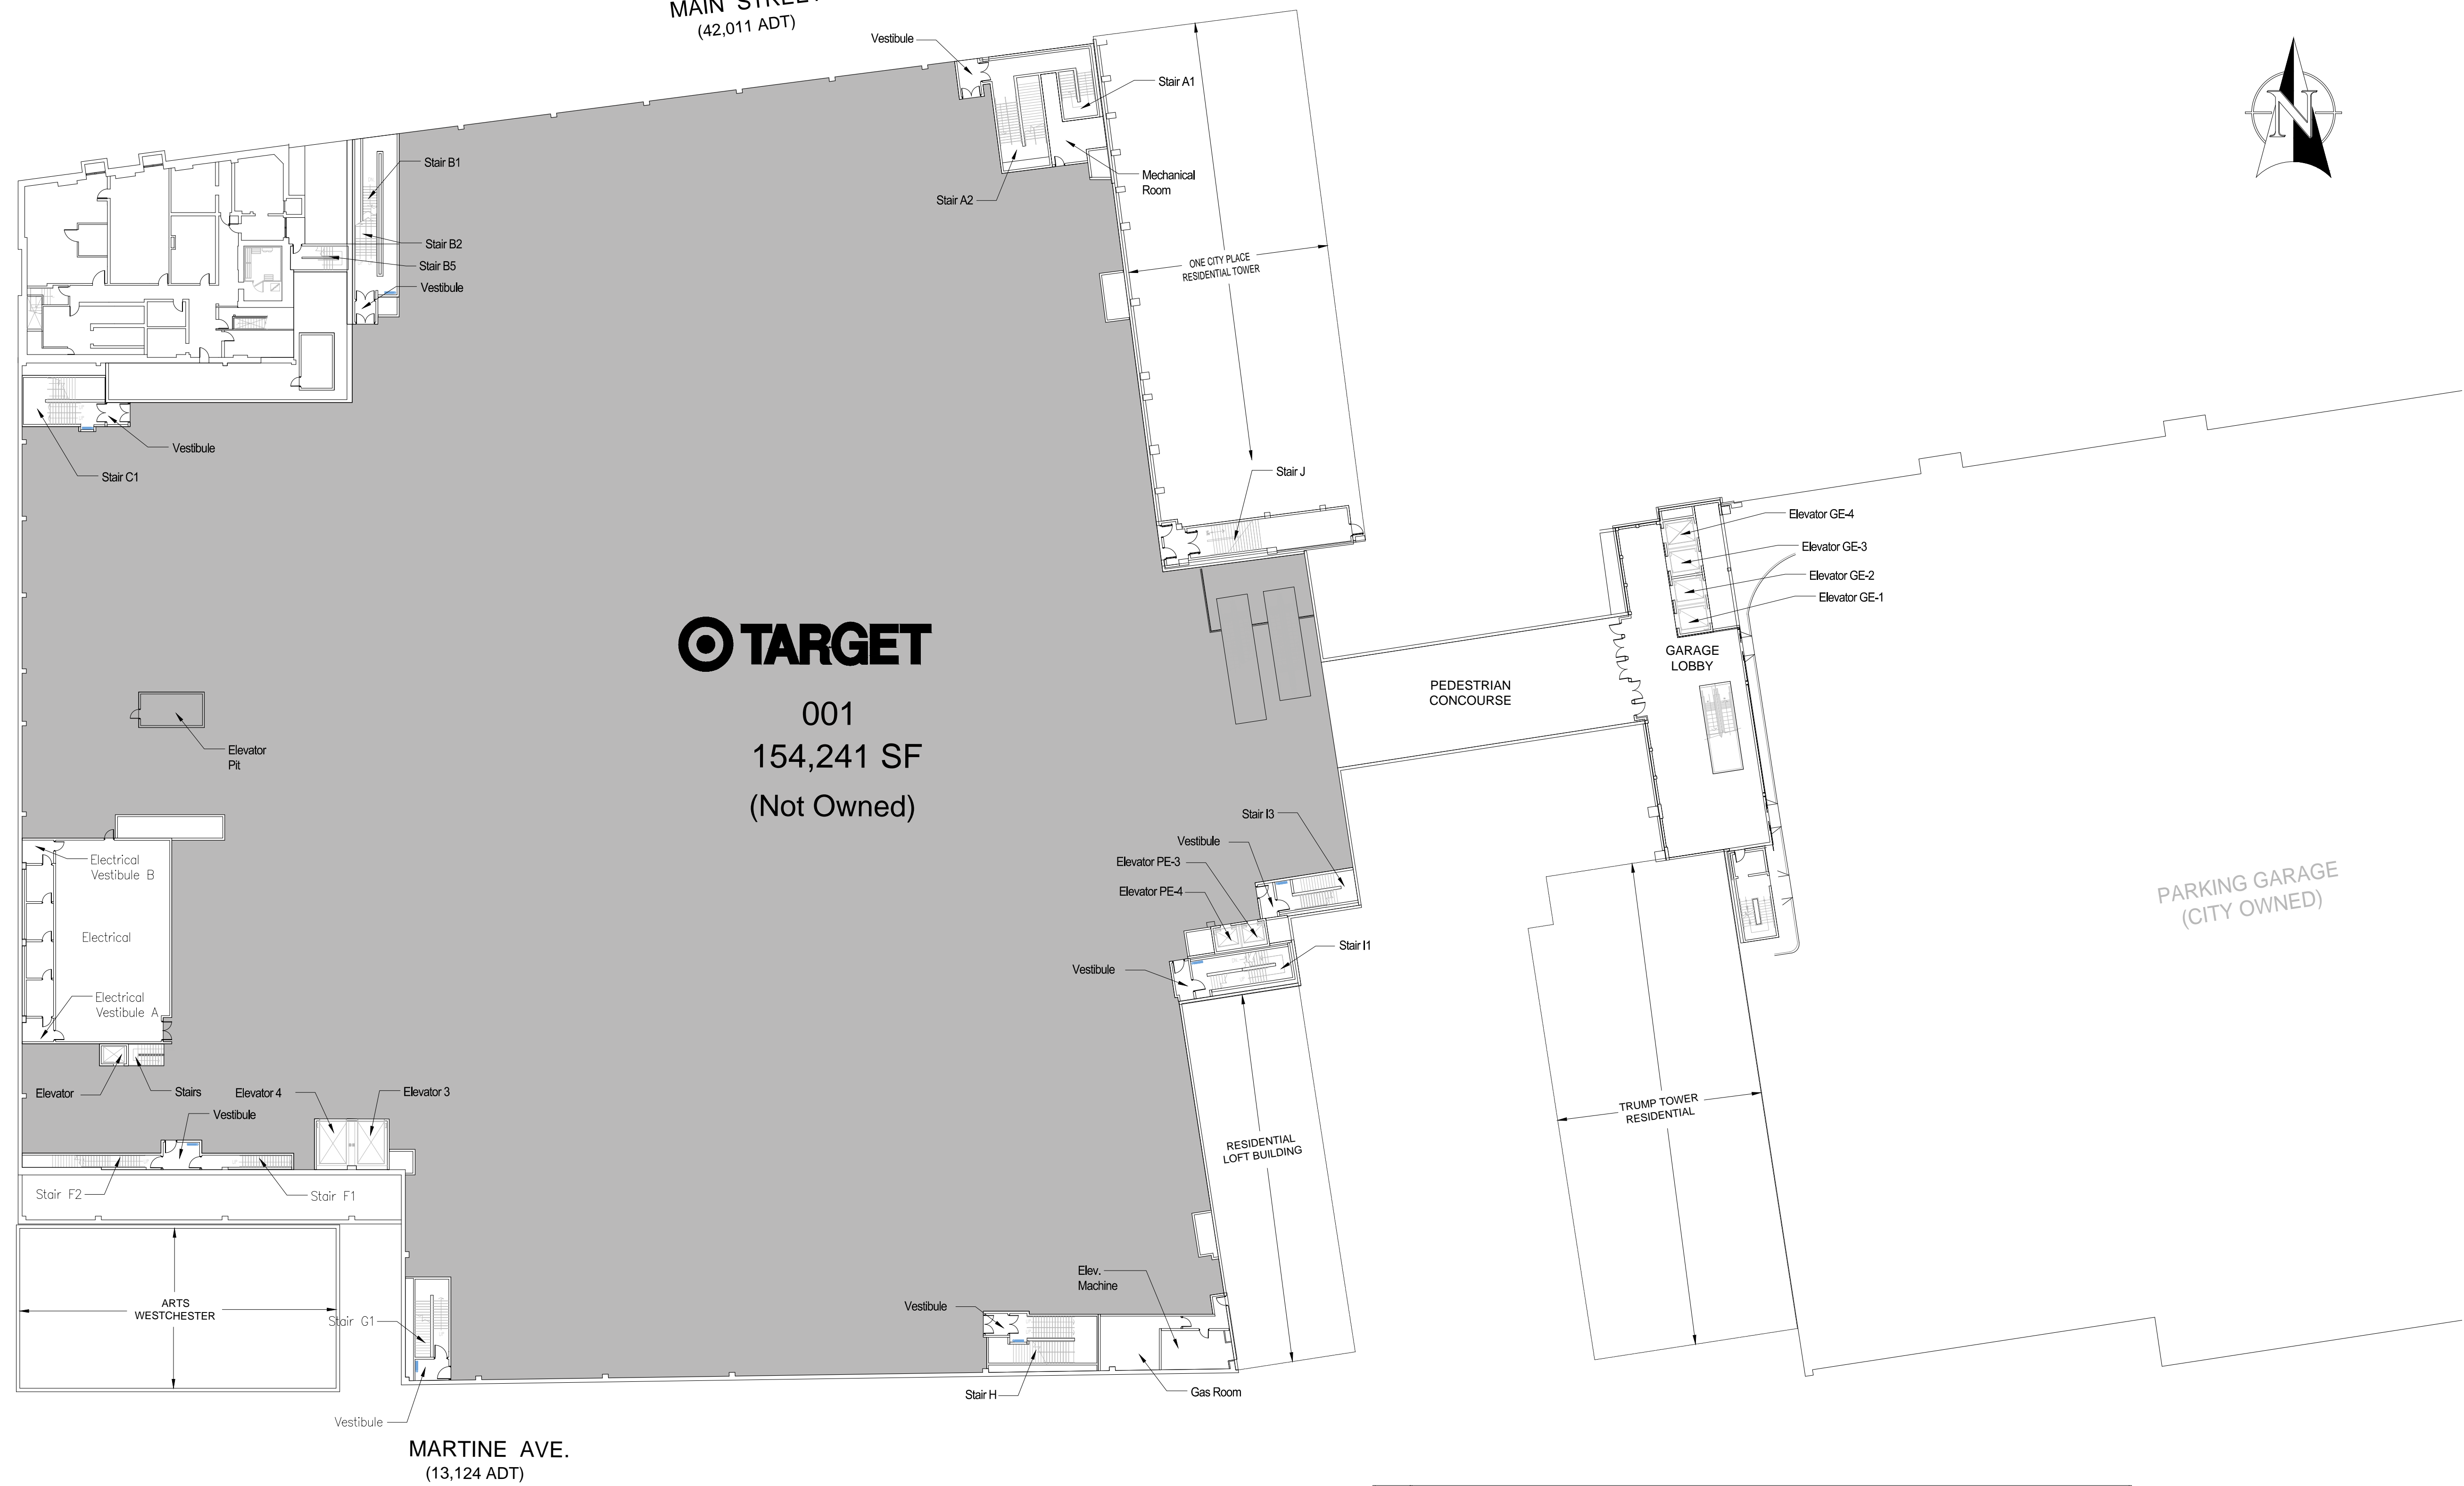

MAIN STREET

MAMARONECK AVE.
(18,443 ADT)

MAIN STREET
(42,011 ADT)

MARTINE AVE.
(13,124 ADT)

MARTINE AVE.
 (13,124 ADT)