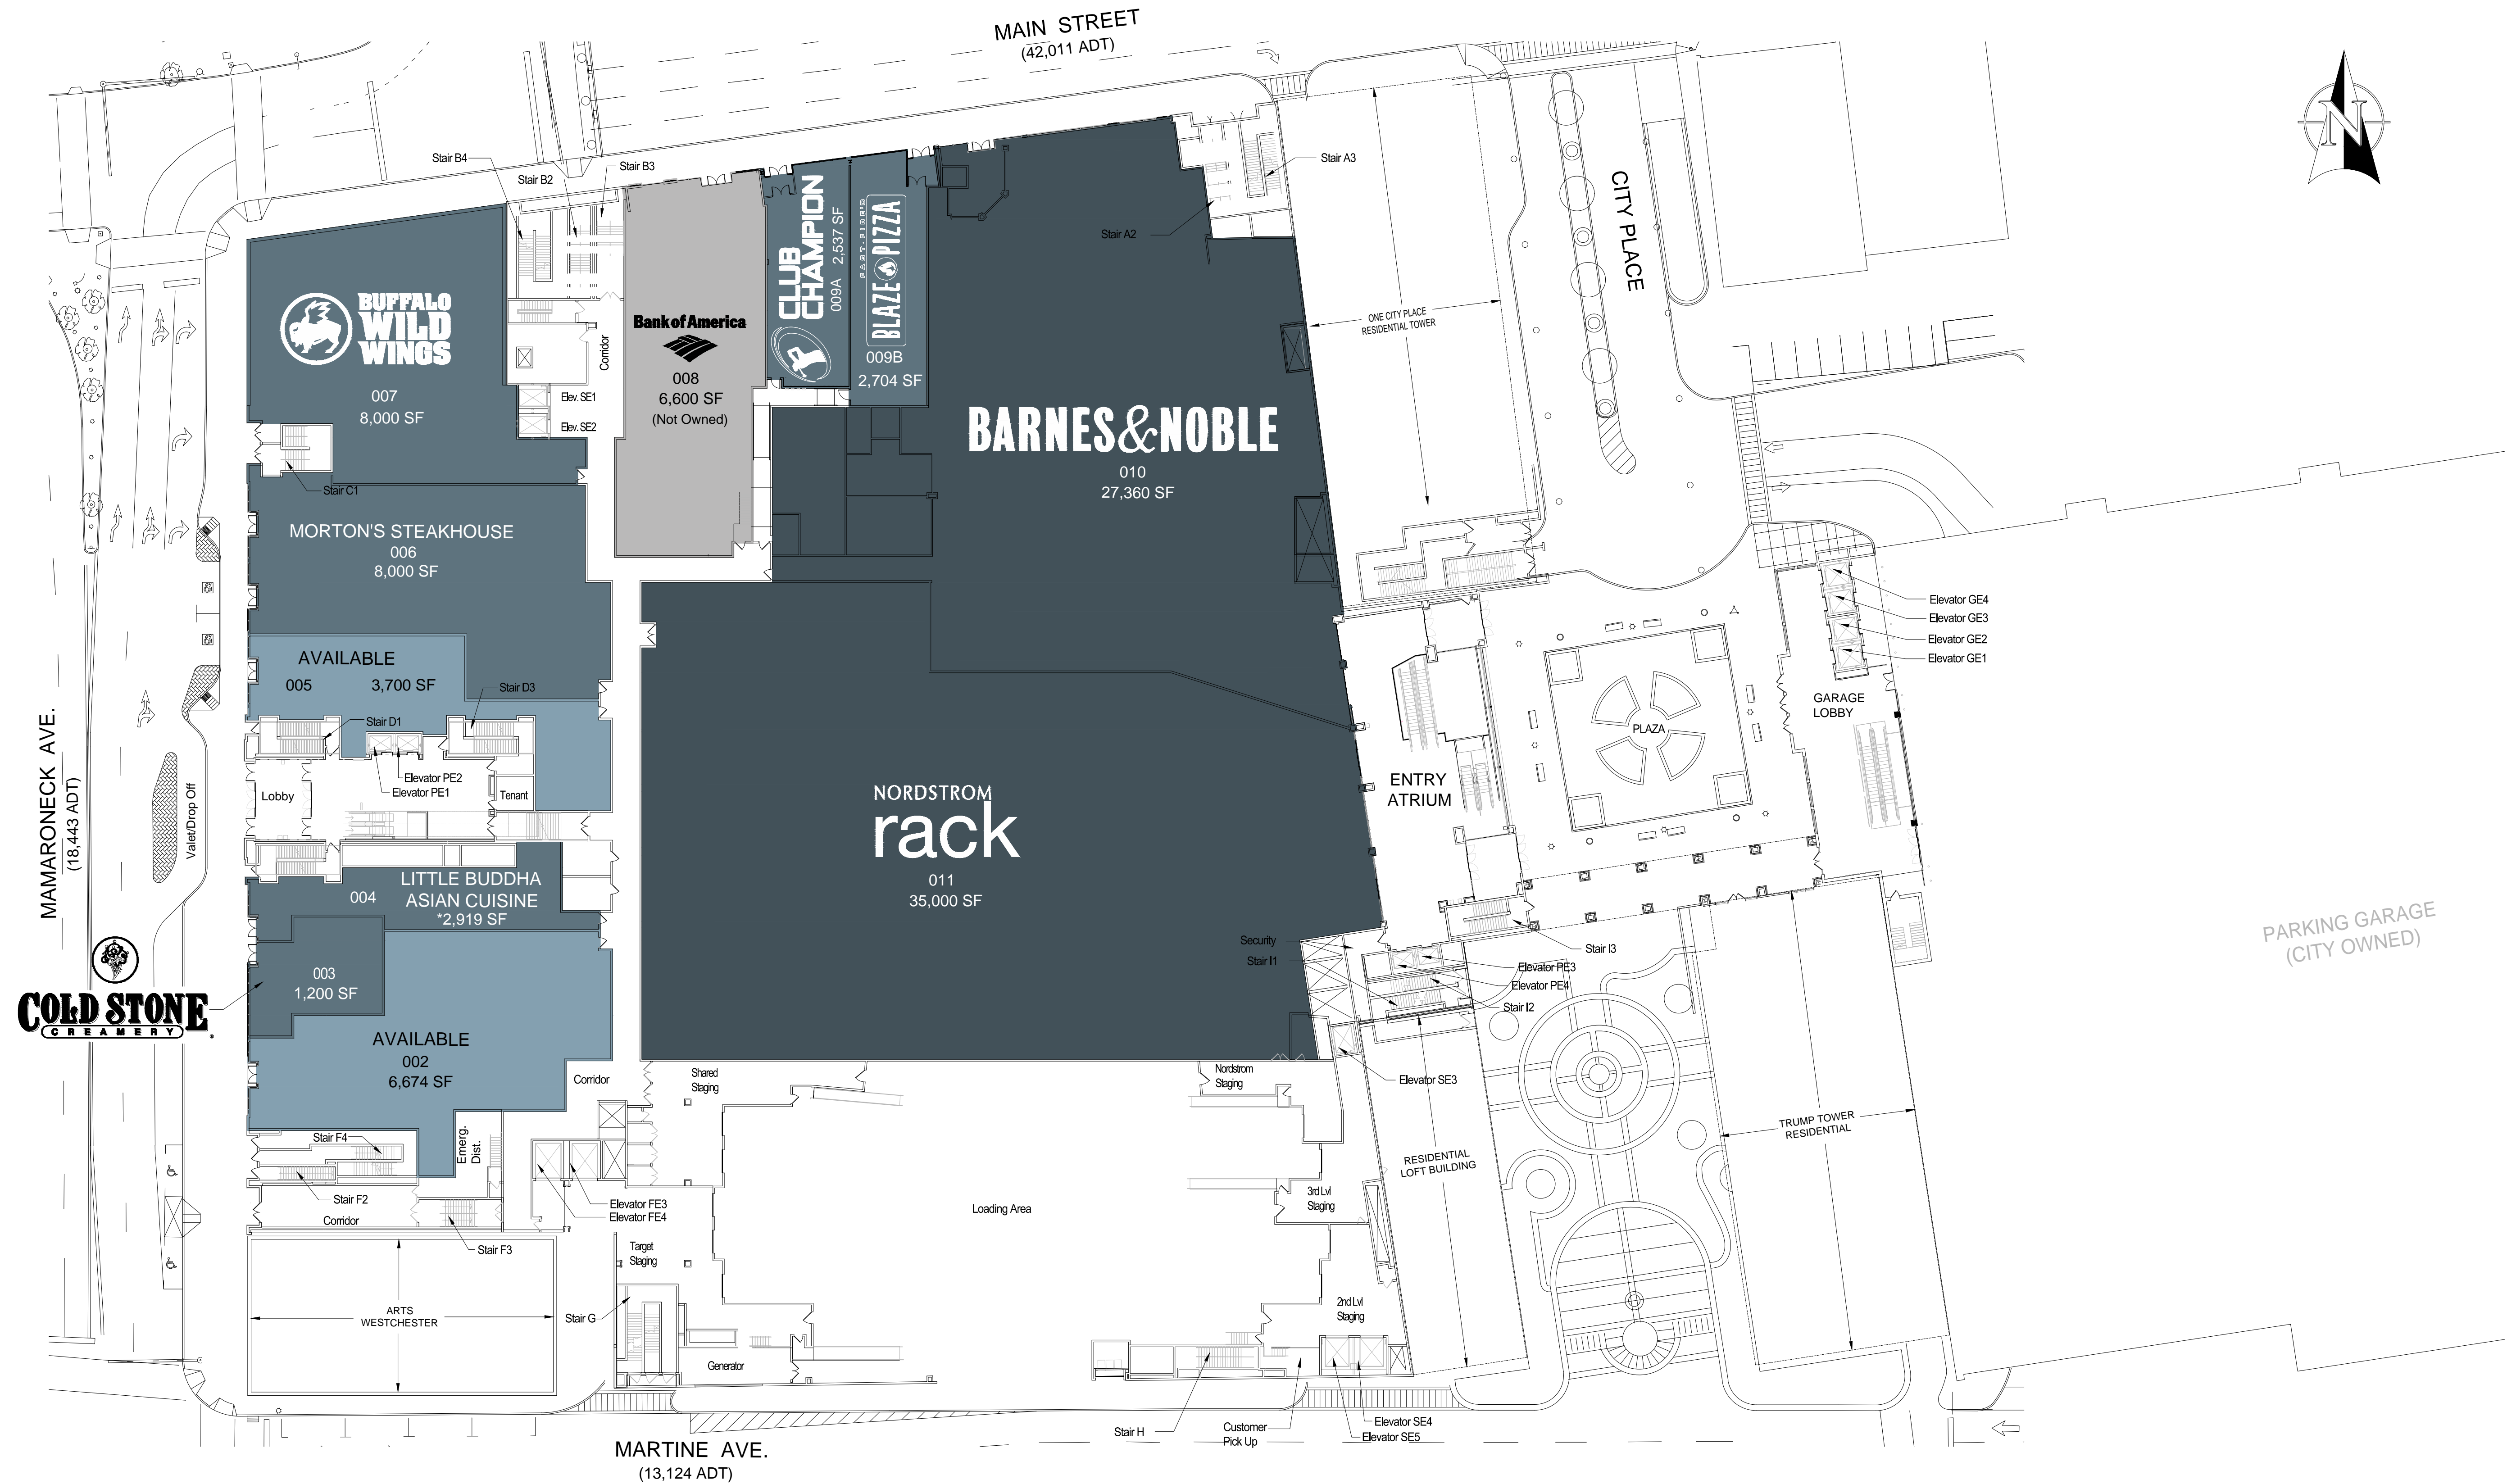

MAIN STREET

MAMARONECK AVE.
(18,443 ADT)

MAIN STREET
(42,011 ADT)

MARTINE AVE.
(13,124 ADT)

MARTINE AVE.
 (13,124 ADT)