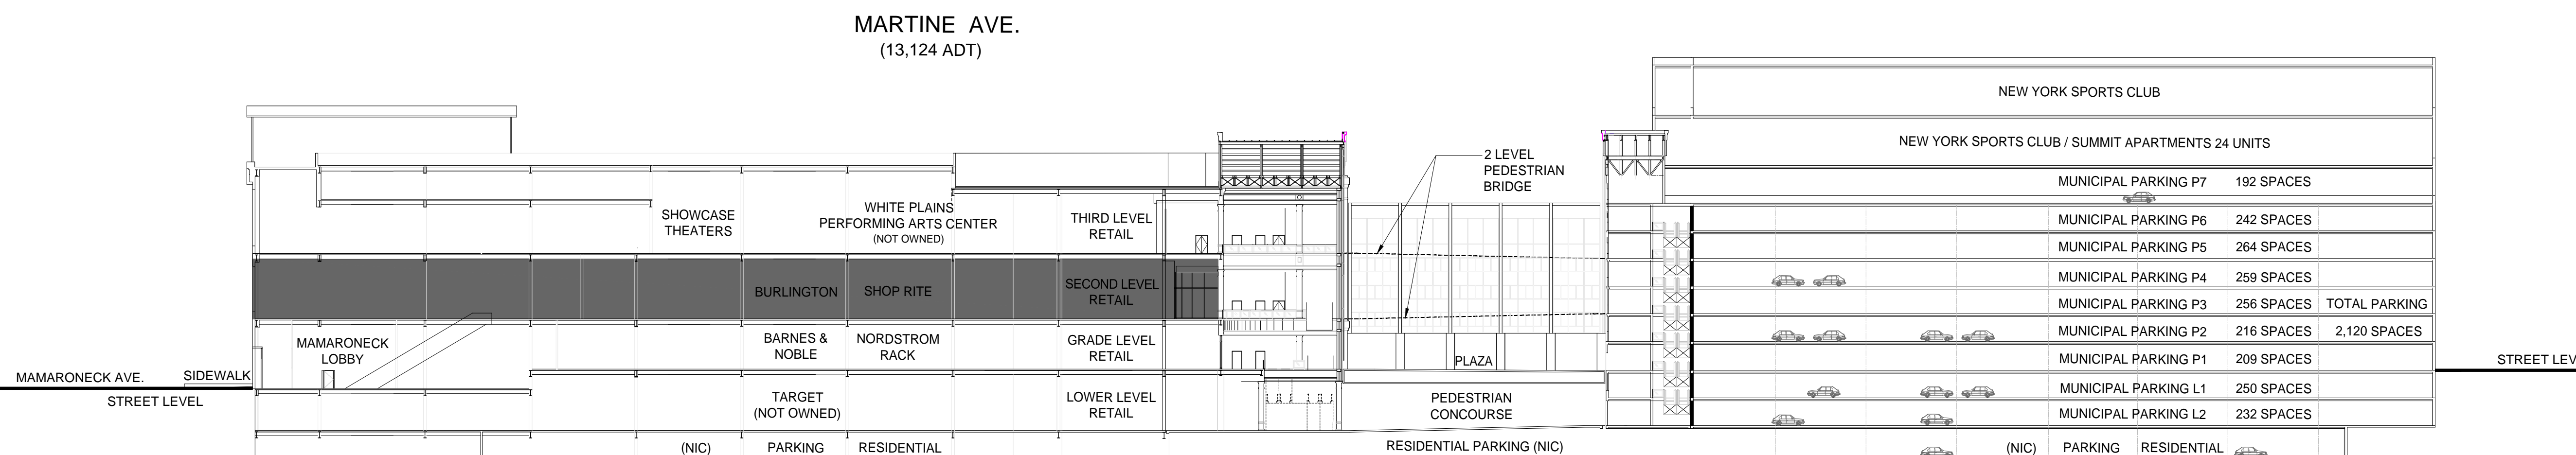

MAIN STREET

MAMARONECK AVE.
(18,443 ADT)

MAIN STREET
(42,011 ADT)

MARTINE AVE.
(13,124 ADT)

MARTINE AVE.
 (13,124 ADT)