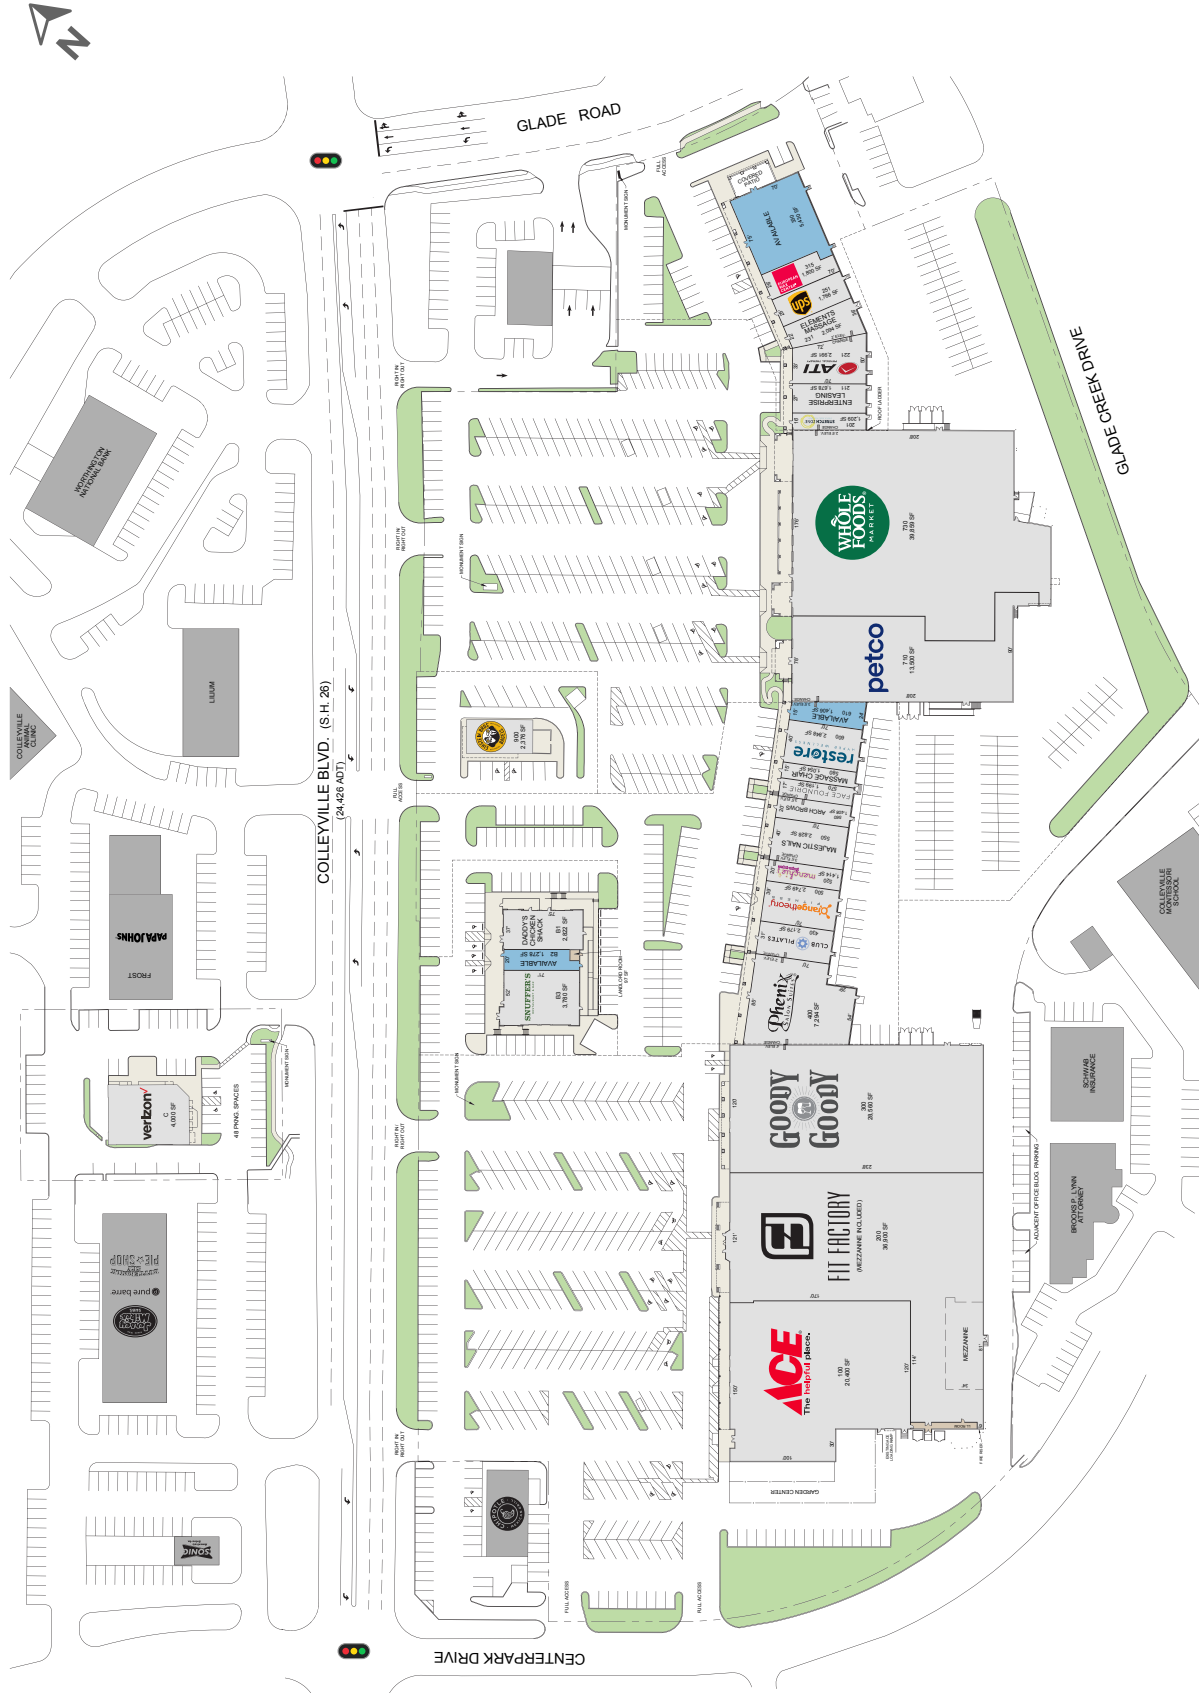

COLLEYVILLE DOWNS

4801 Colleyville Boulevard | Colleyville, TX 76034

317-577-5600 kiterealty.com

KRG
LISTED
NYSE