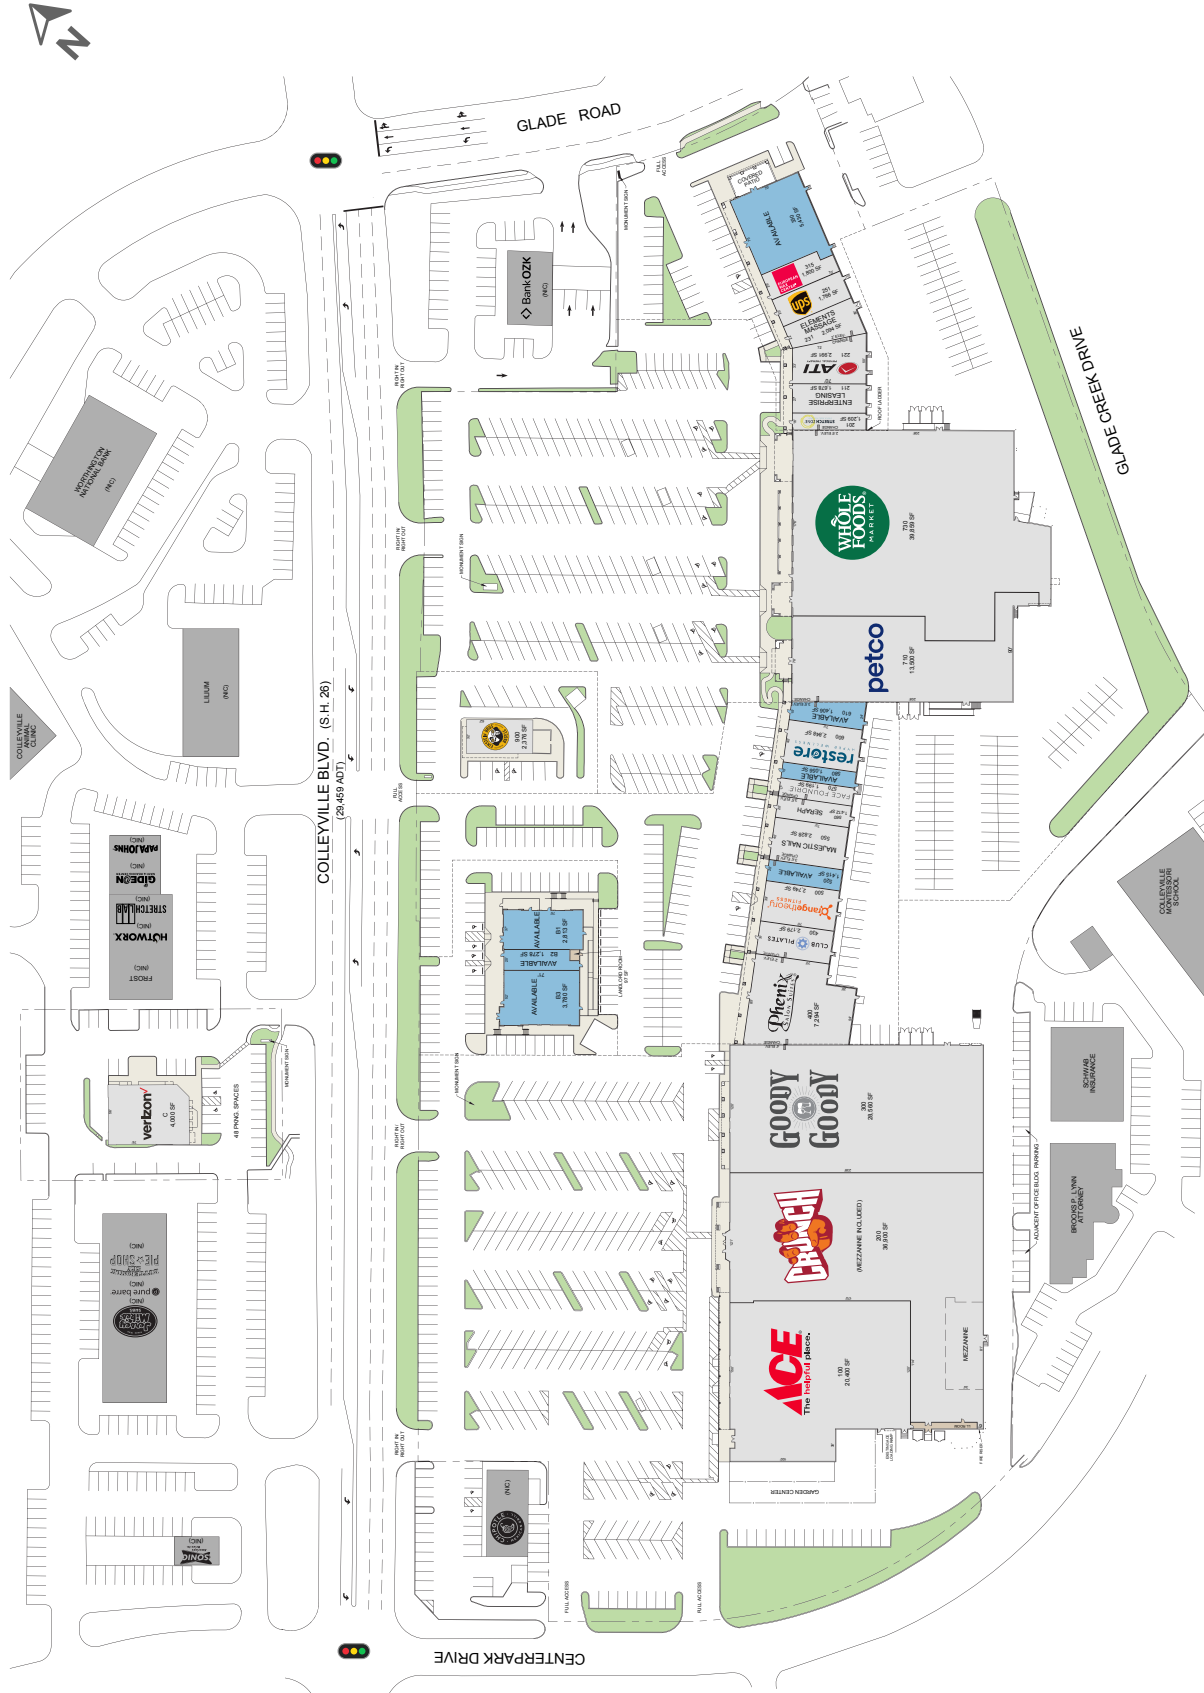

COLLEYVILLE DOWNS

4801 Colleyville Boulevard | Colleyville, TX 76034

317-577-5600 kiterealty.com

KRG
LISTED
NYSE