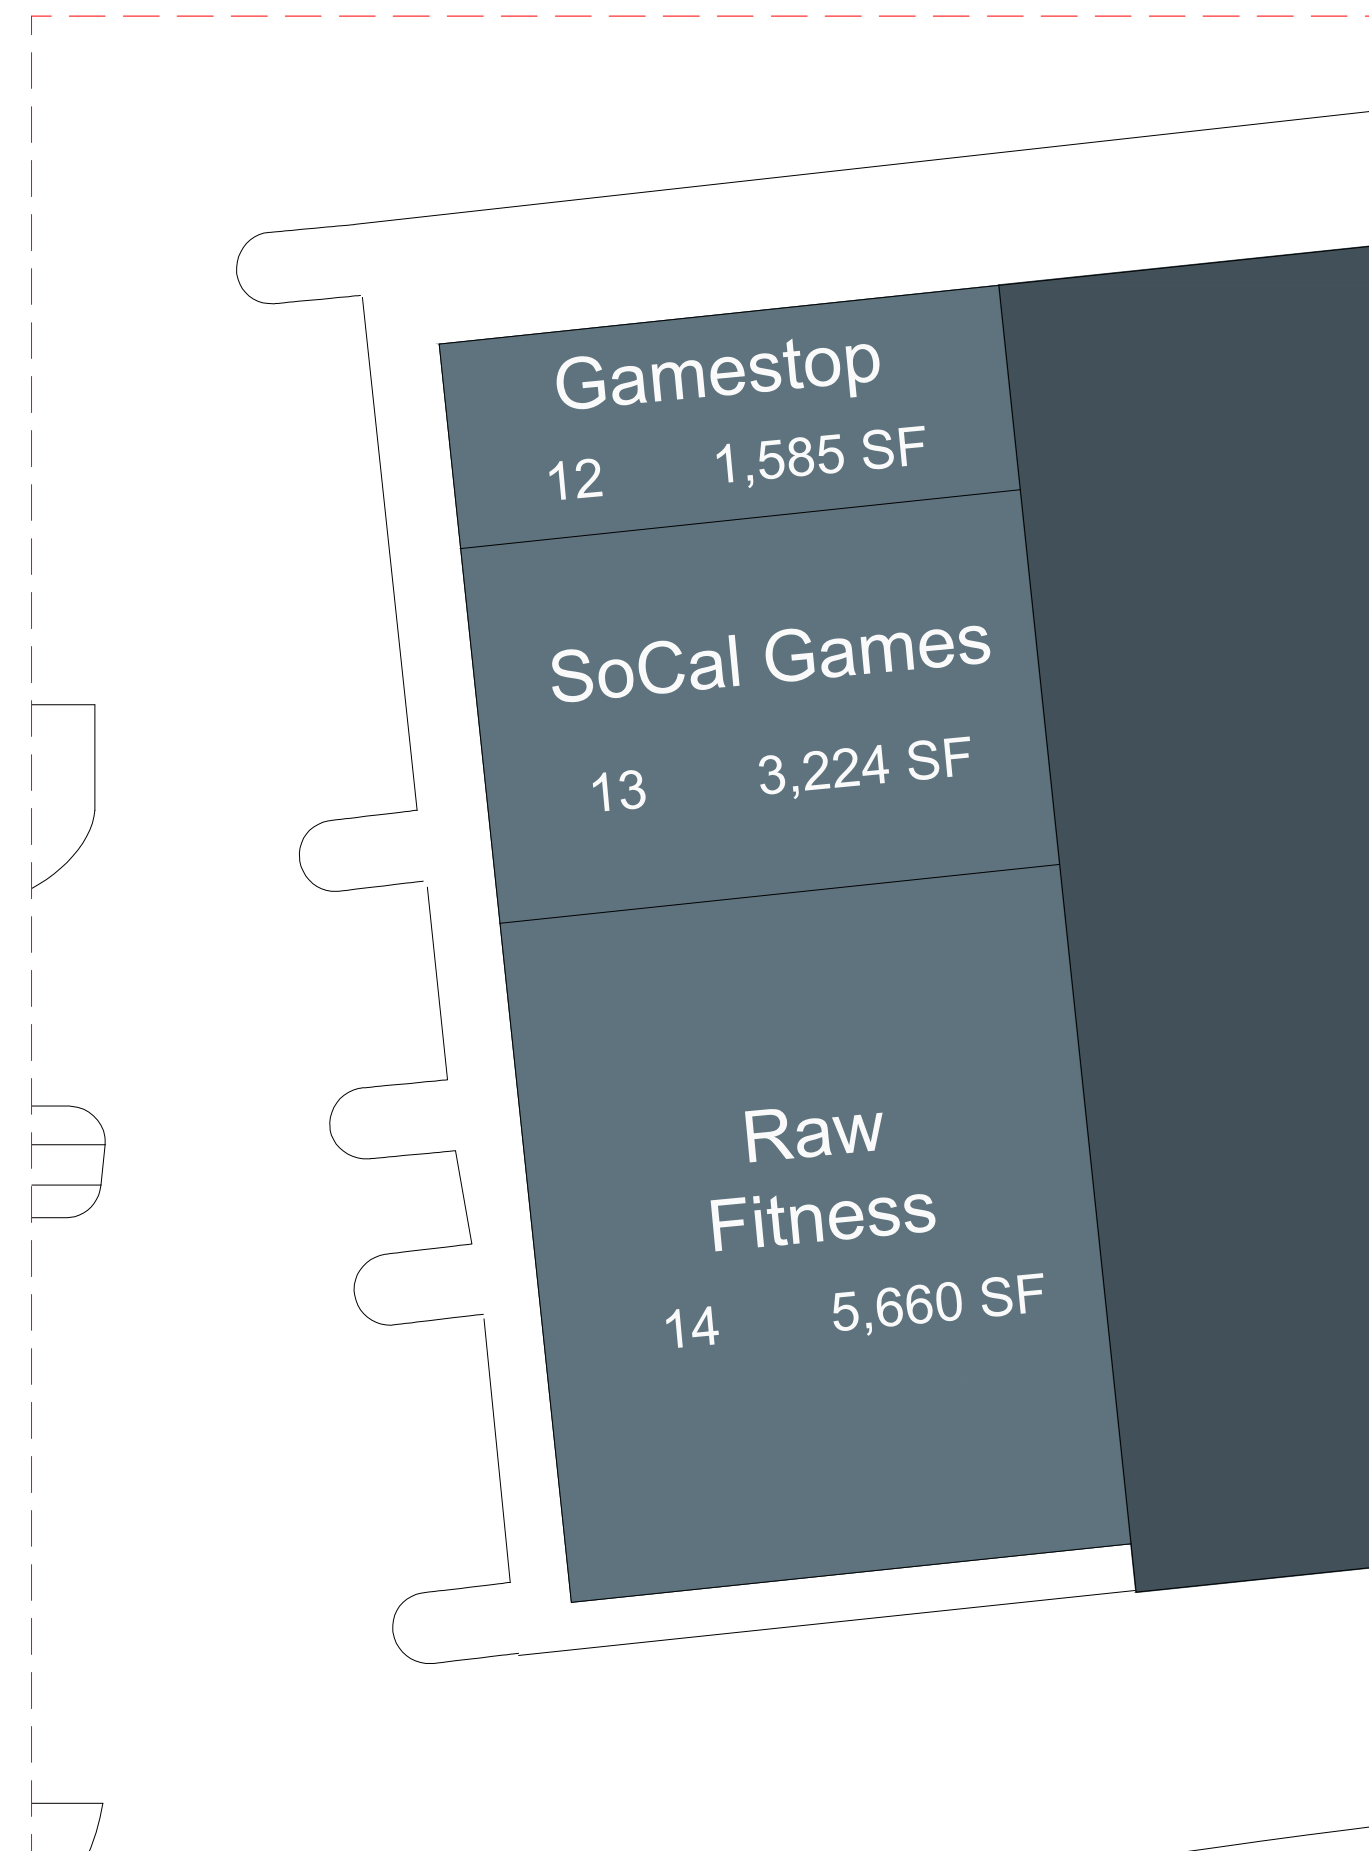

RETAIL "A"  
SCALE: 1" = 30'

RETAIL "B"  
SCALE: 1" = 30'

OVERALL SITE PLAN  
SCALE: 1" = 80'